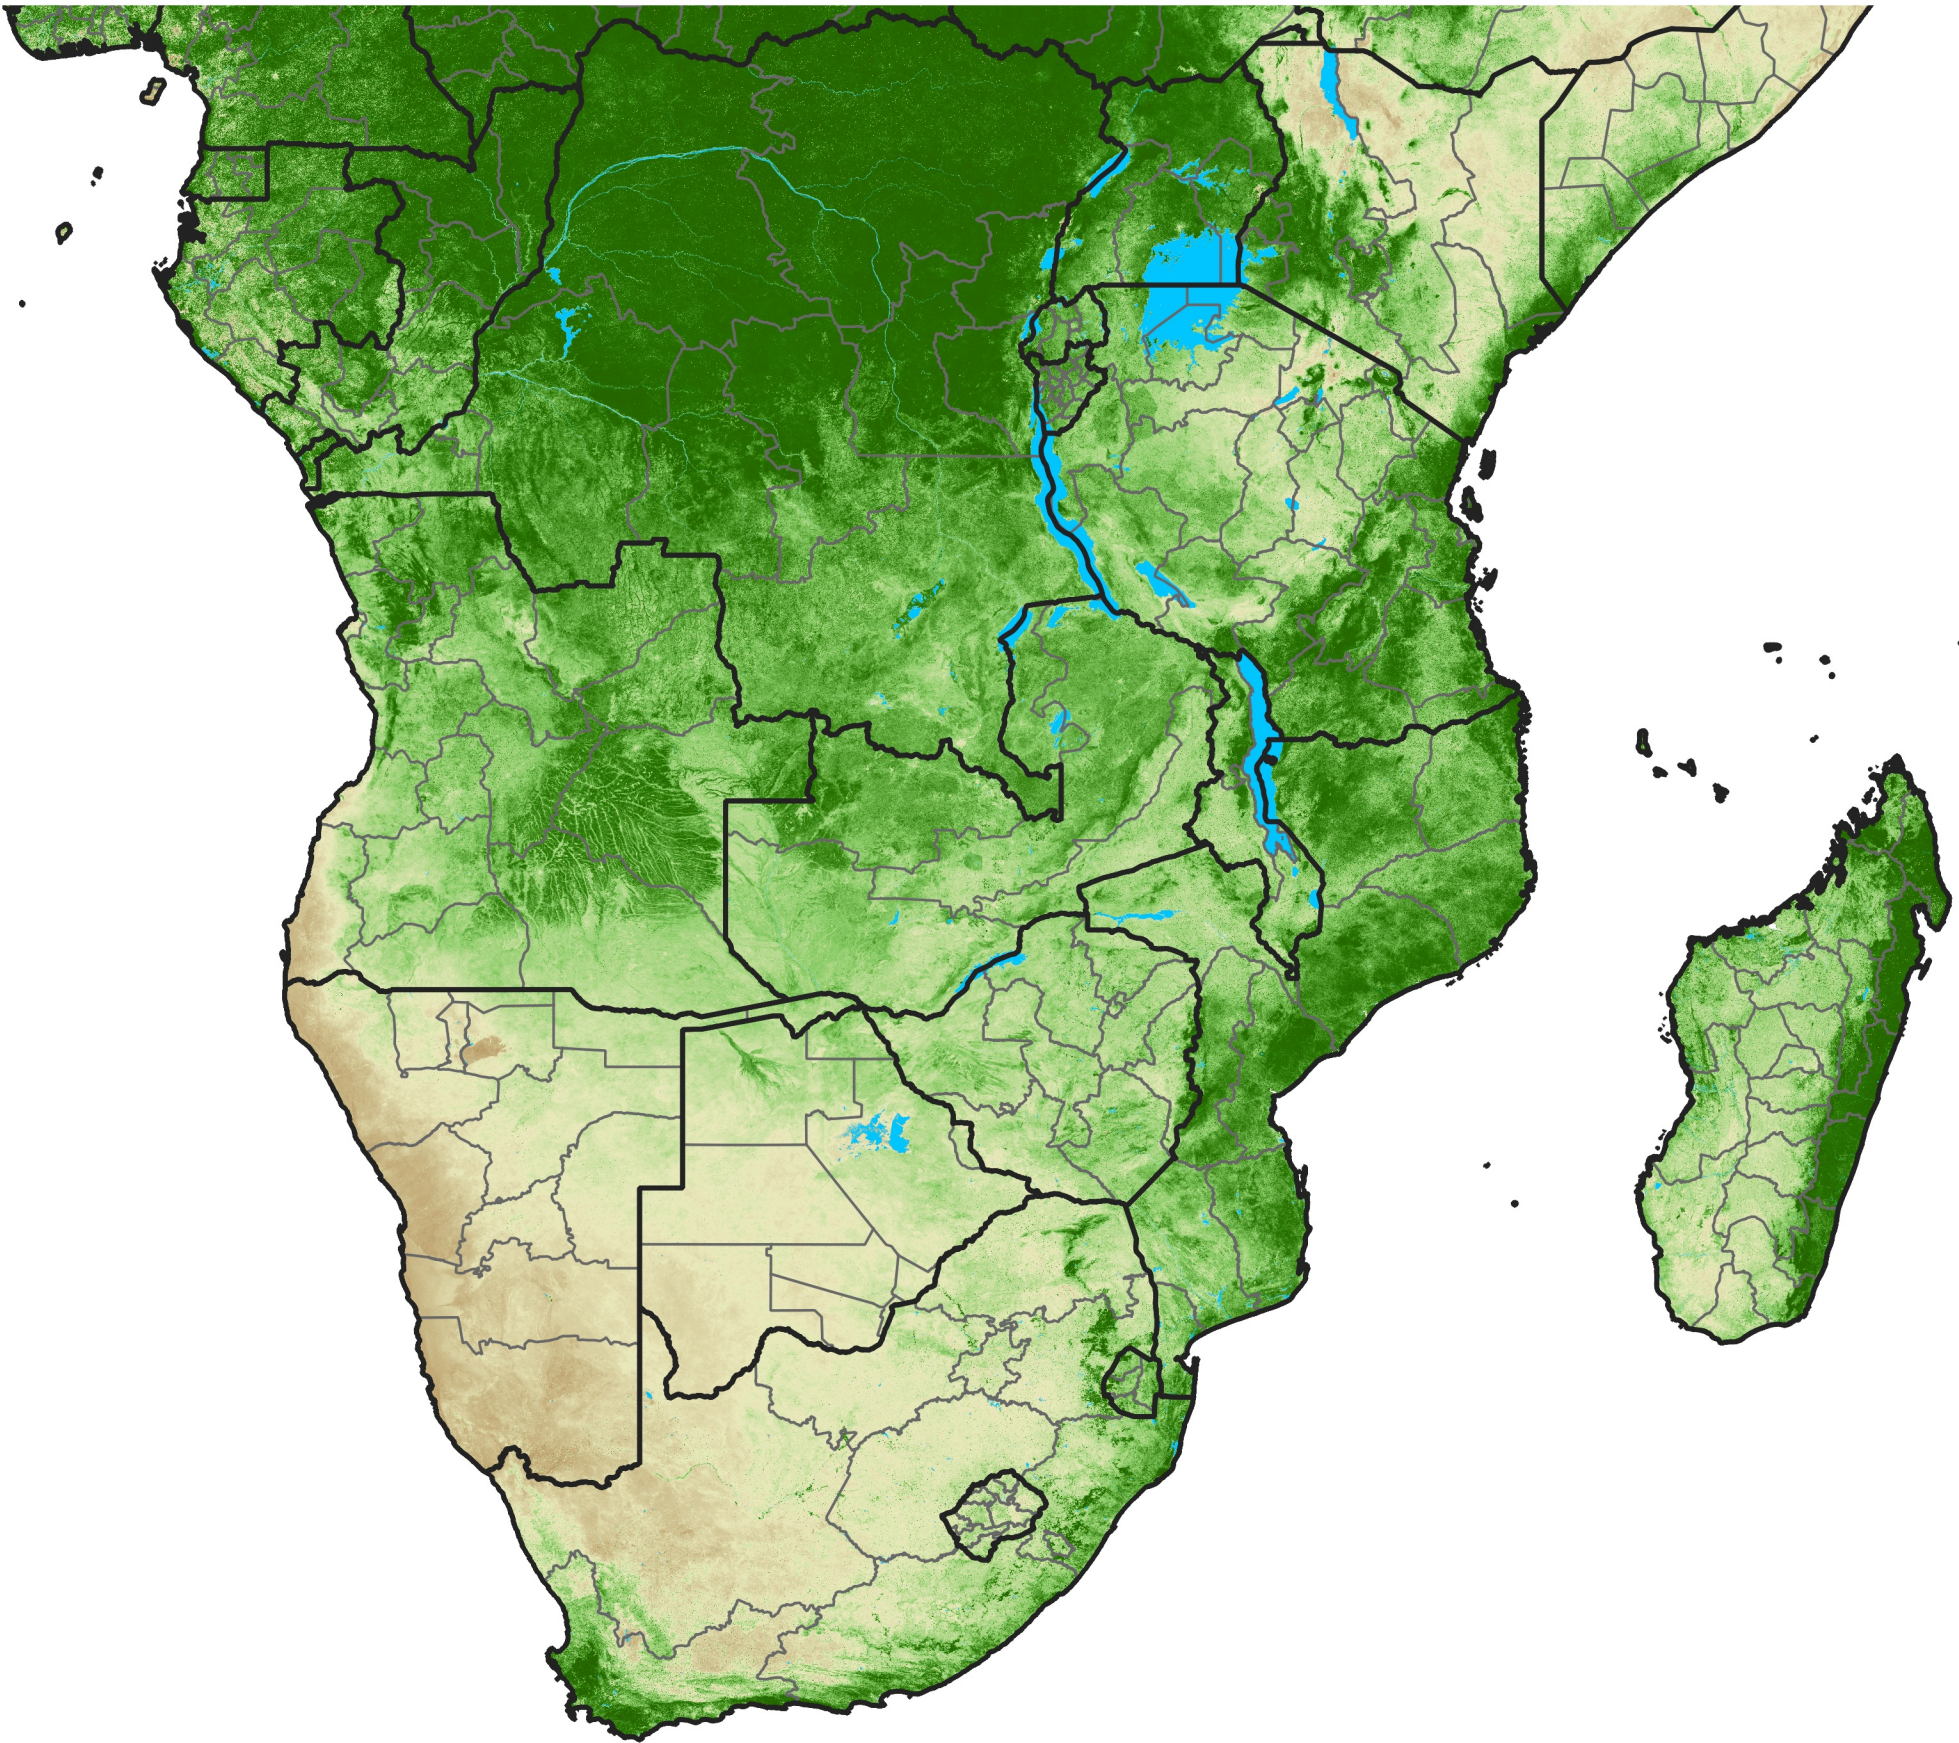

Southern Africa Temporally Smoothed NDVI

Period 23 / August 11 - 20, 2018

NDVI

0.1 0.2 0.3 0.4 0.5 0.6 0.7 0.8 0.9

Sparse

Moderate

Dense