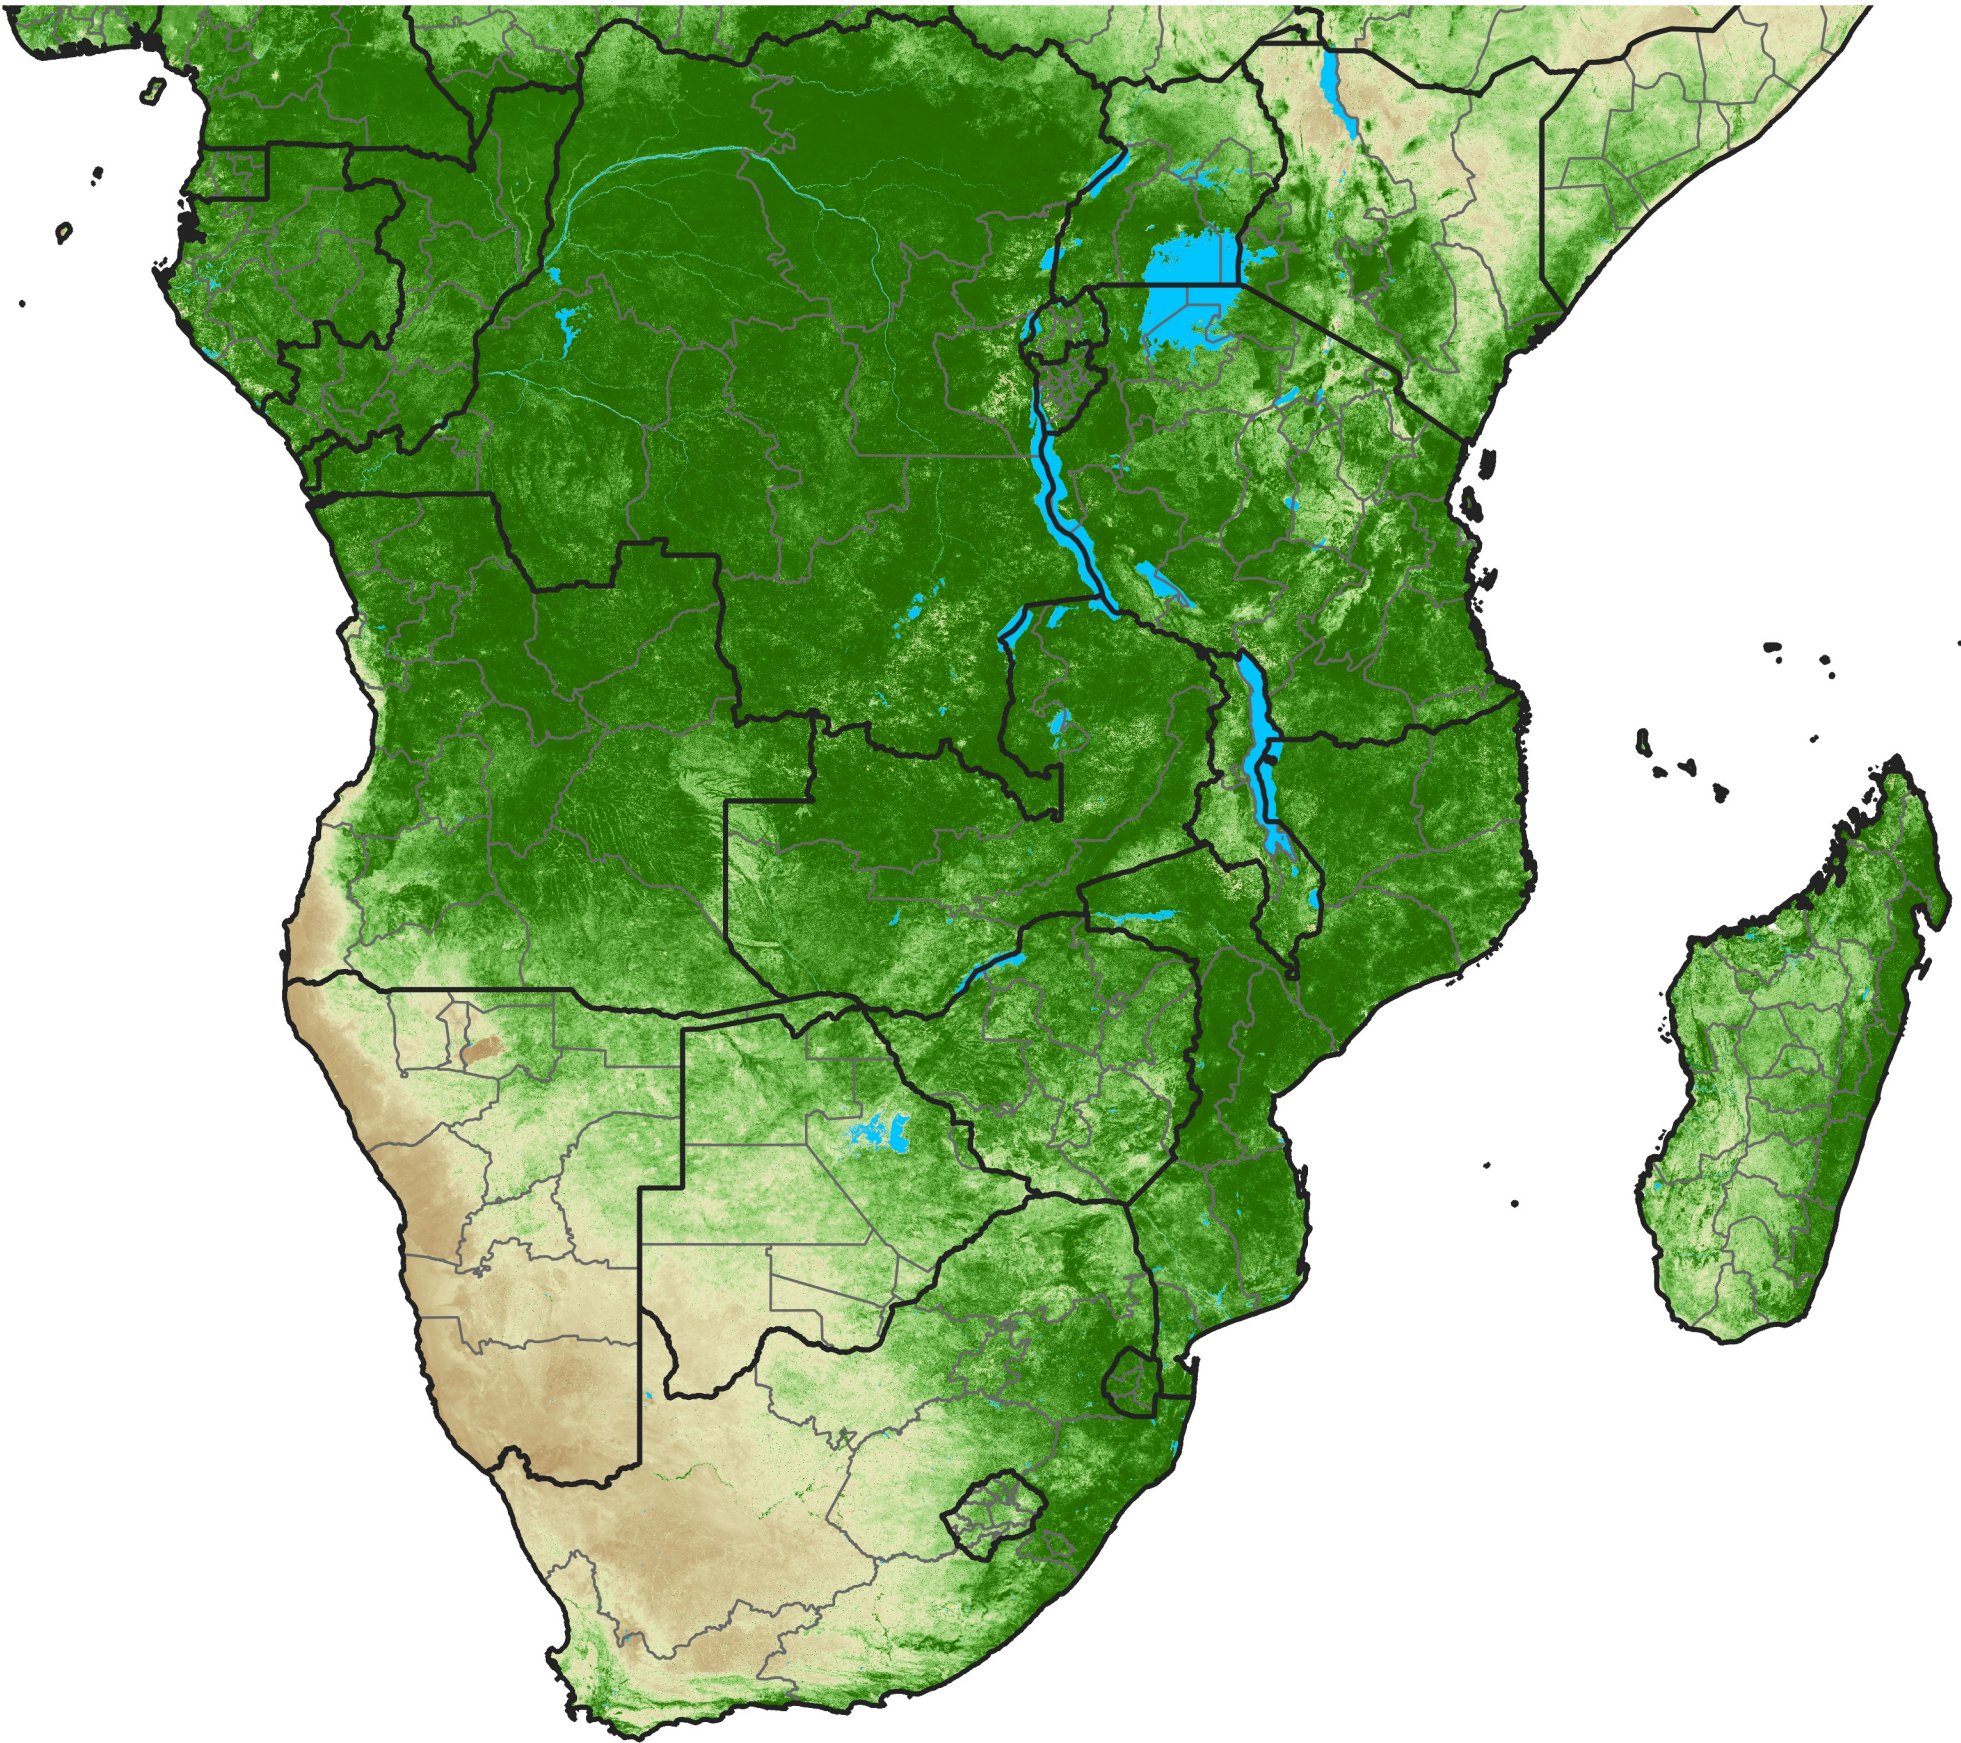

# Southern Africa Temporally Smoothed NDVI

Period 01 / January 01 - 10, 2019

NDVI

0.1 0.2 0.3 0.4 0.5 0.6 0.7 0.8 0.9

Sparse

Moderate

Dense