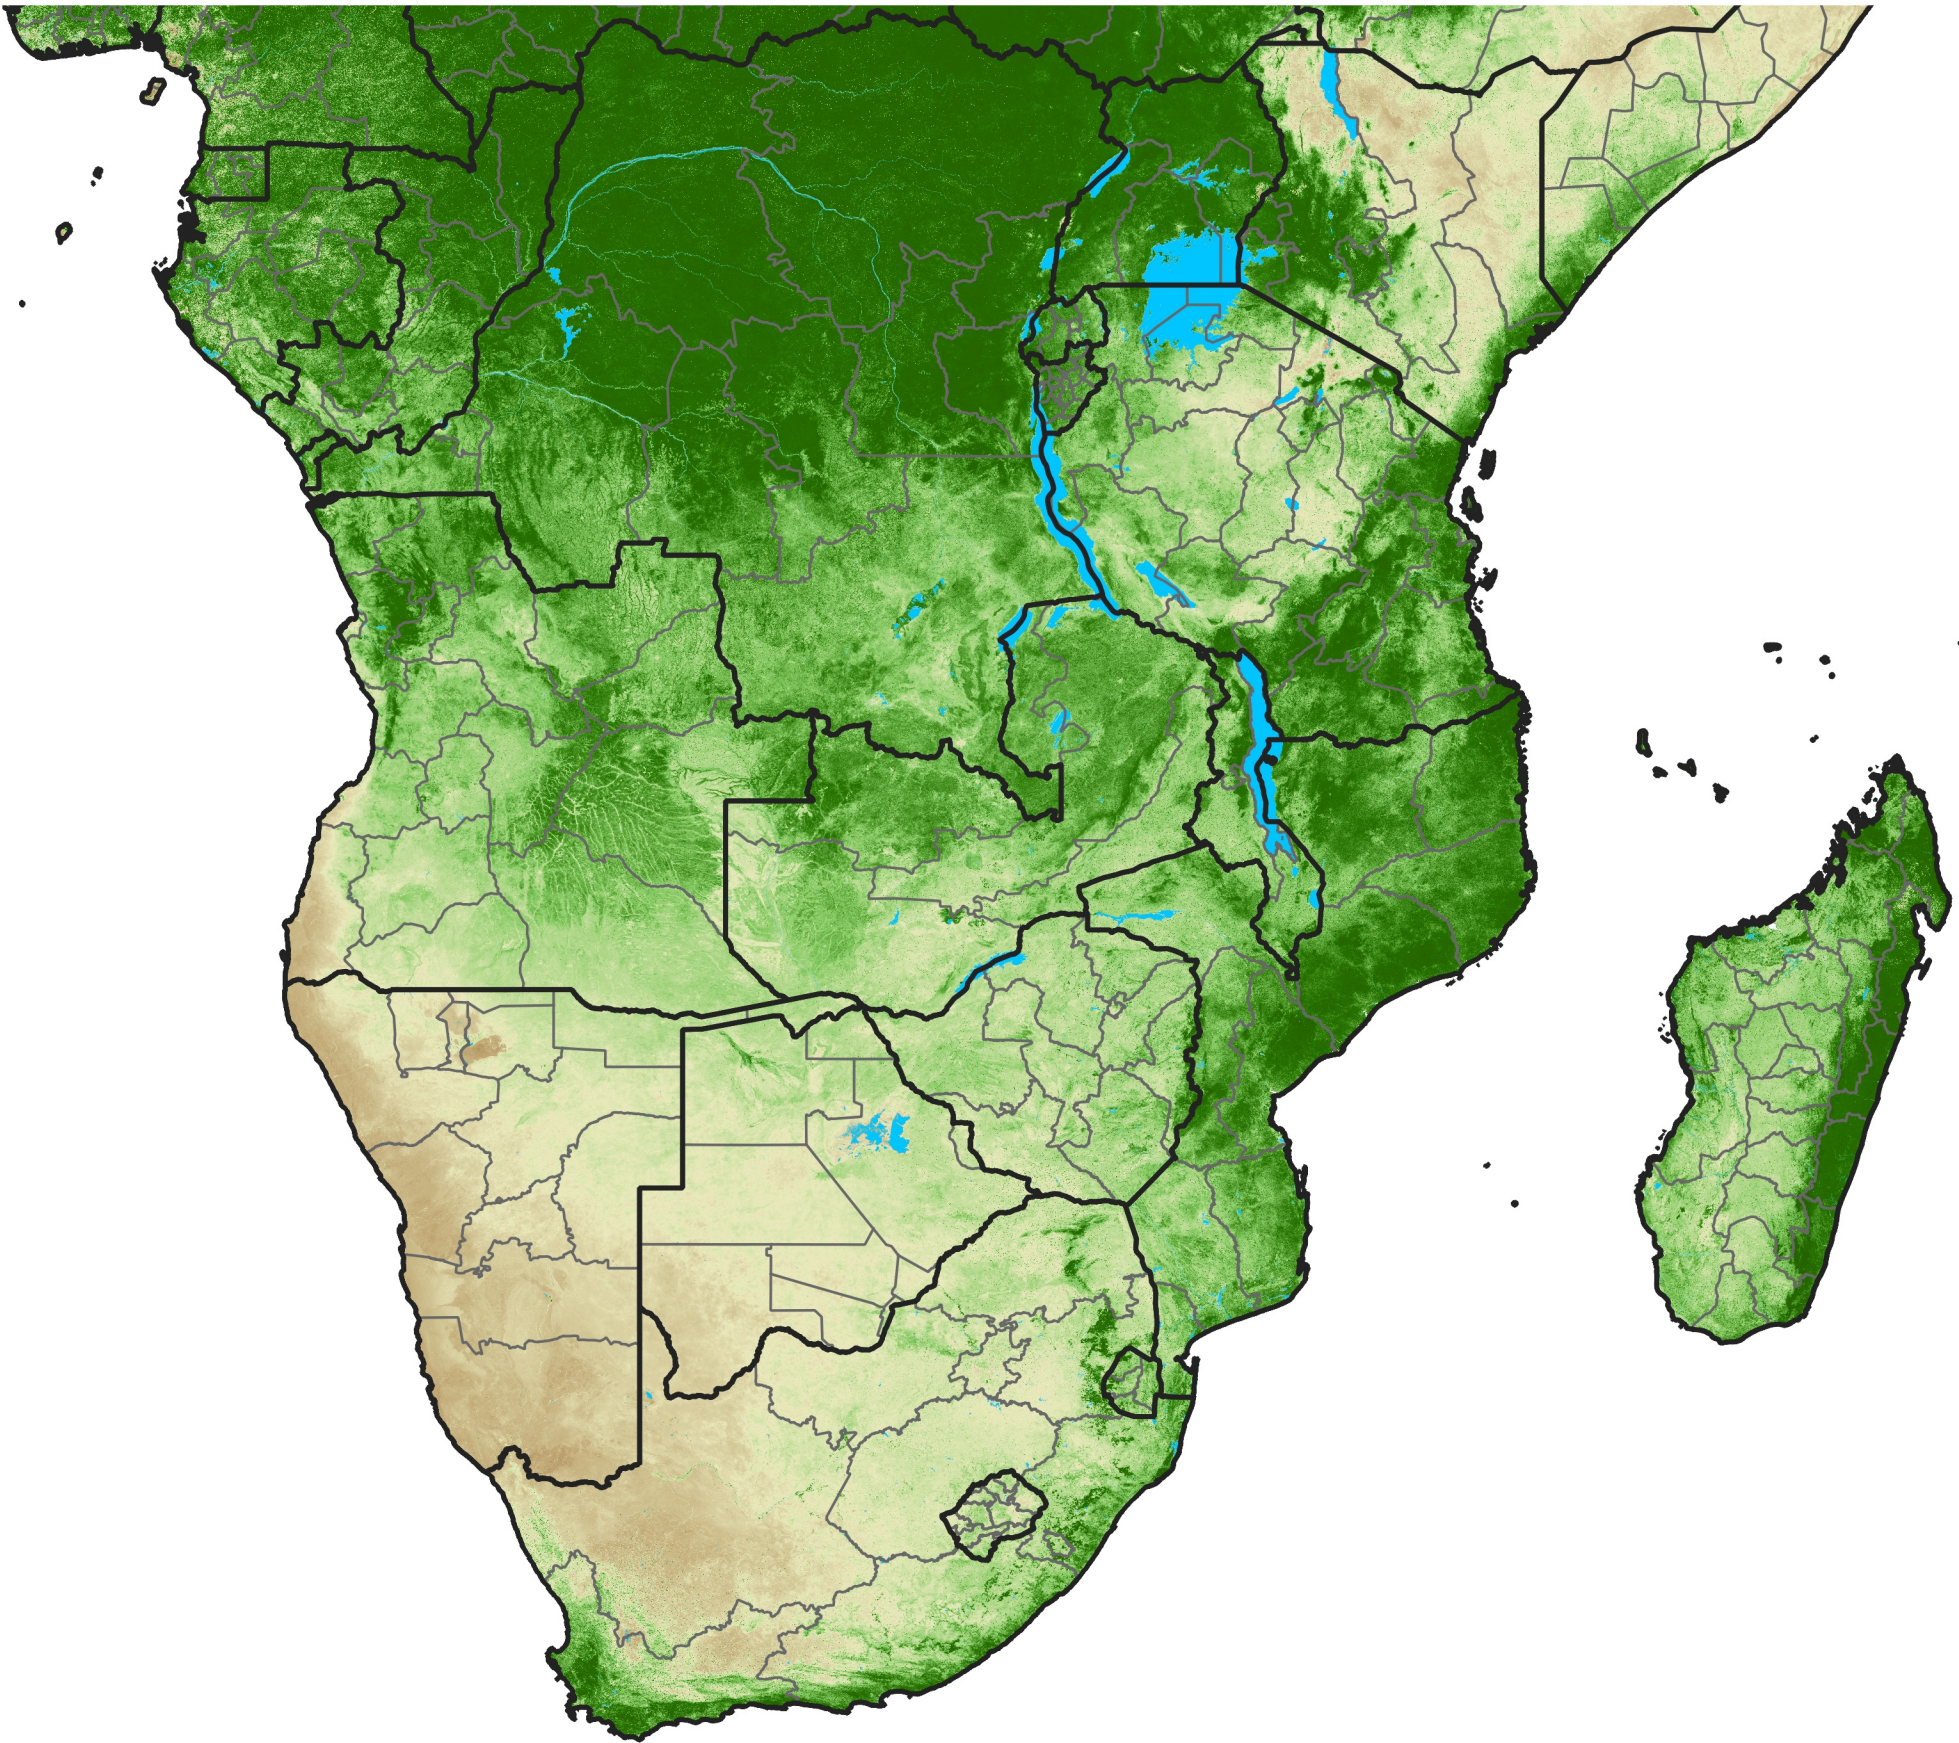

Southern Africa Temporally Smoothed NDVI

Period 21 / July 21 - 31, 2019

NDVI

0.1 0.2 0.3 0.4 0.5 0.6 0.7 0.8 0.9

Sparse

Moderate

Dense