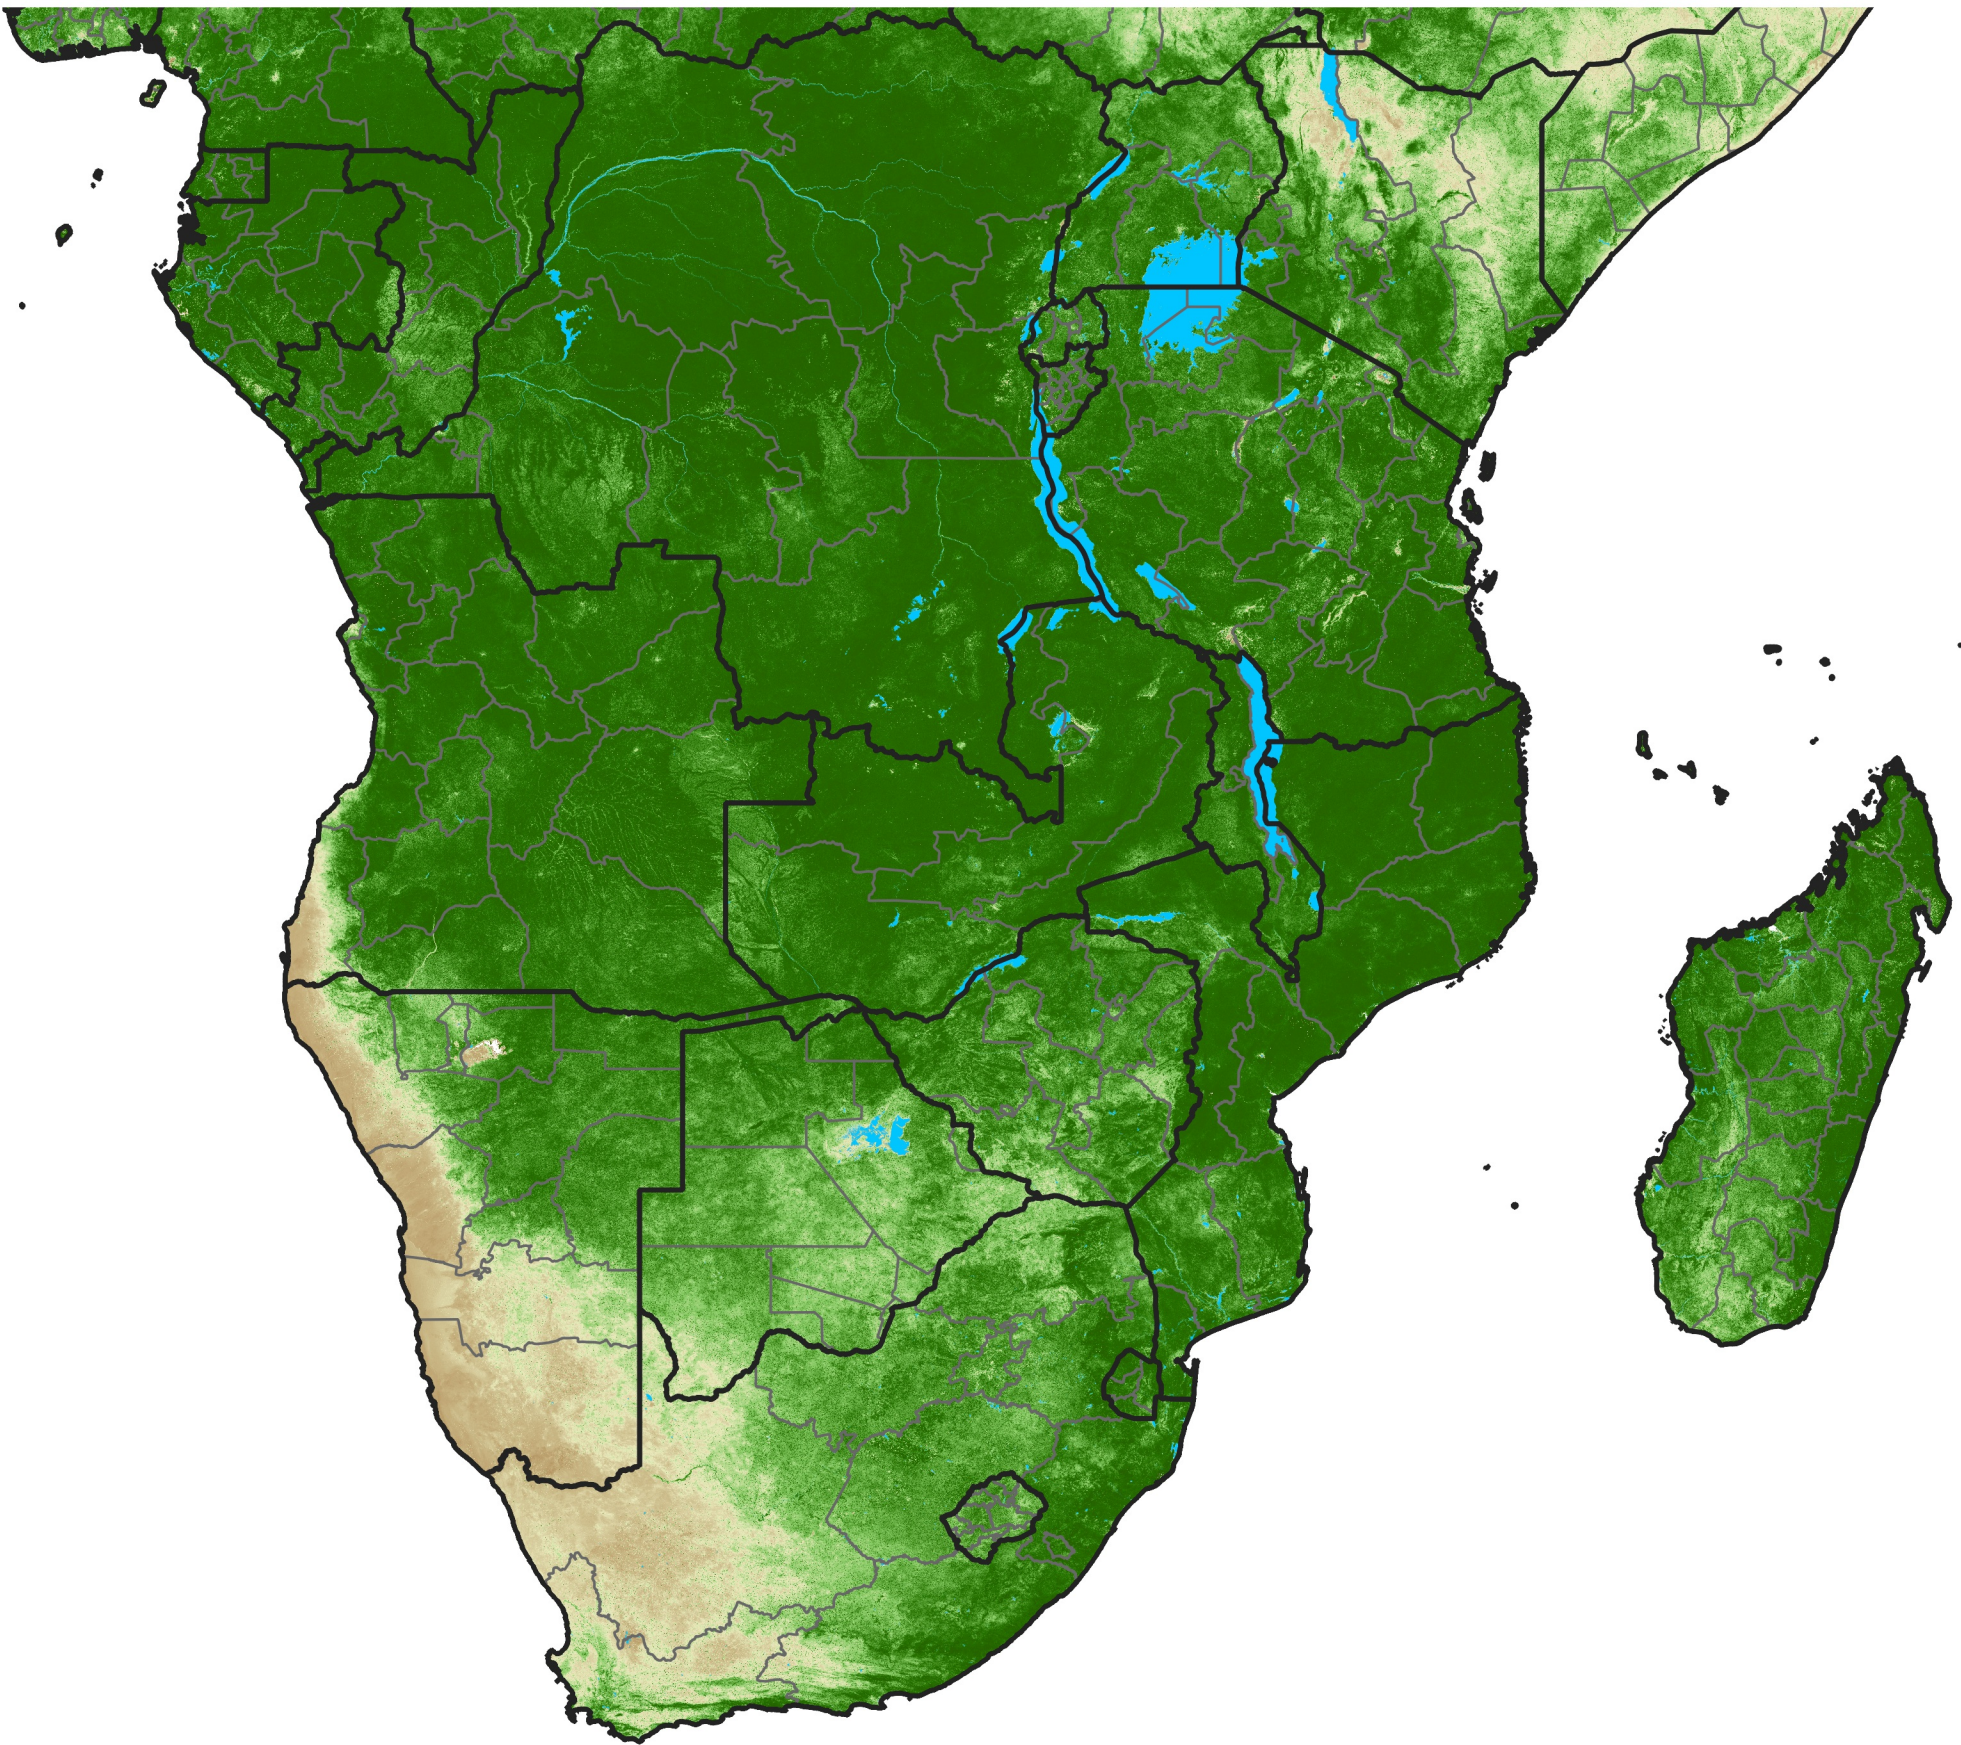

# Southern Africa Temporally Smoothed NDVI

Period 10 / April 01 - 10, 2020

NDVI

0.1 0.2 0.3 0.4 0.5 0.6 0.7 0.8 0.9

Sparse

Moderate

Dense