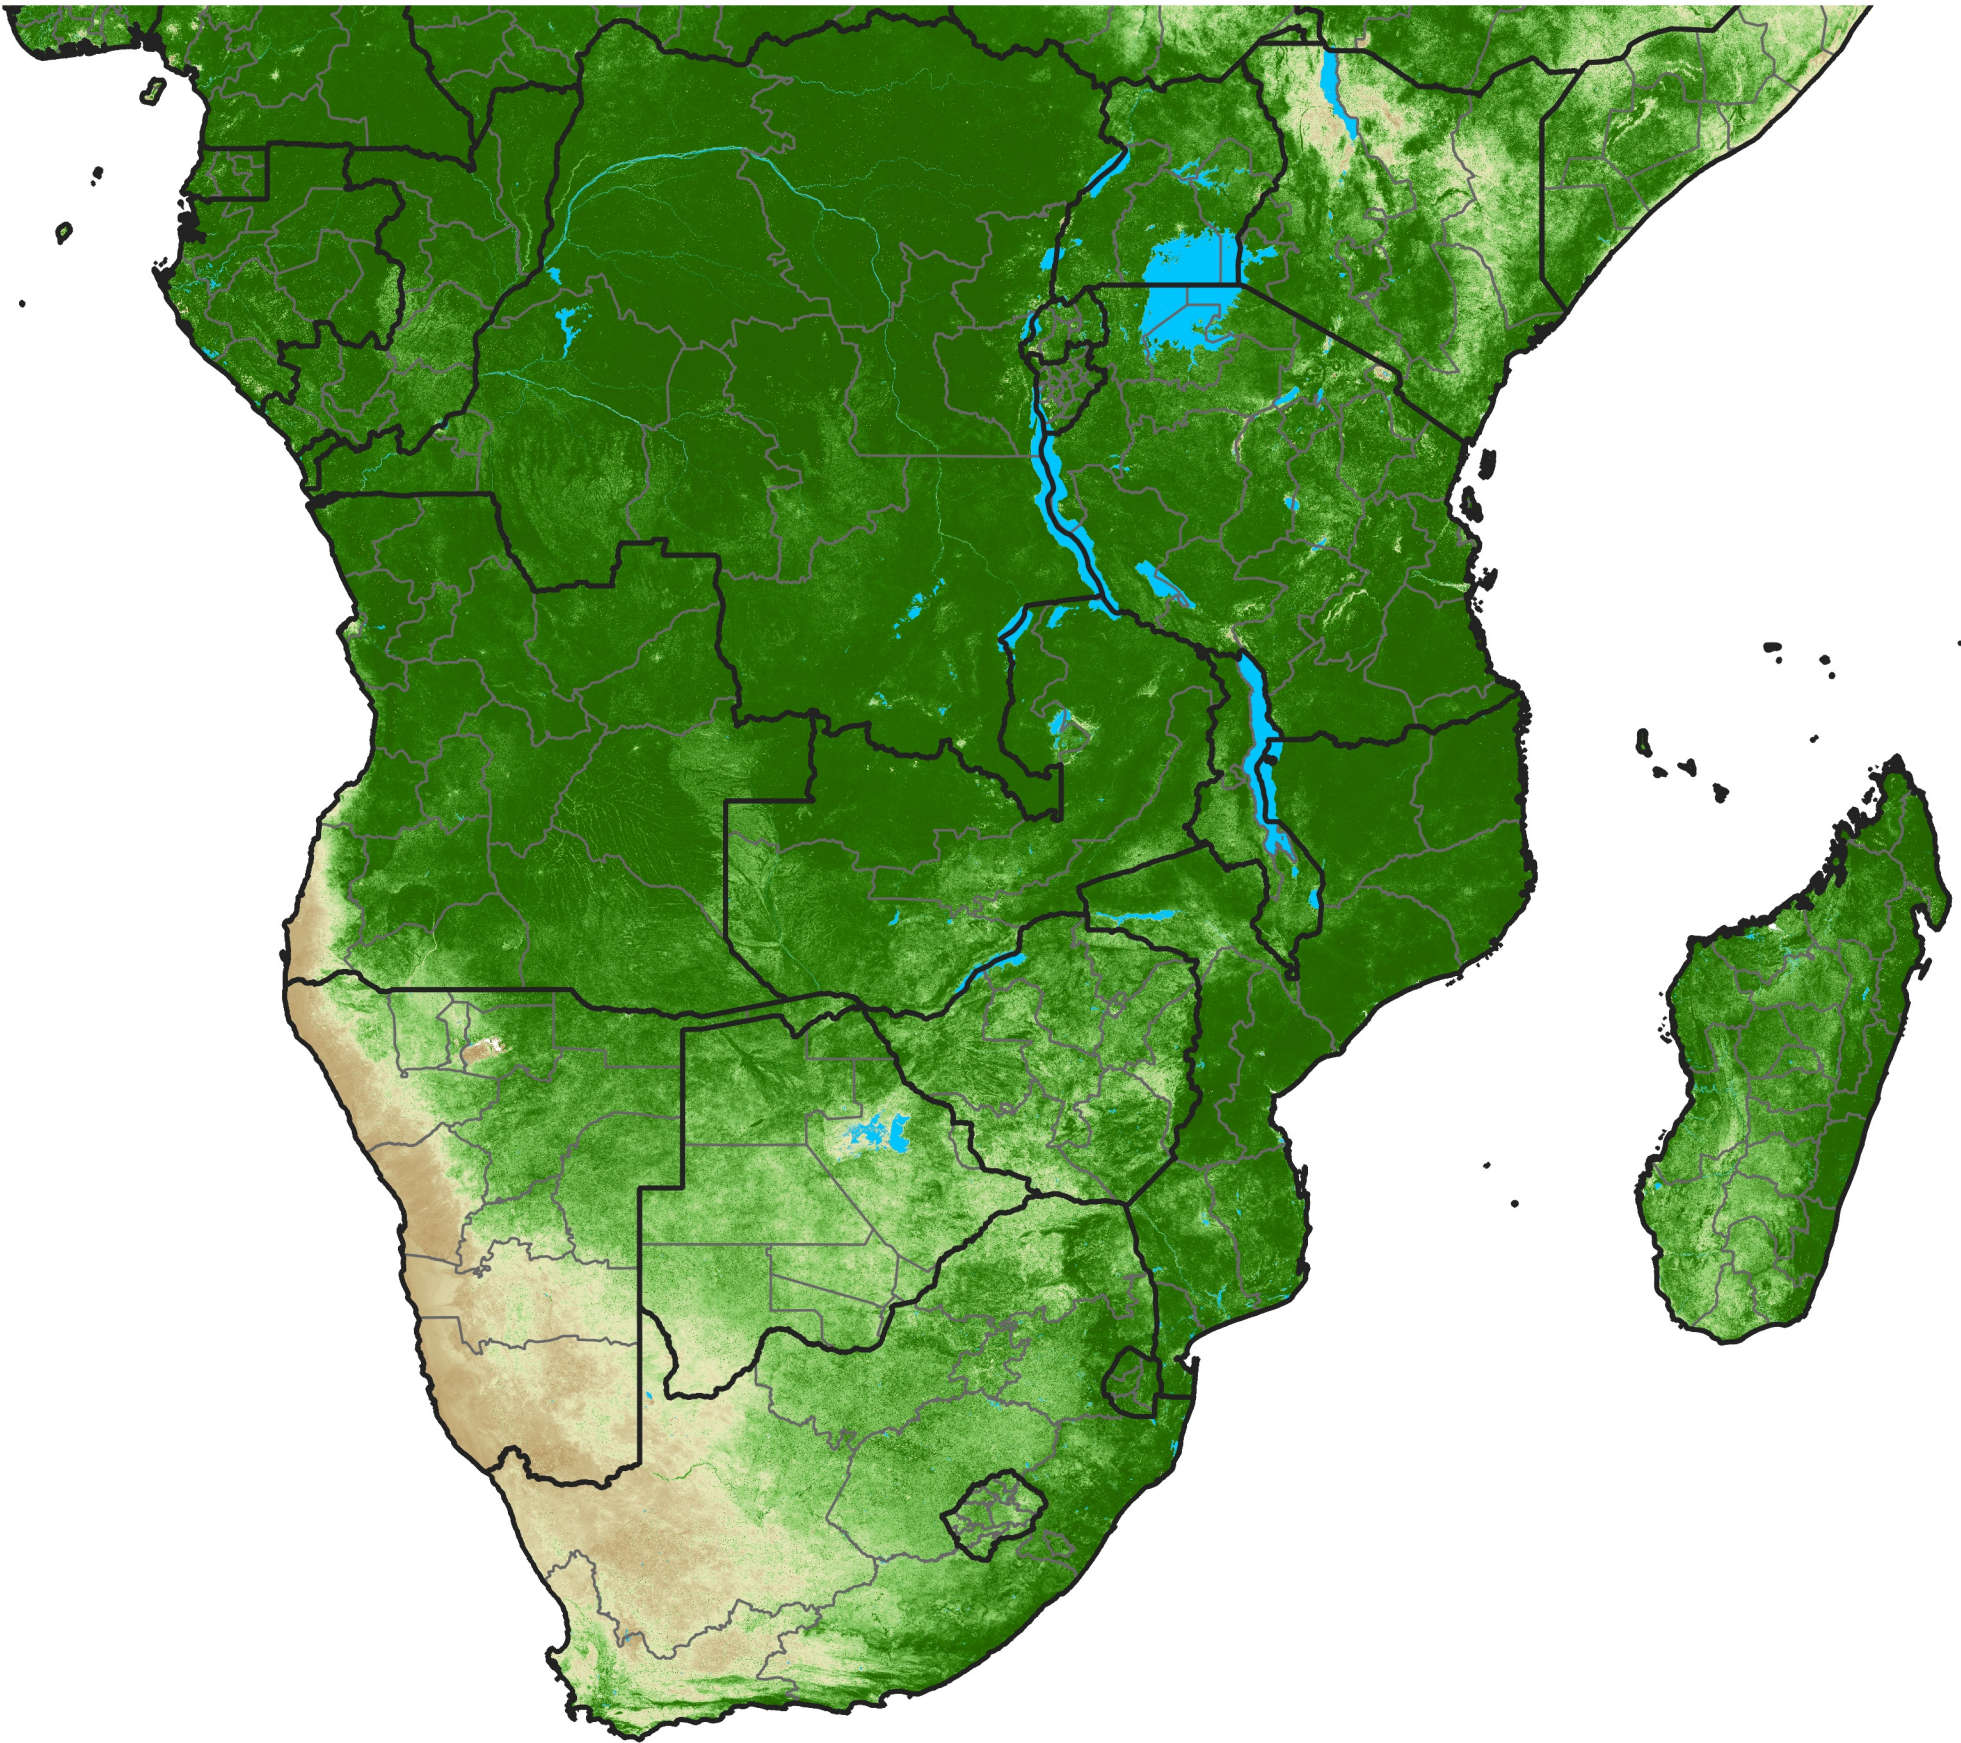

Southern Africa Temporally Smoothed NDVI

Period 12 / April 21 - 30, 2020

NDVI

0.1 0.2 0.3 0.4 0.5 0.6 0.7 0.8 0.9

Sparse

Moderate

Dense