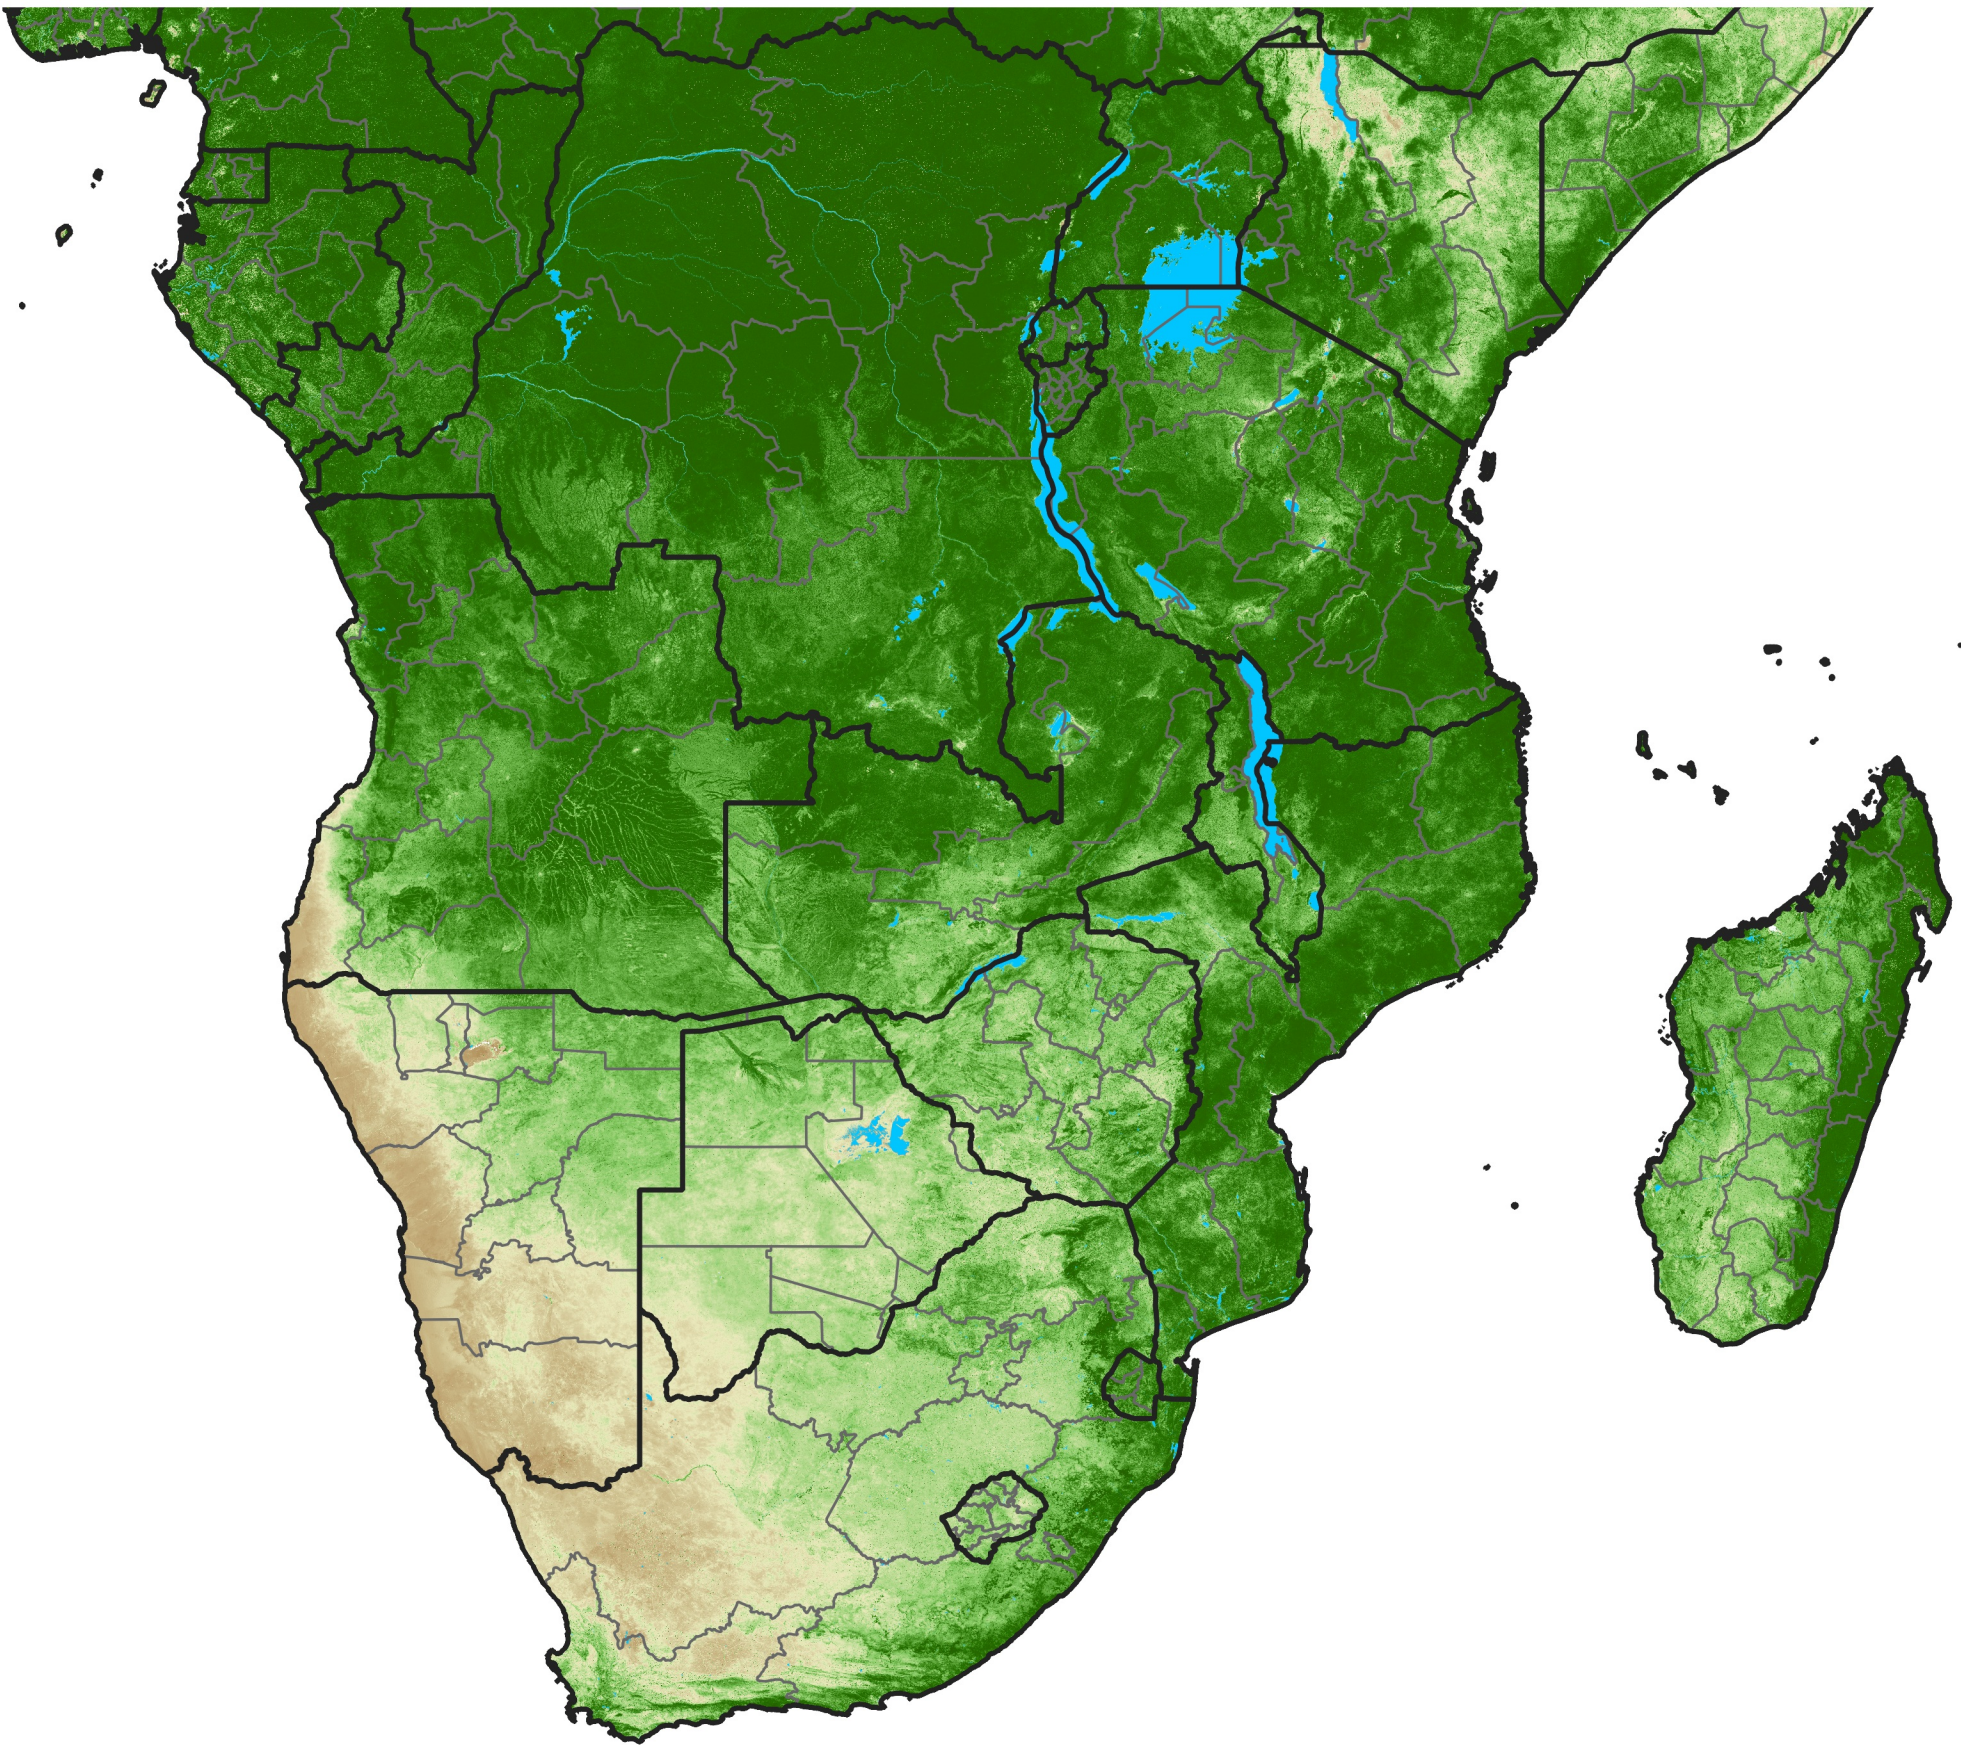

Southern Africa Temporally Smoothed NDVI

Period 15 / May 21 - 31, 2020

NDVI

0.1 0.2 0.3 0.4 0.5 0.6 0.7 0.8 0.9

Sparse

Moderate

Dense