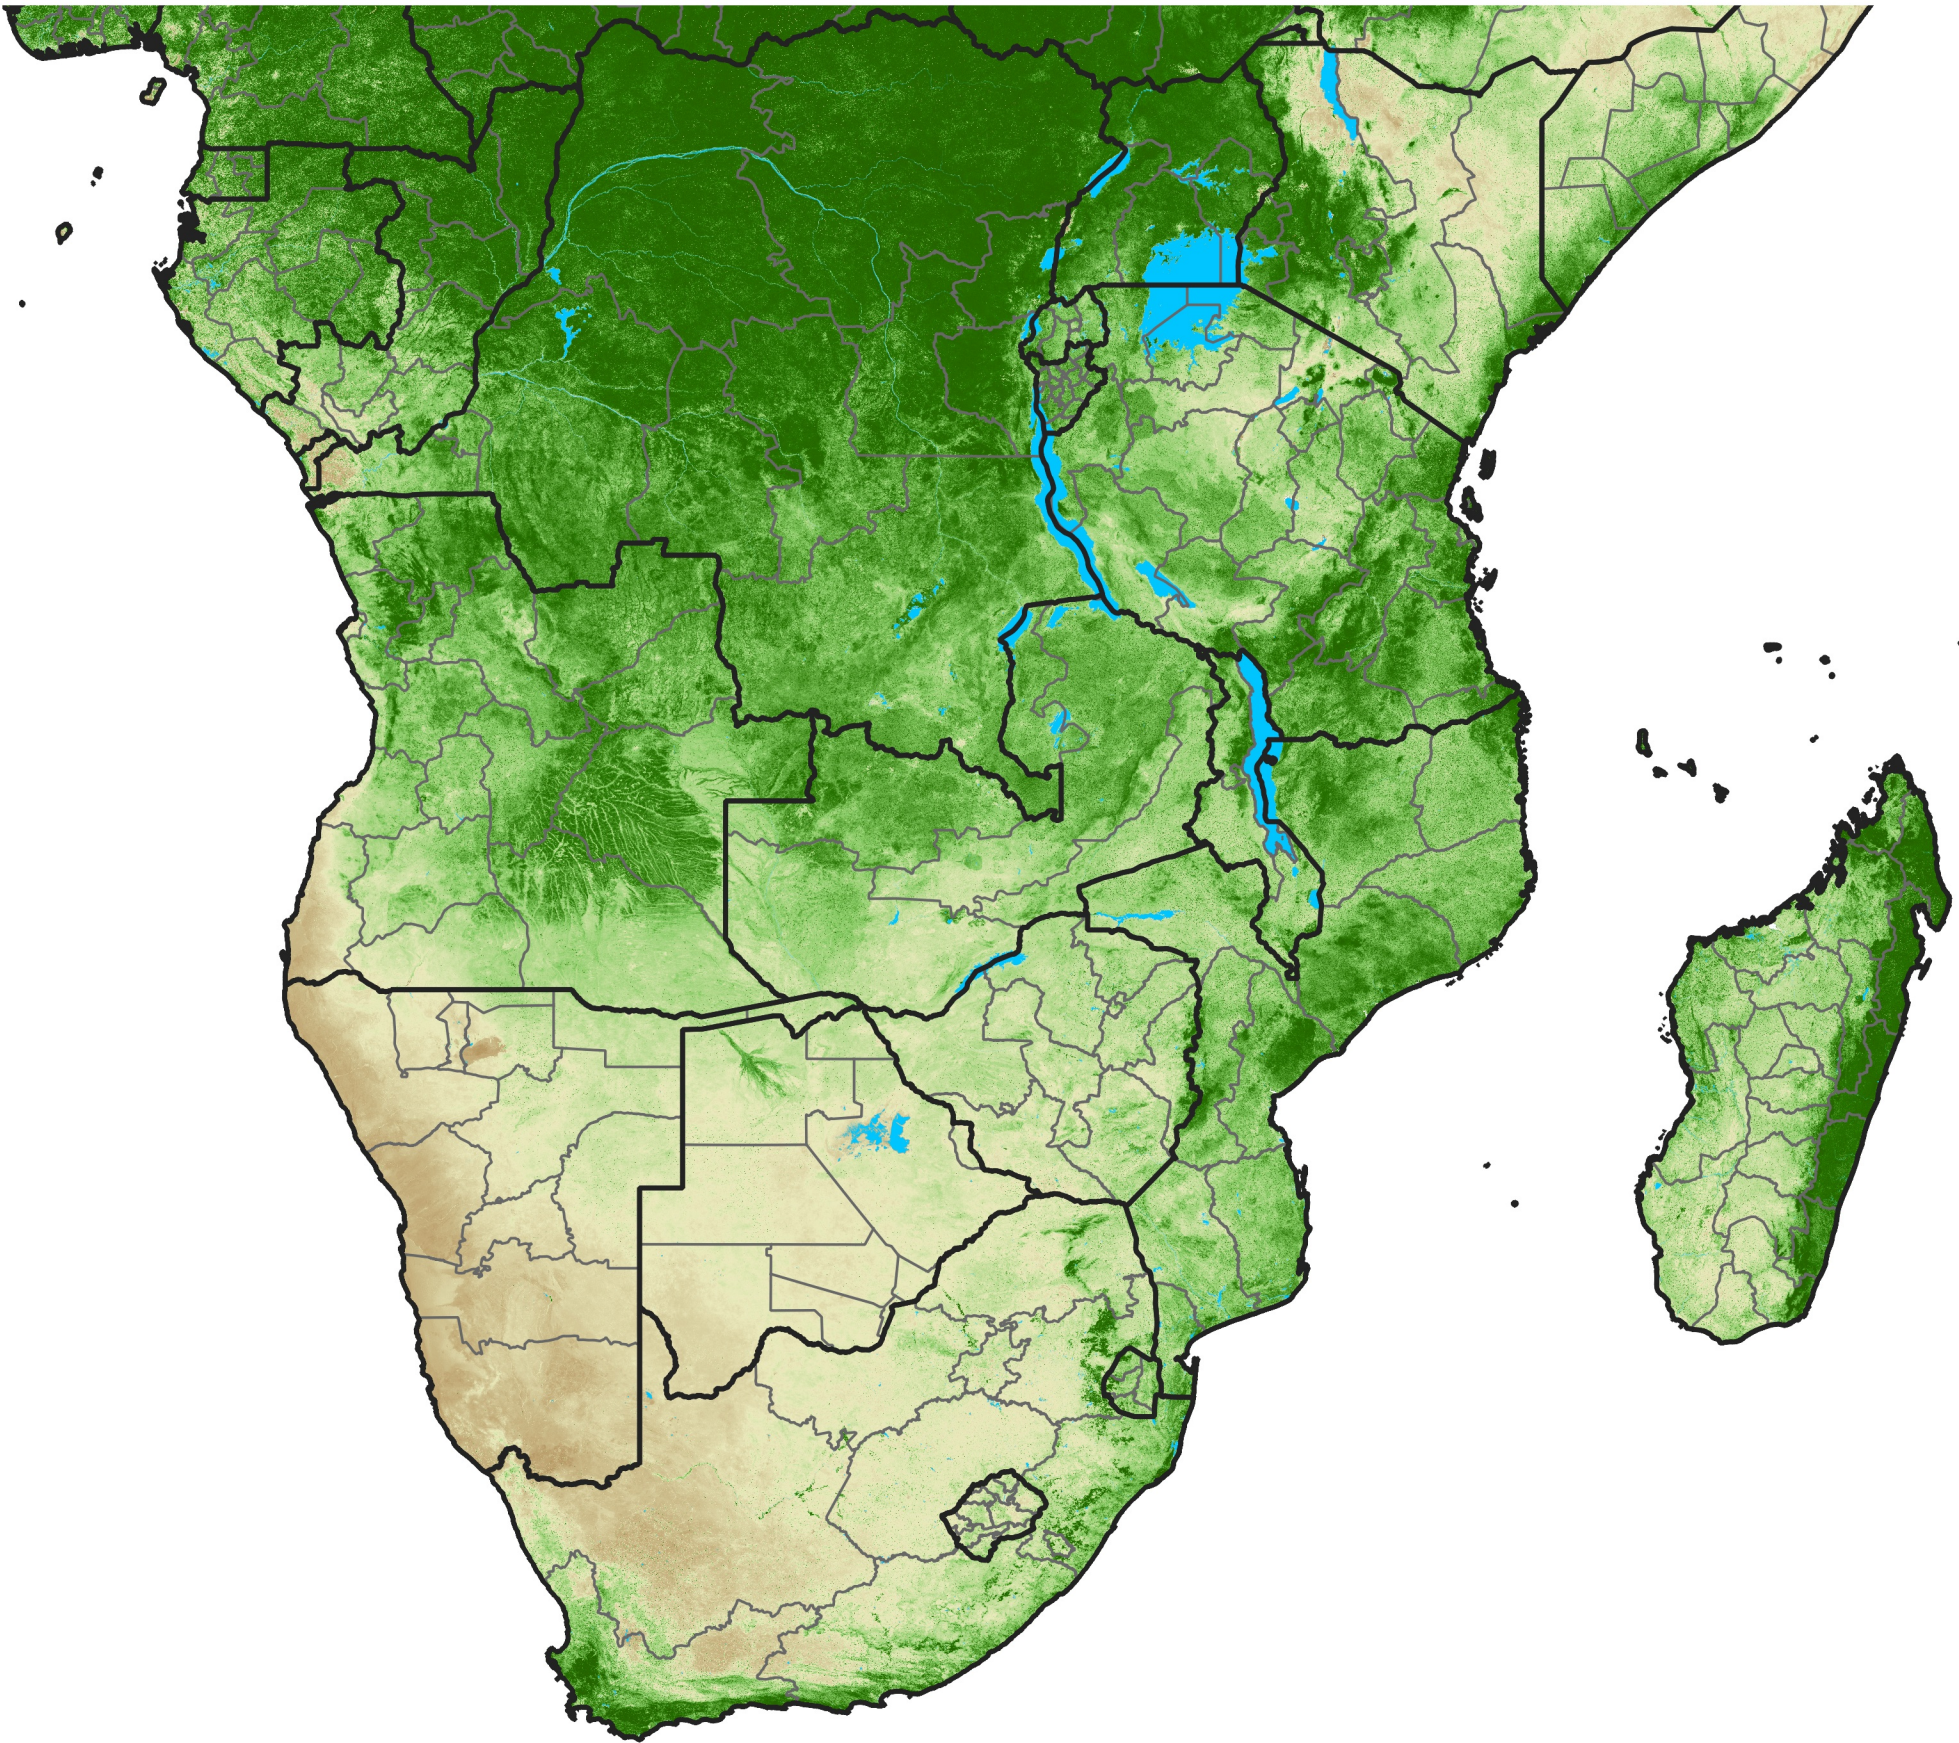

Southern Africa

Temporally Smoothed NDVI

Period 24 / August 21 - 31, 2020

NDVI

0.1 0.2 0.3 0.4 0.5 0.6 0.7 0.8 0.9

Sparse

Moderate

Dense