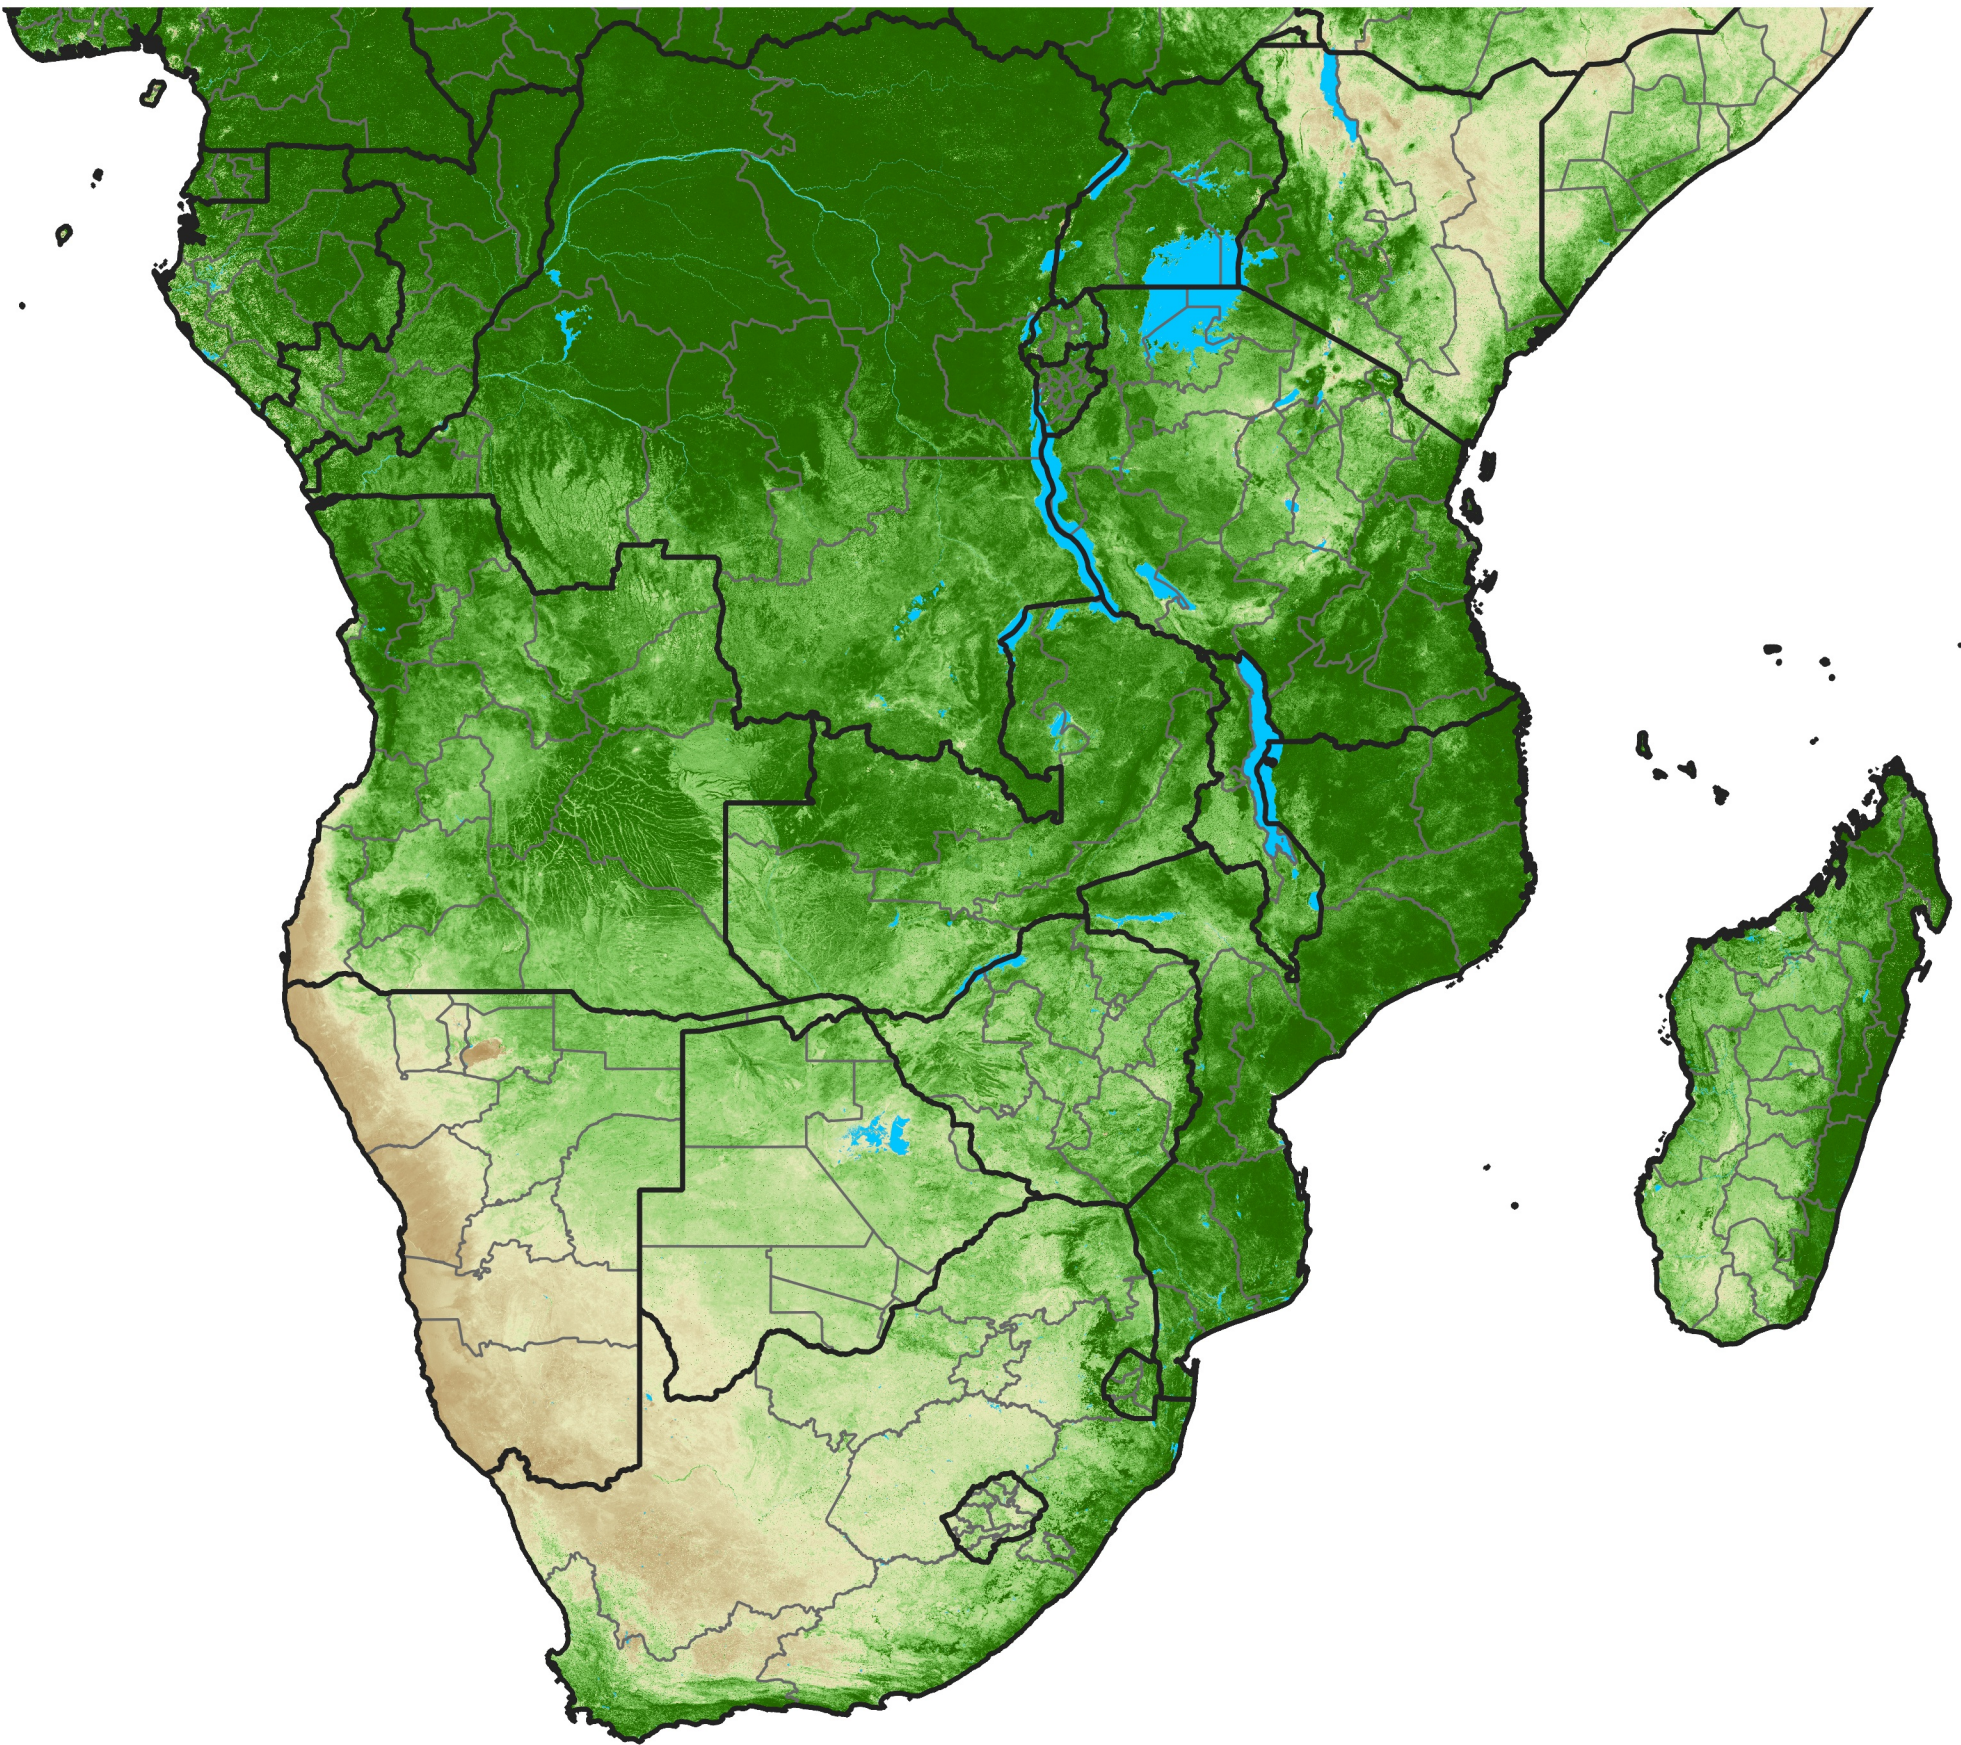

Southern Africa Temporally Smoothed NDVI

Period 17 / June 11 - 20, 2021

NDVI

0.1 0.2 0.3 0.4 0.5 0.6 0.7 0.8 0.9

Sparse

Moderate

Dense