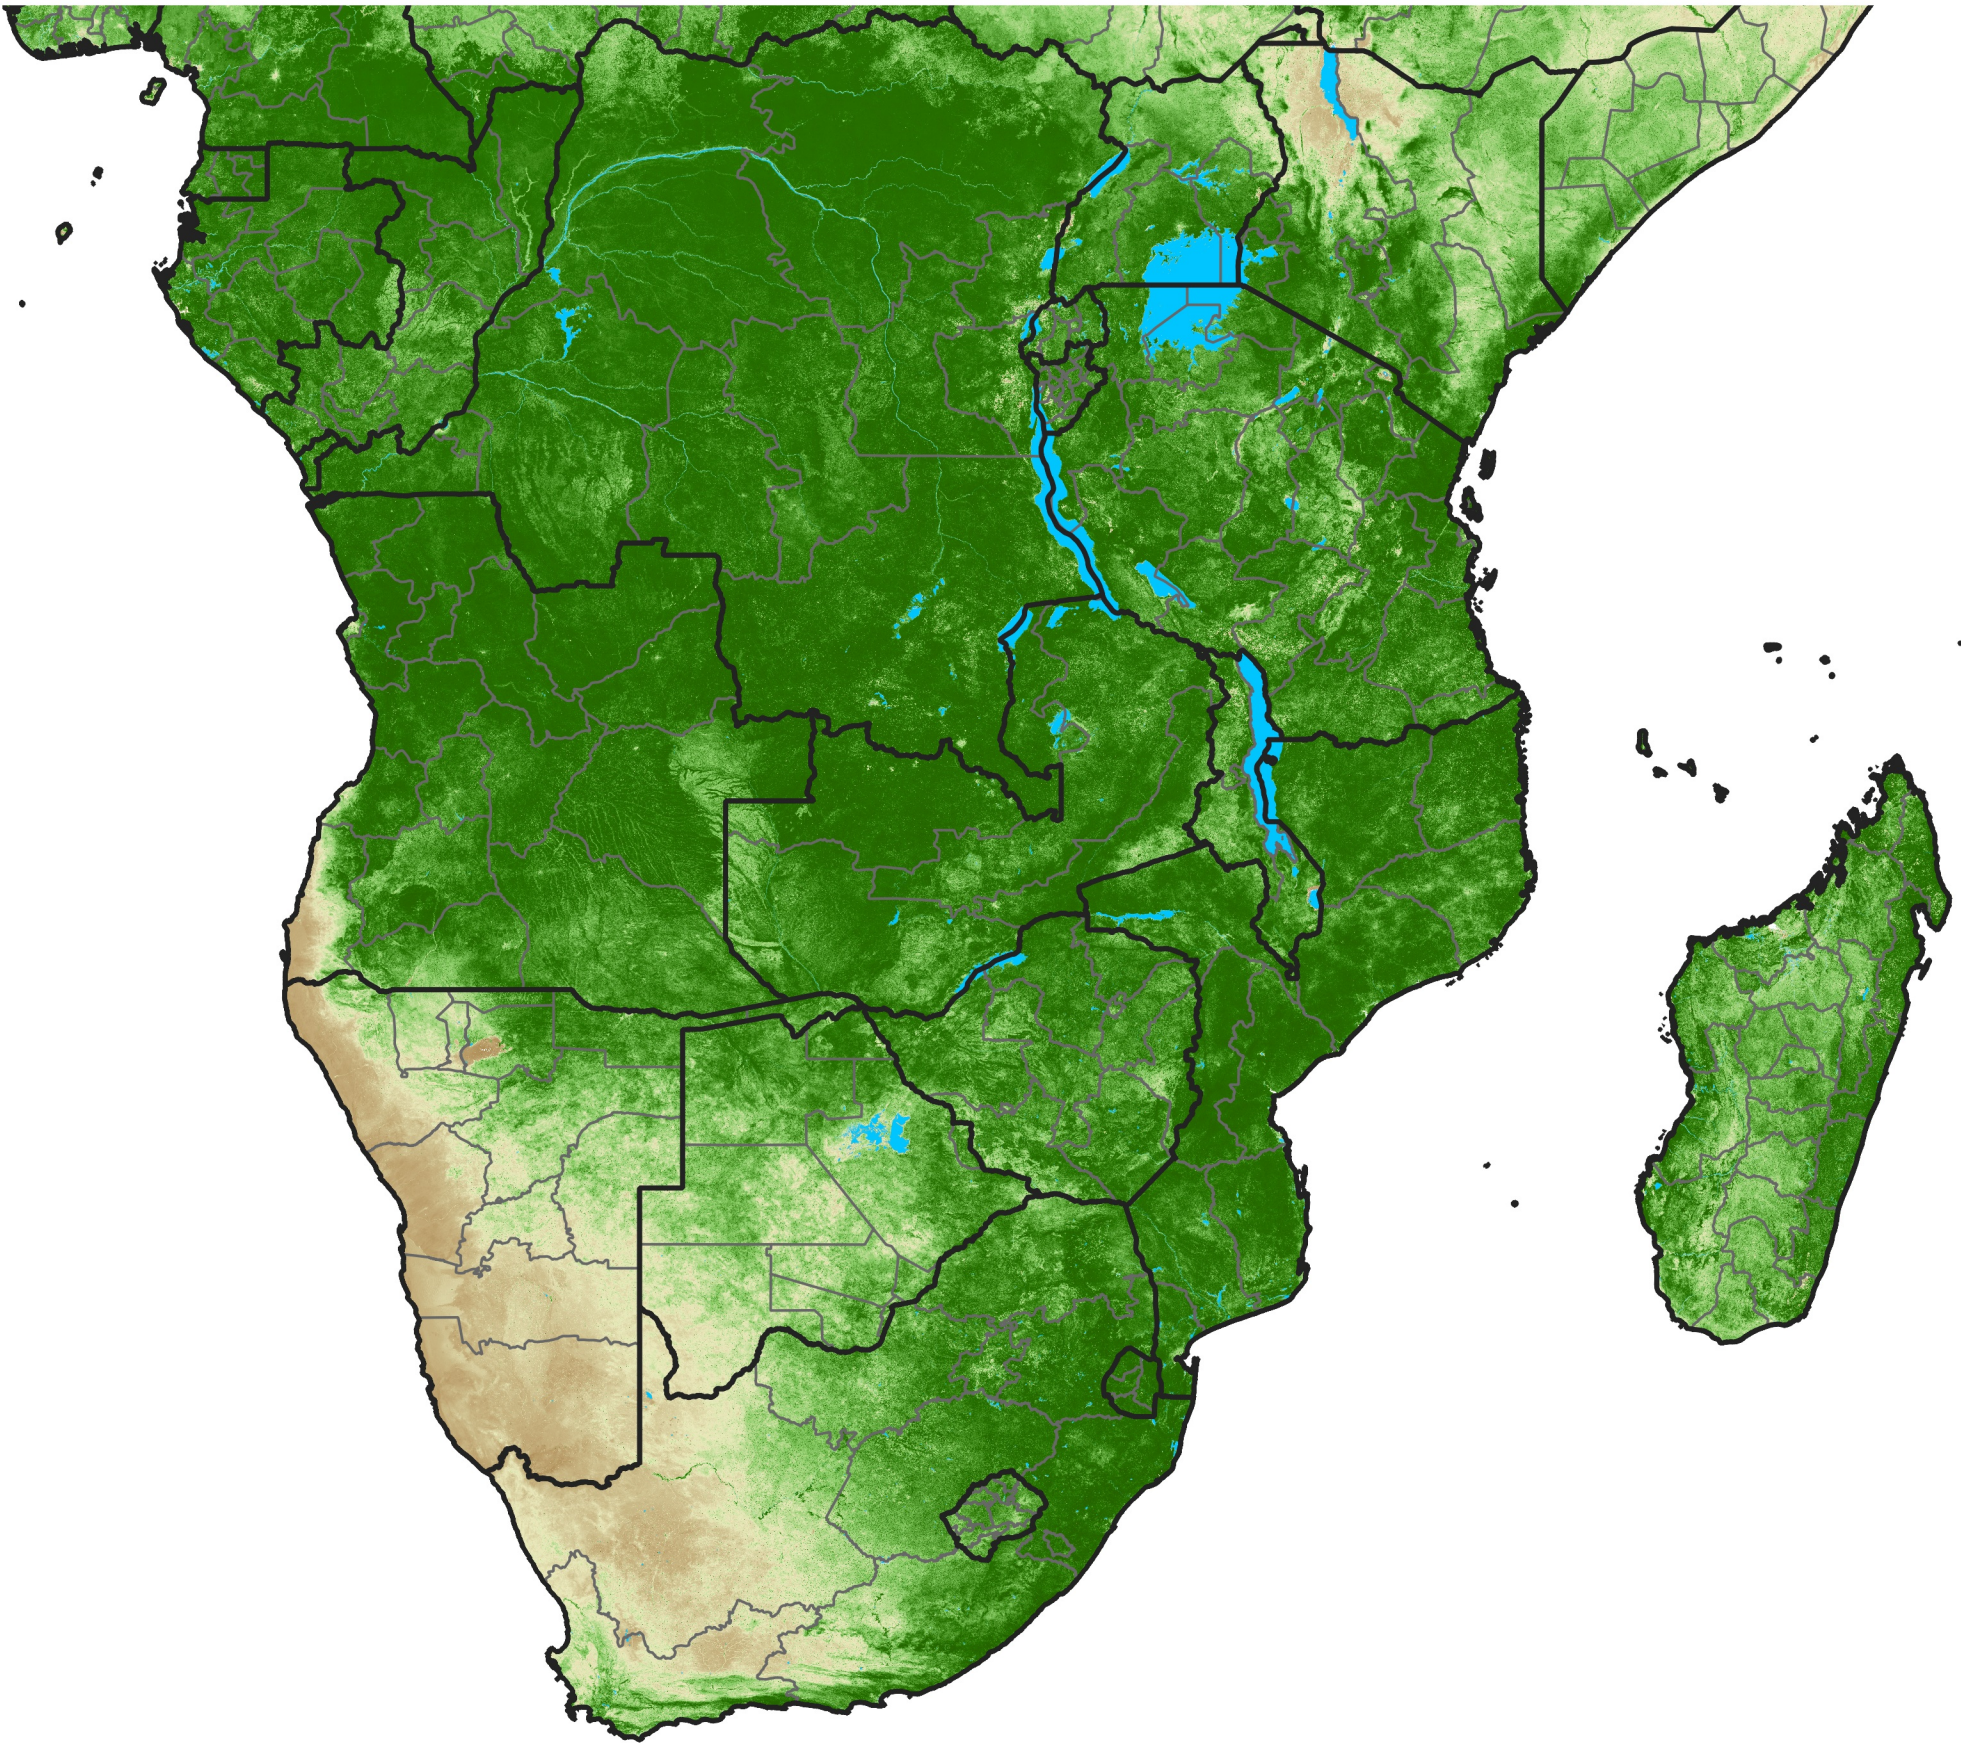

# Southern Africa Temporally Smoothed NDVI

Period 03 / January 21 - 31, 2024

NDVI

0.1 0.2 0.3 0.4 0.5 0.6 0.7 0.8 0.9

Sparse

Moderate

Dense