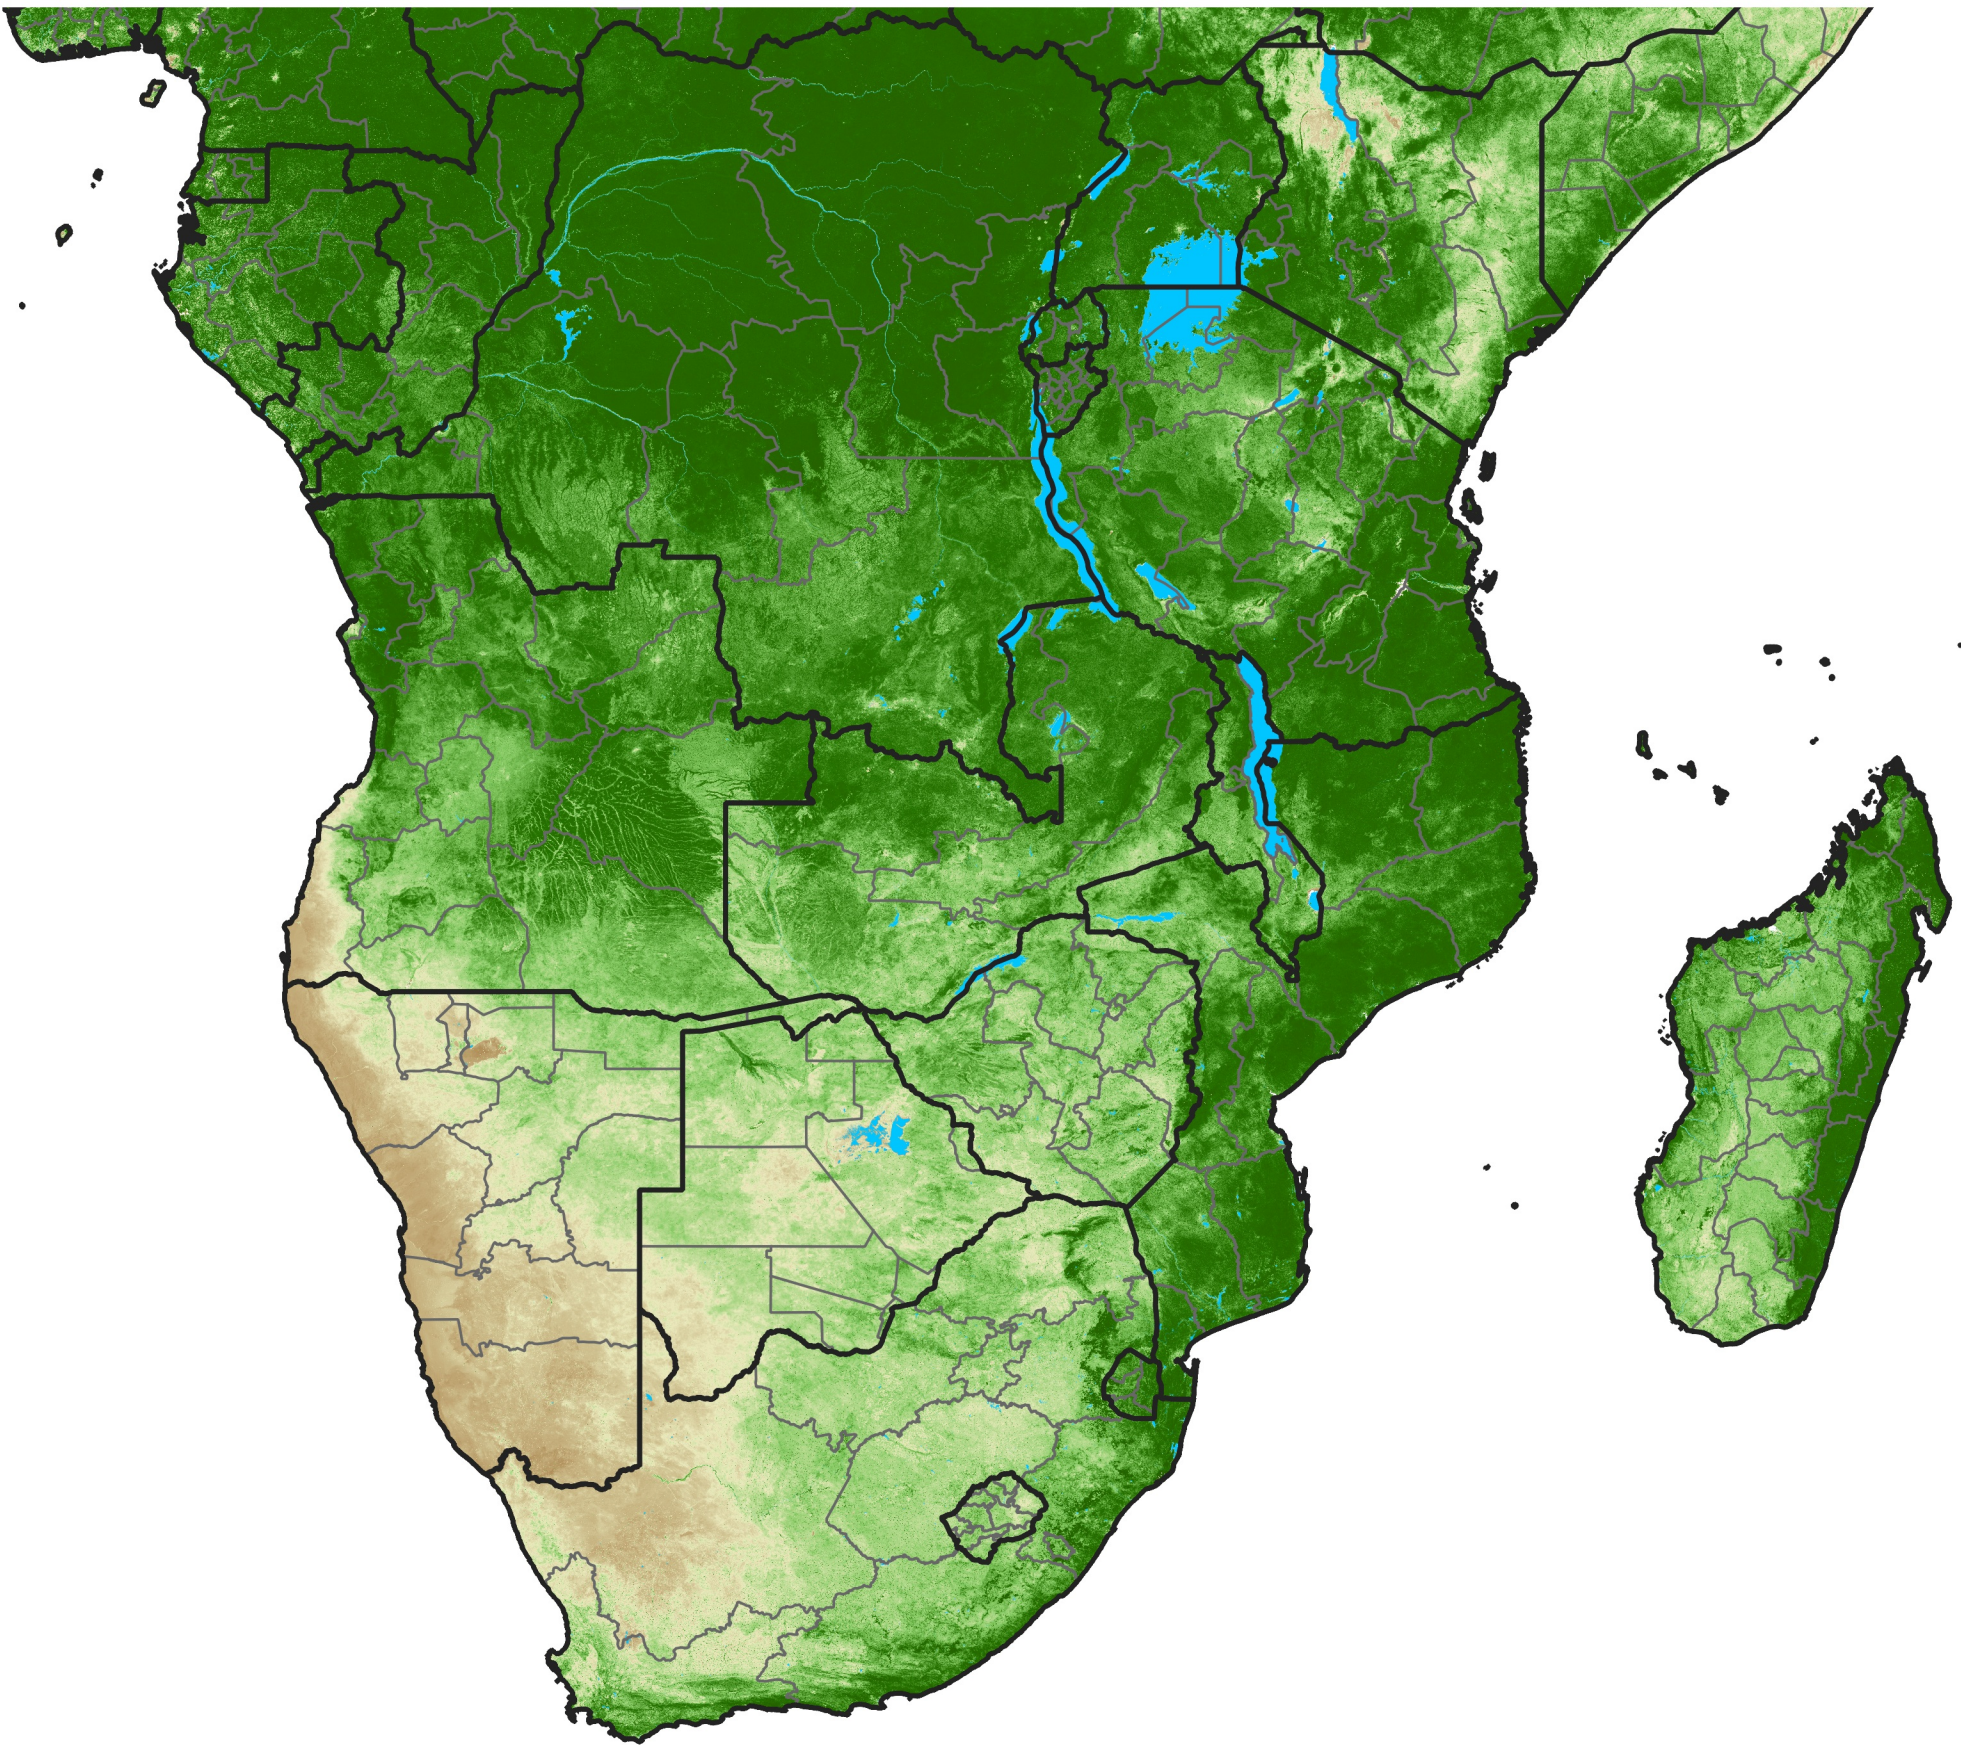

# Southern Africa Temporally Smoothed NDVI

Period 15 / May 21 - 31, 2024

NDVI

0.1 0.2 0.3 0.4 0.5 0.6 0.7 0.8 0.9

Sparse

Moderate

Dense