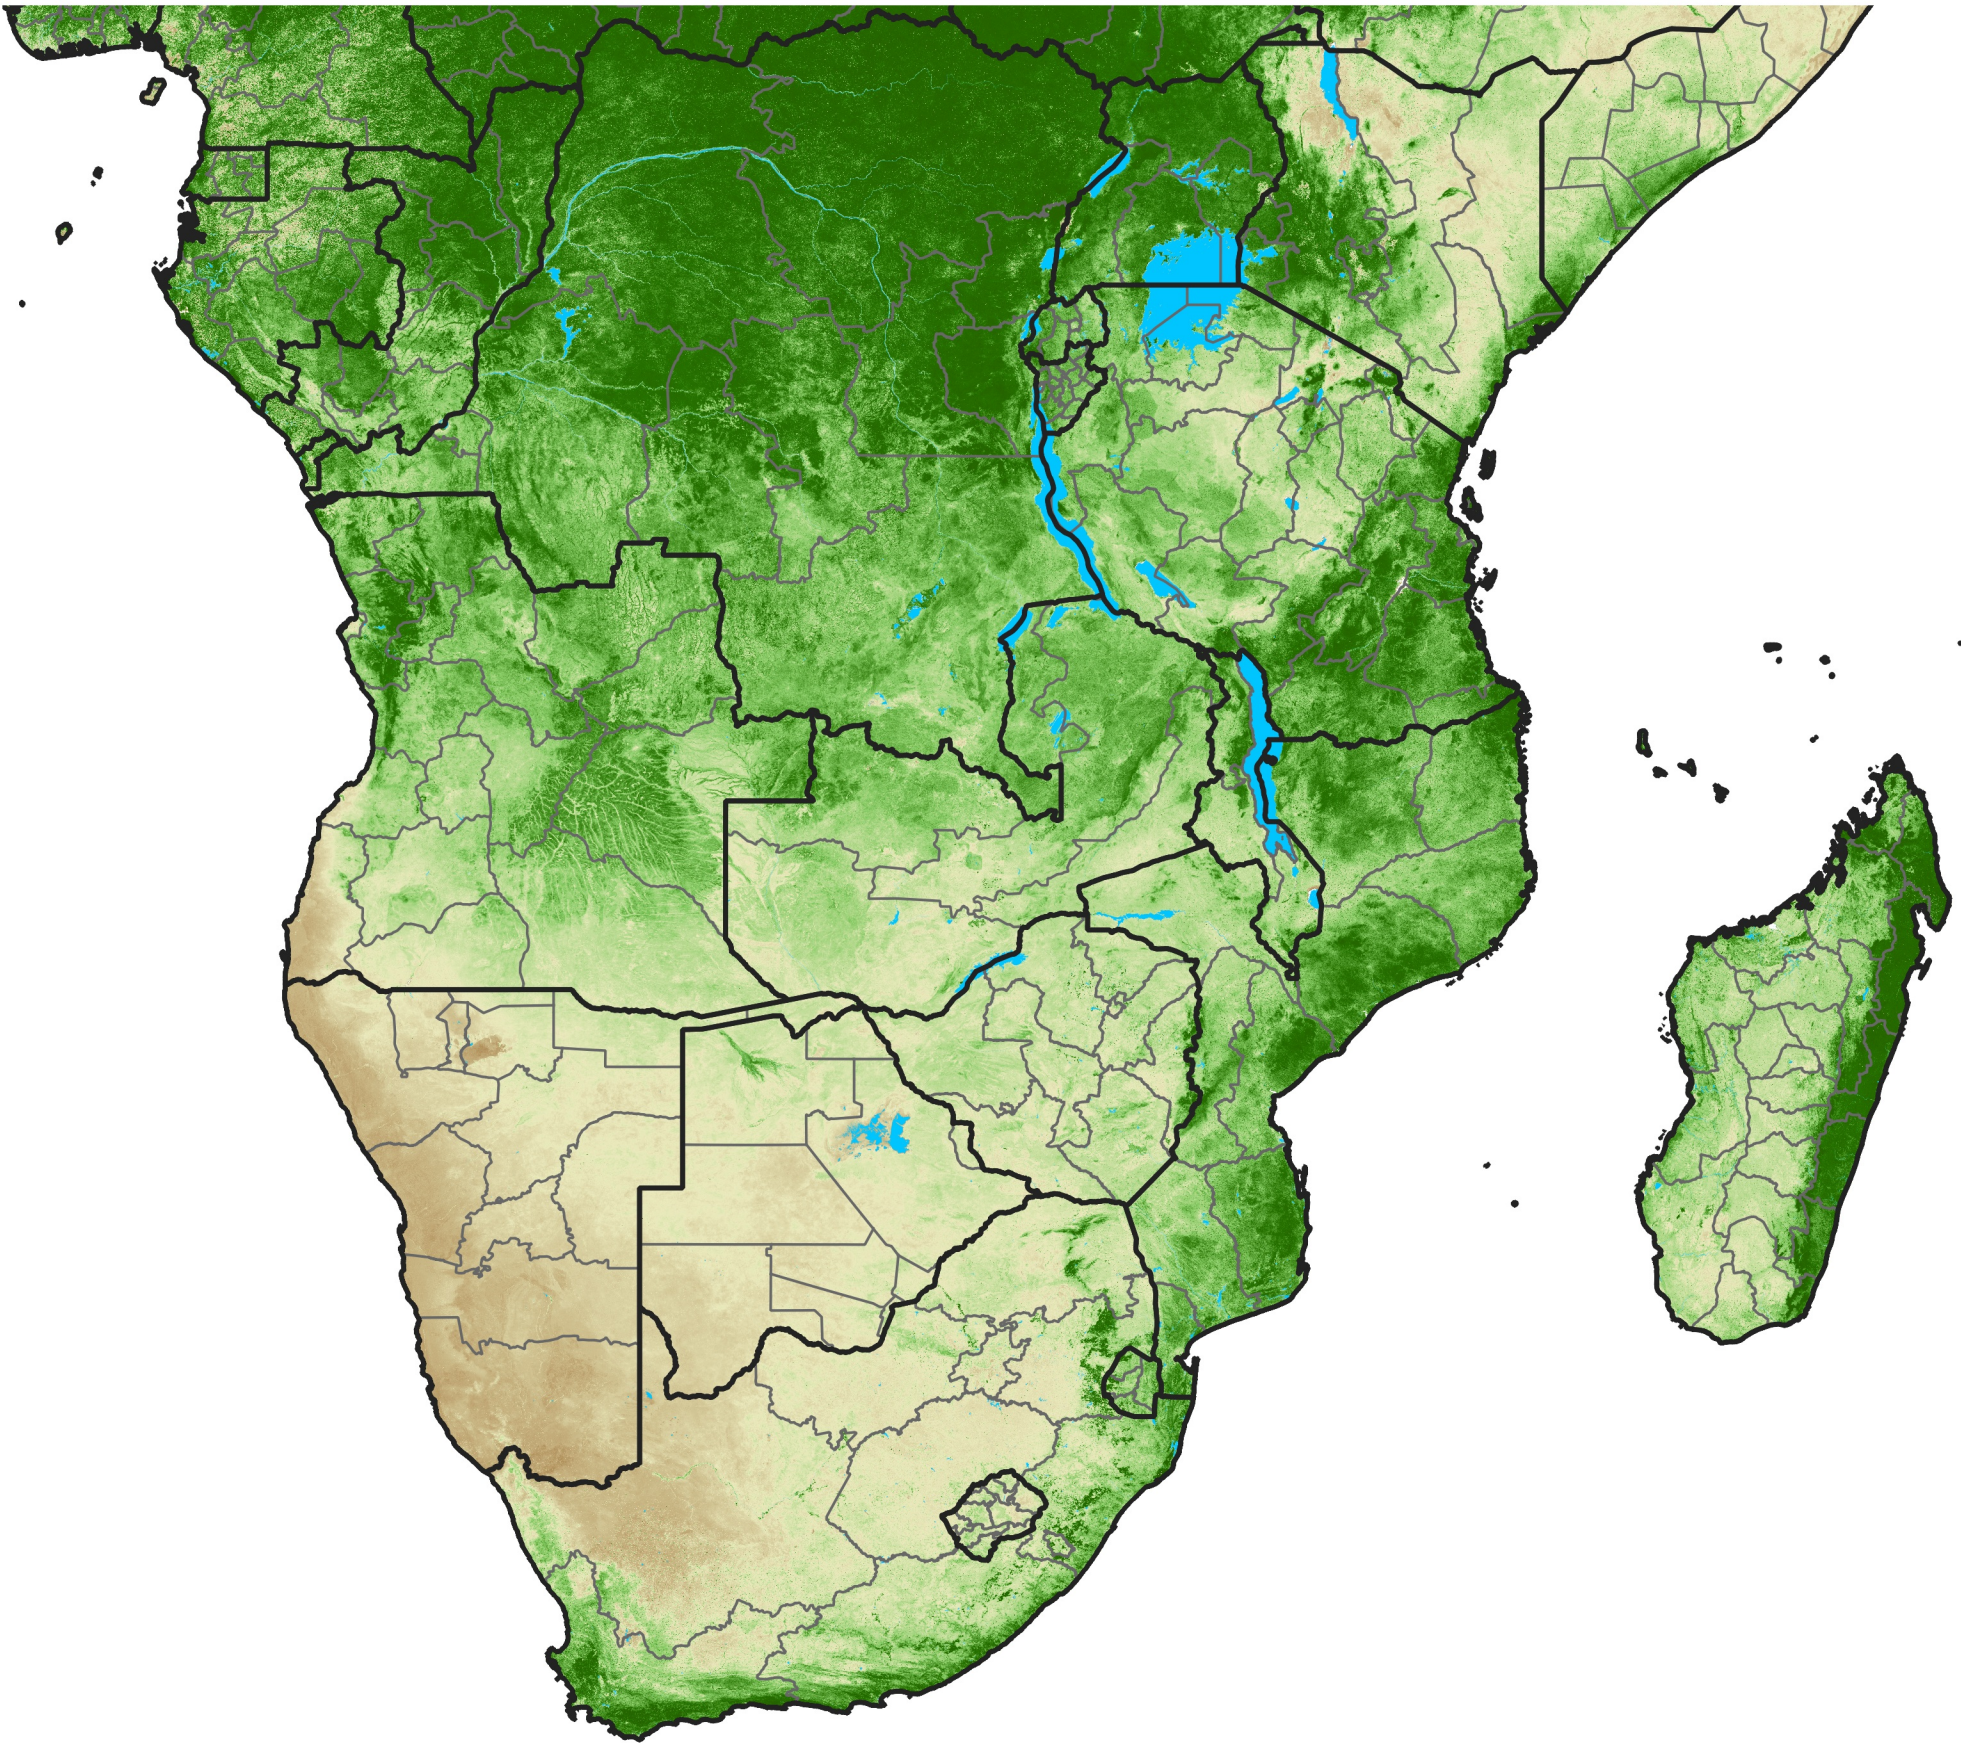

Southern Africa Temporally Smoothed NDVI

Period 22 / August 01 - 10, 2024

NDVI

0.1 0.2 0.3 0.4 0.5 0.6 0.7 0.8 0.9

Sparse

Moderate

Dense