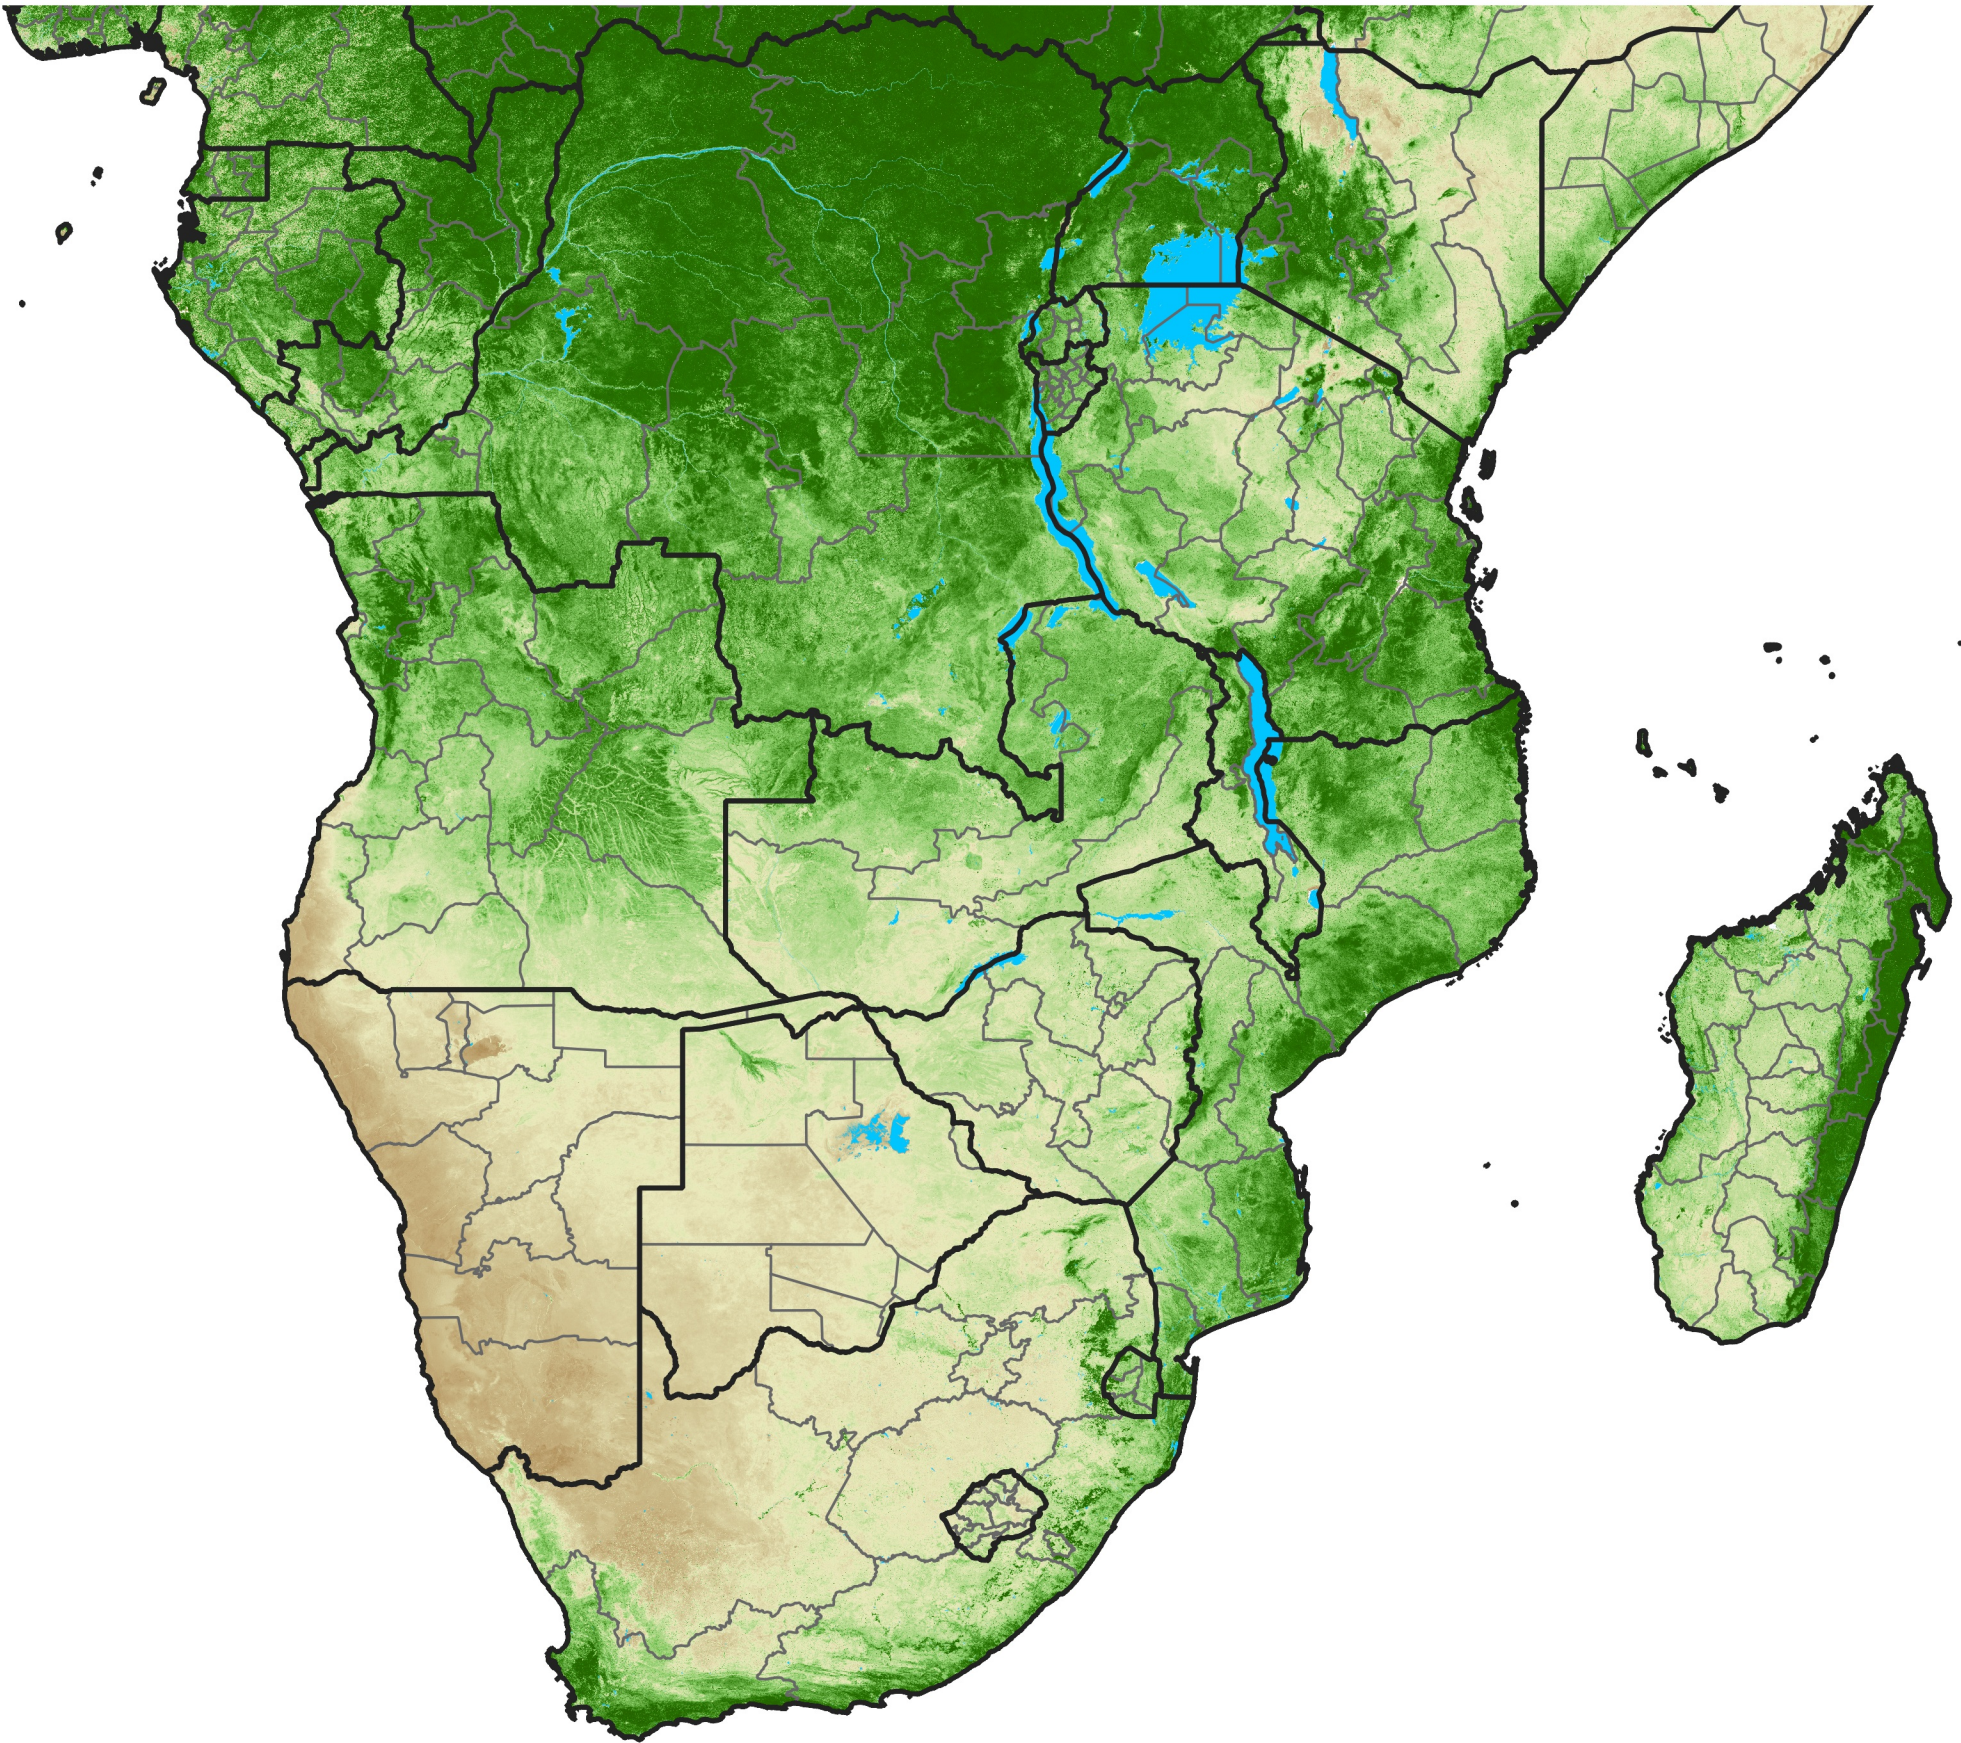

# Southern Africa

## Temporally Smoothed NDVI

Period 23 / August 11 - 20, 2024

NDVI

0.1 0.2 0.3 0.4 0.5 0.6 0.7 0.8 0.9

Sparse

Moderate

Dense