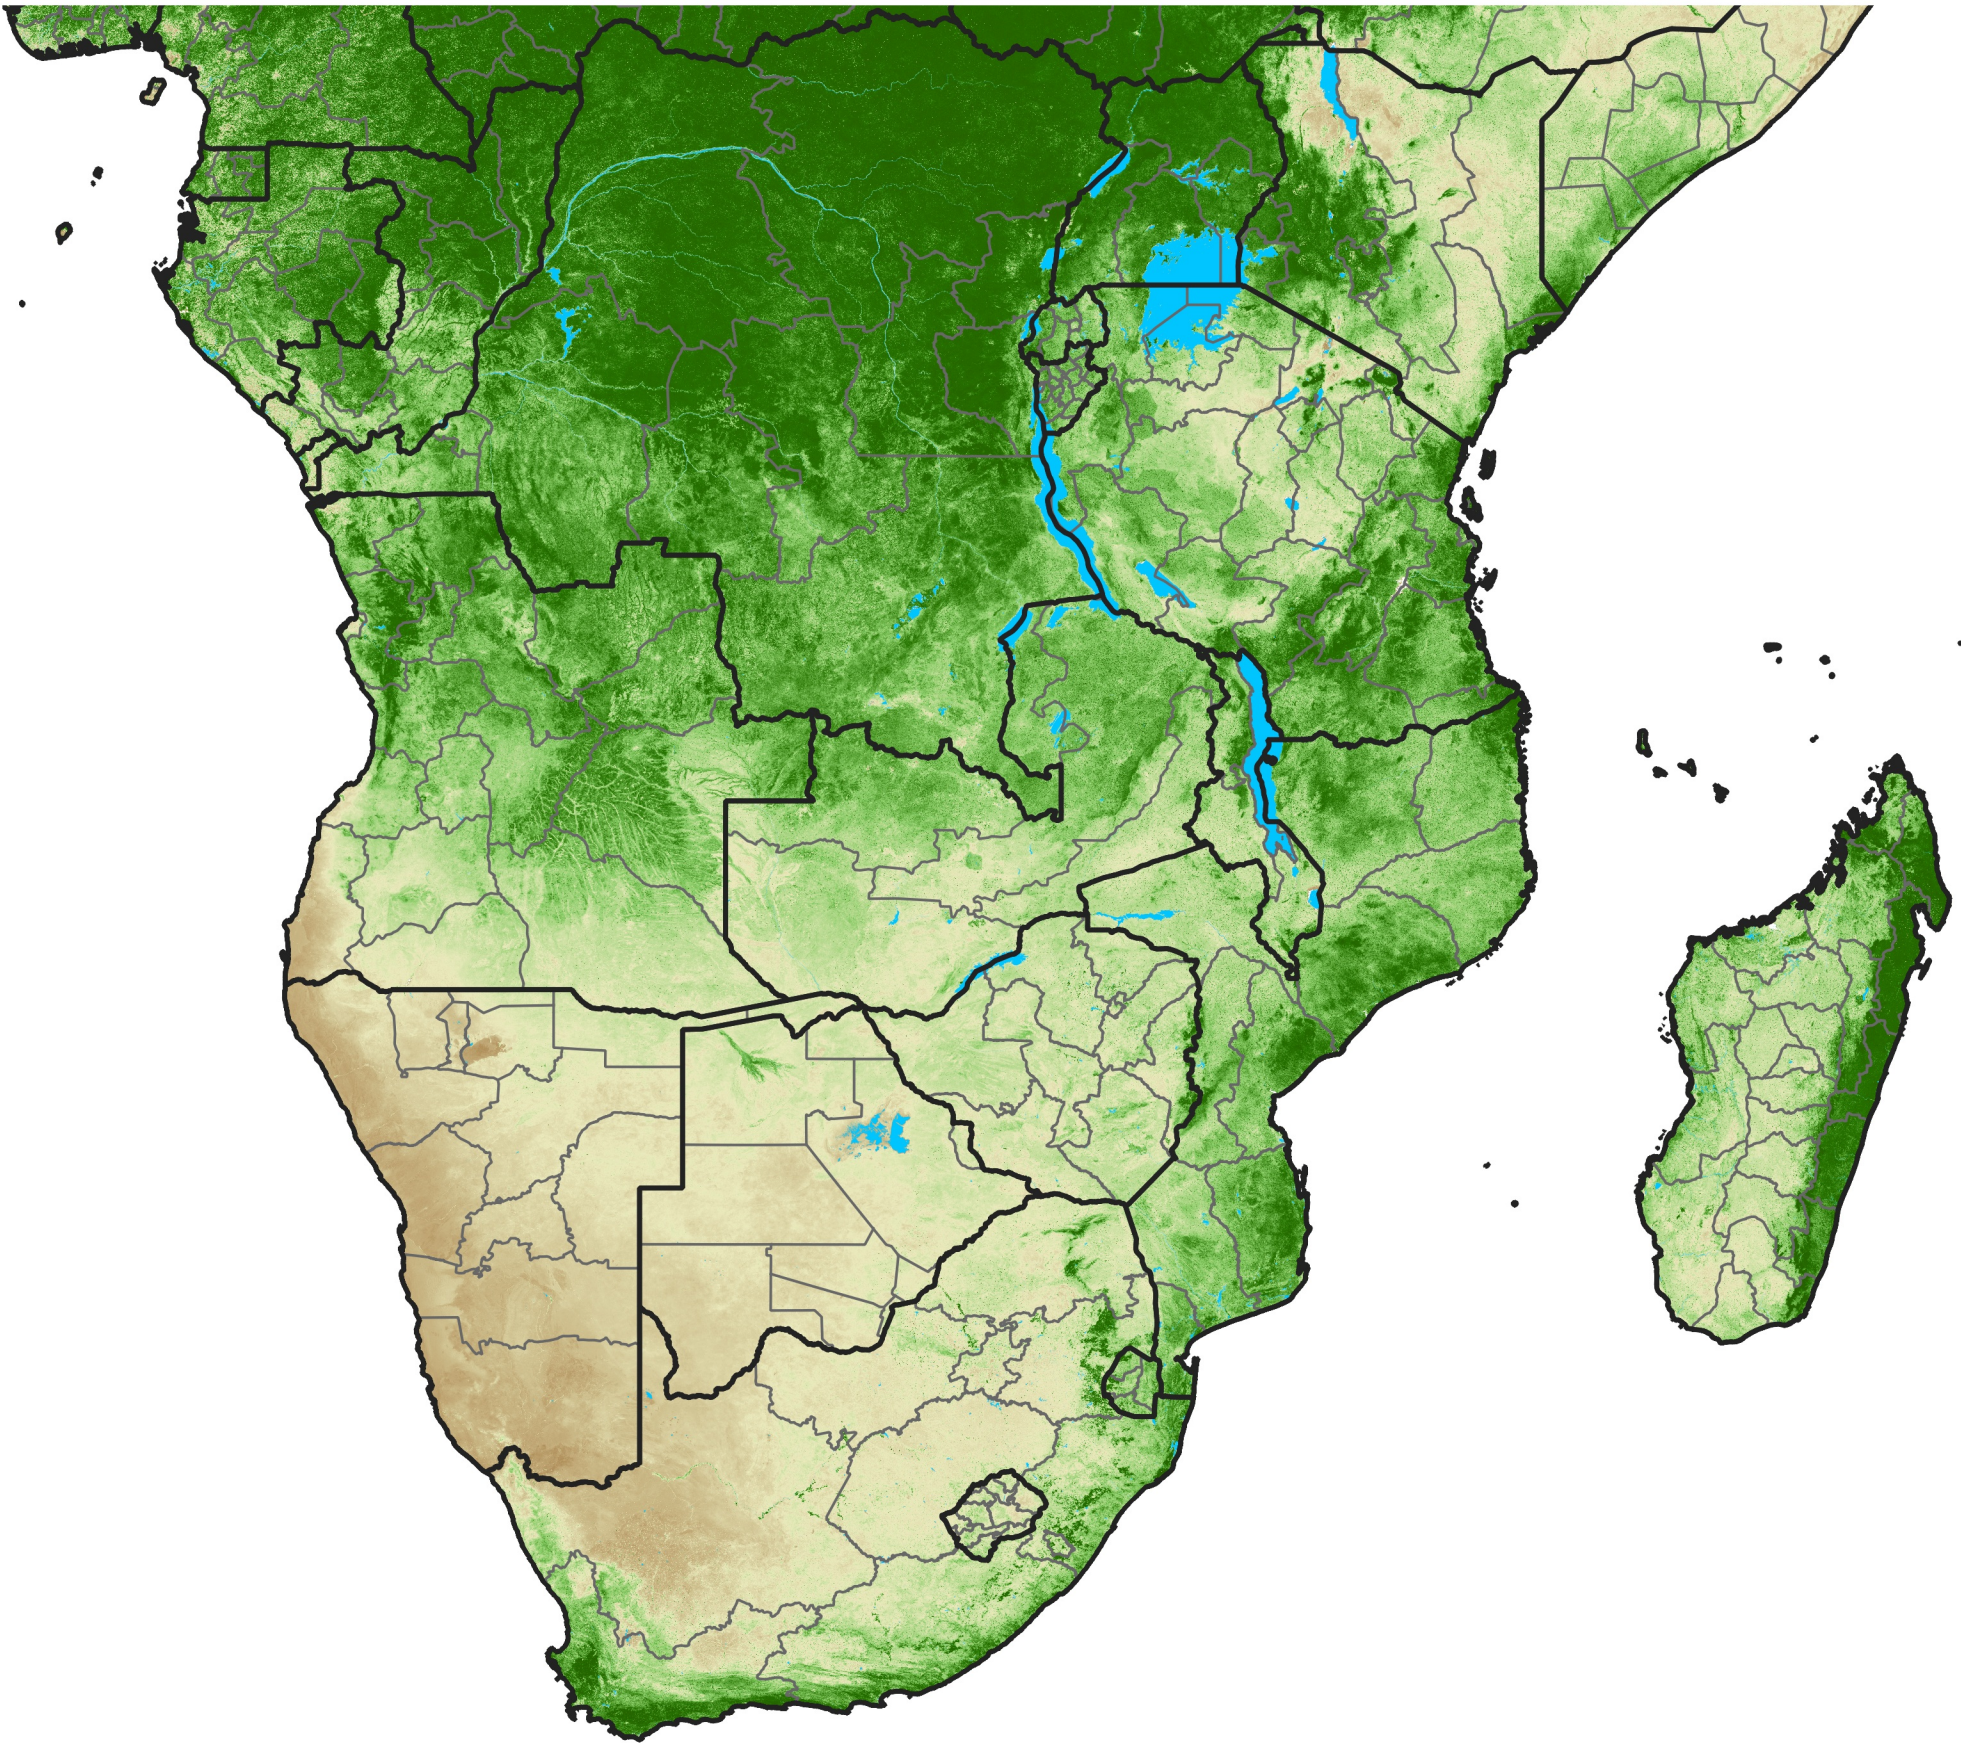

Southern Africa Temporally Smoothed NDVI

Period 24 / August 21 - 31, 2024

NDVI

0.1 0.2 0.3 0.4 0.5 0.6 0.7 0.8 0.9

Sparse

Moderate

Dense