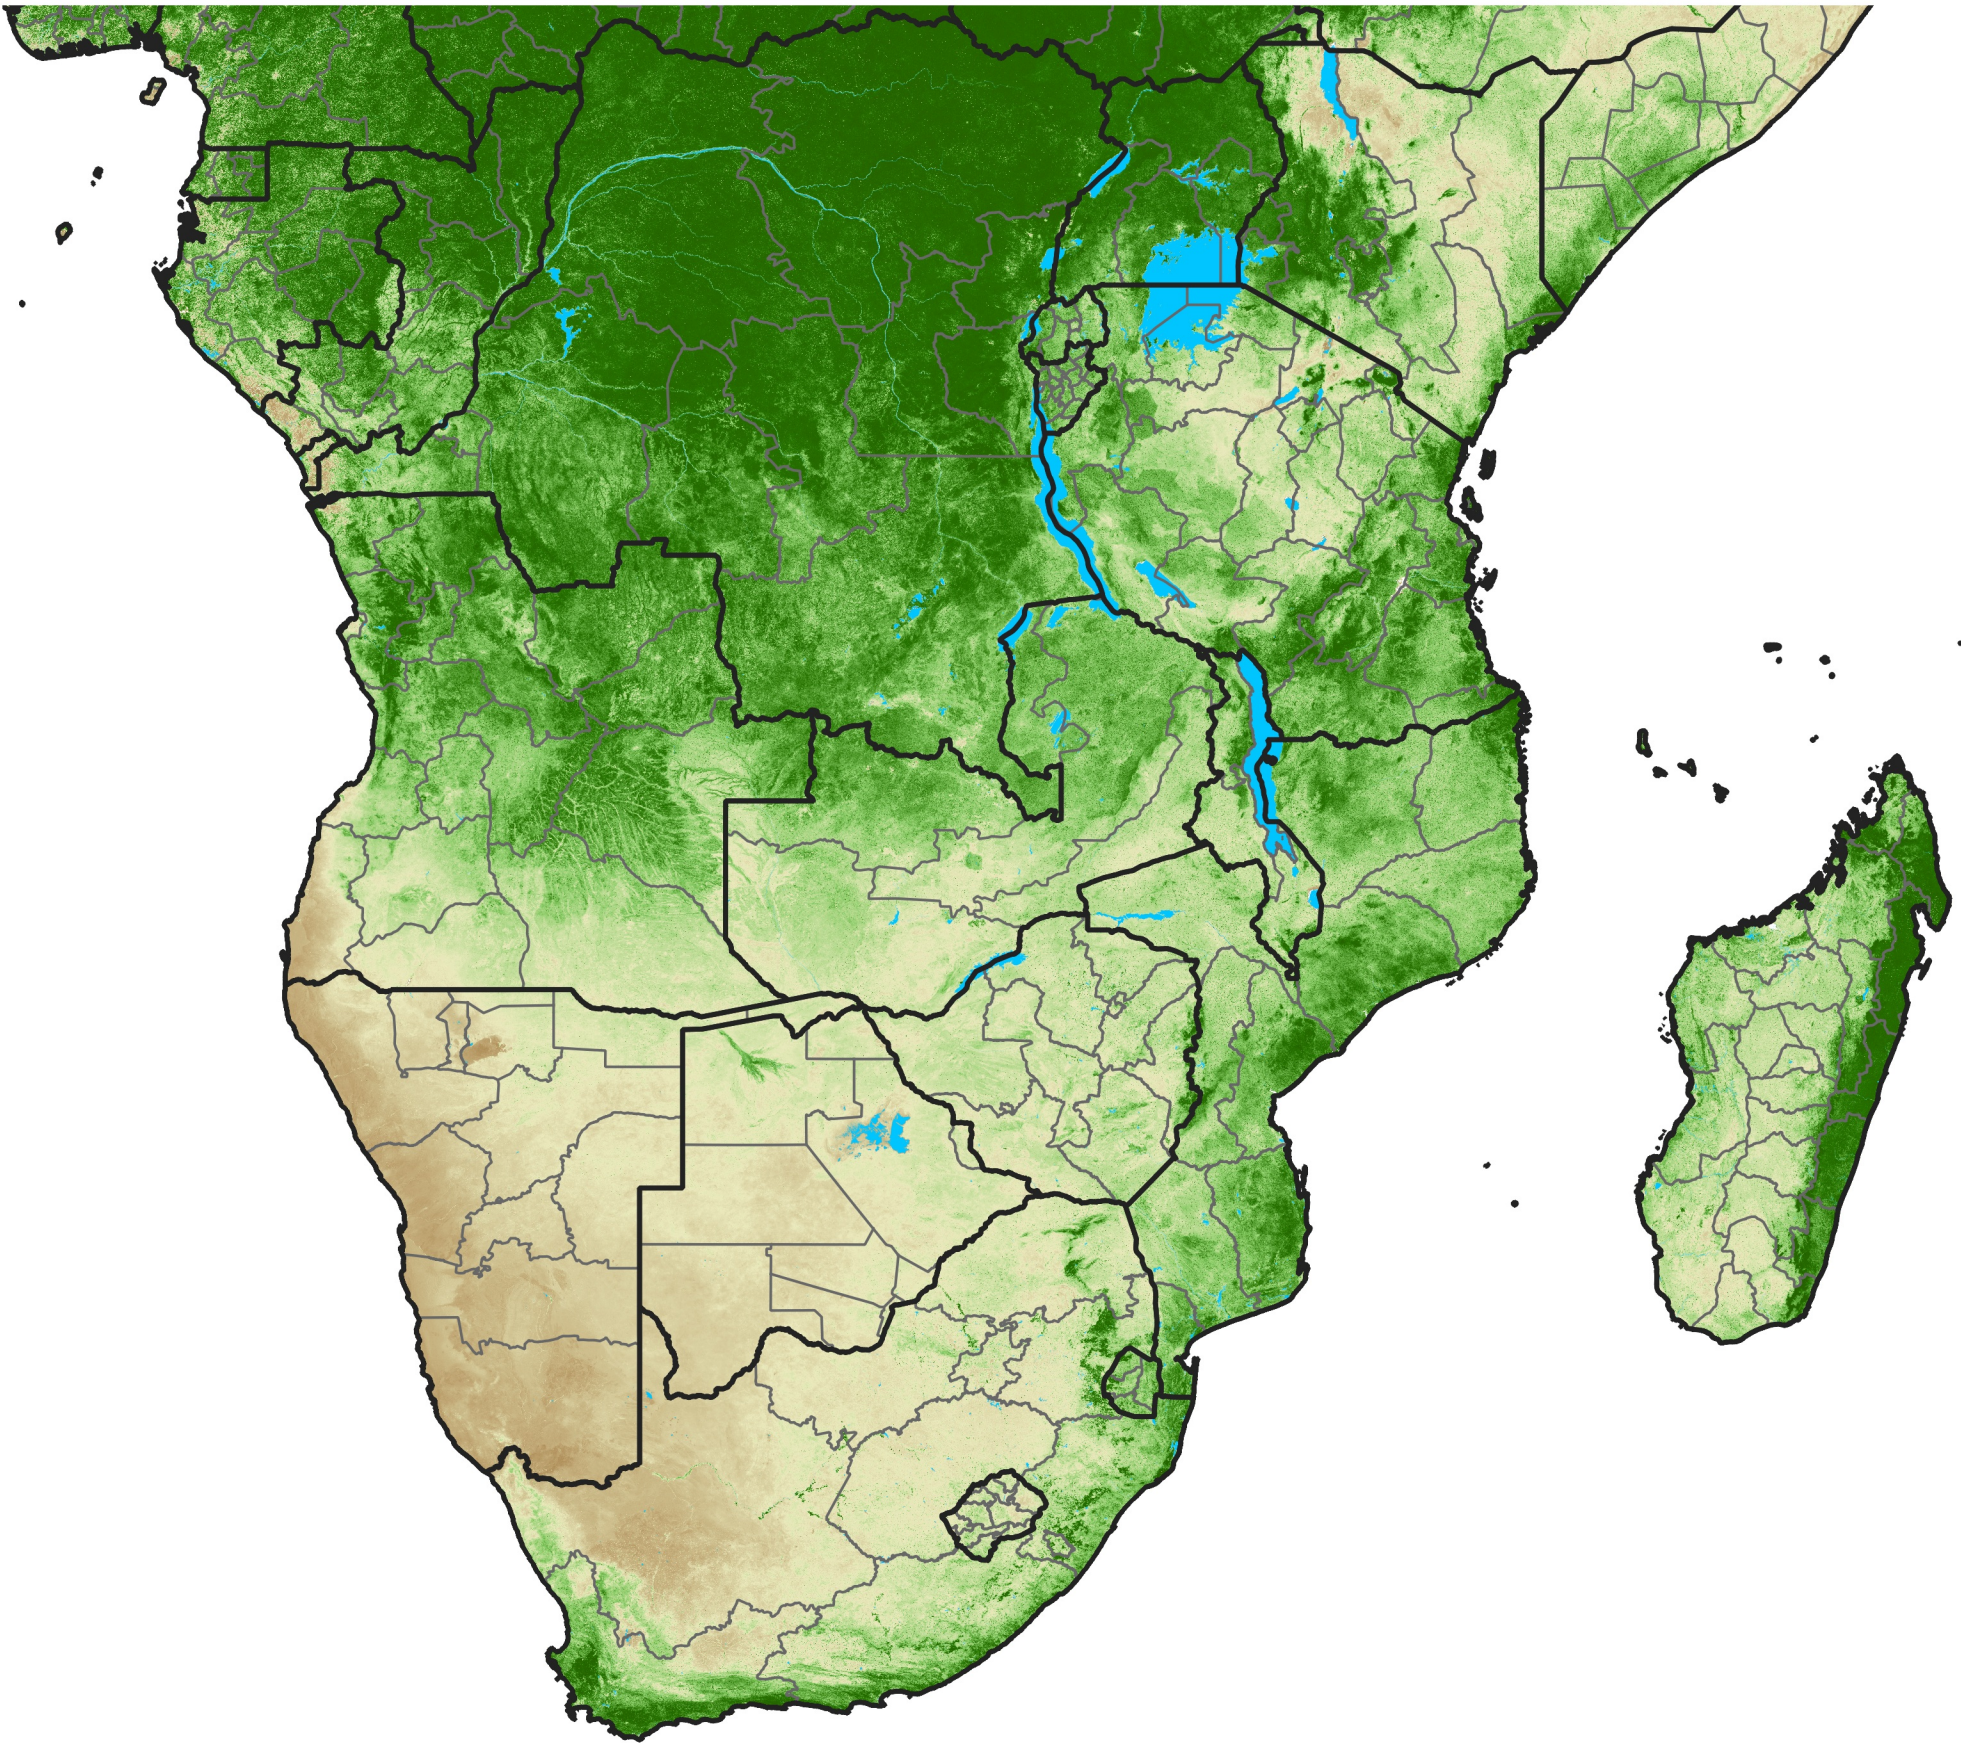

Southern Africa

Temporally Smoothed NDVI

Period 25 / September 01 - 10, 2024

NDVI

0.1 0.2 0.3 0.4 0.5 0.6 0.7 0.8 0.9

Sparse

Moderate

Dense