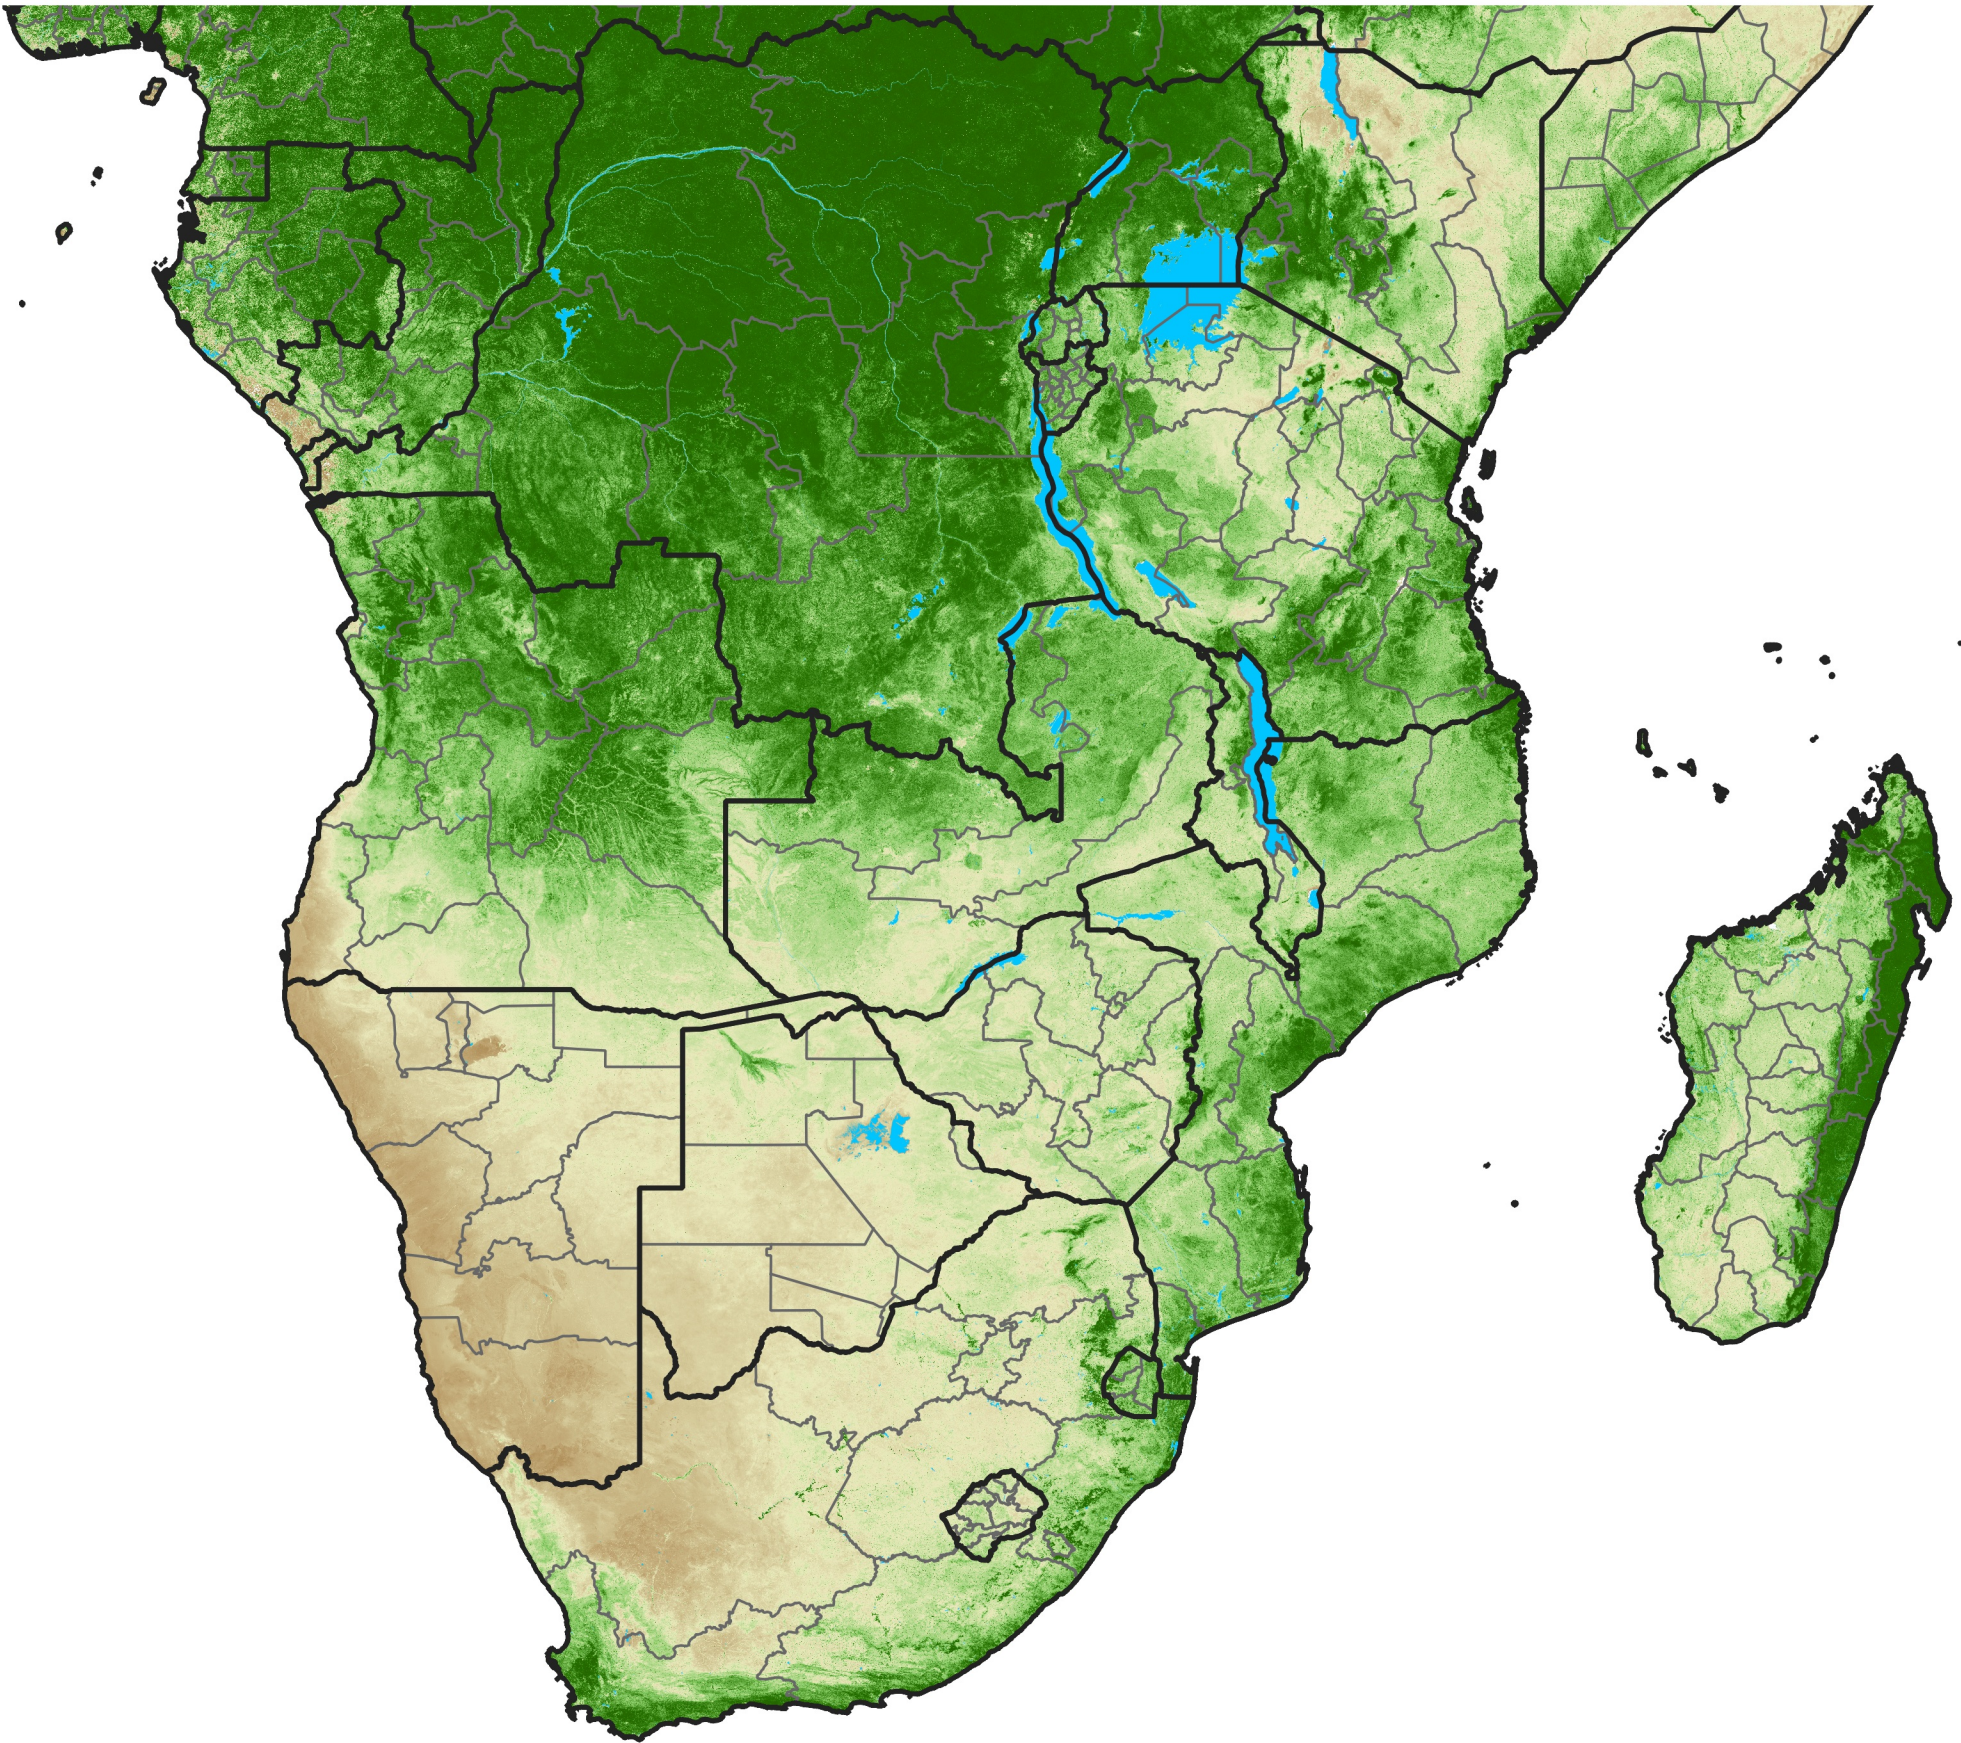

# Southern Africa Temporally Smoothed NDVI

Period 26 / September 11 - 20, 2024

NDVI

0.1 0.2 0.3 0.4 0.5 0.6 0.7 0.8 0.9

Sparse

Moderate

Dense