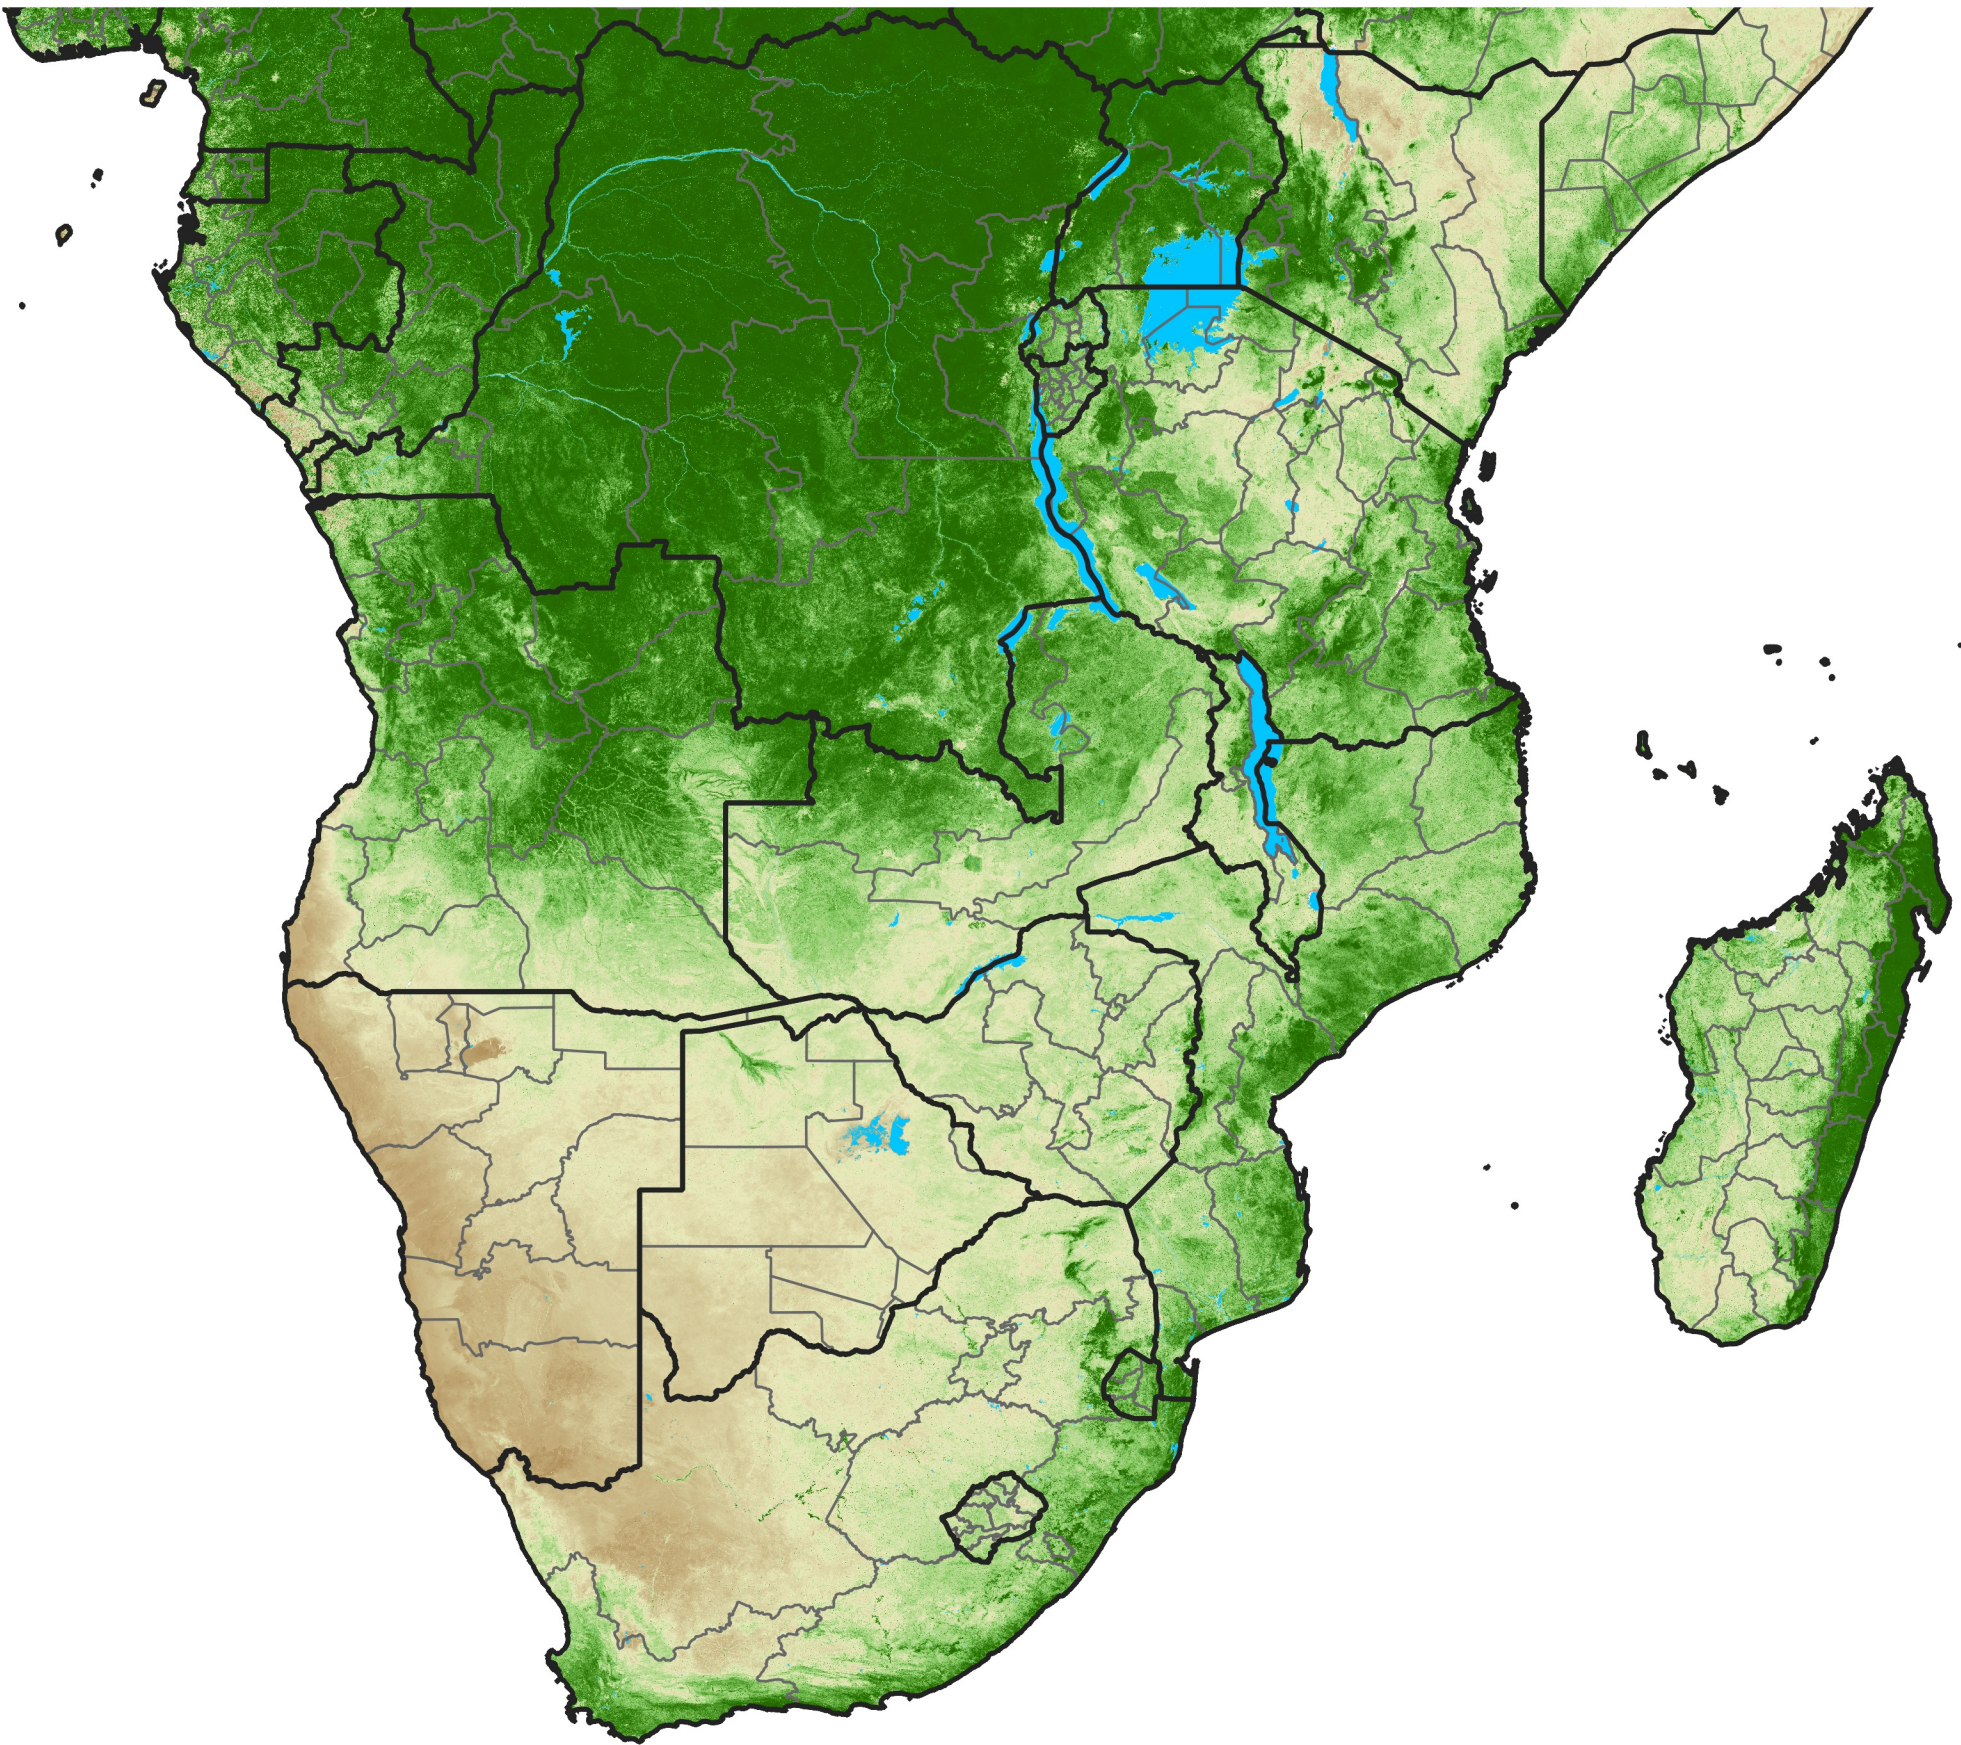

# Southern Africa Temporally Smoothed NDVI

Period 28 / October 01 - 10, 2024

NDVI

0.1 0.2 0.3 0.4 0.5 0.6 0.7 0.8 0.9

Sparse

Moderate

Dense