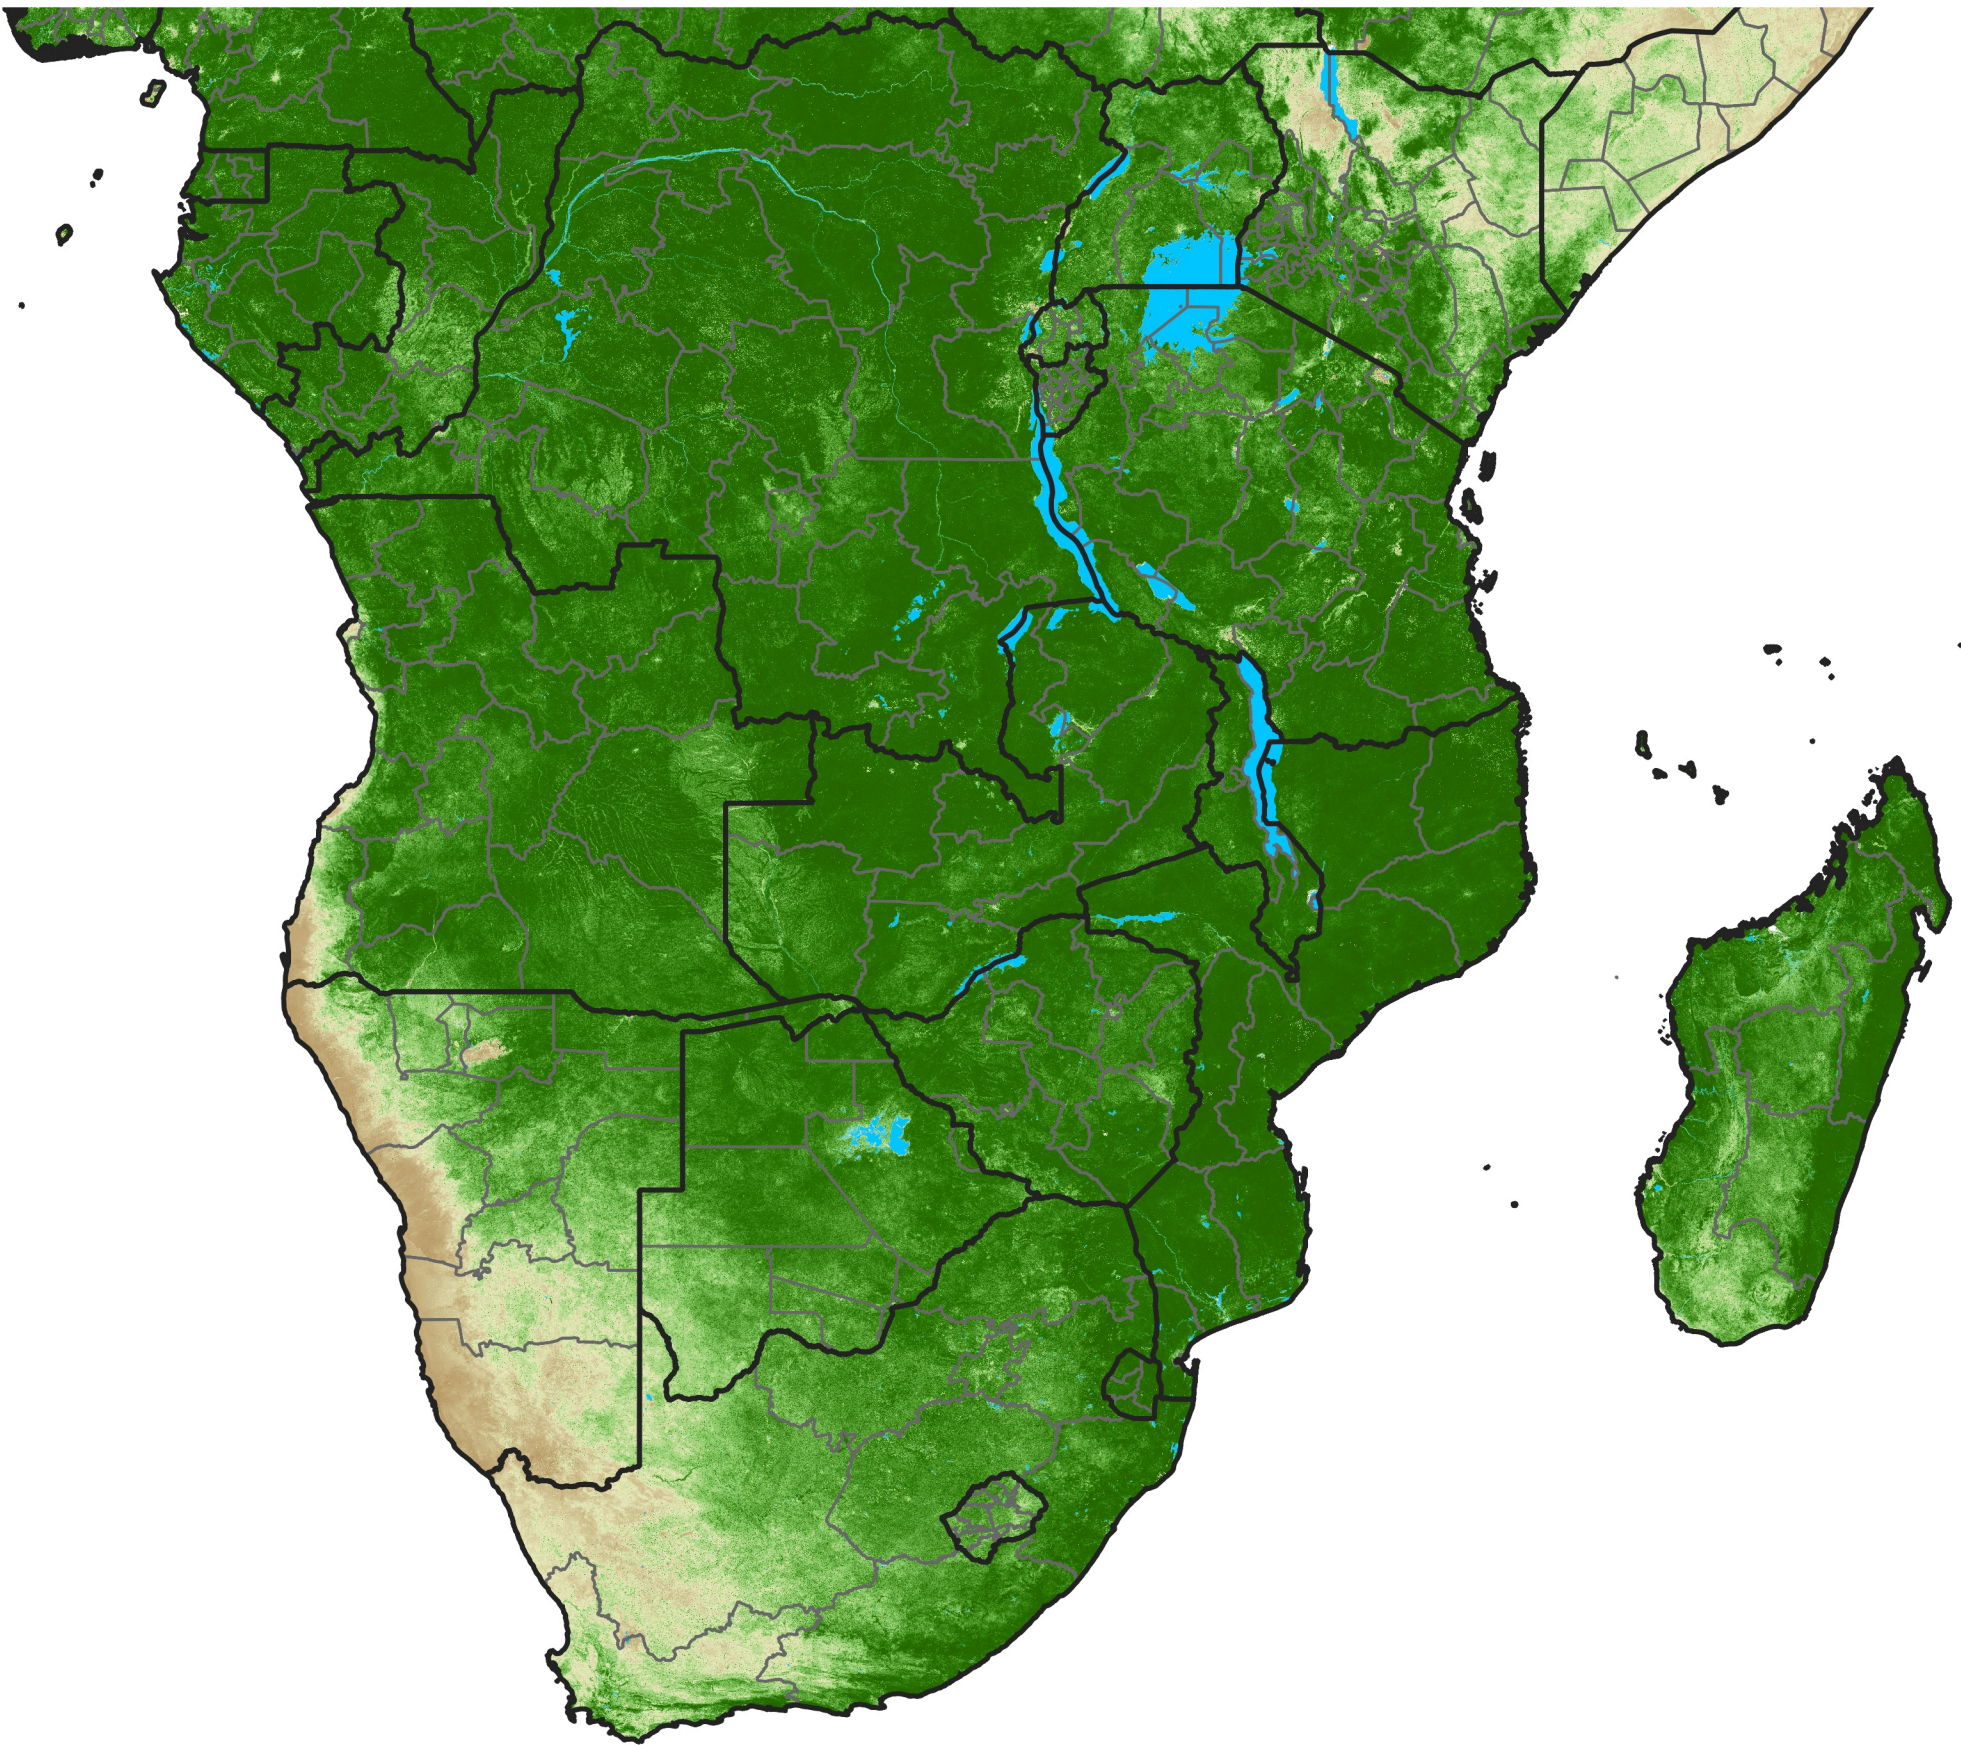

# Southern Africa Temporally Smoothed NDVI

Period 10 / April 01 - 10, 2026

NDVI

0.1 0.2 0.3 0.4 0.5 0.6 0.7 0.8 0.9

Sparse

Moderate

Dense