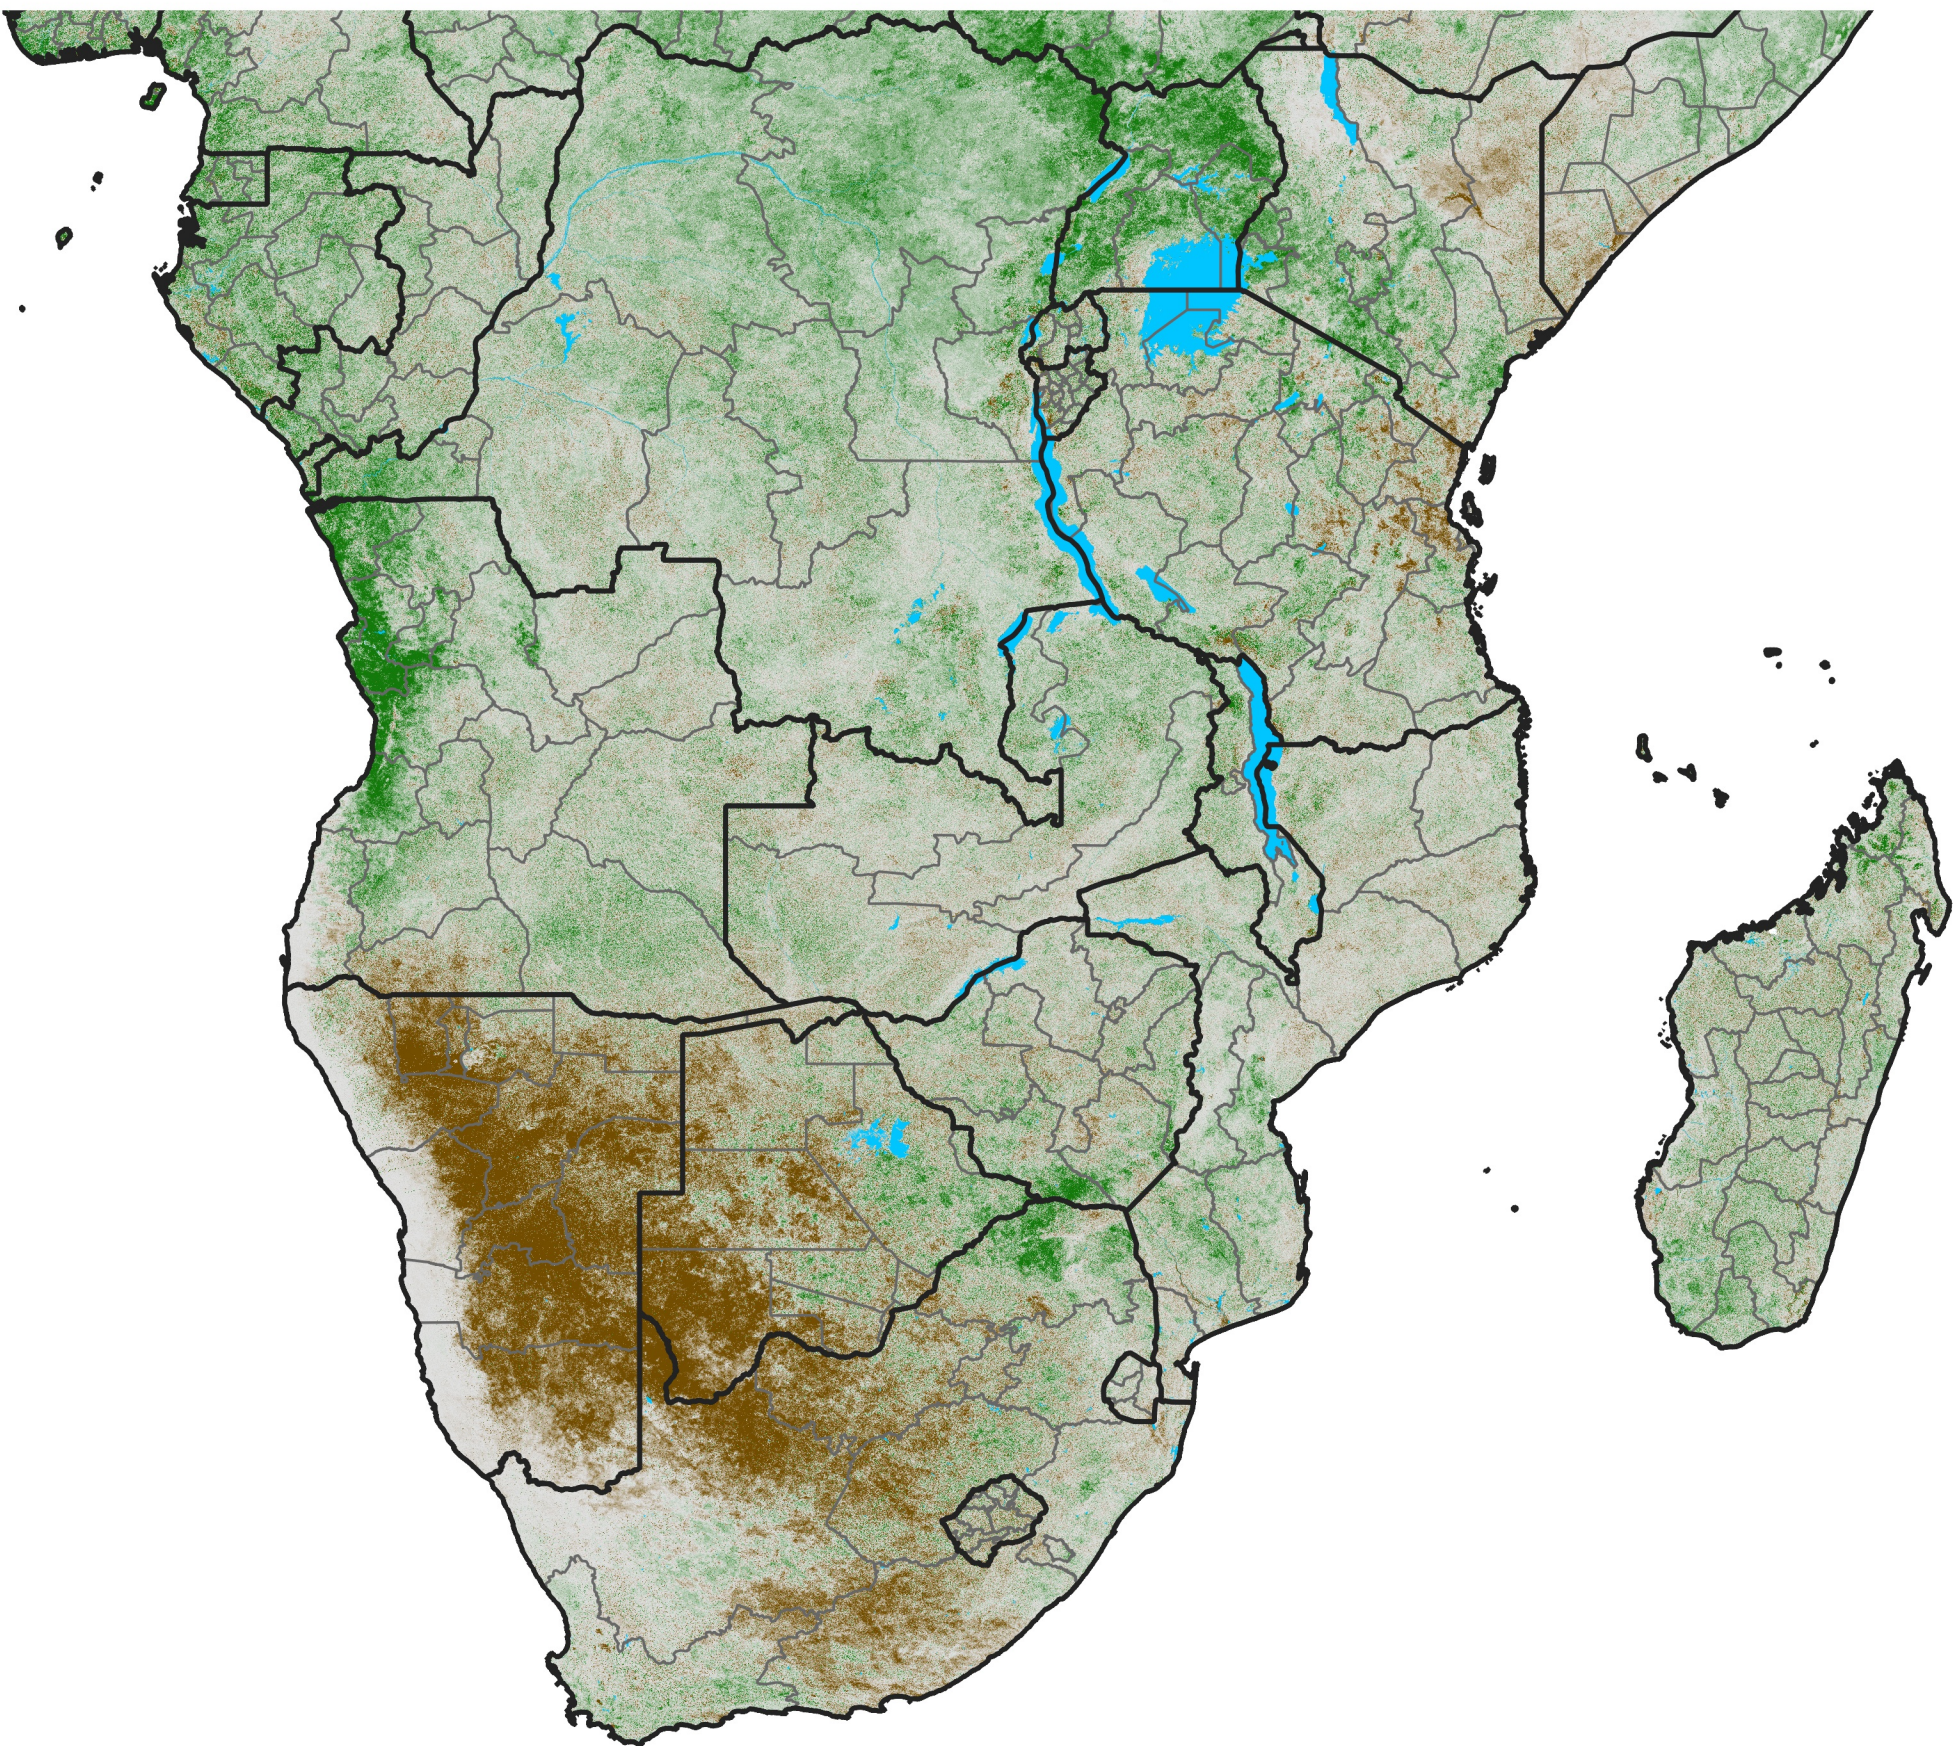

Southern Africa

NDVI Difference

2013 minus 2012

Period 14 / Mar 01 - 10, 2013

NDVI Difference

< -0.3 -0.2 -0.1 -0.05 0.05 0.1 0.2 > 0.3

Negative

No Difference