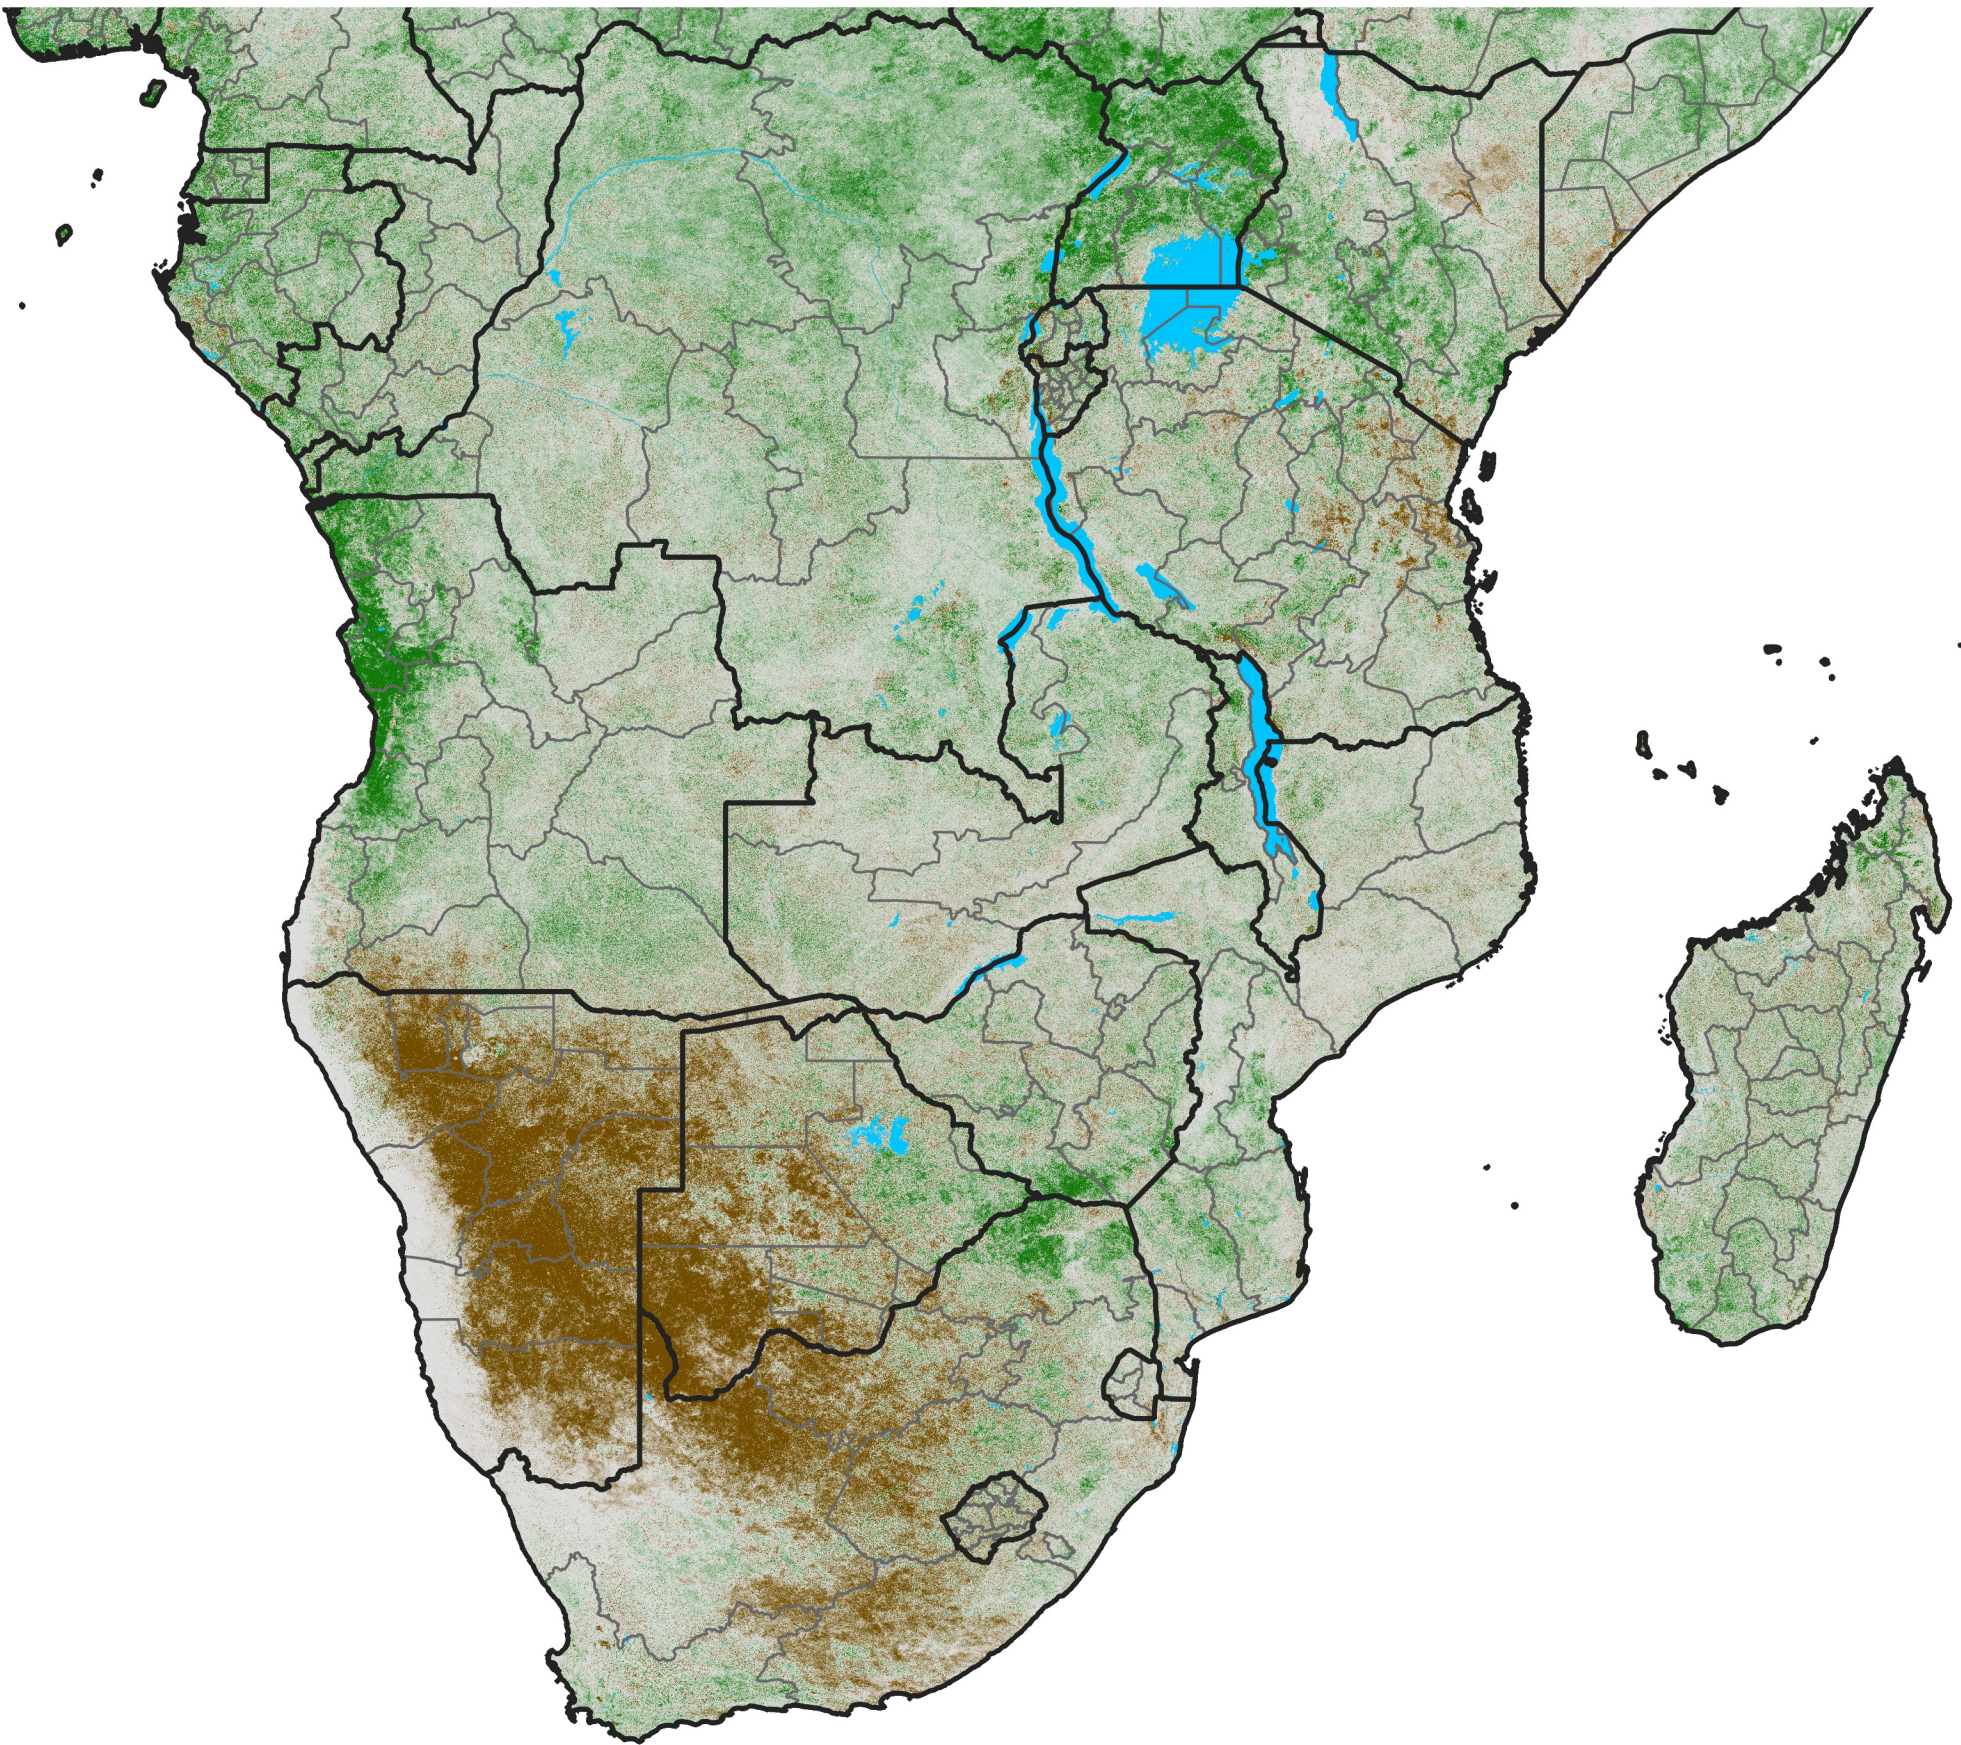

Southern Africa

NDVI Difference

2013 minus 2012

Period 15 / Mar 06 - 15, 2013

NDVI Difference

< -0.3 -0.2 -0.1 -0.05 0.05 0.1 0.2 >0.3

Negative

No Difference