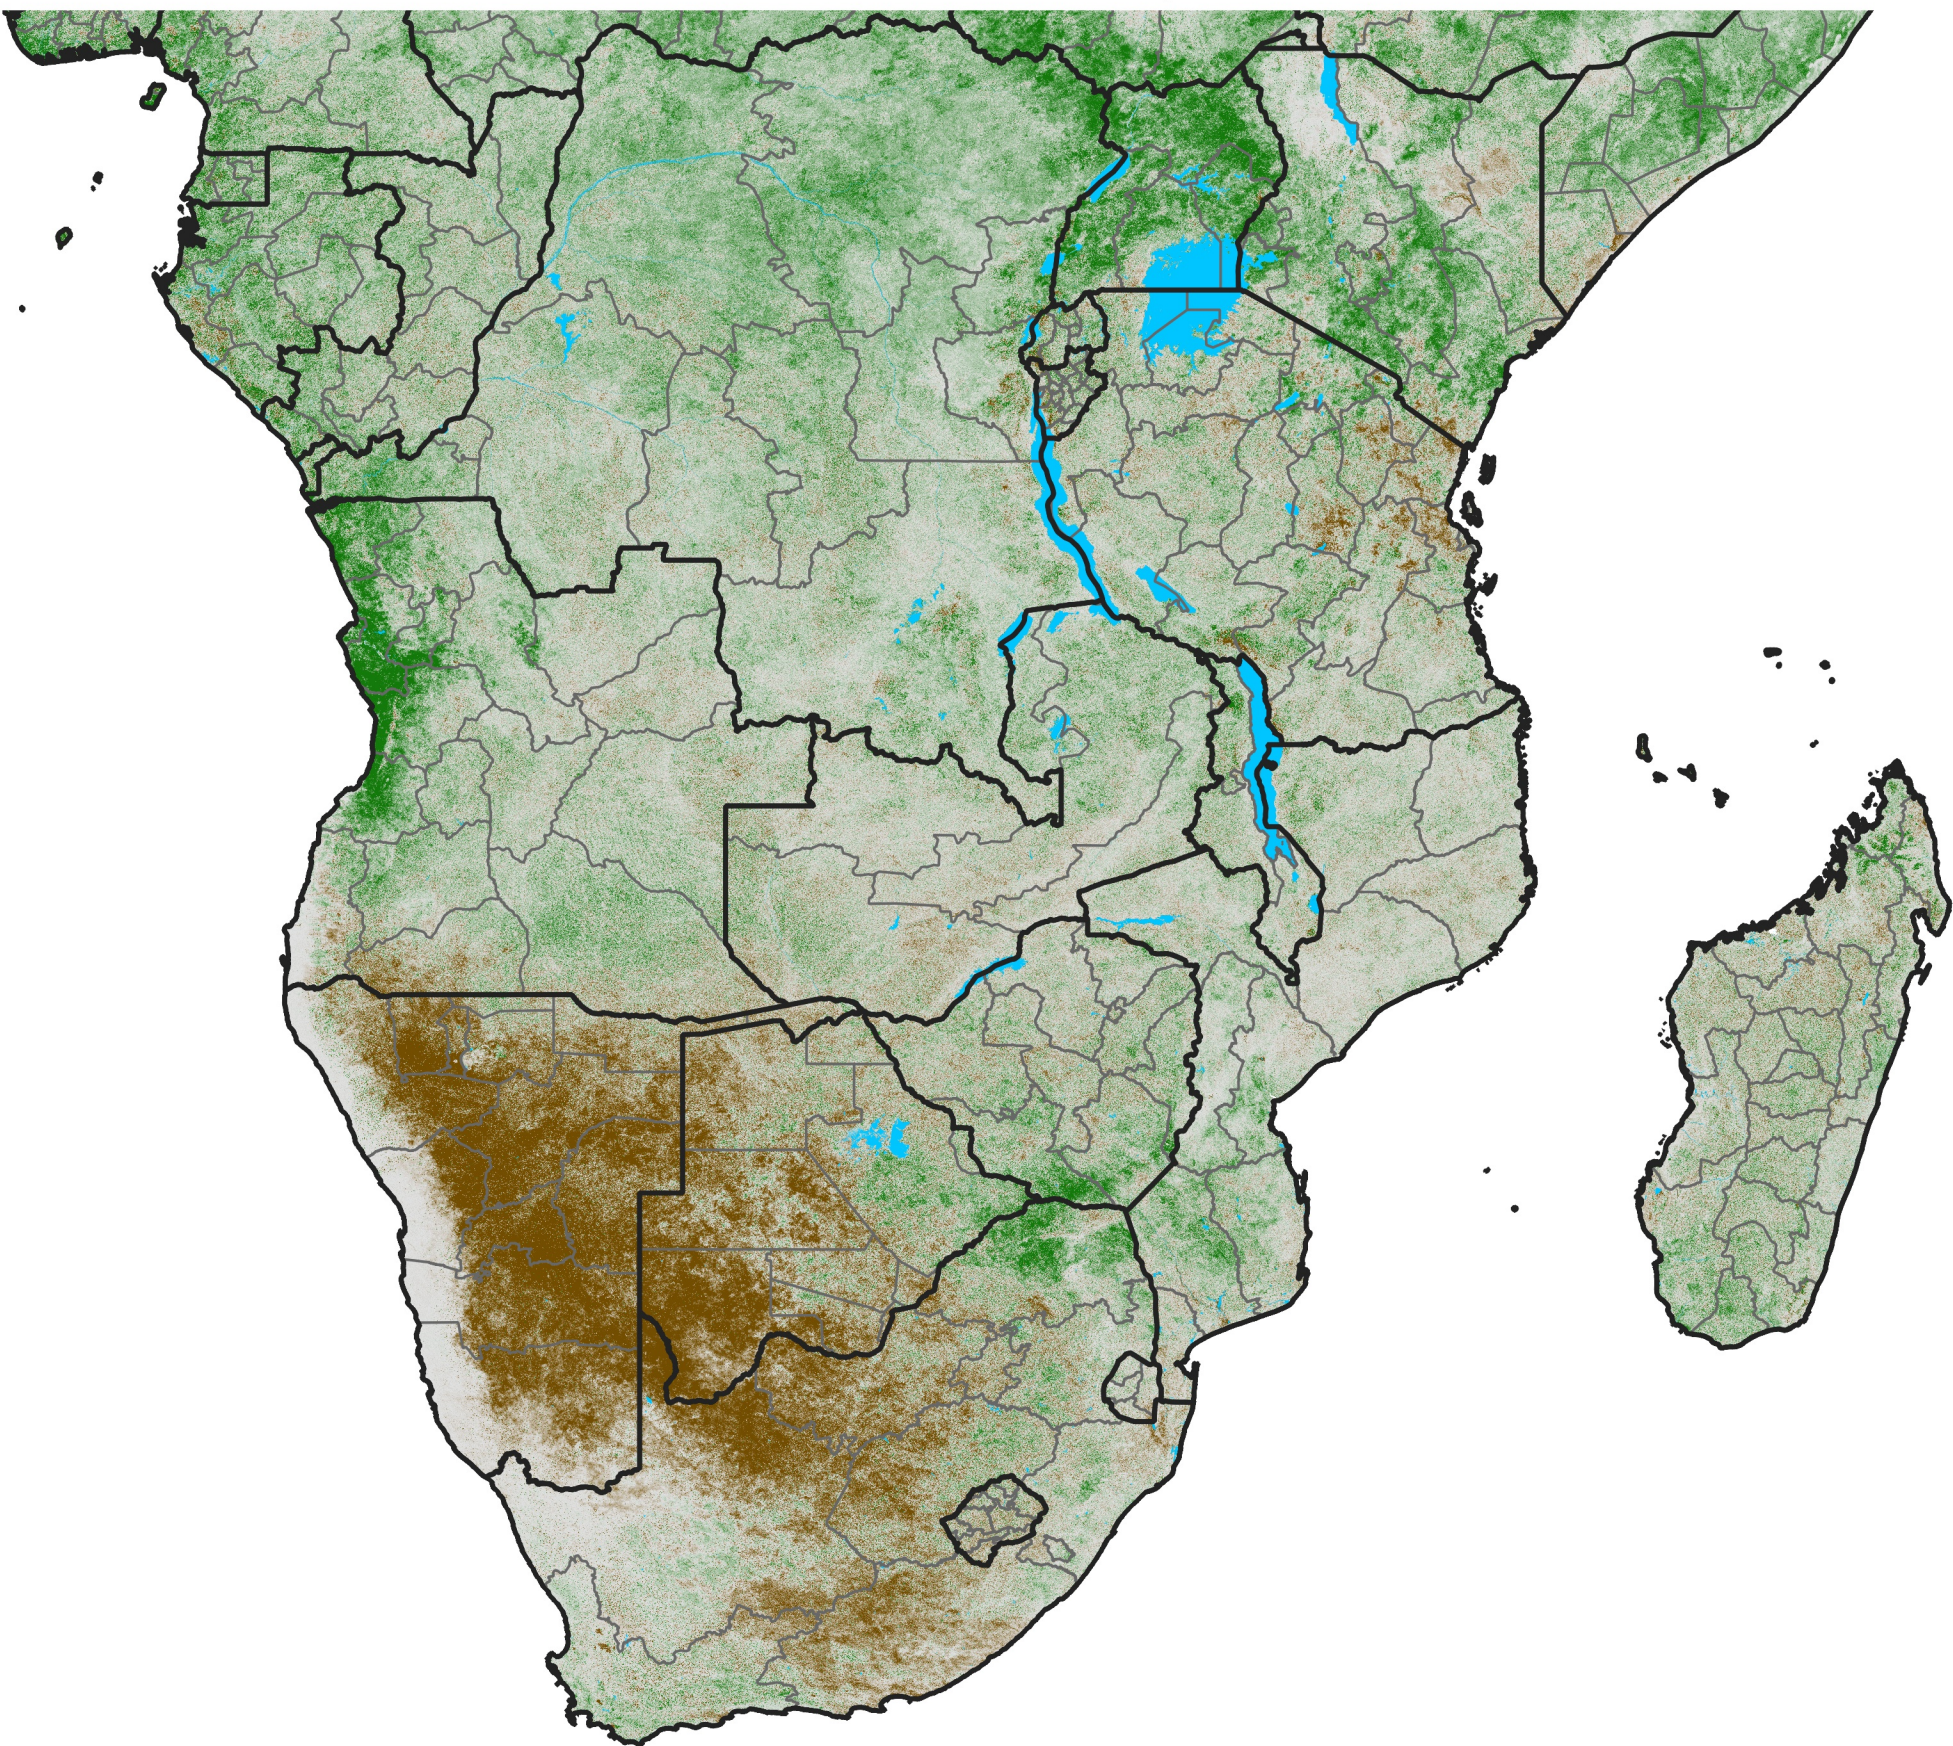

Southern Africa

NDVI Difference

2013 minus 2012

Period 16 / Mar 11 - 20, 2013

NDVI Difference

< -0.3 -0.2 -0.1 -0.05 0.05 0.1 0.2 >0.3

Negative

No Difference