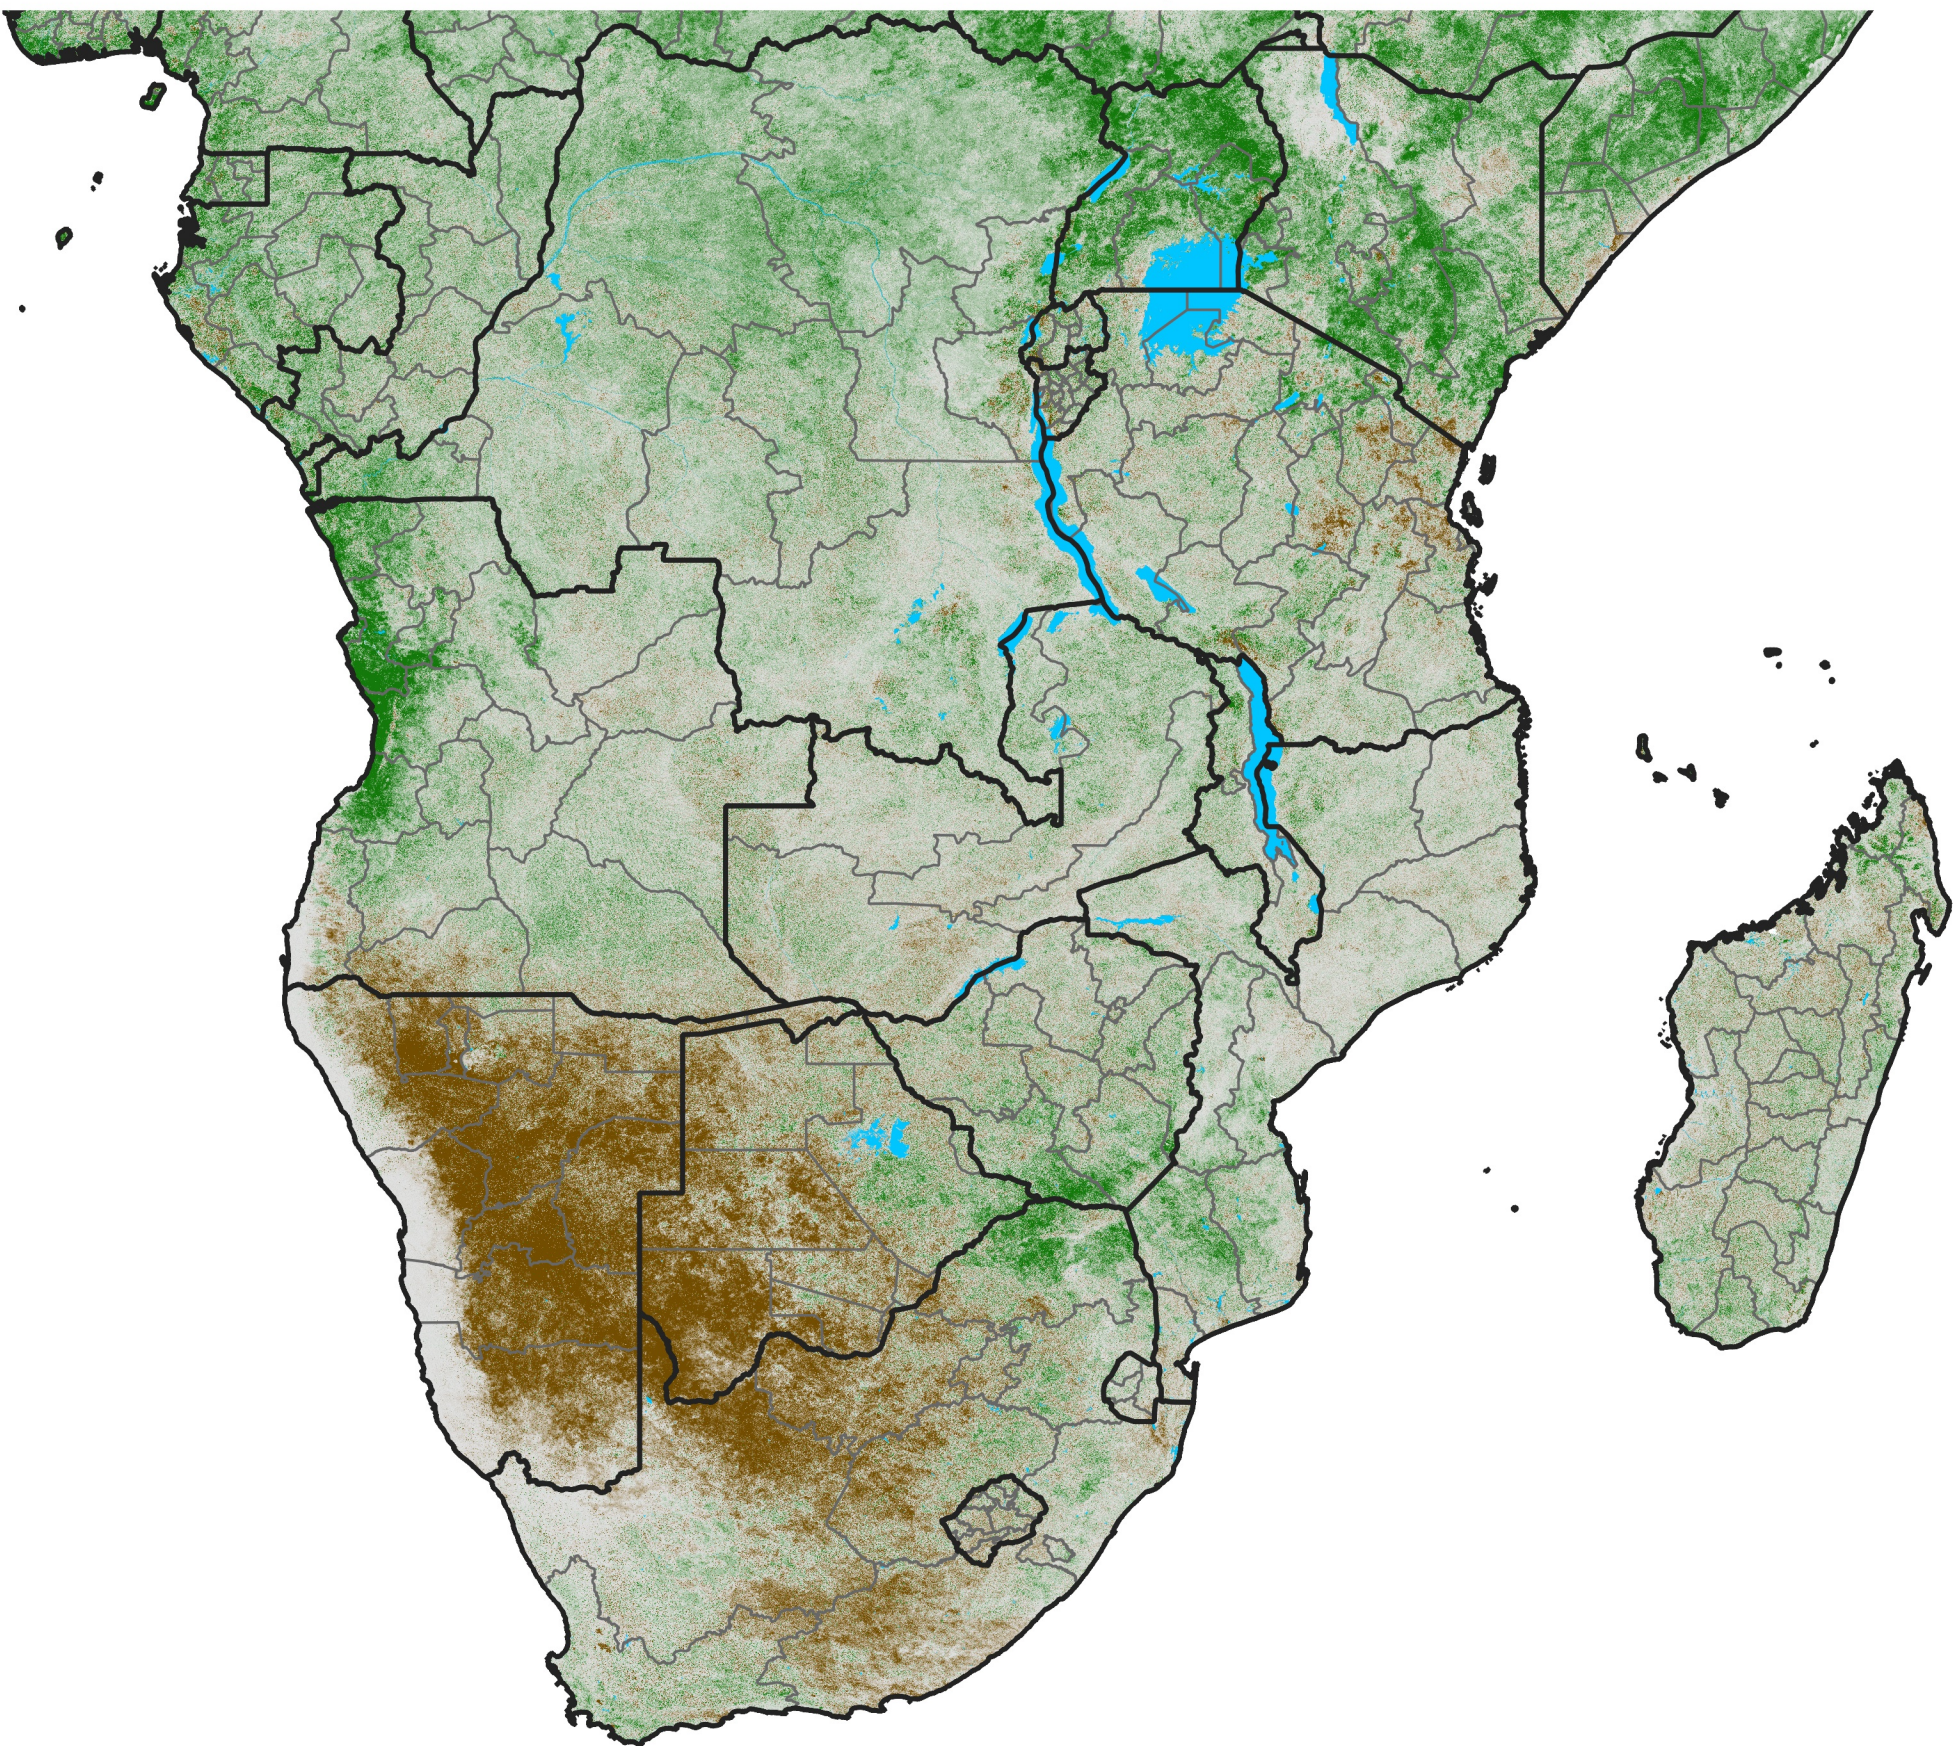

Southern Africa

NDVI Difference

2013 minus 2012

Period 17 / Mar 16 - 25, 2013

NDVI Difference

< -0.3 -0.2 -0.1 -0.05 0.05 0.1 0.2 > 0.3

Negative

No Difference