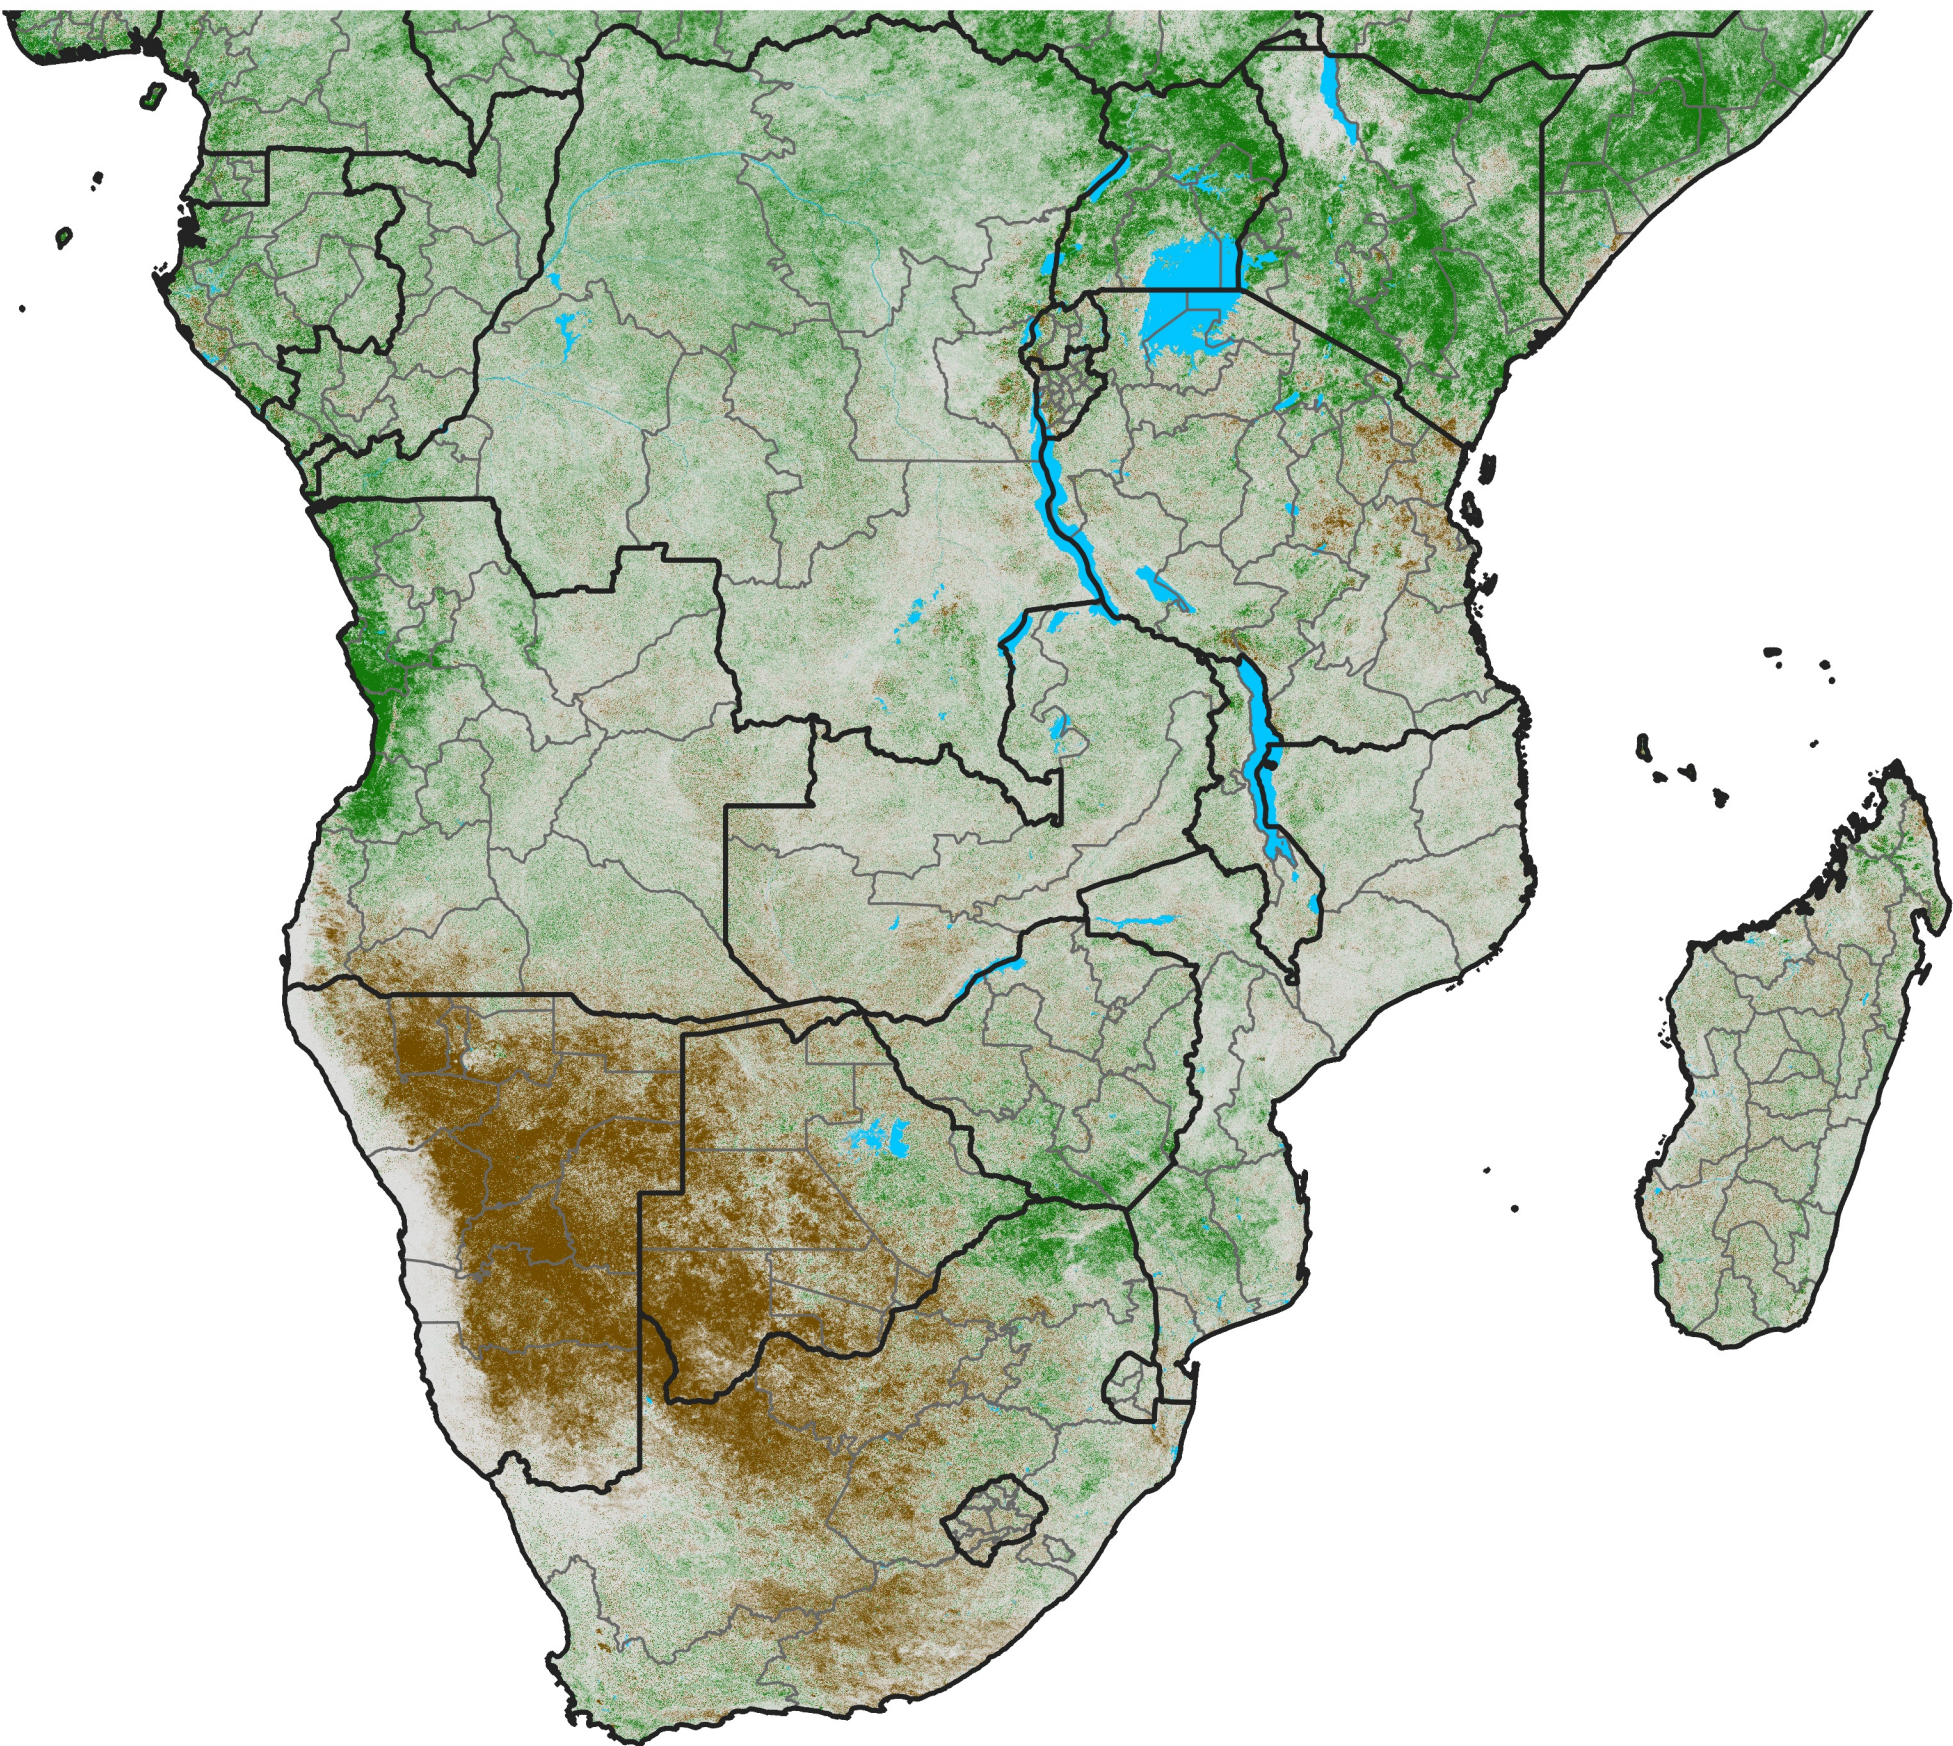

Southern Africa

NDVI Difference

2013 minus 2012

Period 18 / Mar 21 - 31, 2013

NDVI Difference

< -0.3 -0.2 -0.1 -0.05 0.05 0.1 0.2 > 0.3

Negative

No Difference