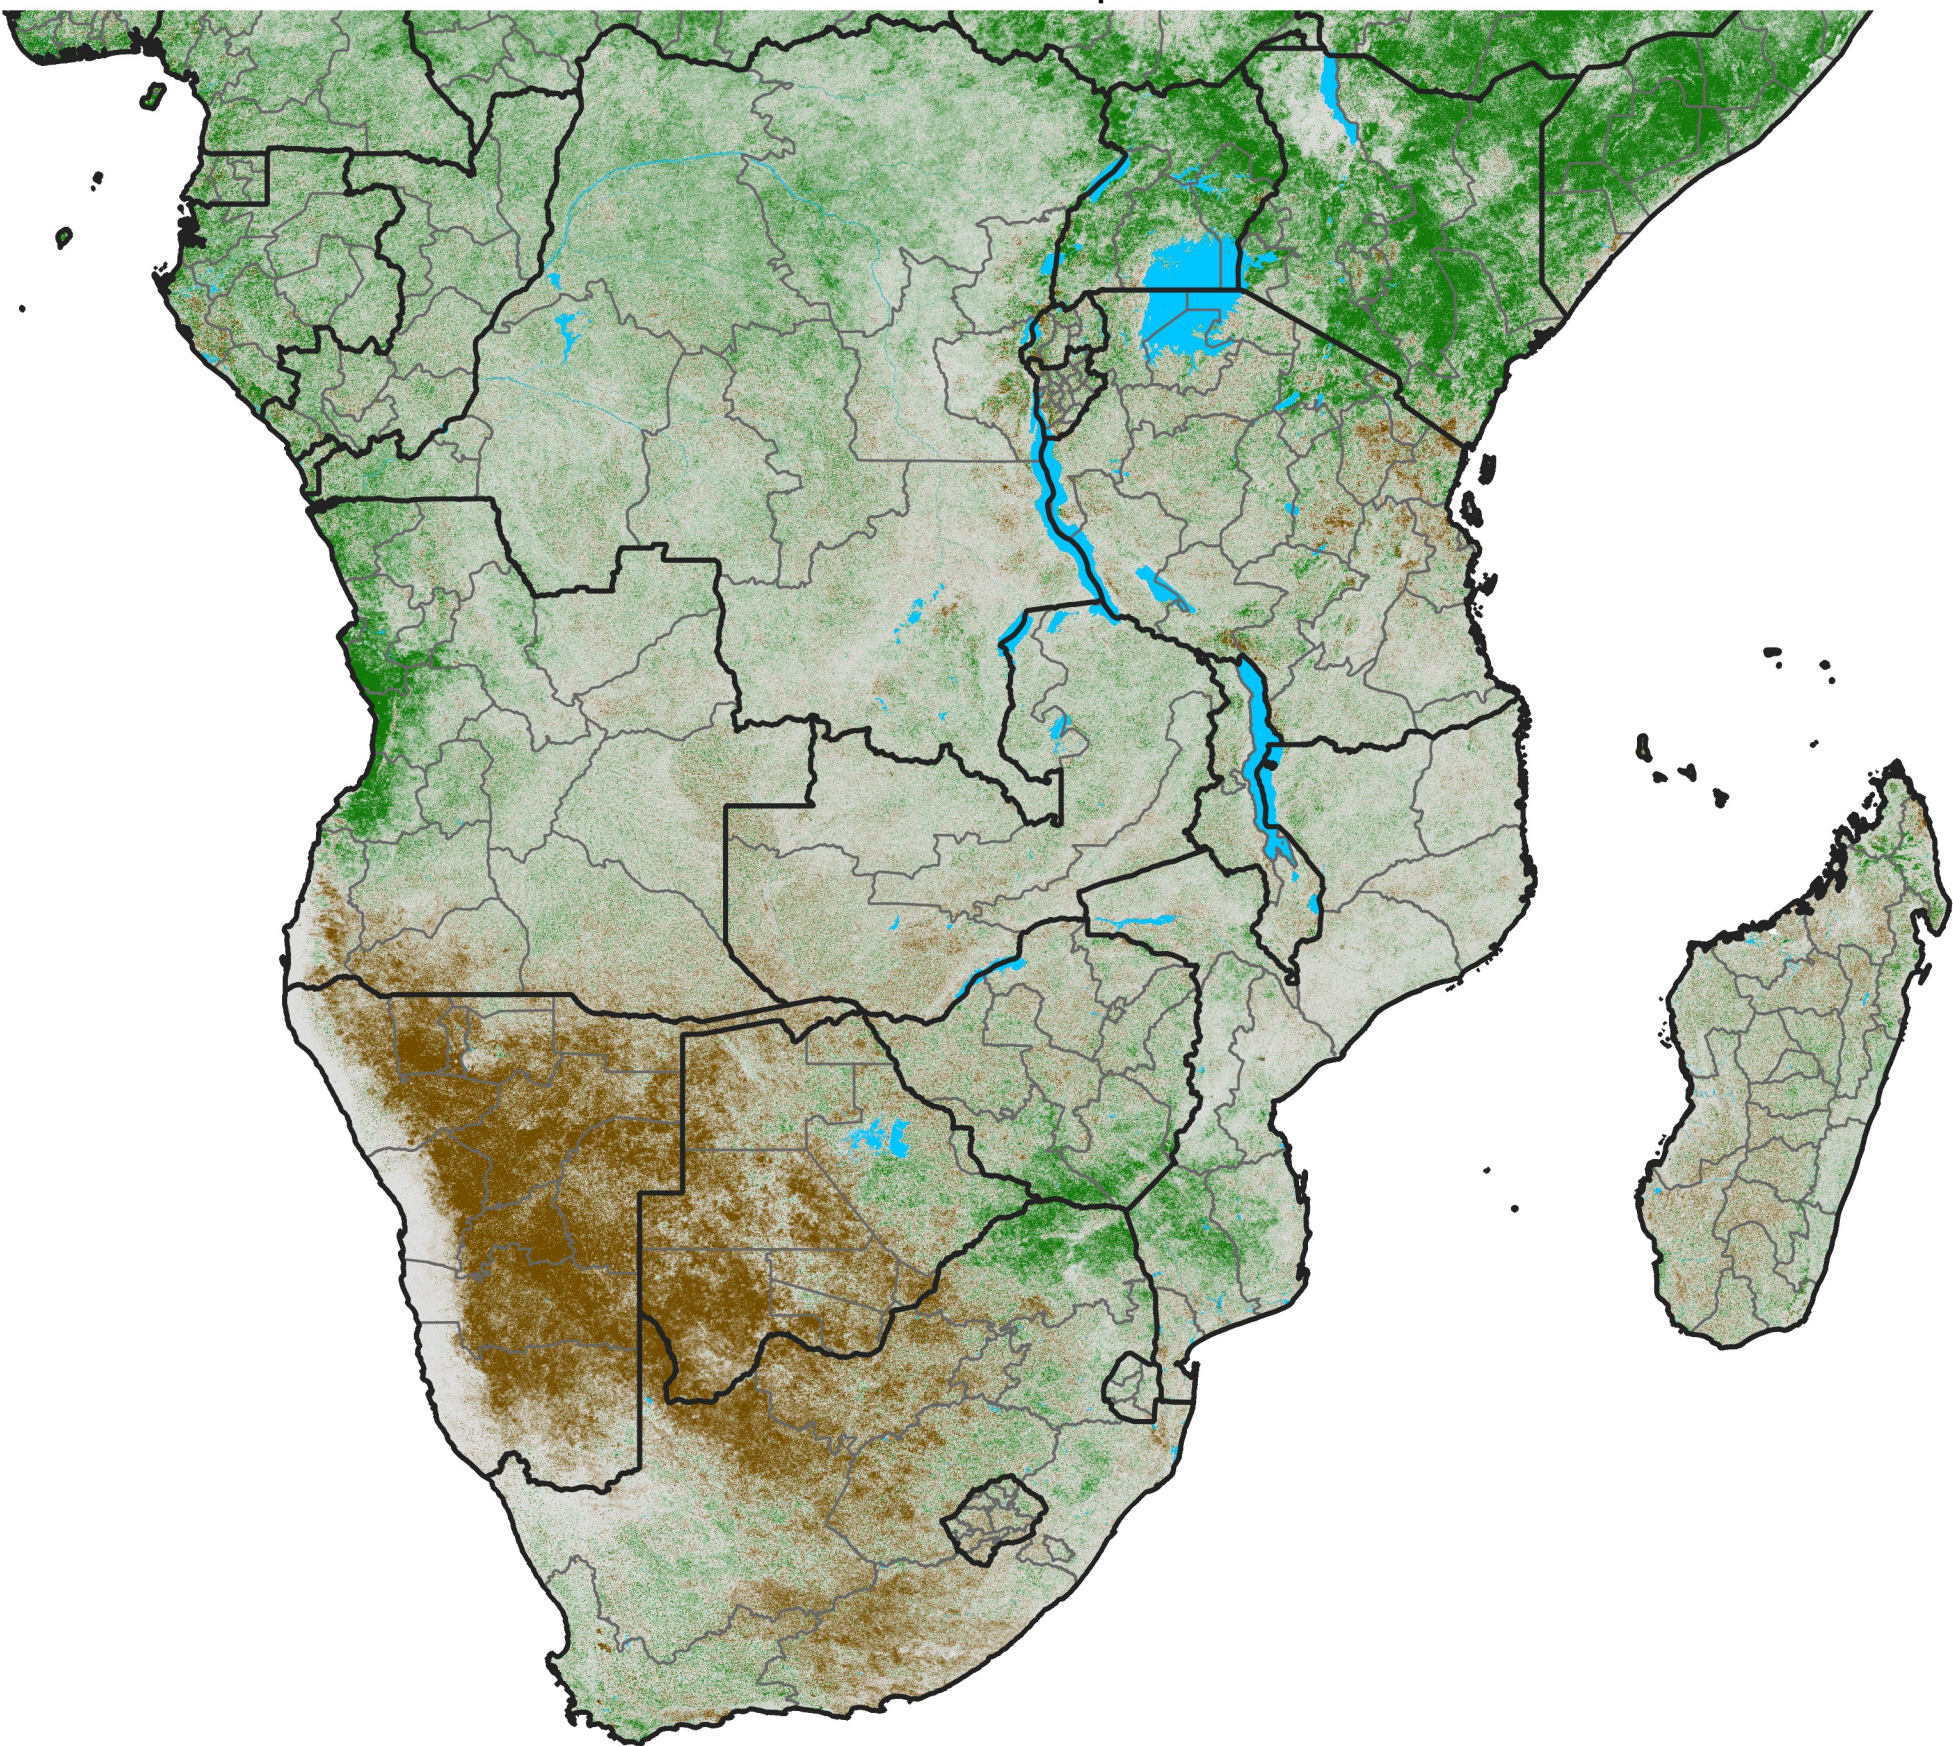

Southern Africa

NDVI Difference

2013 minus 2012

Period 19 / Mar 26 - Apr 05, 2013

NDVI Difference

< -0.3 -0.2 -0.1 -0.05 0.05 0.1 0.2 > 0.3

Negative

No Difference