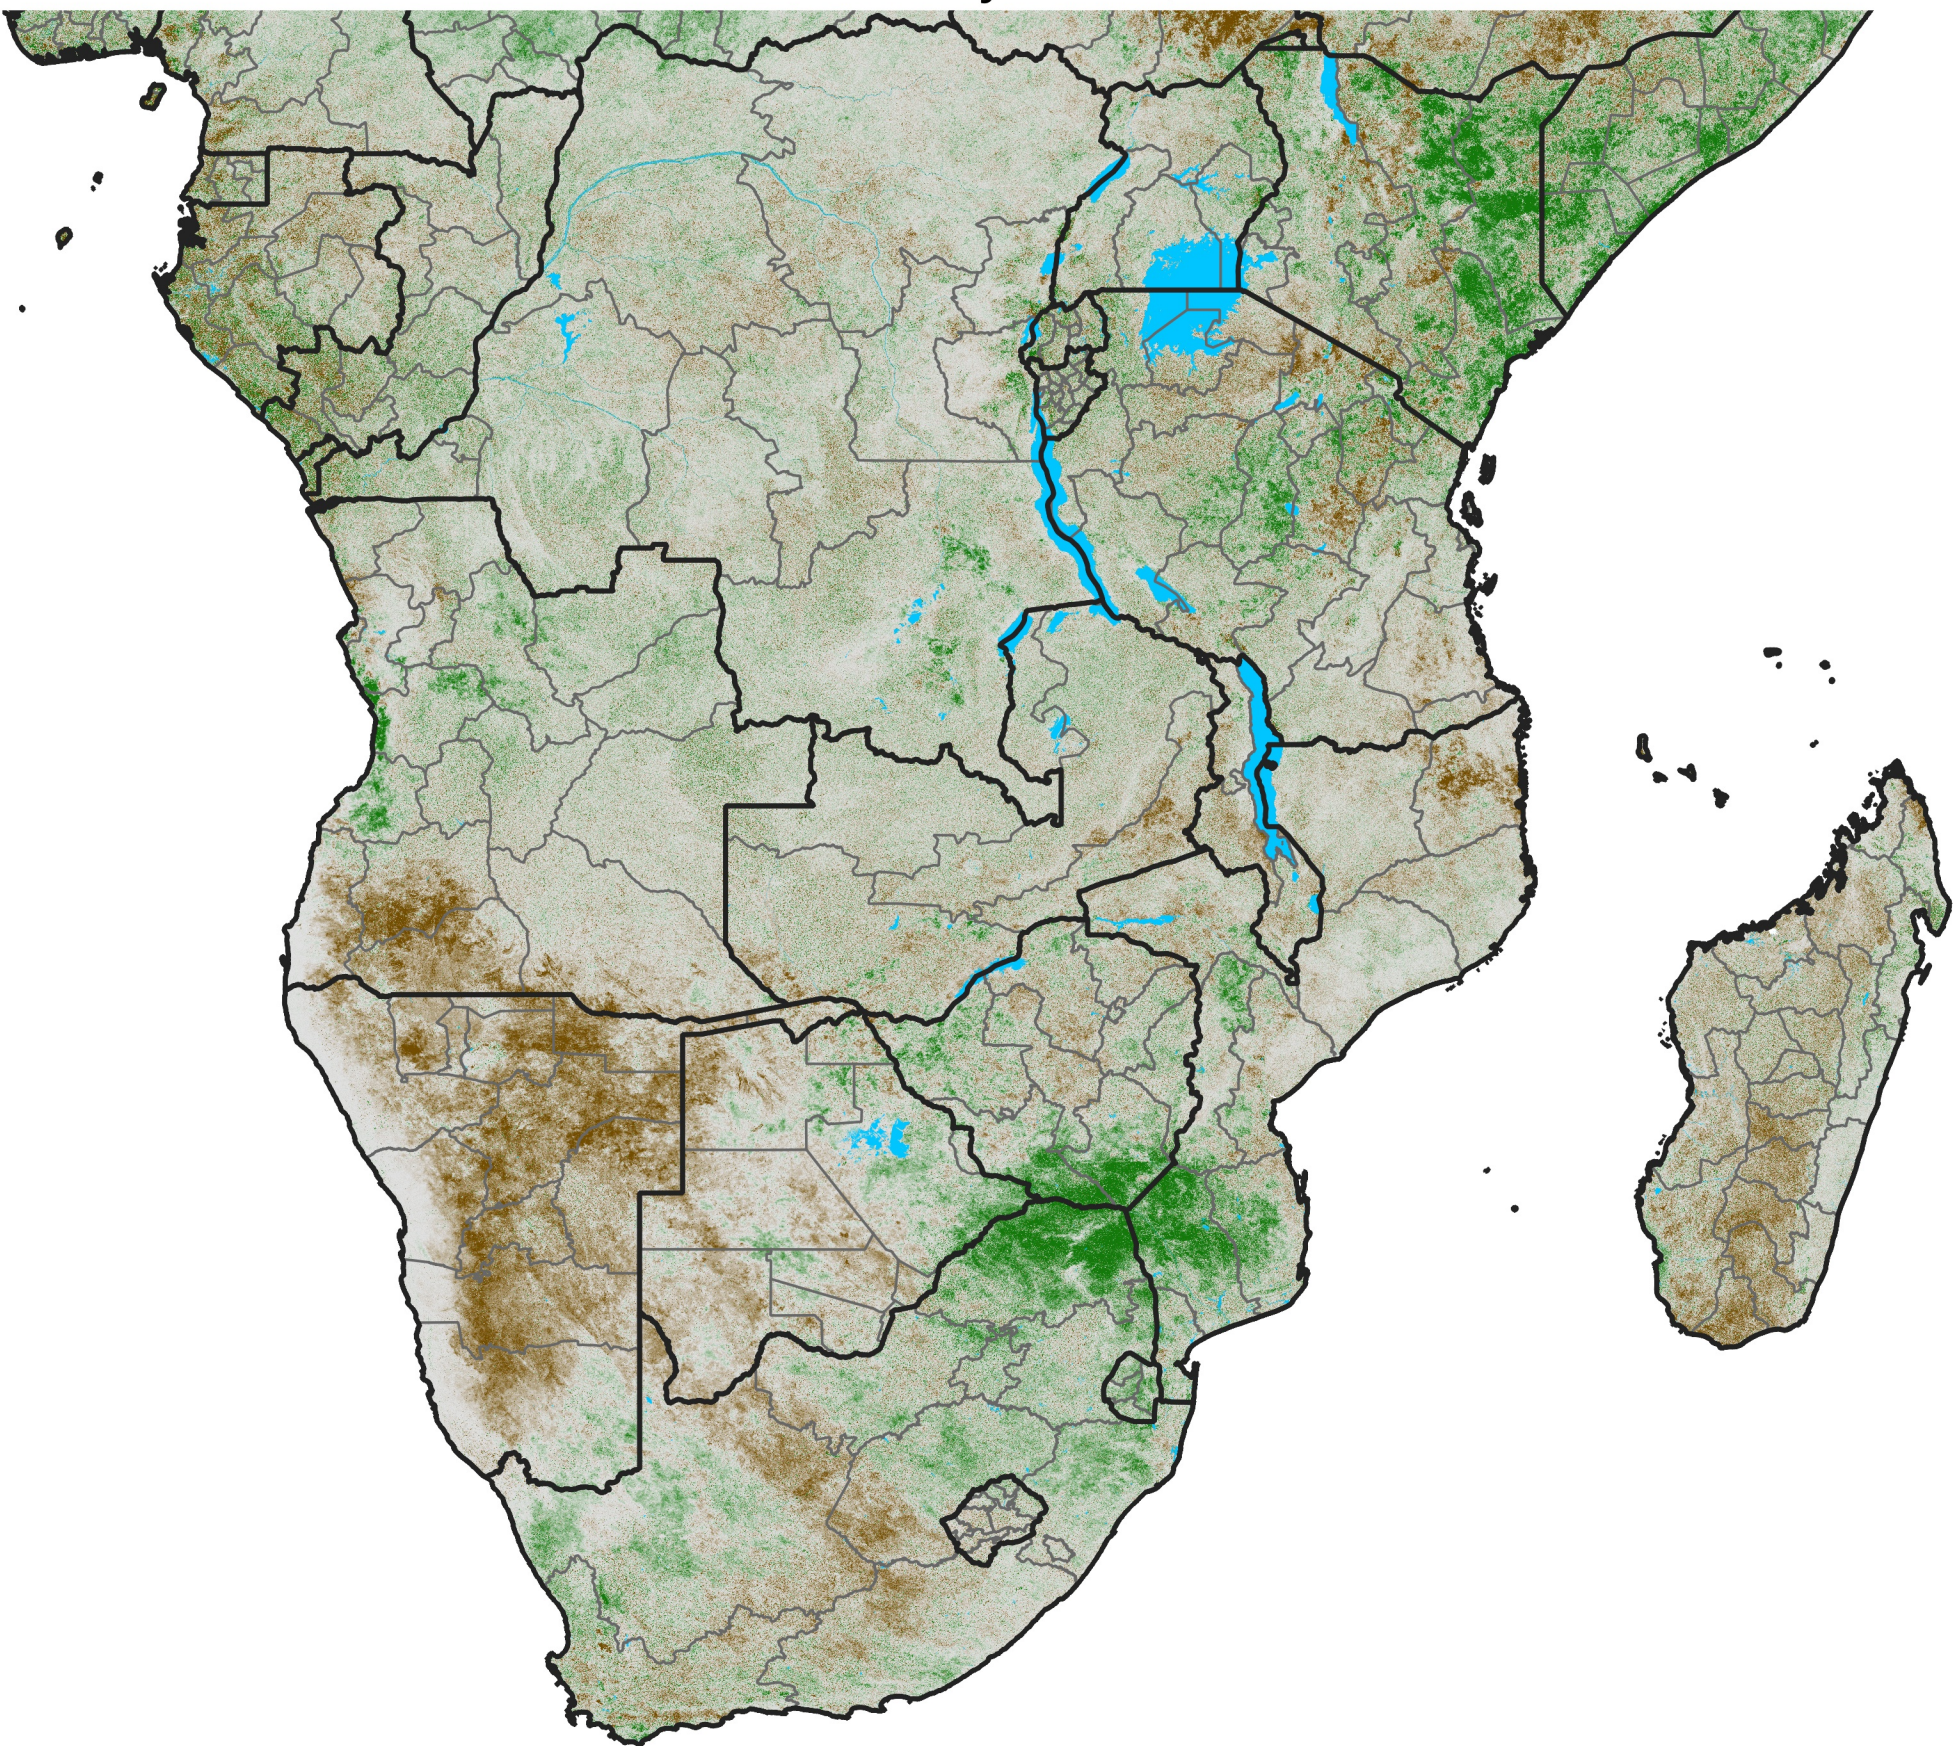

Southern Africa

NDVI Difference

2013 minus 2012

Period 28 / May 11 - 20, 2013

NDVI Difference

< -0.3 -0.2 -0.1 -0.05 0.05 0.1 0.2 >0.3

Negative

No Difference