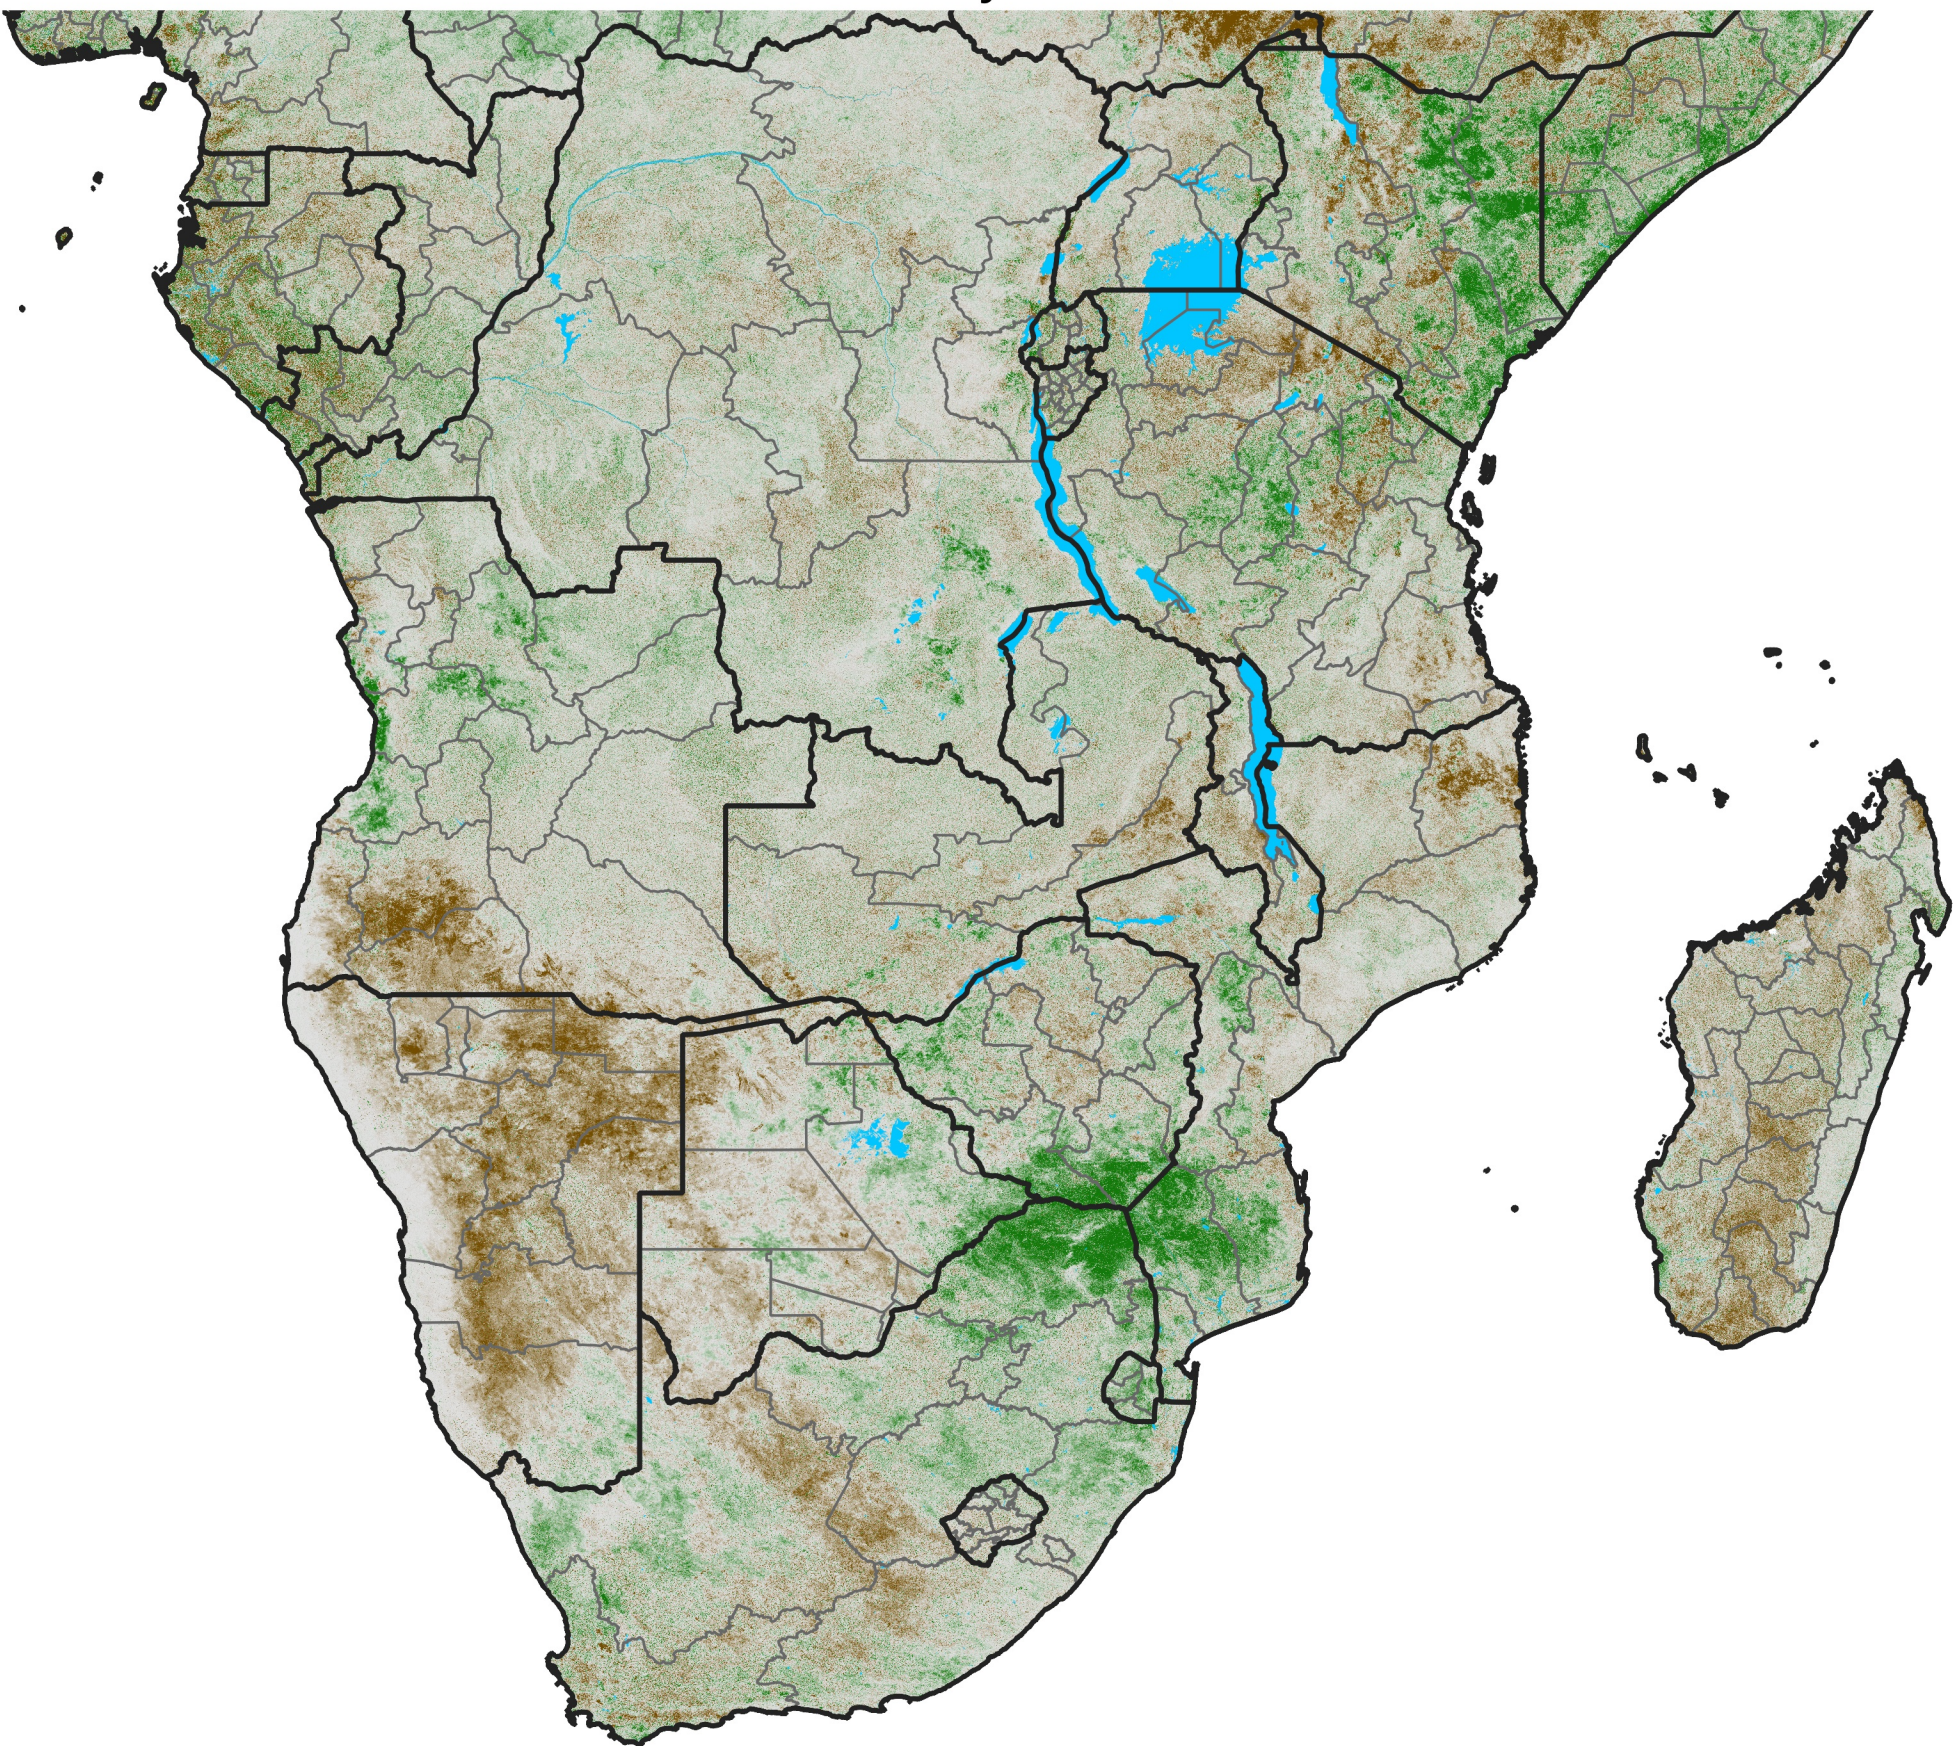

# Southern Africa

## NDVI Difference

2013 minus 2012

Period 29 / May 16 - 25, 2013

### NDVI Difference

< -0.3   -0.2   -0.1   -0.05   0.05   0.1   0.2   > 0.3

Negative

No Difference

Positive