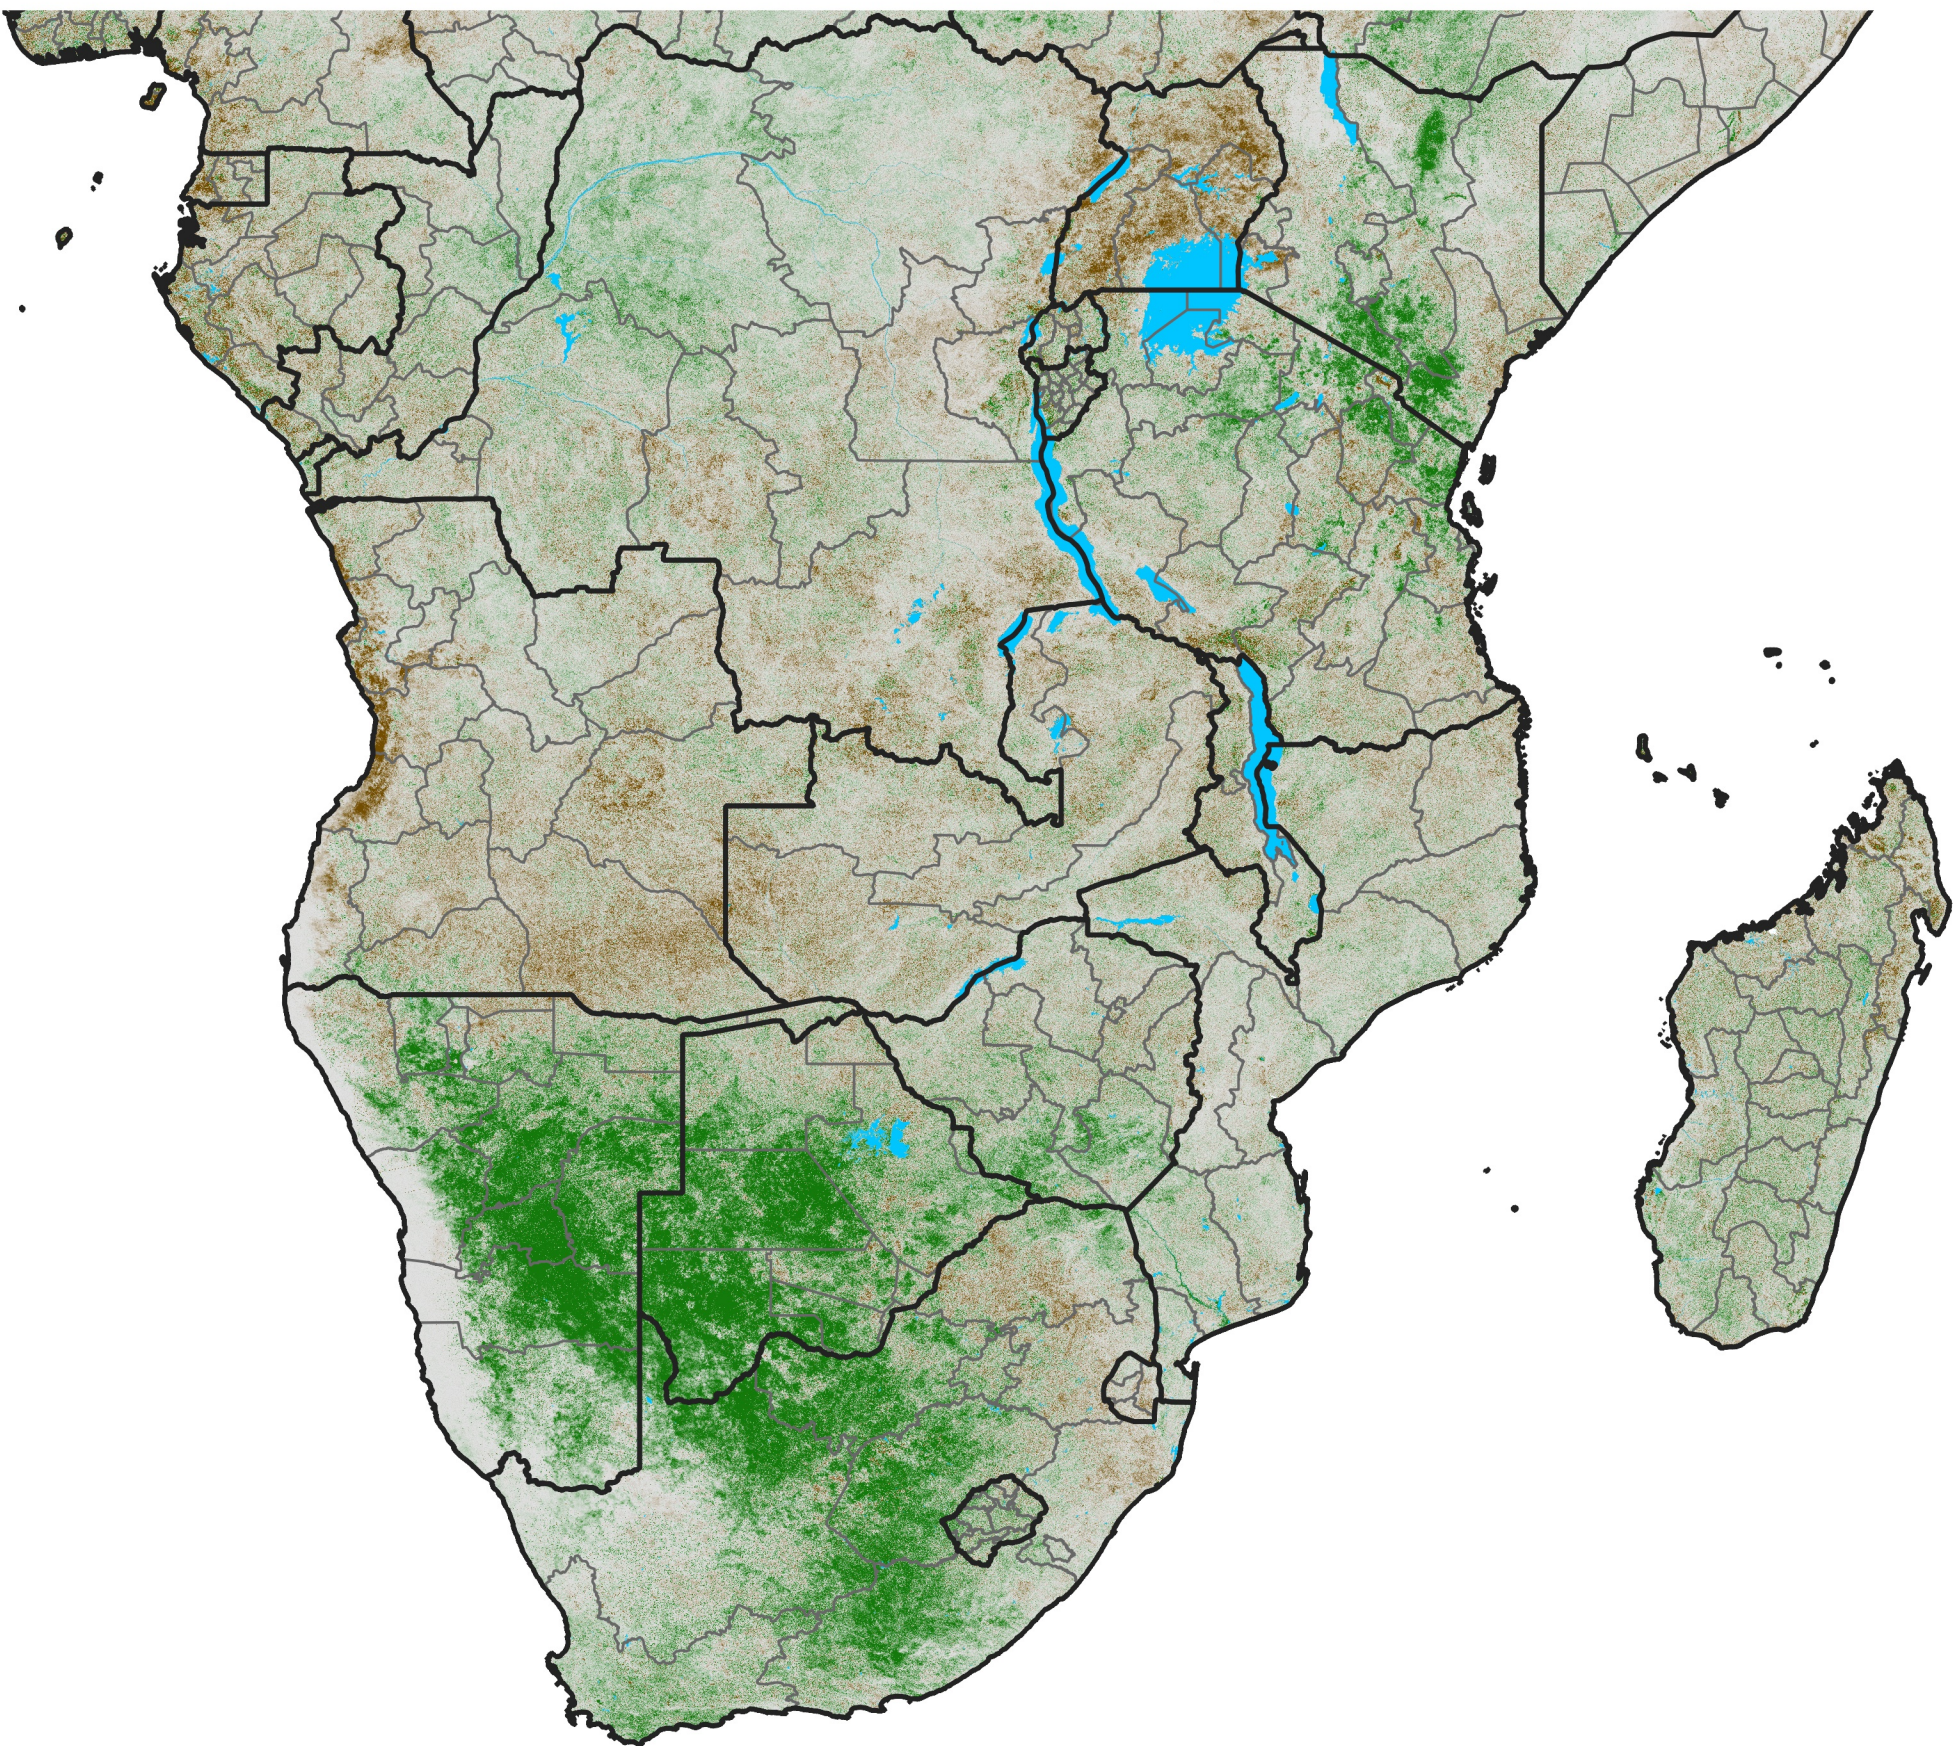

Southern Africa

NDVI Difference

2014 minus 2013

Period 13 / Feb 26 - Mar 05, 2014

NDVI Difference

< -0.3 -0.2 -0.1 -0.05 0.05 0.1 0.2 > 0.3

Negative

No Difference