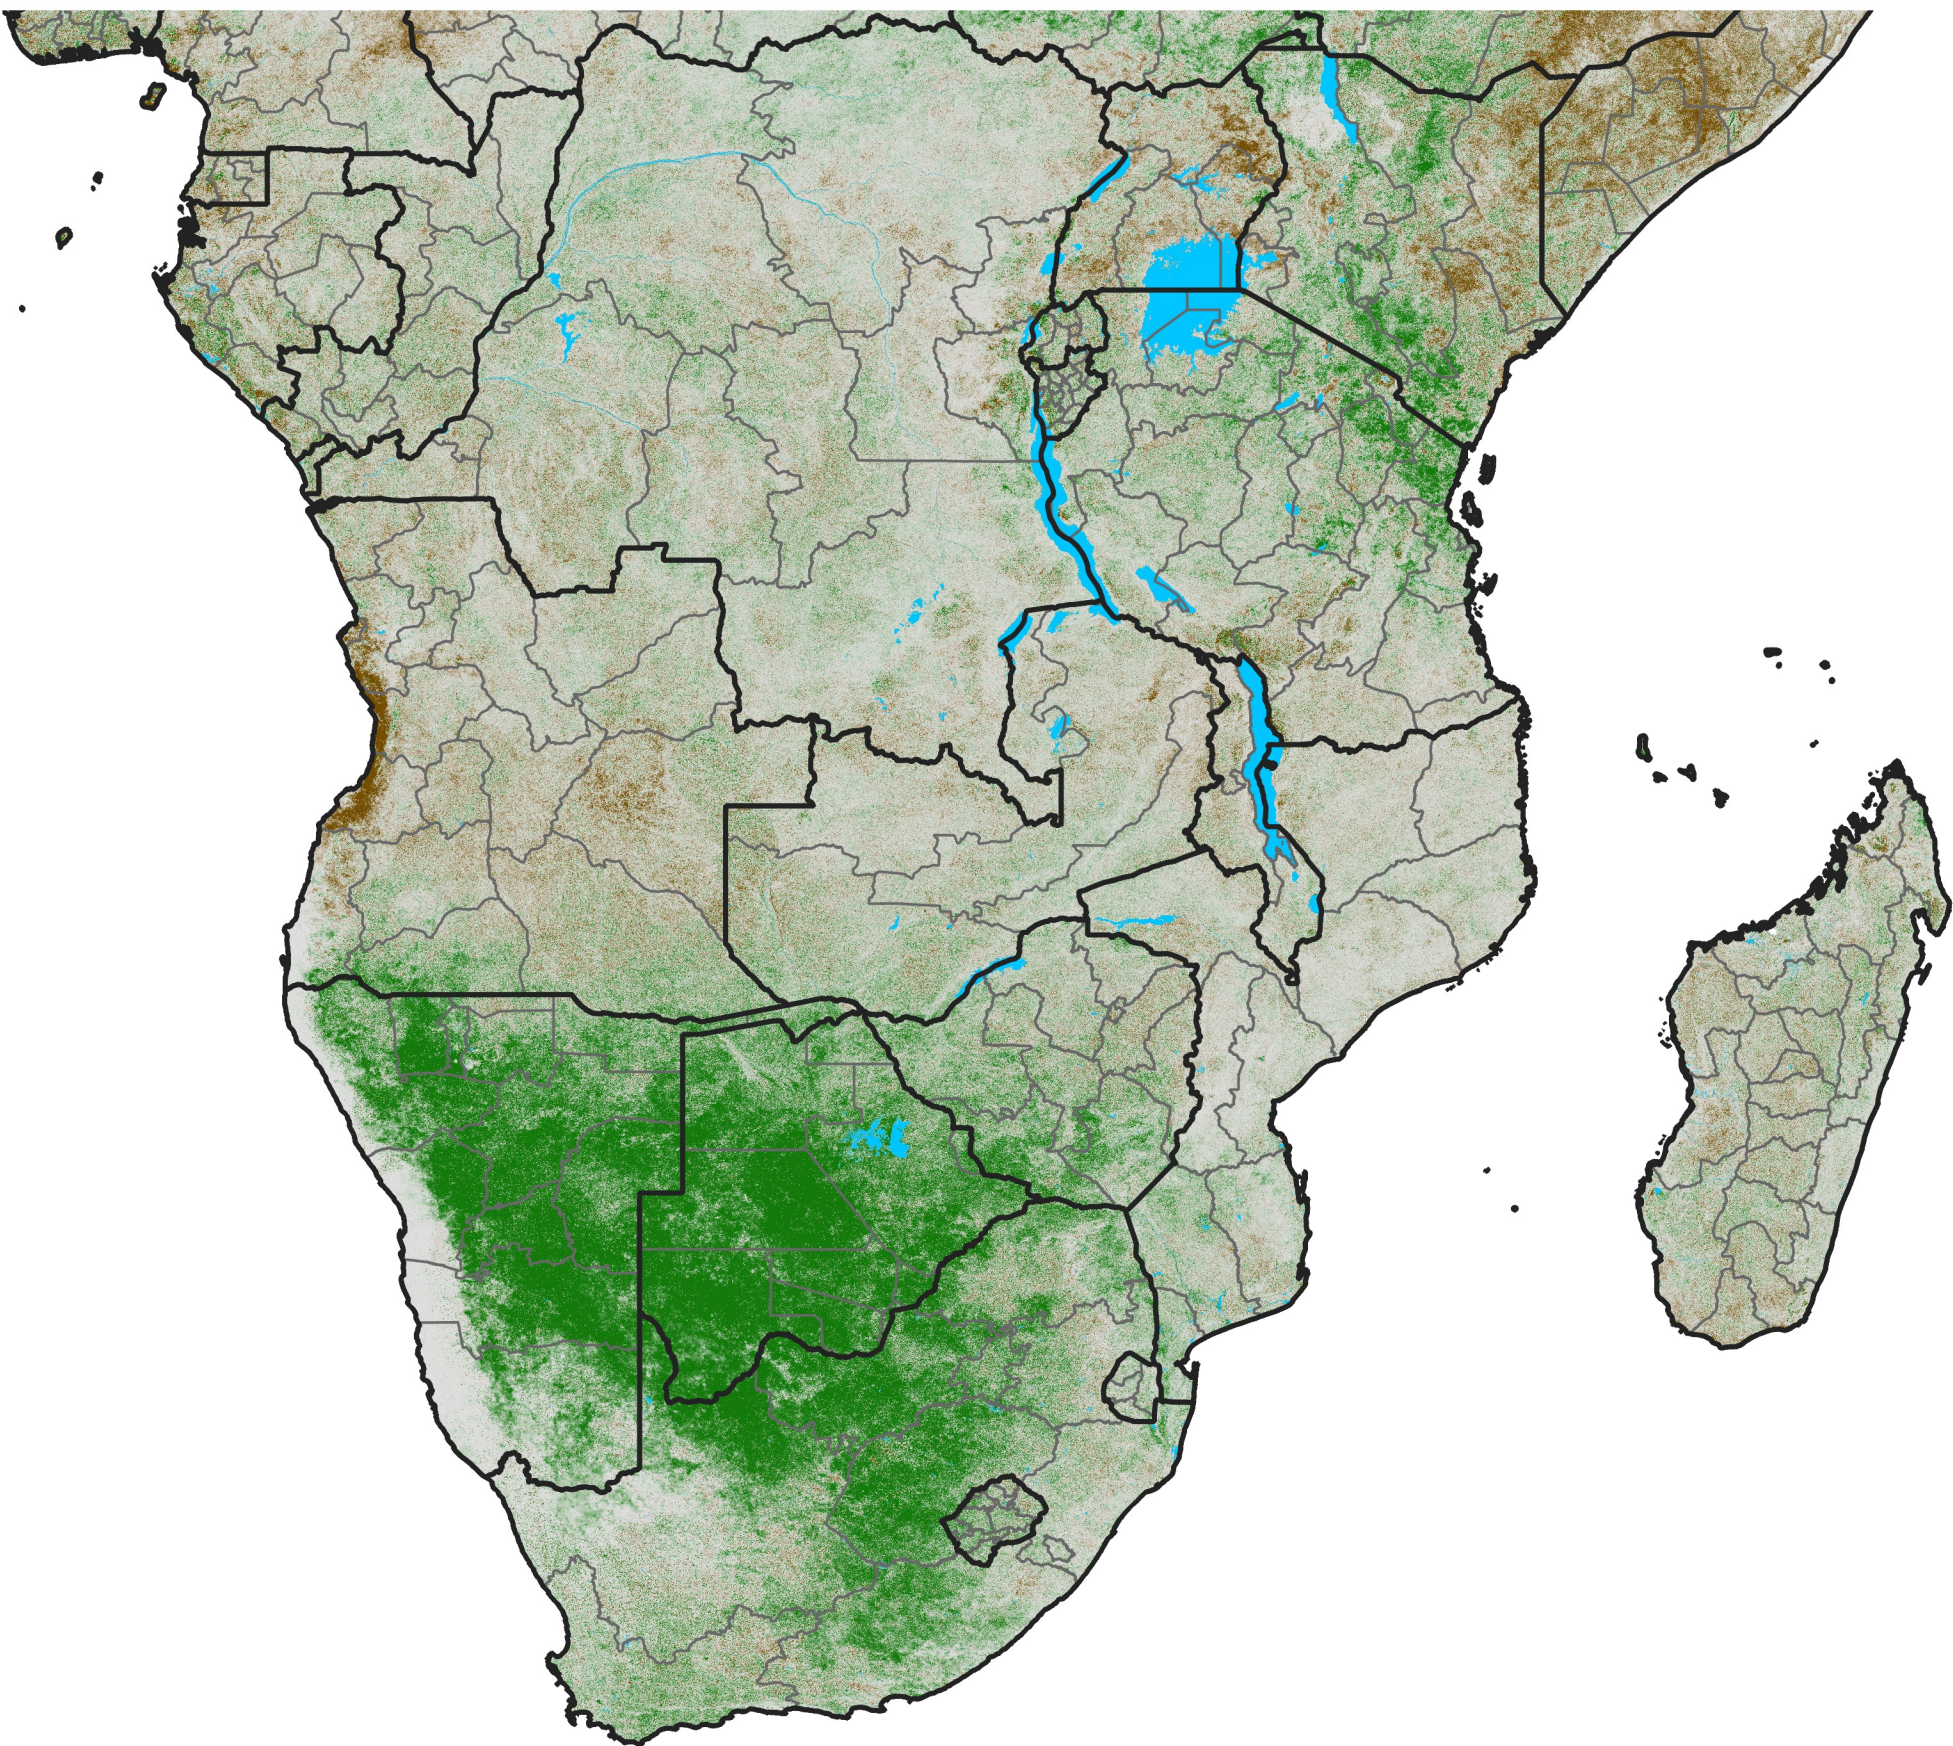

Southern Africa

NDVI Difference

2014 minus 2013

Period 18 / Mar 21 - 31, 2014

NDVI Difference

< -0.3 -0.2 -0.1 -0.05 0.05 0.1 0.2 > 0.3

Negative

No Difference