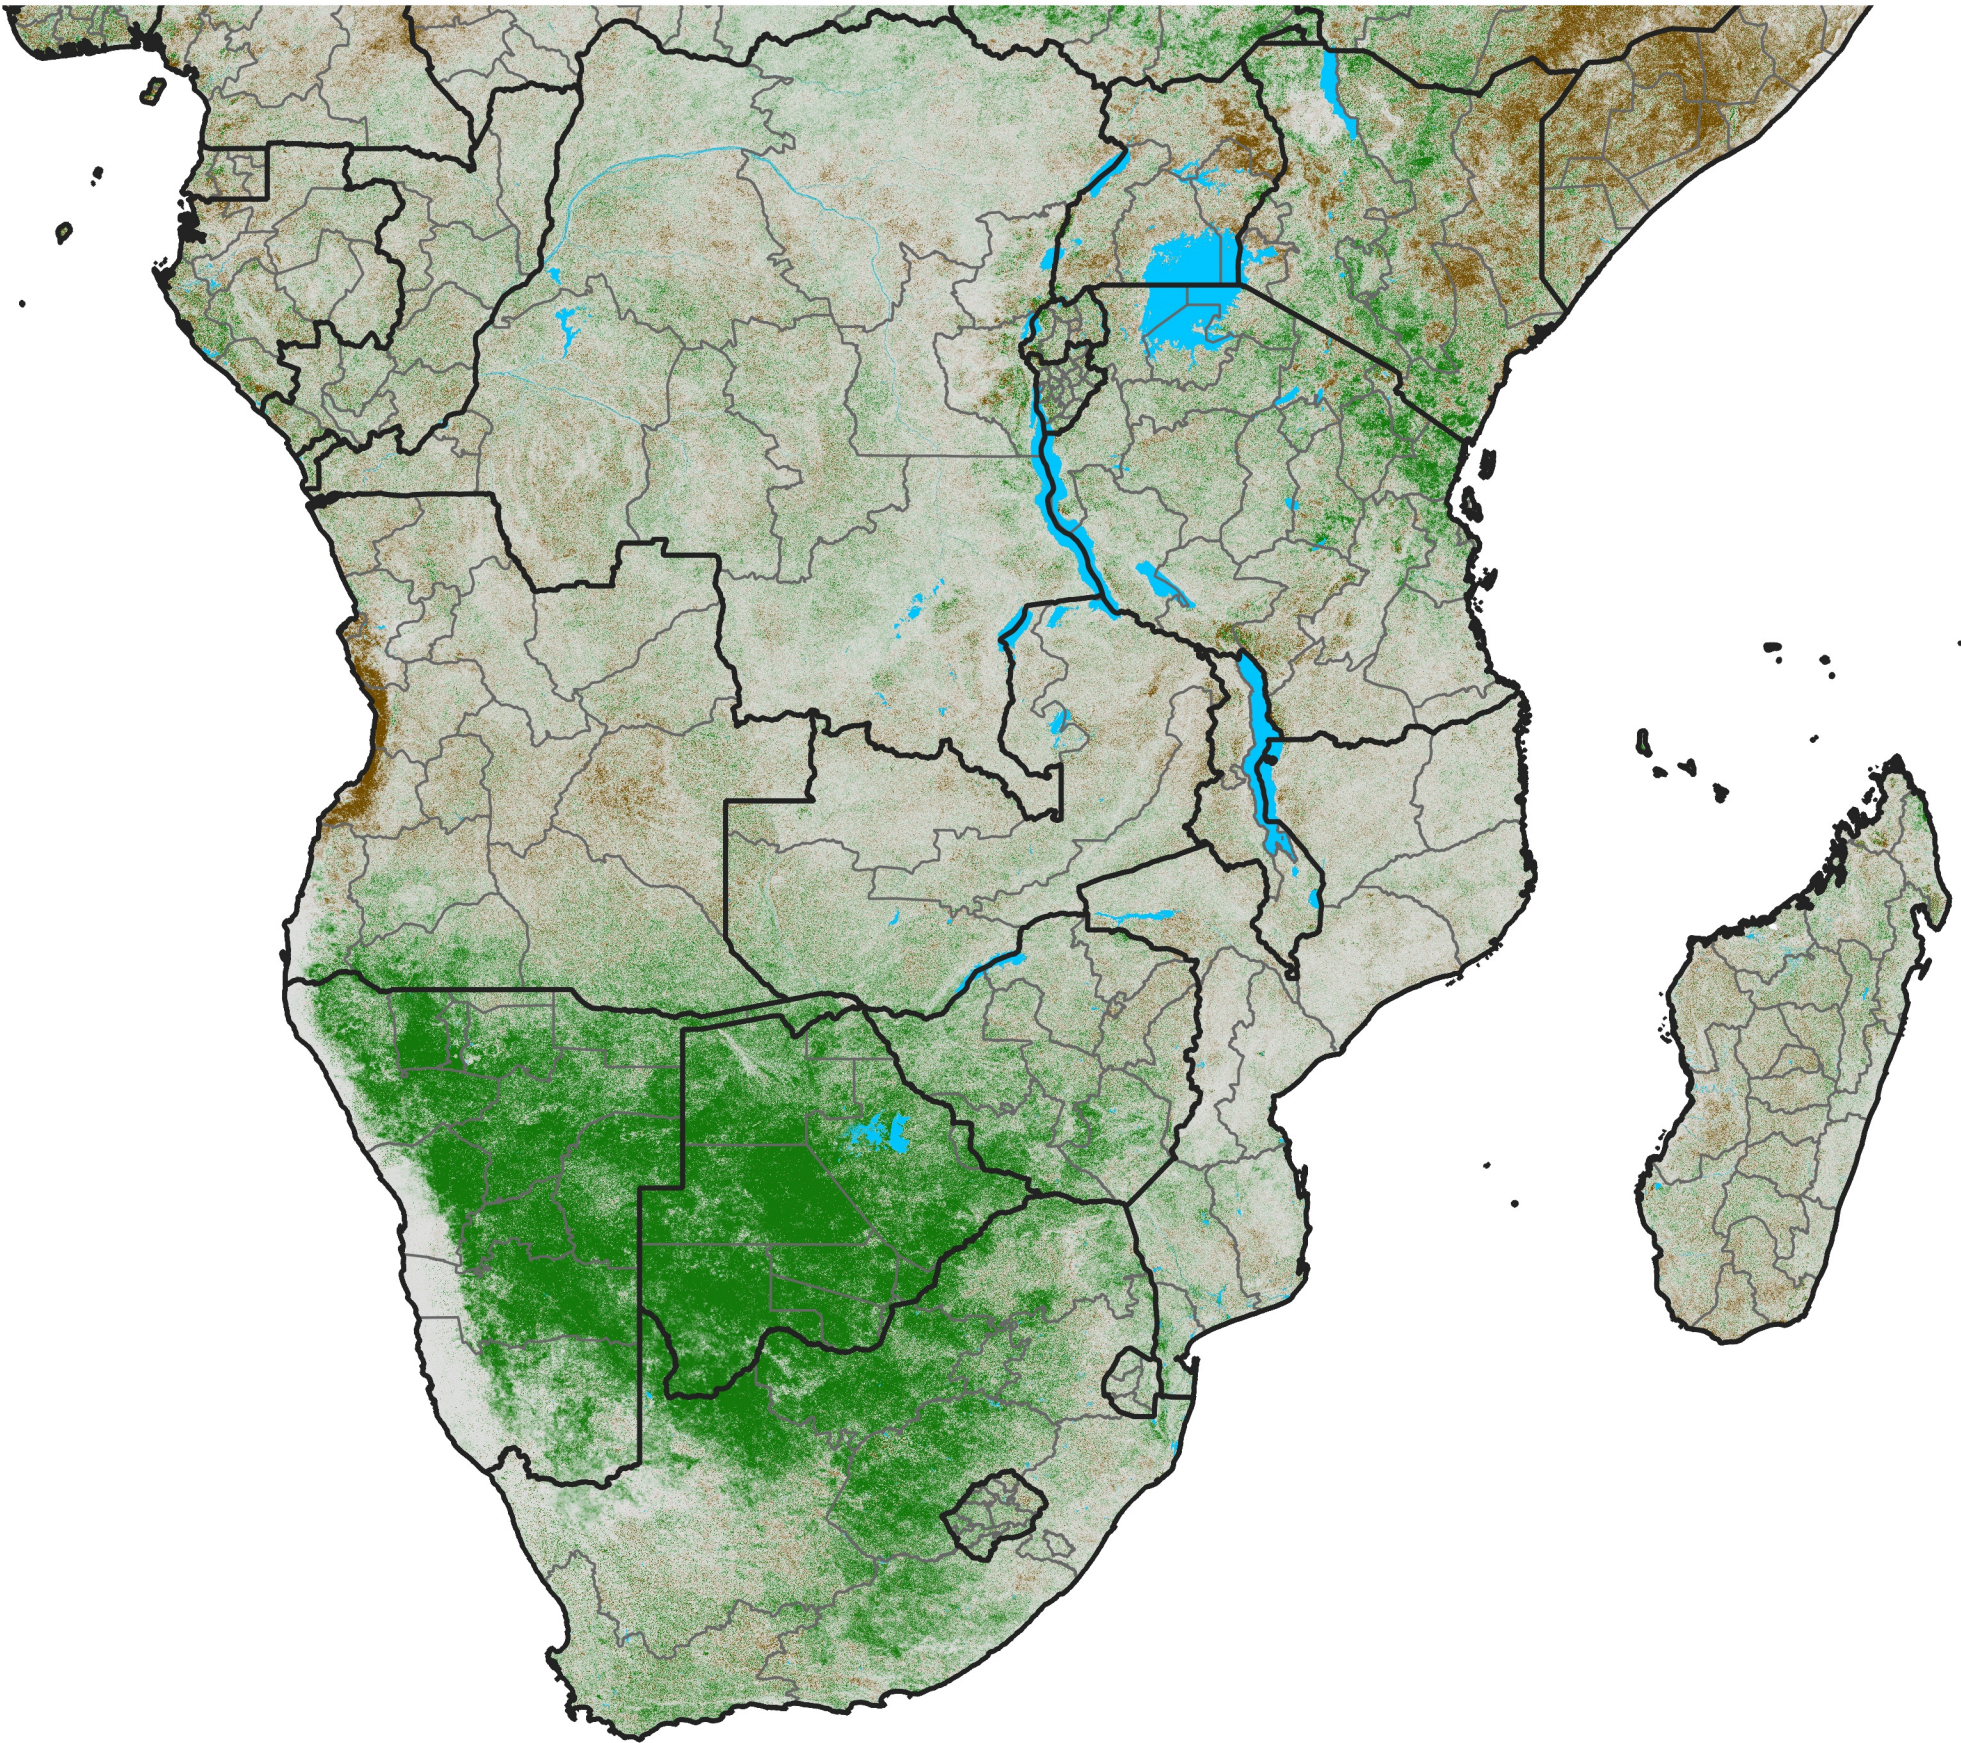

Southern Africa

NDVI Difference

2014 minus 2013

Period 19 / Mar 26 - Apr 05, 2014

NDVI Difference

< -0.3 -0.2 -0.1 -0.05 0.05 0.1 0.2 >0.3

Negative

No Difference