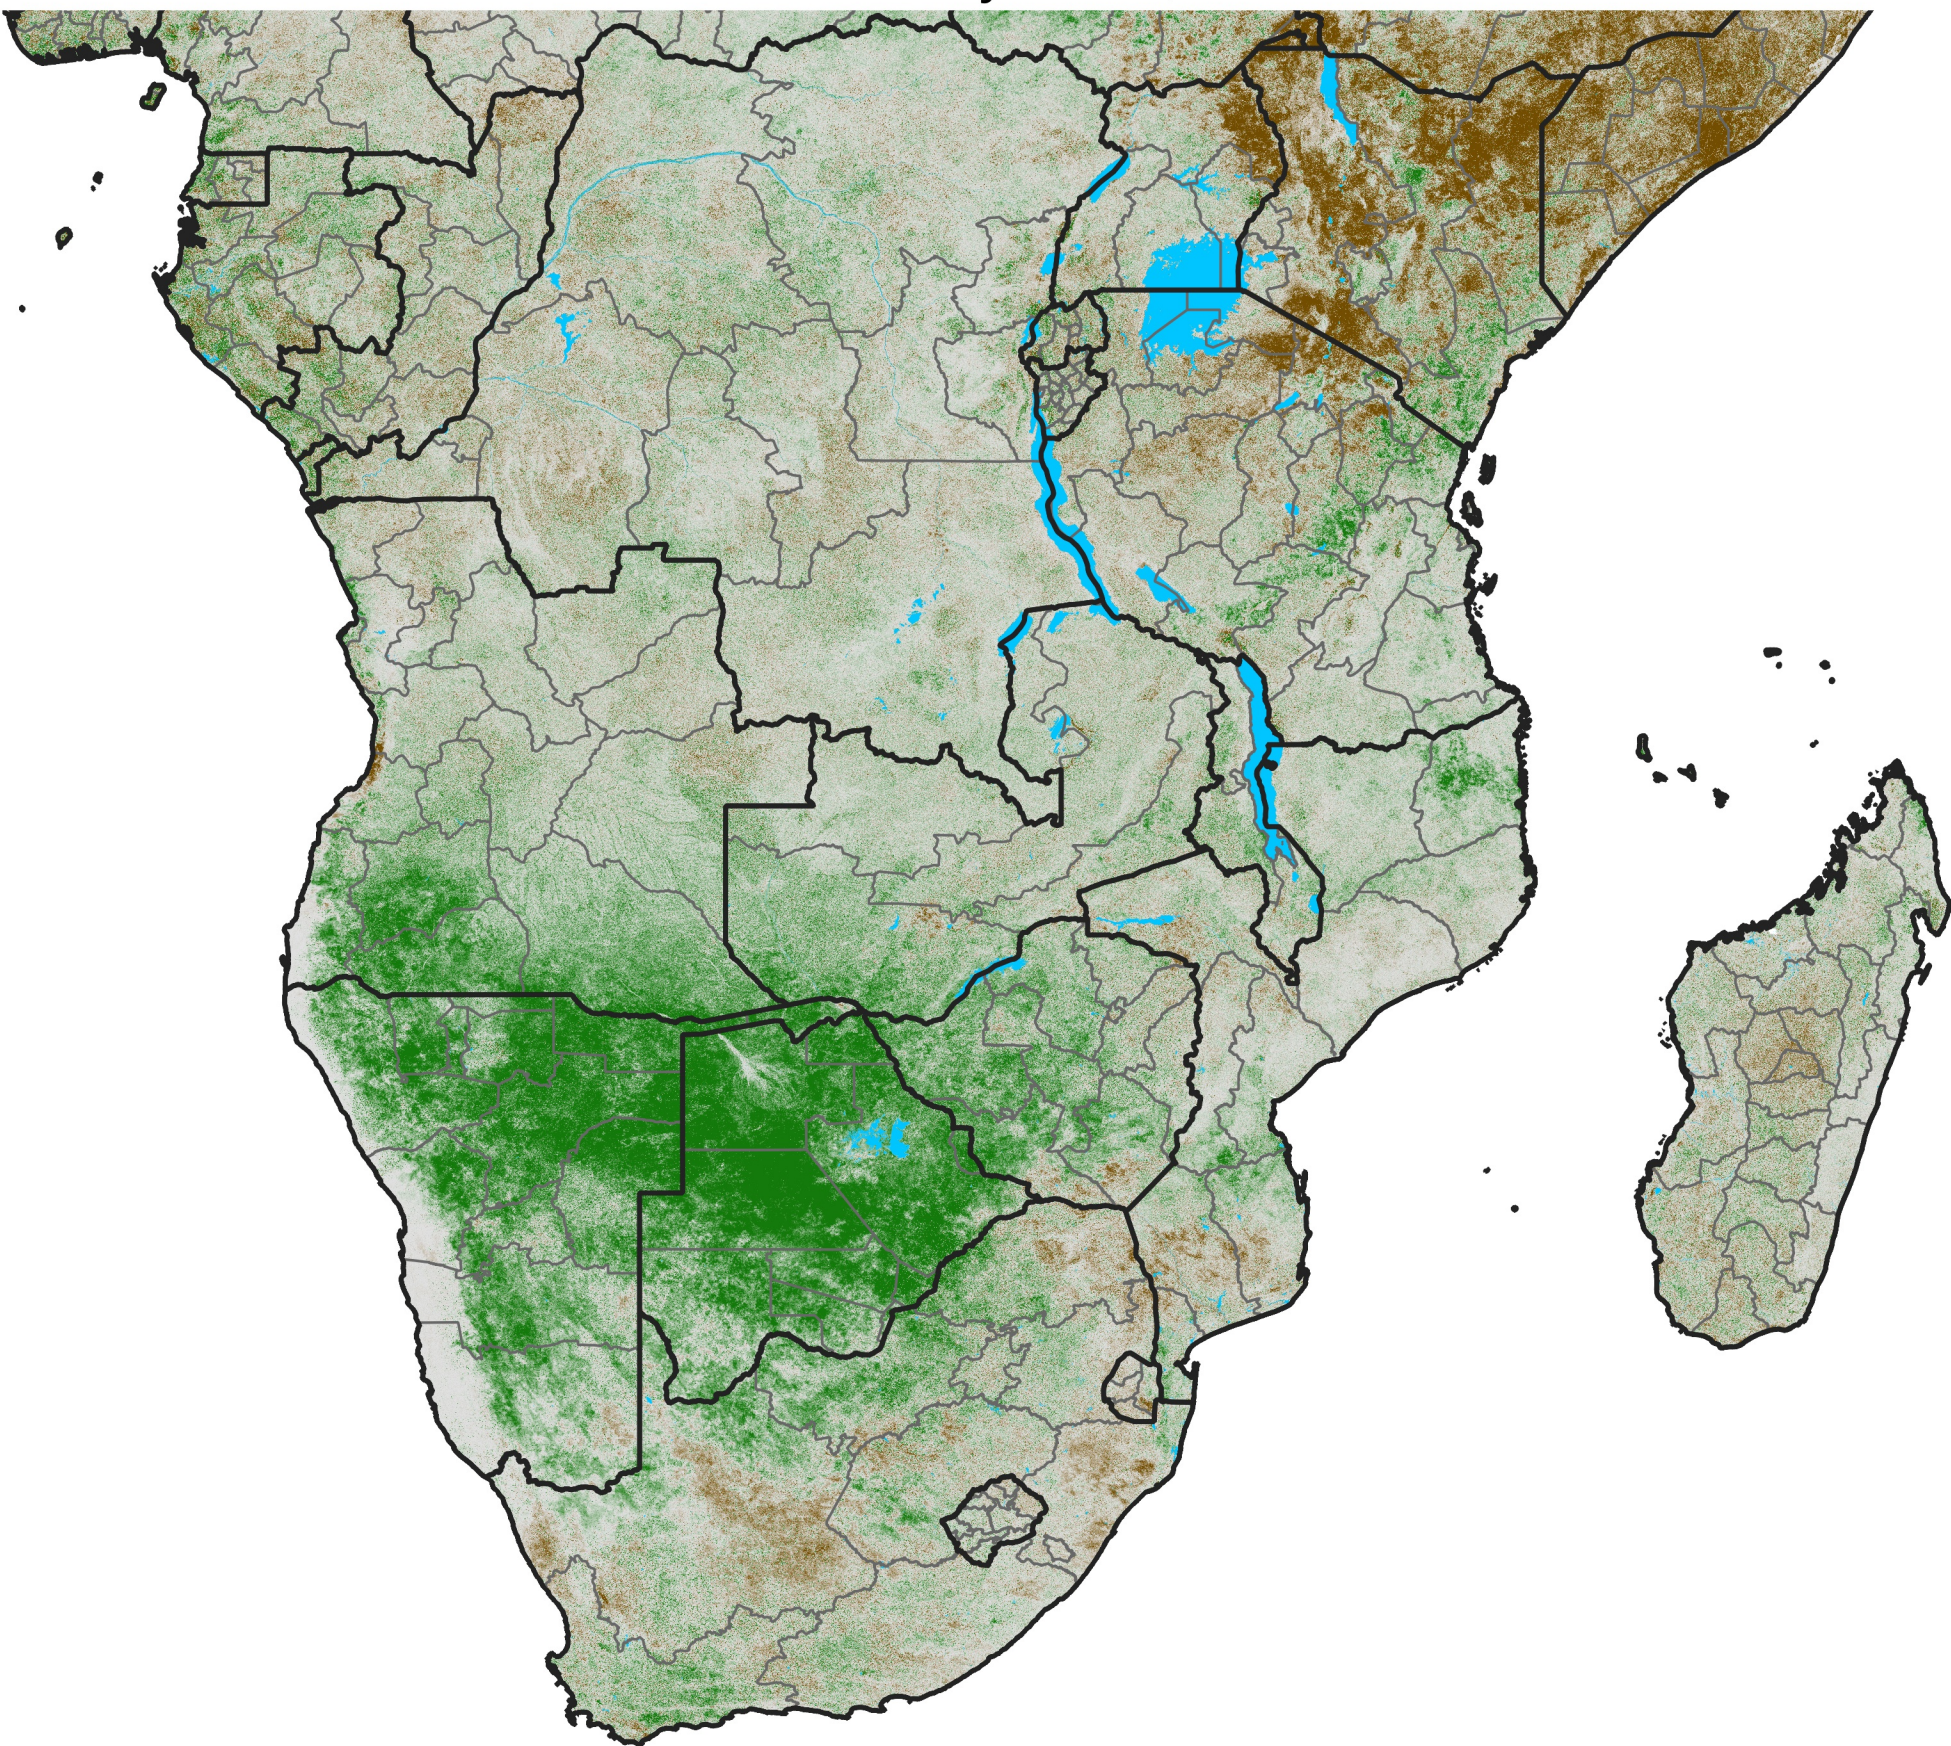

Southern Africa

NDVI Difference

2014 minus 2013

Period 26 / May 01 - 10, 2014

NDVI Difference

< -0.3 -0.2 -0.1 -0.05 0.05 0.1 0.2 >0.3

Negative

No Difference