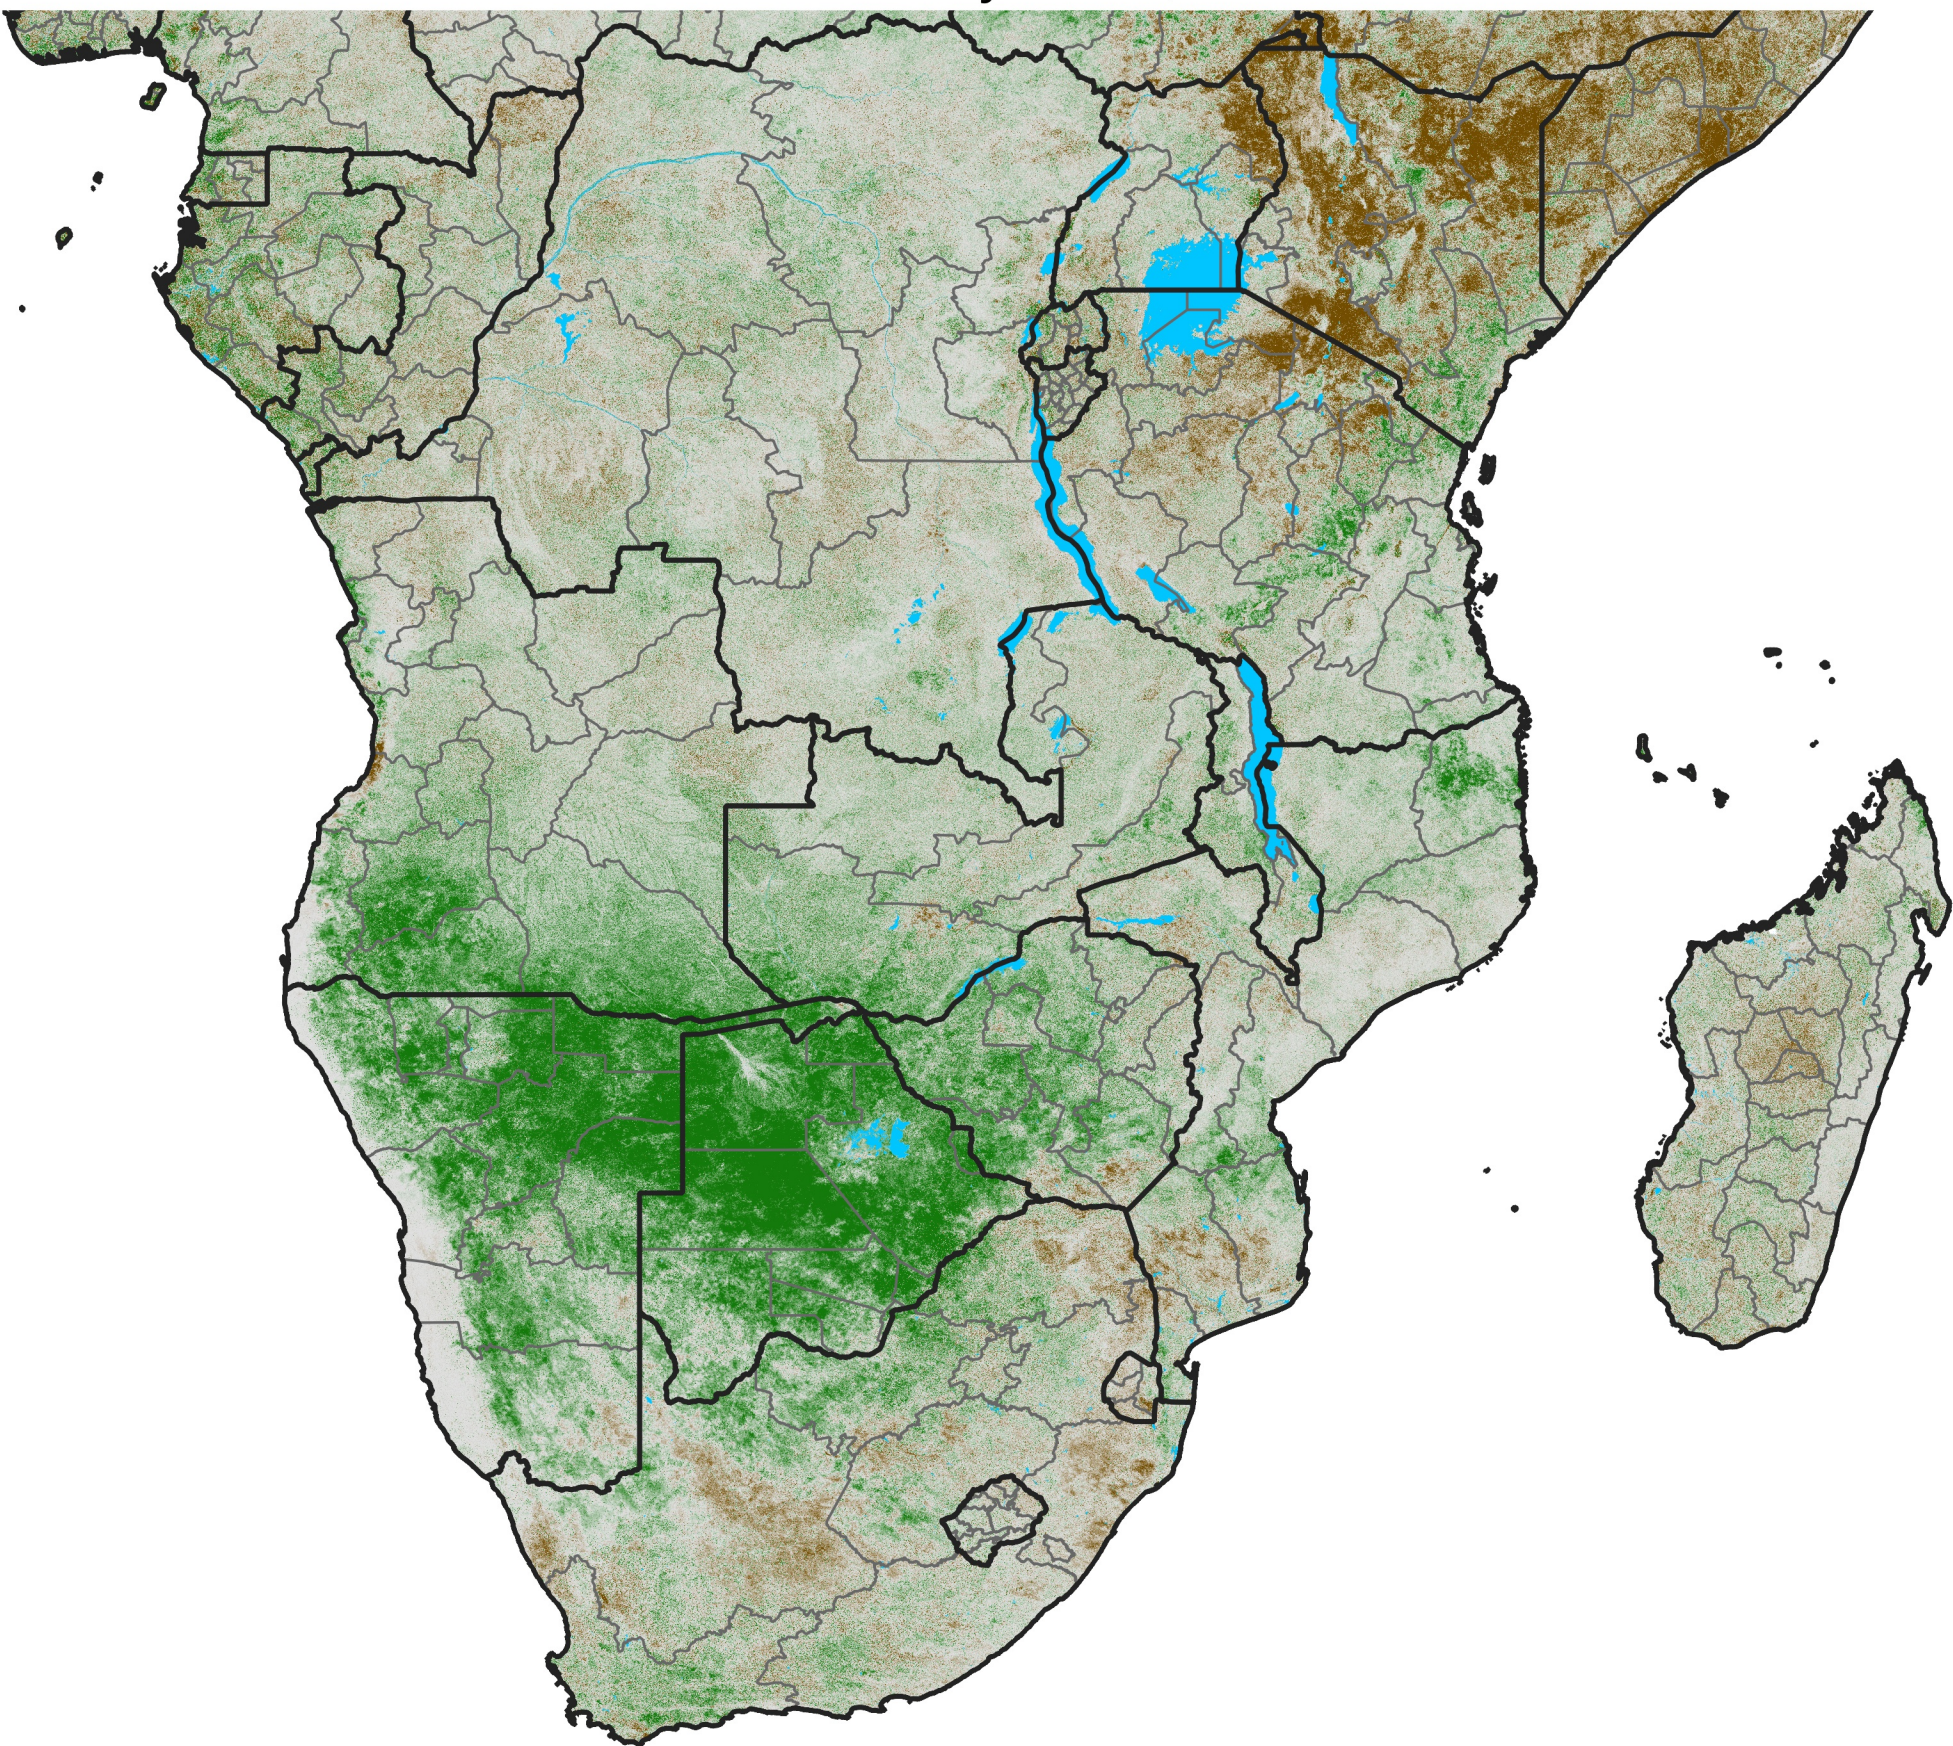

Southern Africa

NDVI Difference

2014 minus 2013

Period 27 / May 06 - 15, 2014

NDVI Difference

< -0.3 -0.2 -0.1 -0.05 0.05 0.1 0.2 >0.3

Negative

No Difference