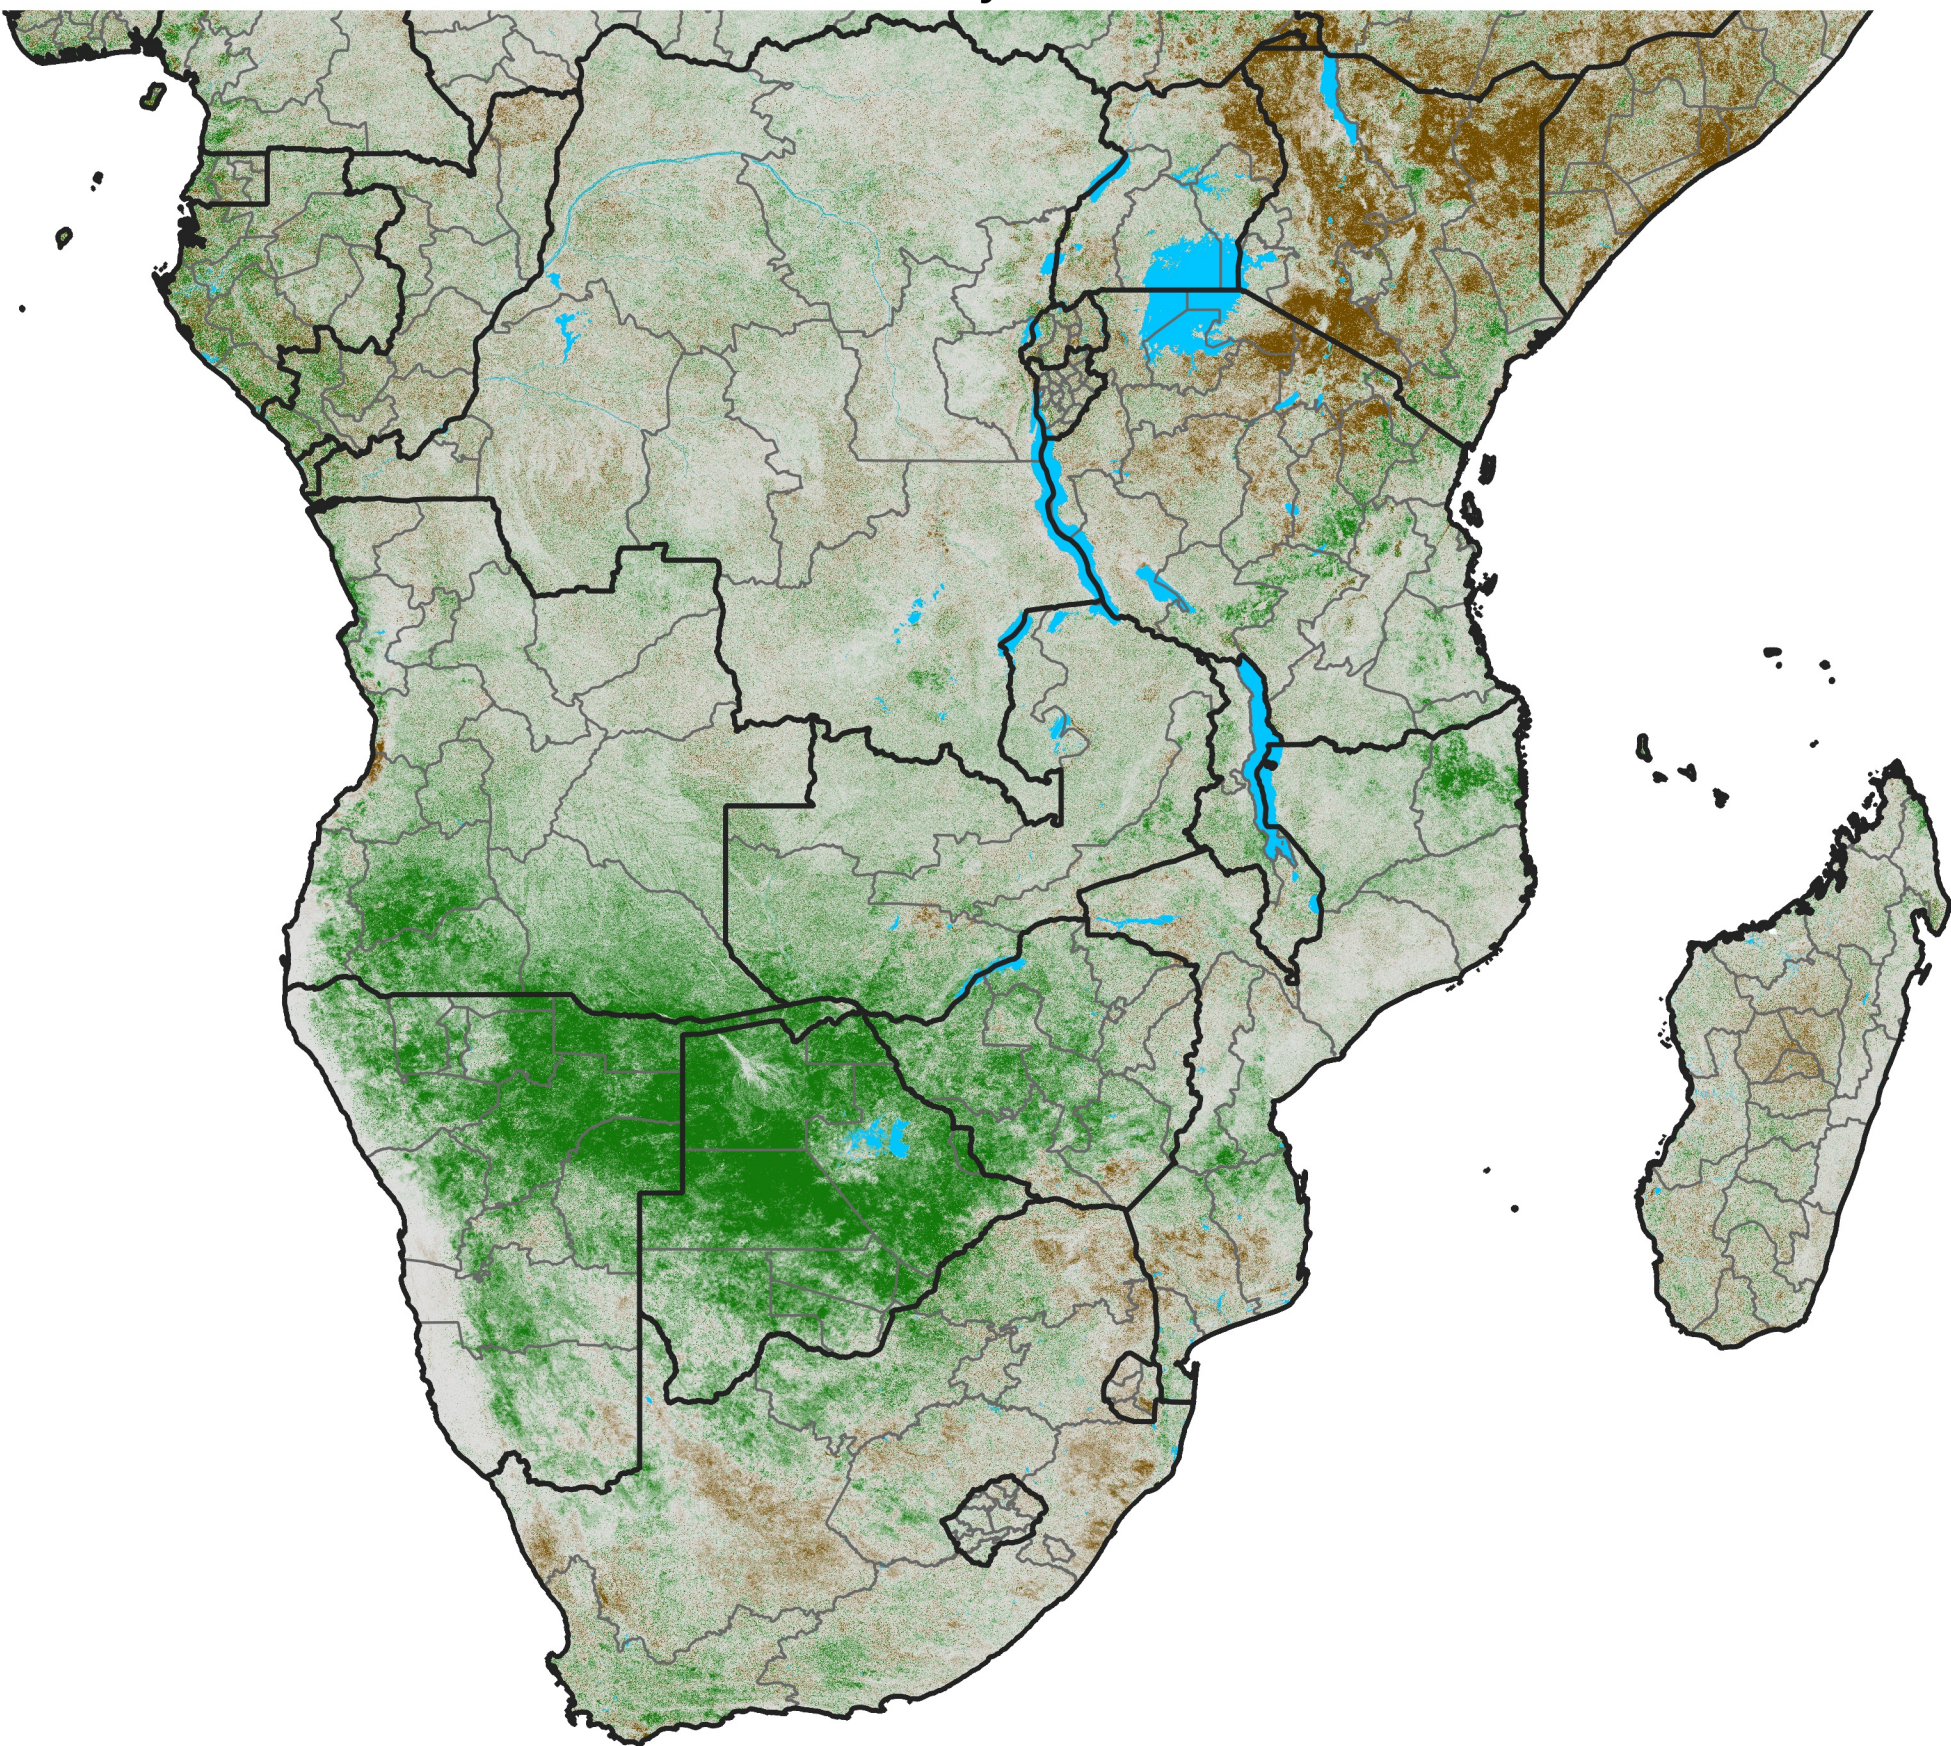

Southern Africa

NDVI Difference

2014 minus 2013

Period 28 / May 11 - 20, 2014

NDVI Difference

< -0.3 -0.2 -0.1 -0.05 0.05 0.1 0.2 >0.3

Negative

No Difference