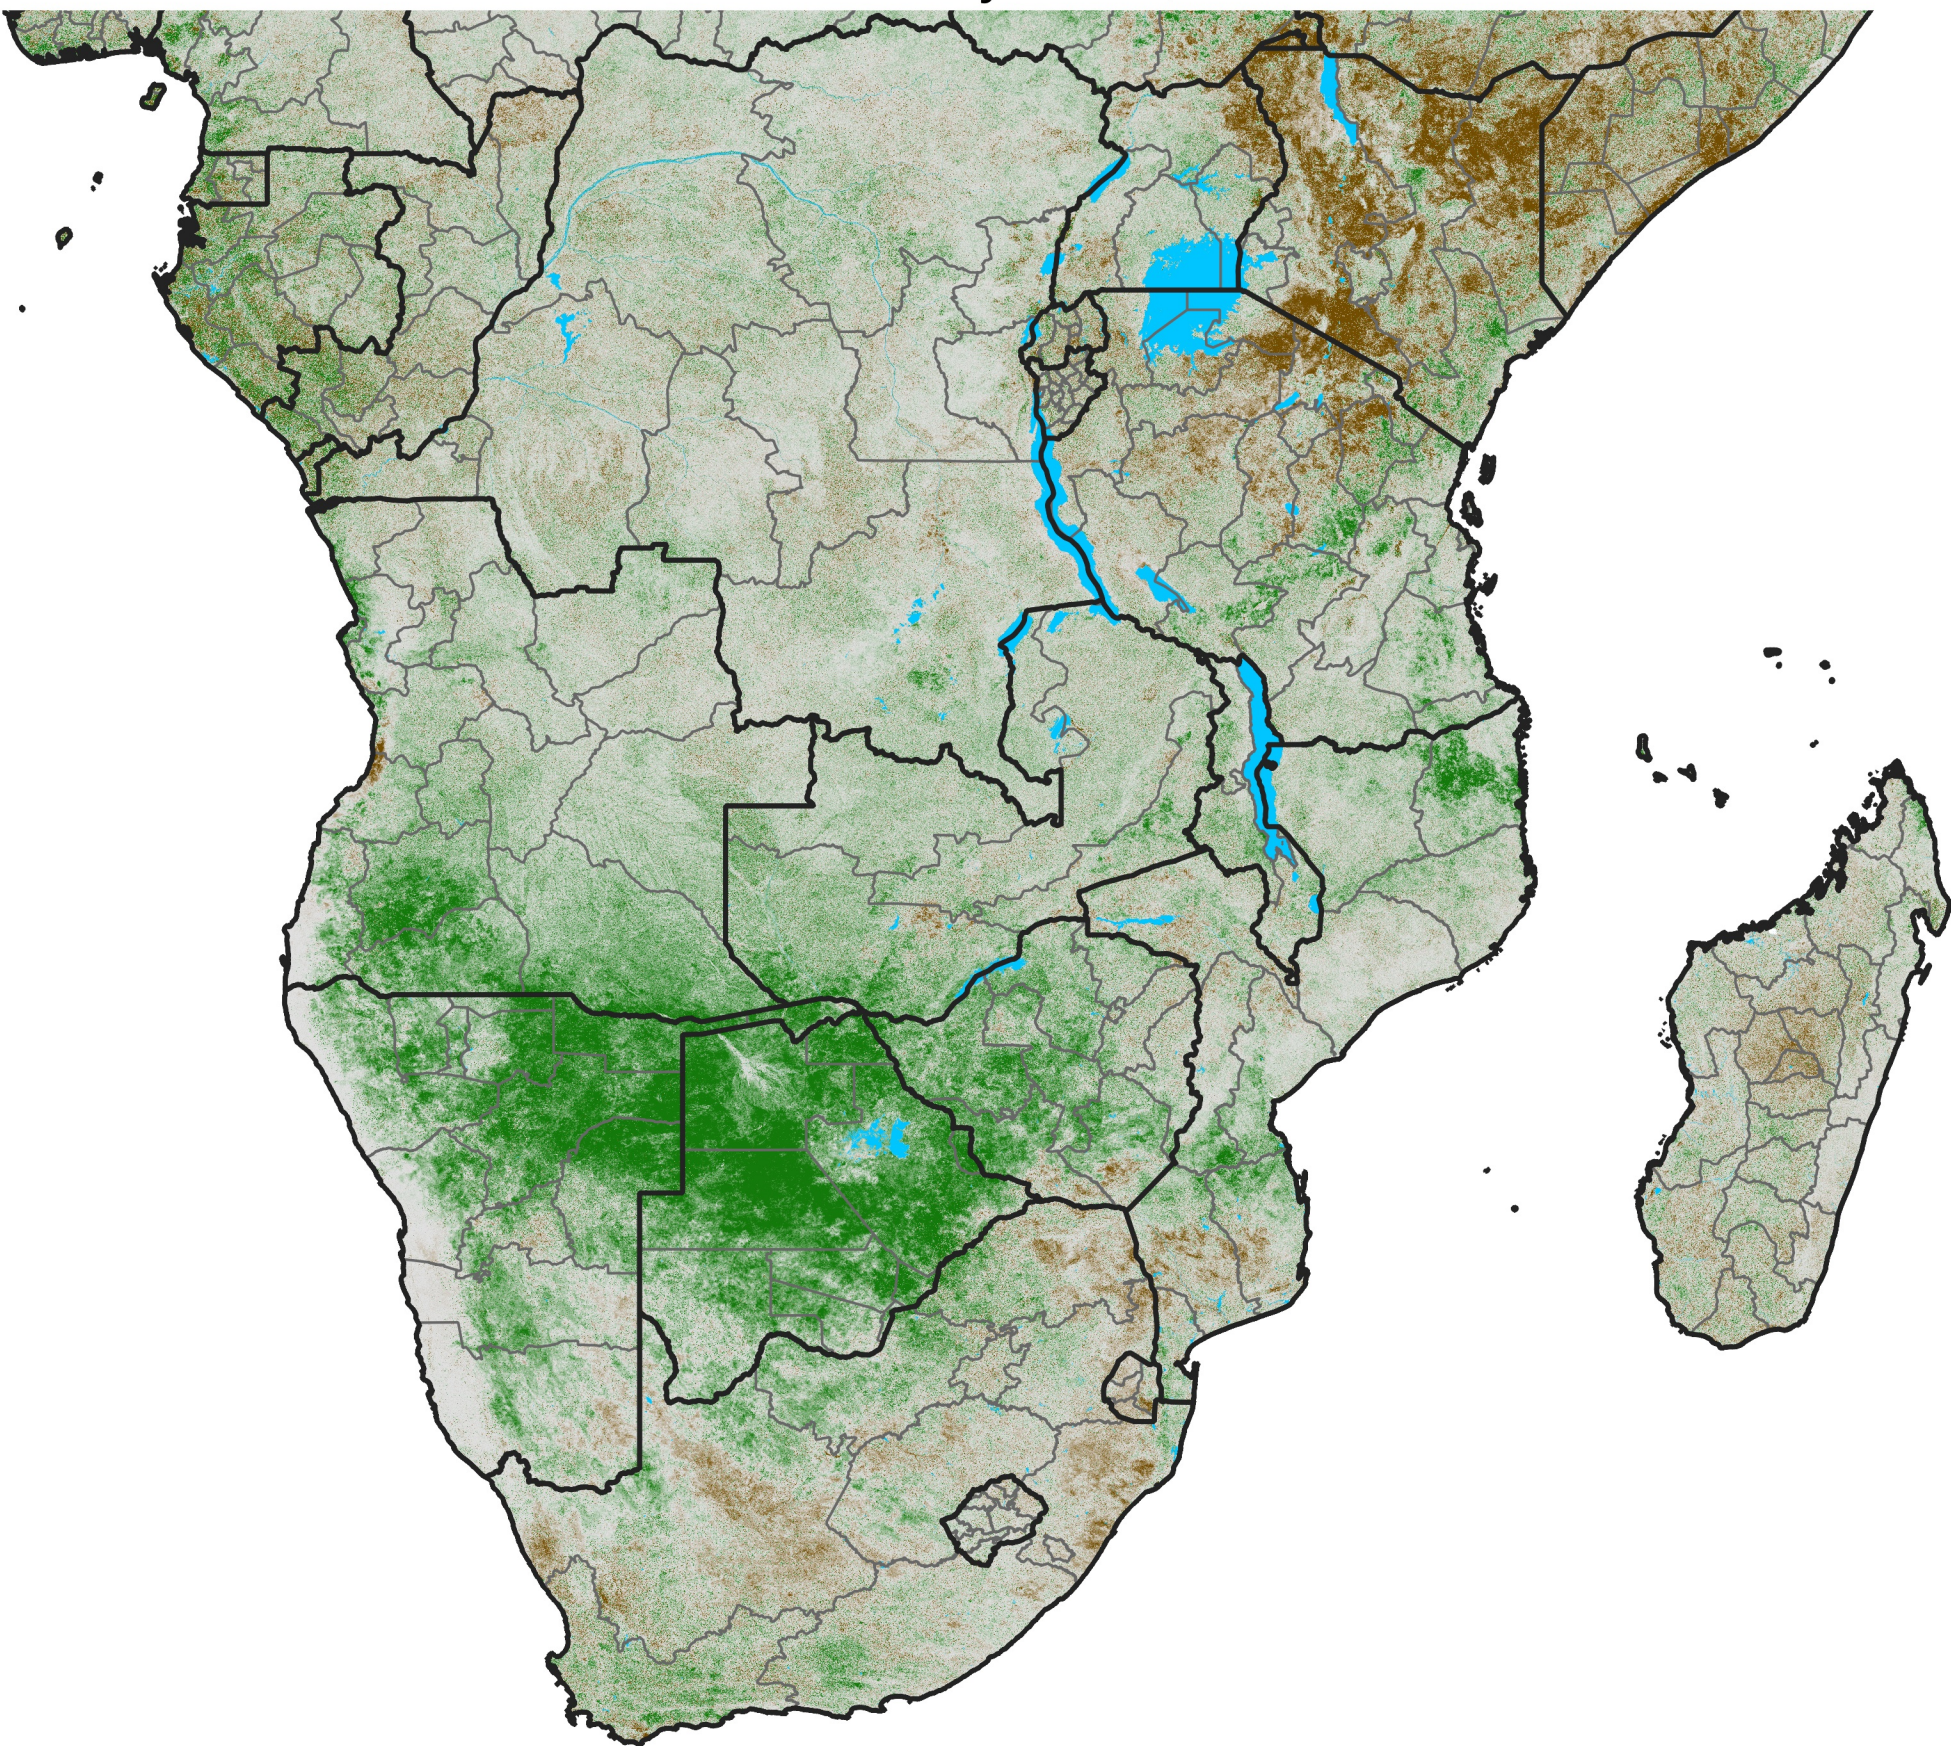

Southern Africa

NDVI Difference

2014 minus 2013

Period 29 / May 16 - 25, 2014

NDVI Difference

< -0.3 -0.2 -0.1 -0.05 0.05 0.1 0.2 > 0.3

Negative

No Difference