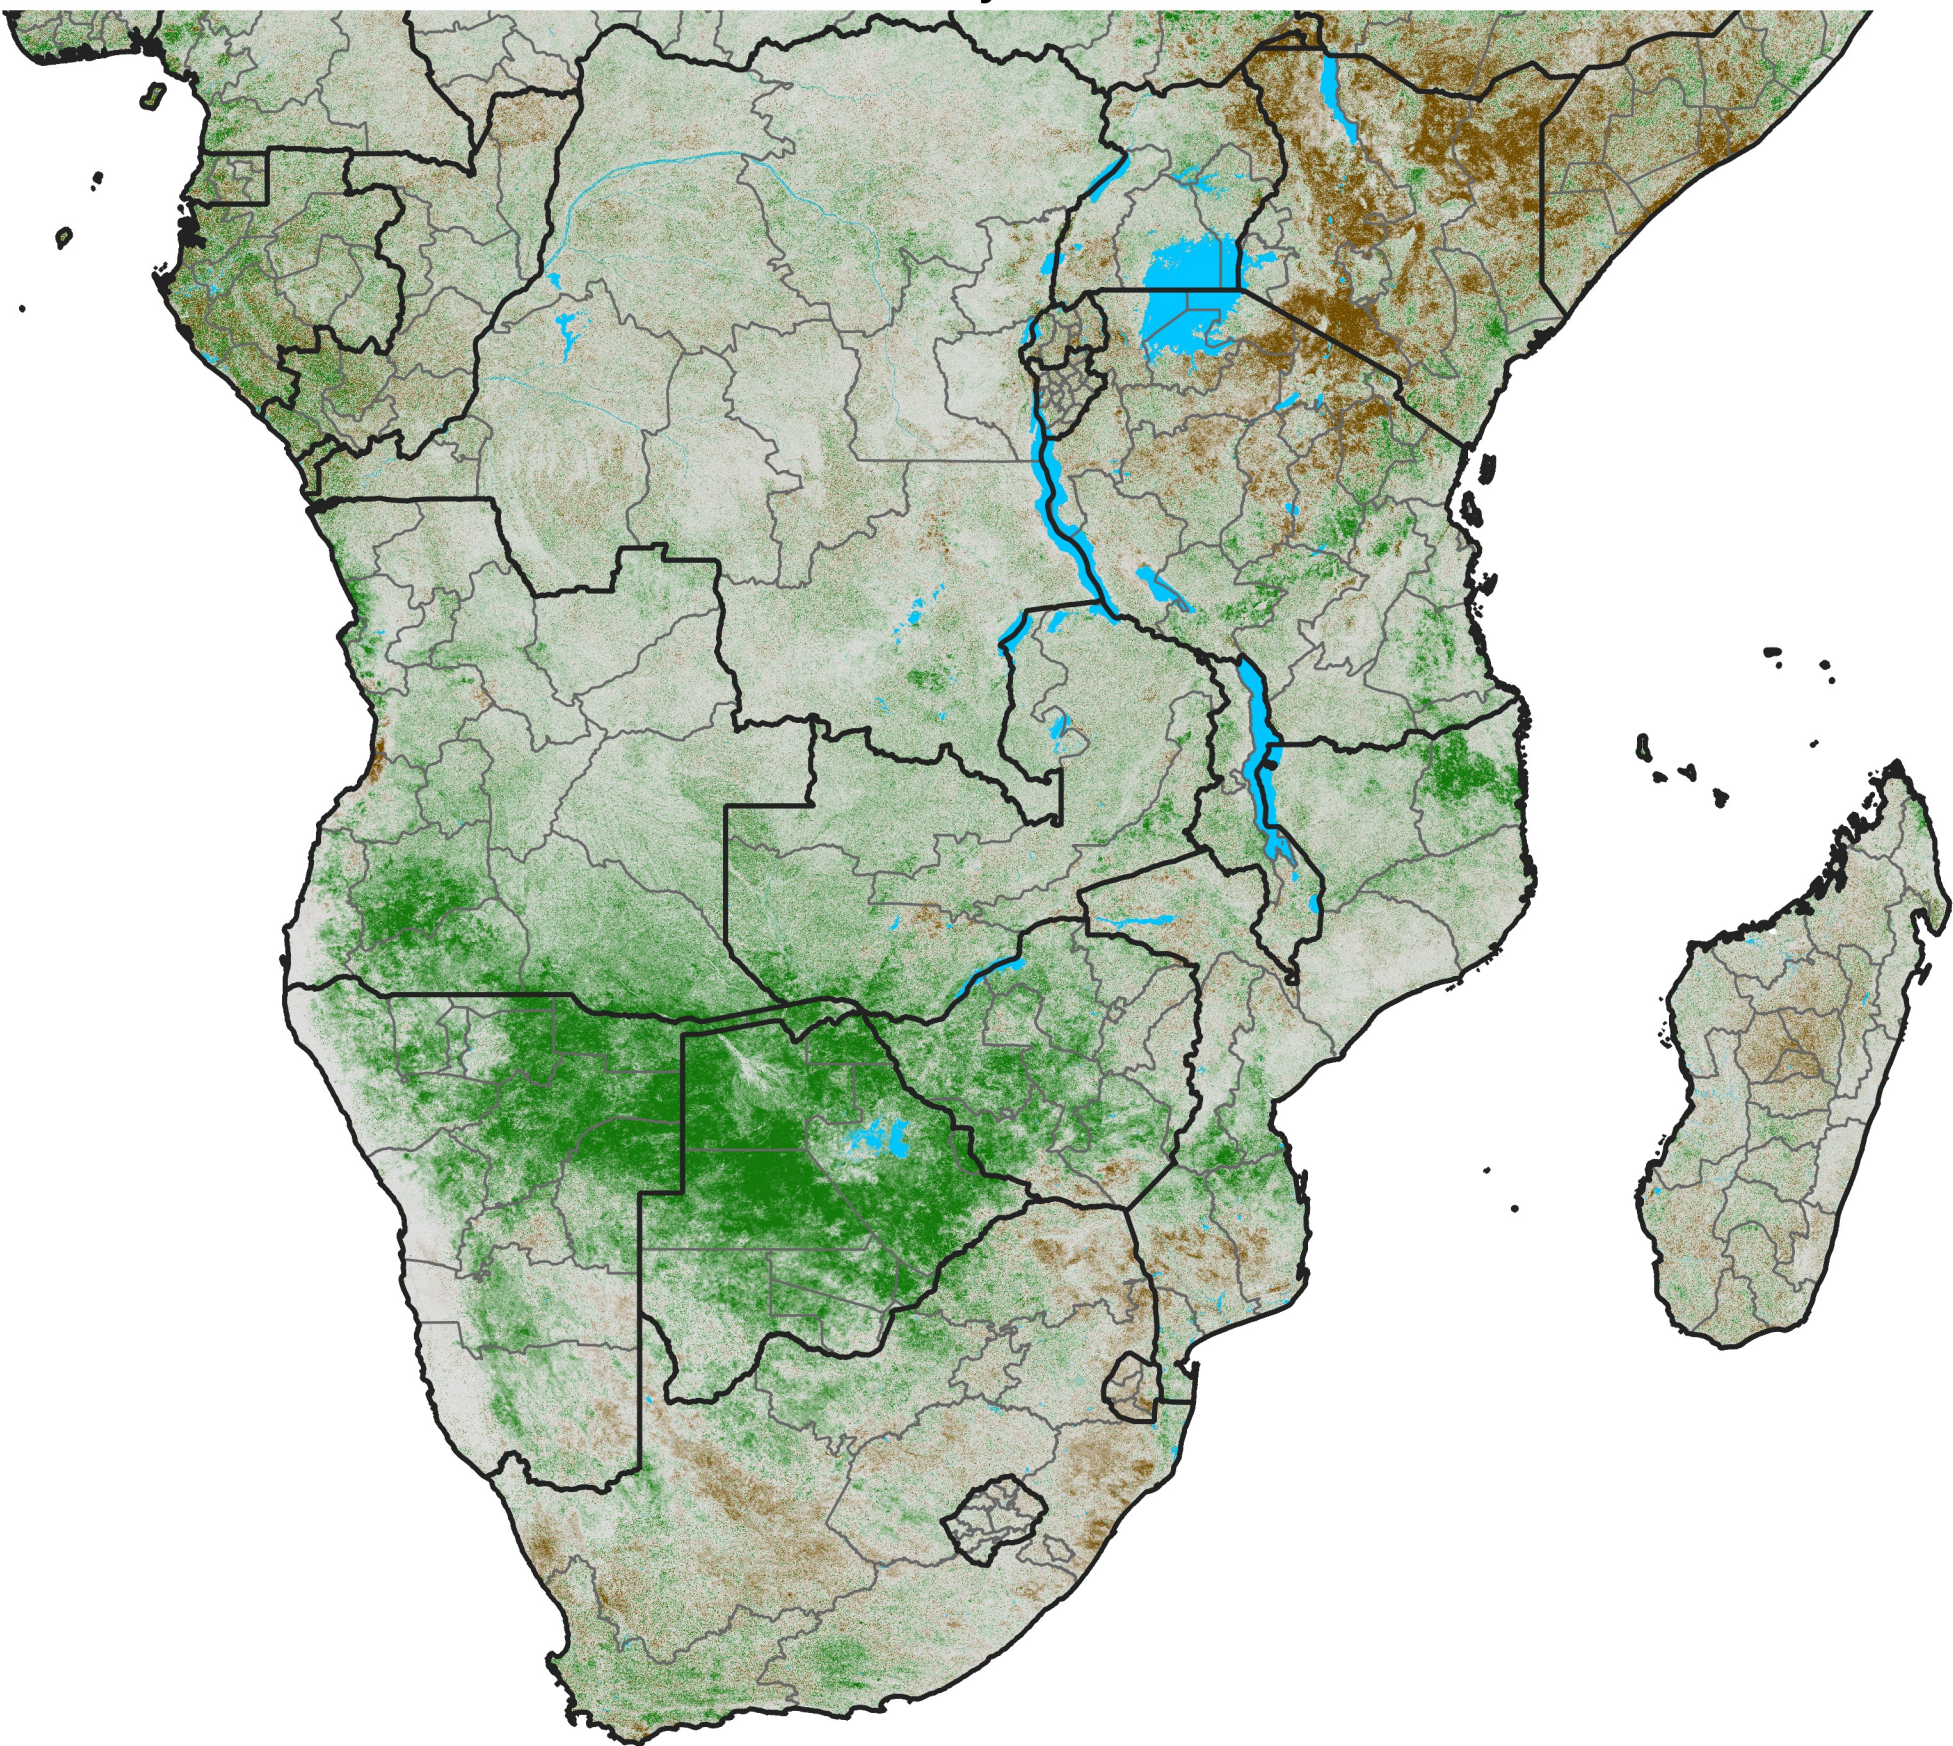

Southern Africa

NDVI Difference

2014 minus 2013

Period 30 / May 21 - 31, 2014

NDVI Difference

< -0.3 -0.2 -0.1 -0.05 0.05 0.1 0.2 >0.3

Negative

No Difference