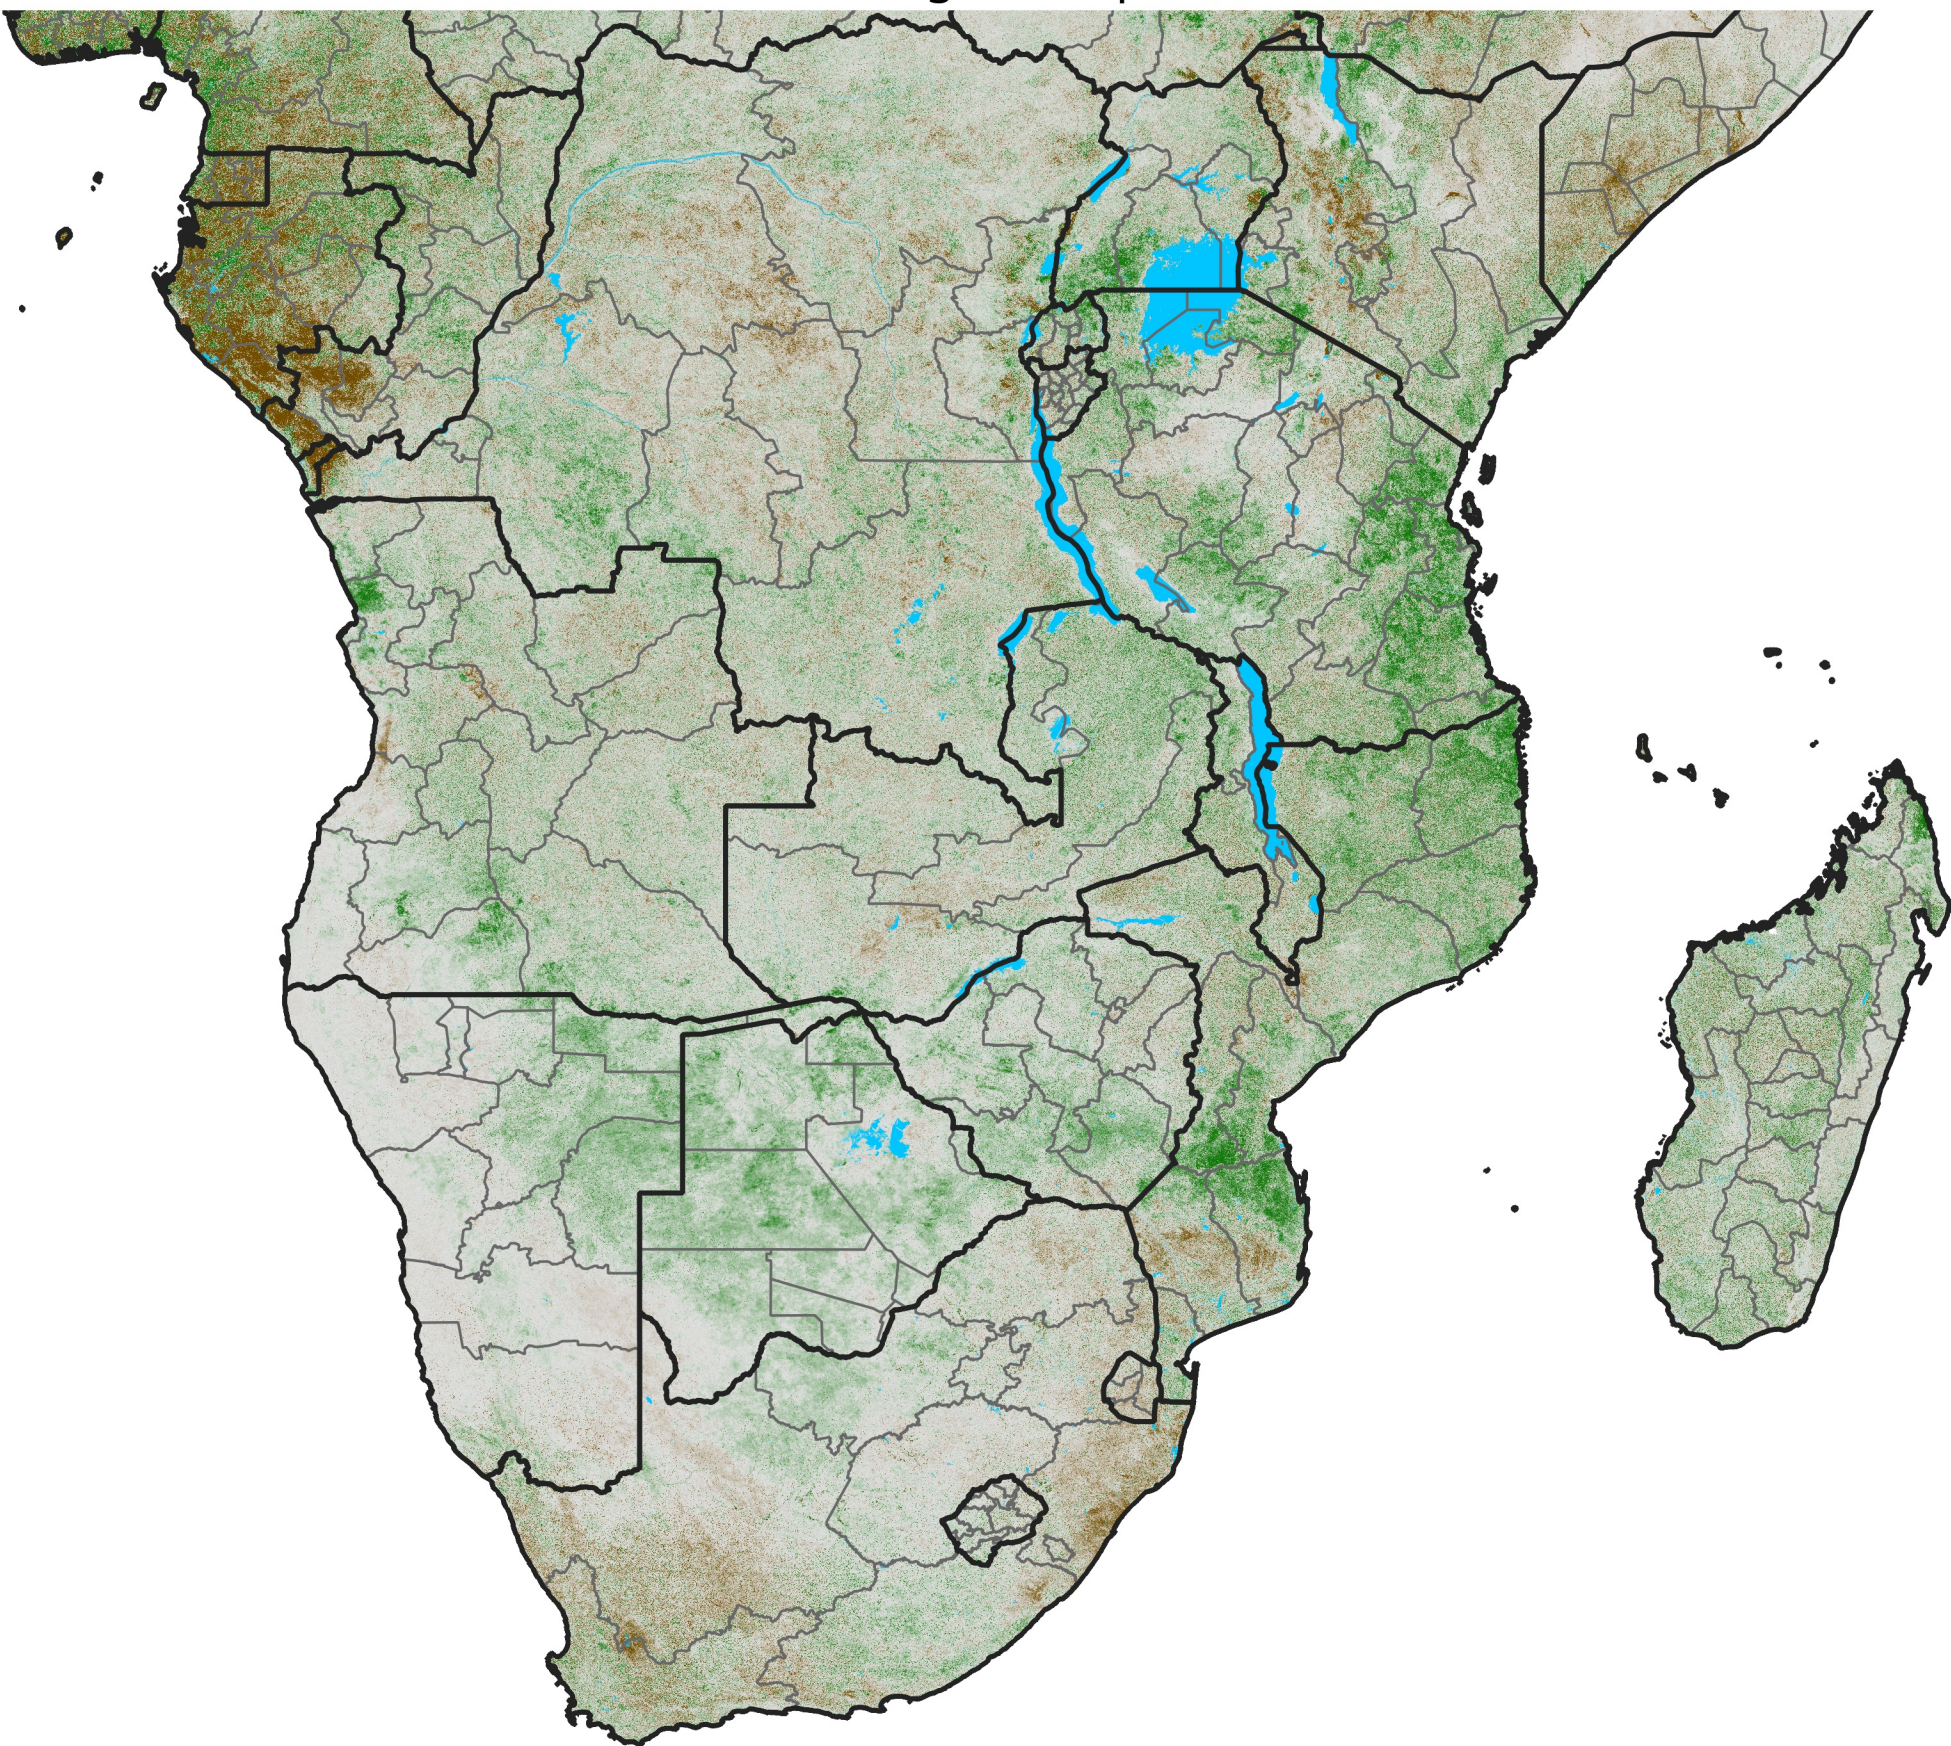

Southern Africa

NDVI Difference

2014 minus 2013

Period 49 / Aug 26 - Sep 05, 2014

NDVI Difference

< -0.3 -0.2 -0.1 -0.05 0.05 0.1 0.2 >0.3

Negative

No Difference