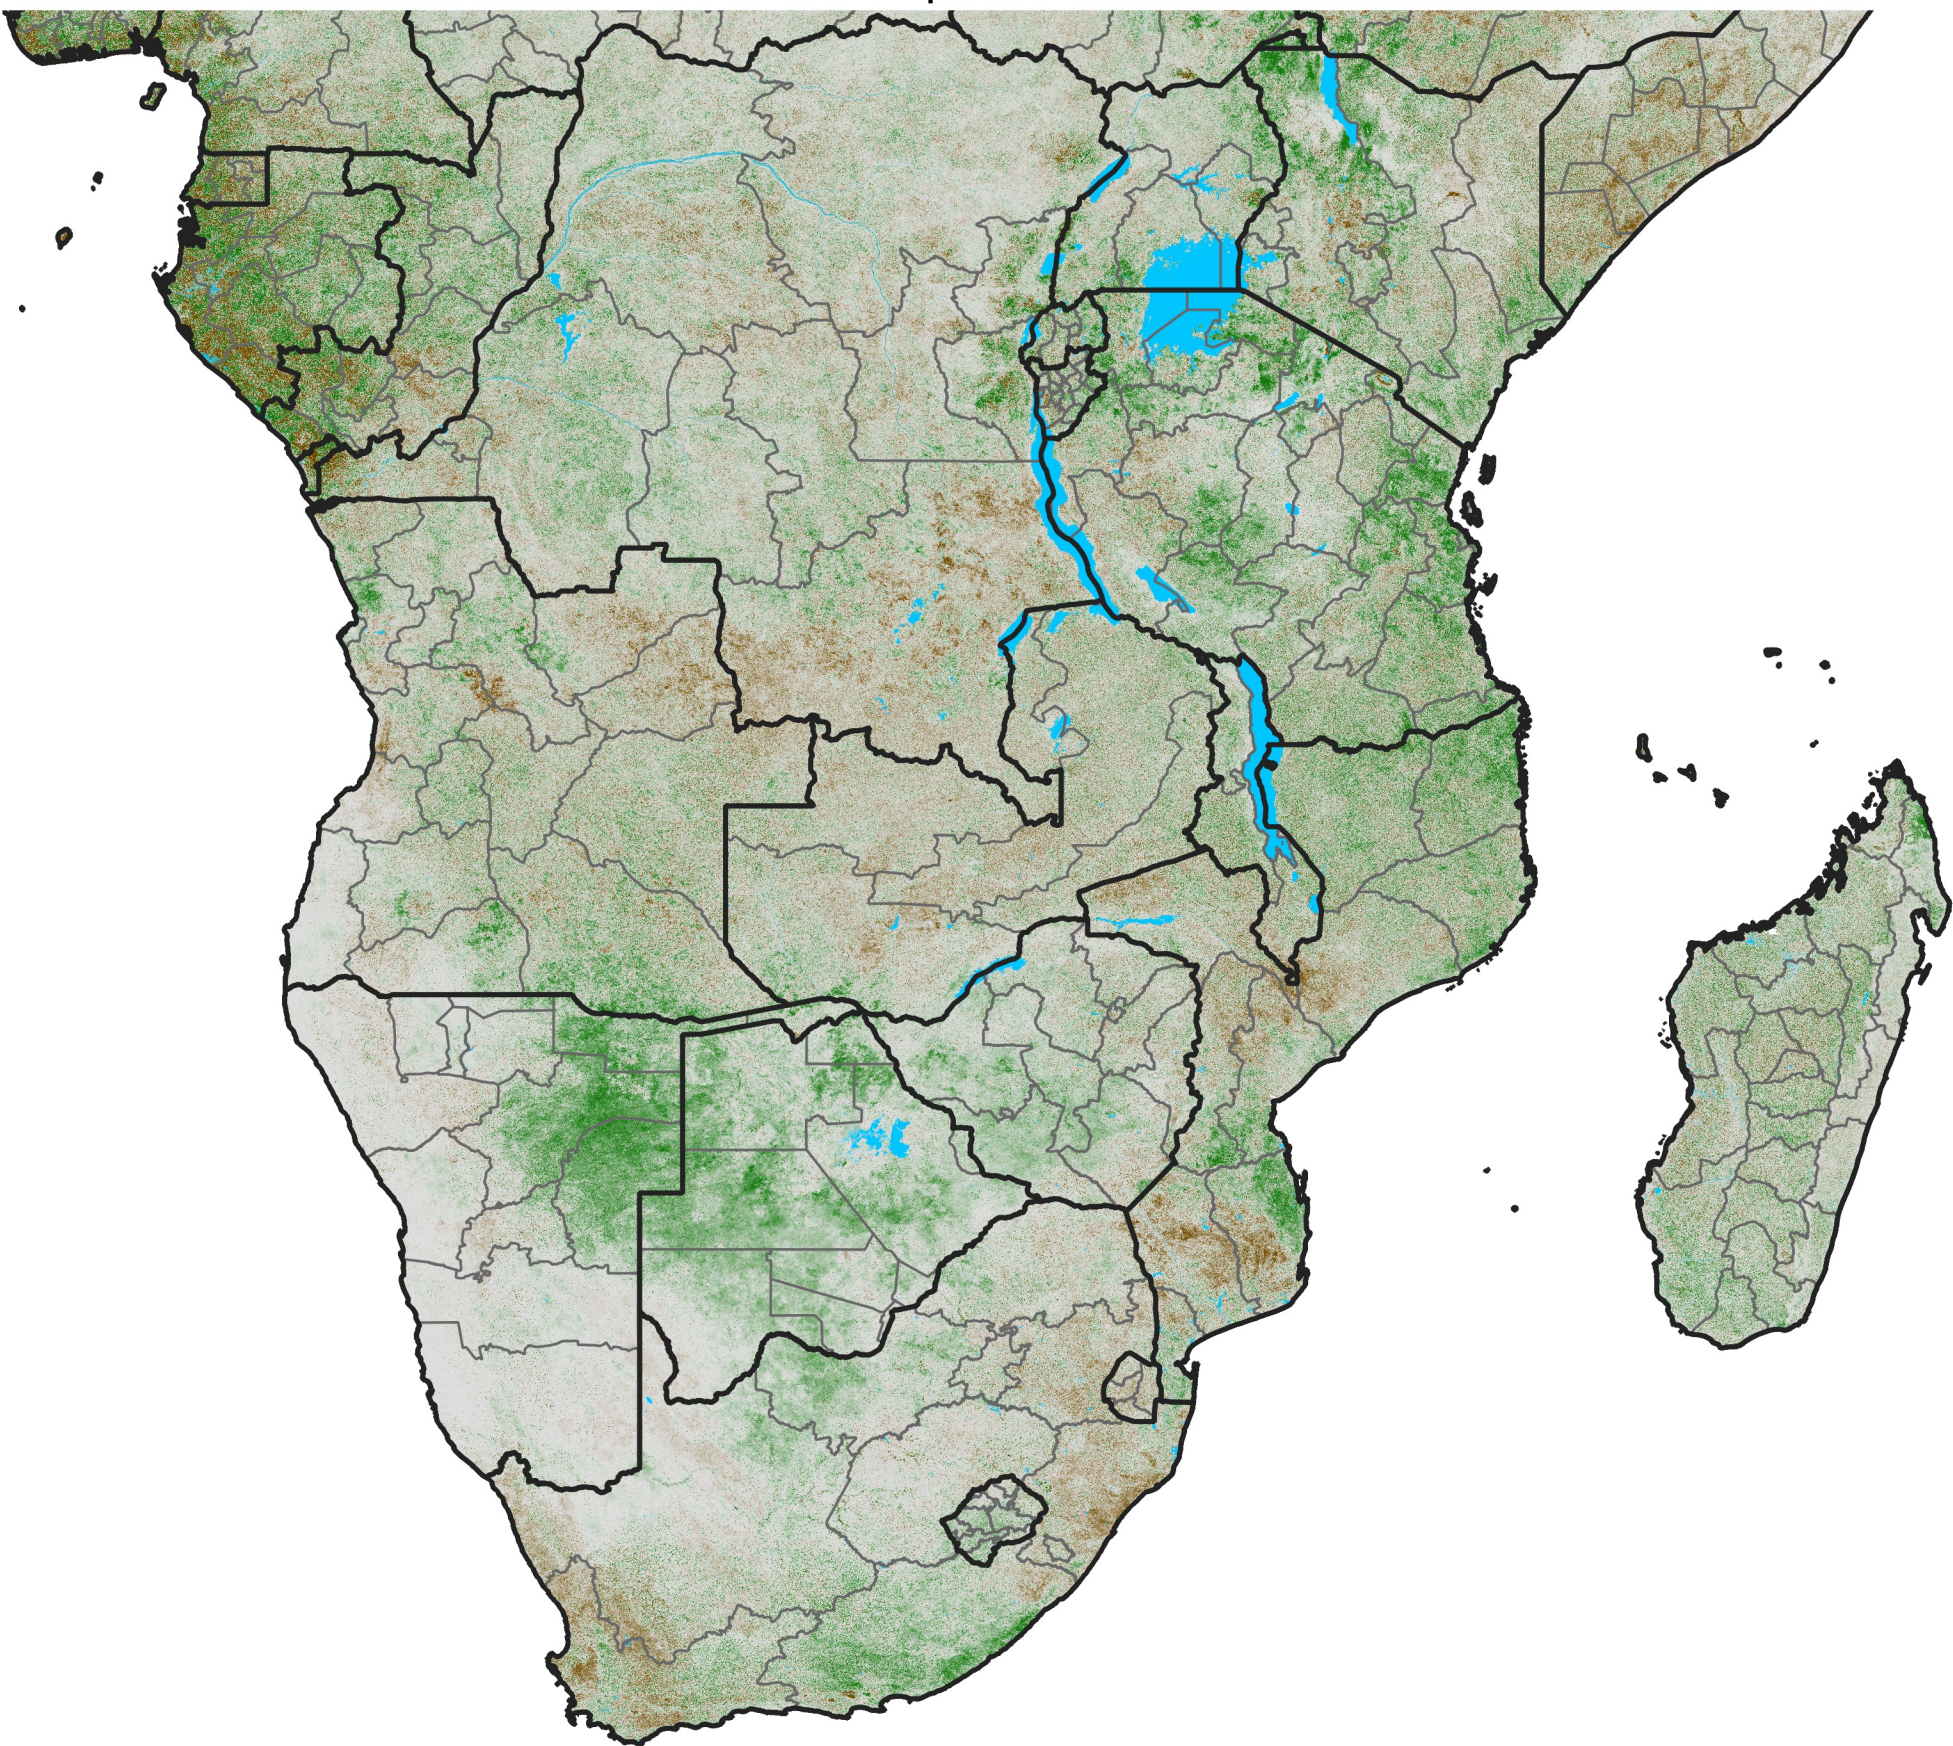

Southern Africa

NDVI Difference

2014 minus 2013

Period 55 / Sep 26 - Oct 05, 2014

NDVI Difference

< -0.3 -0.2 -0.1 -0.05 0.05 0.1 0.2 > 0.3

Negative

No Difference