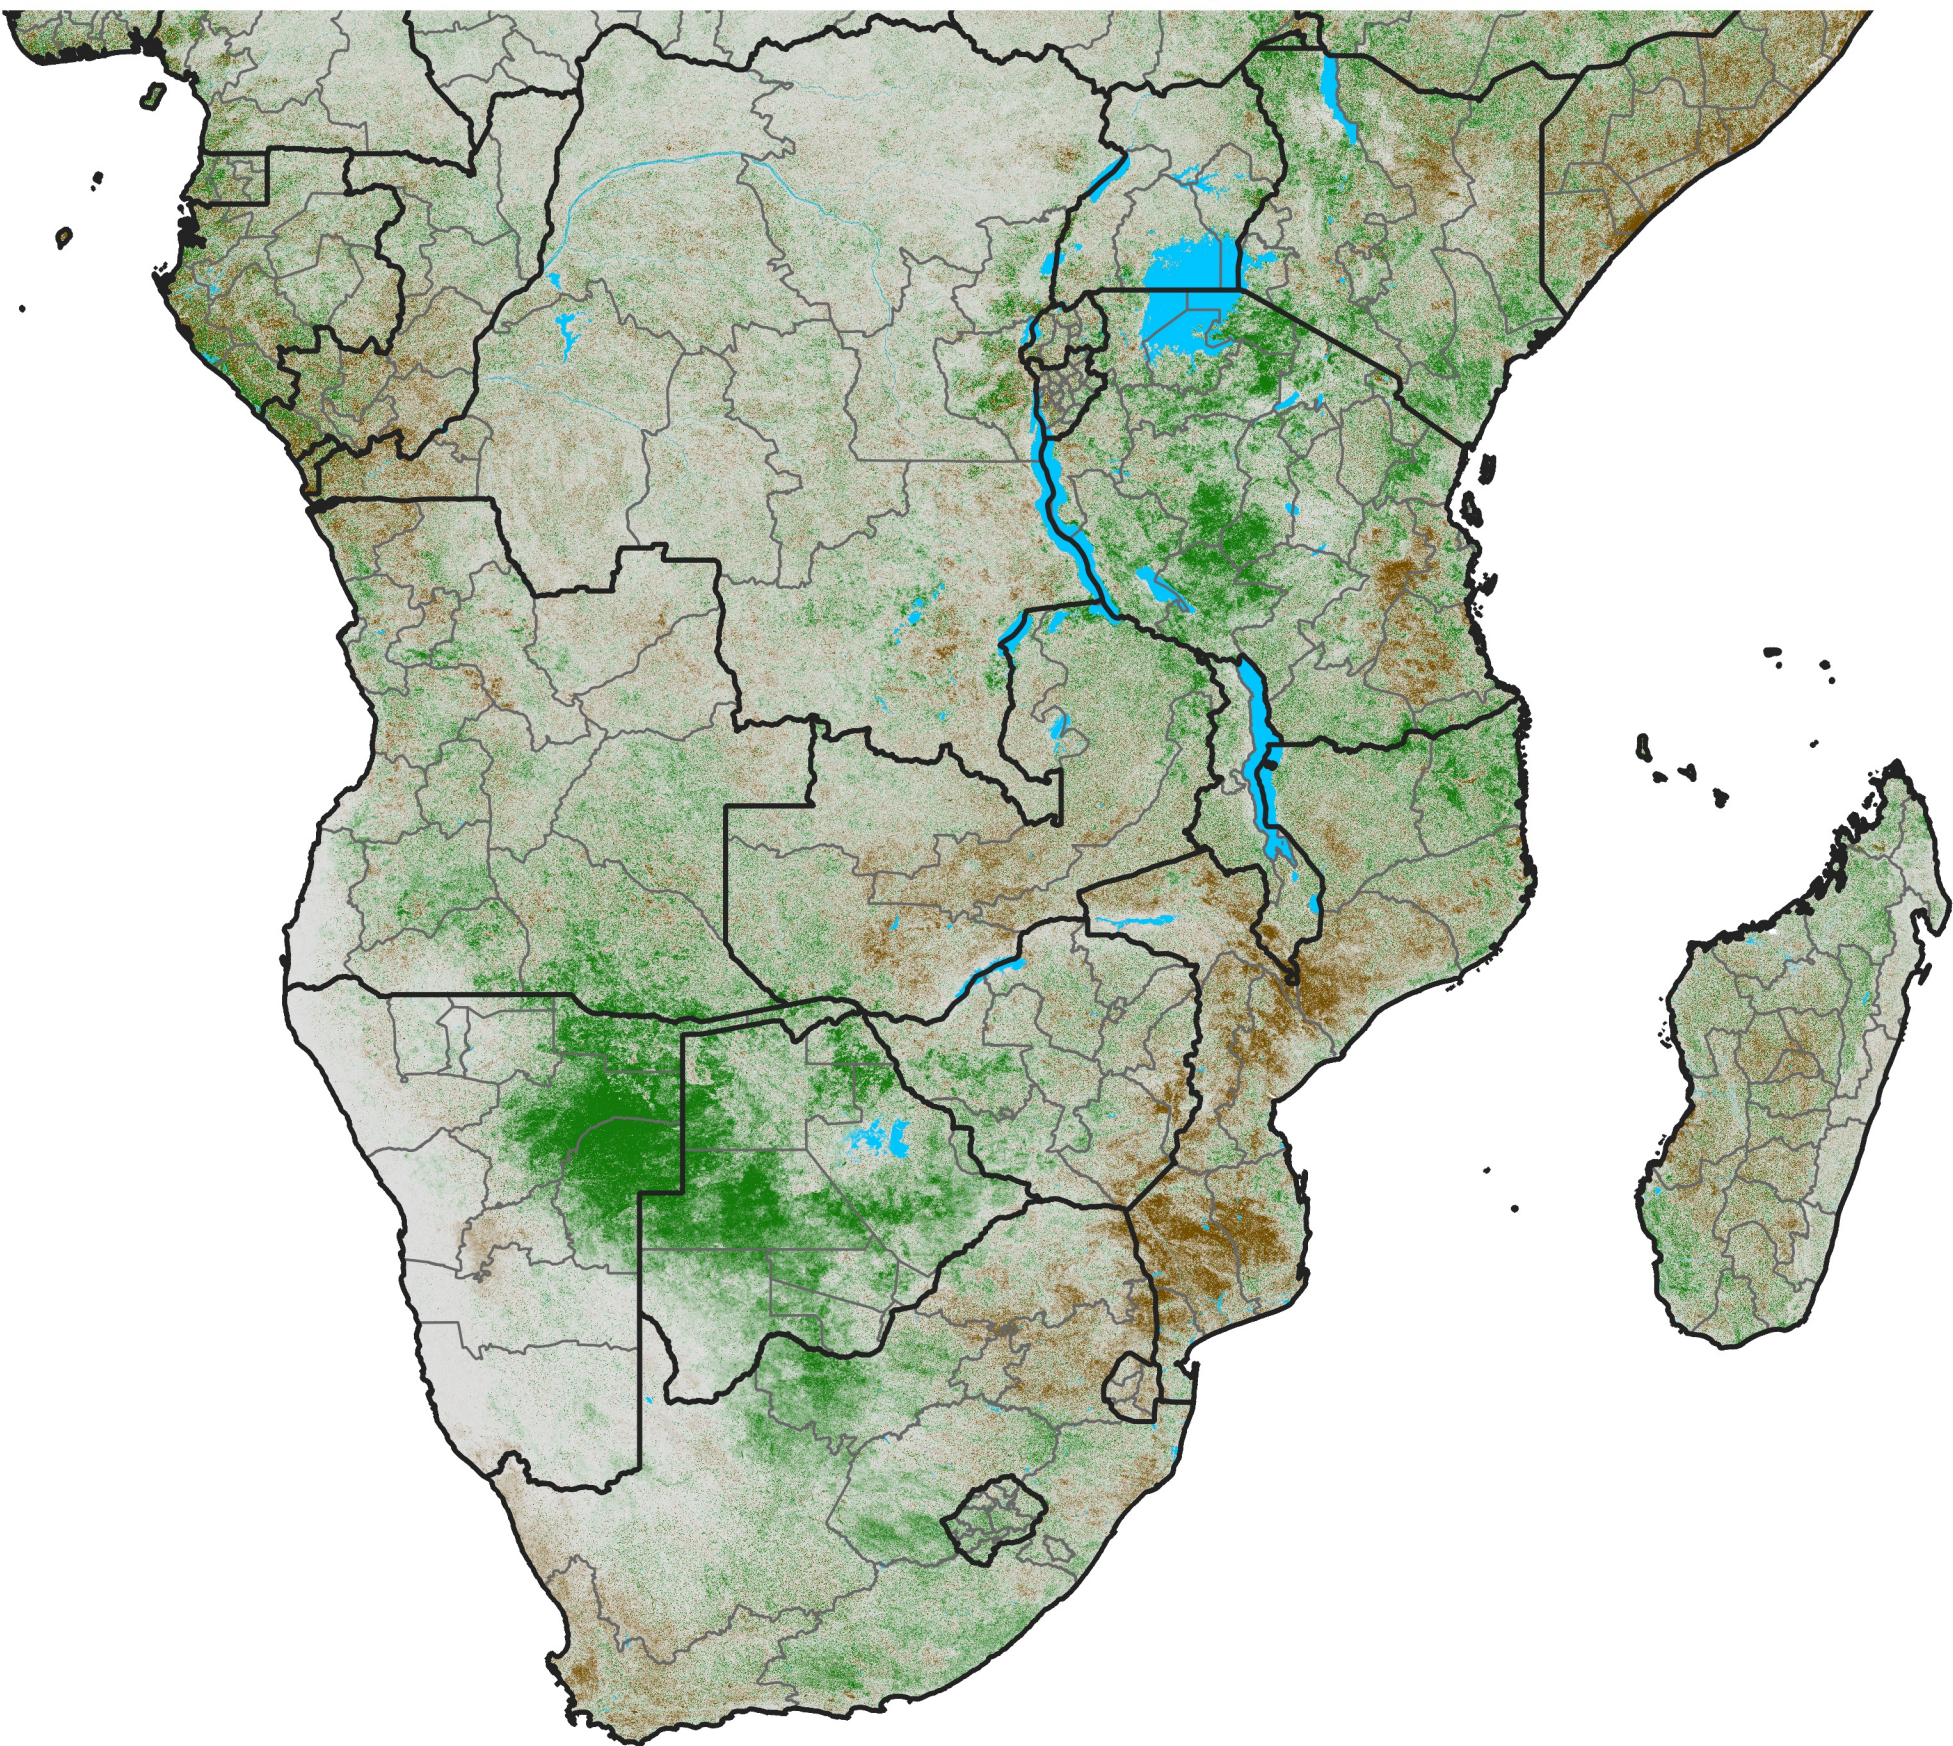

Southern Africa

NDVI Difference

2014 minus 2013

Period 61 / Oct 26 - Nov 05, 2014

NDVI Difference

< -0.3 -0.2 -0.1 -0.05 0.05 0.1 0.2 >0.3

Negative

No Difference