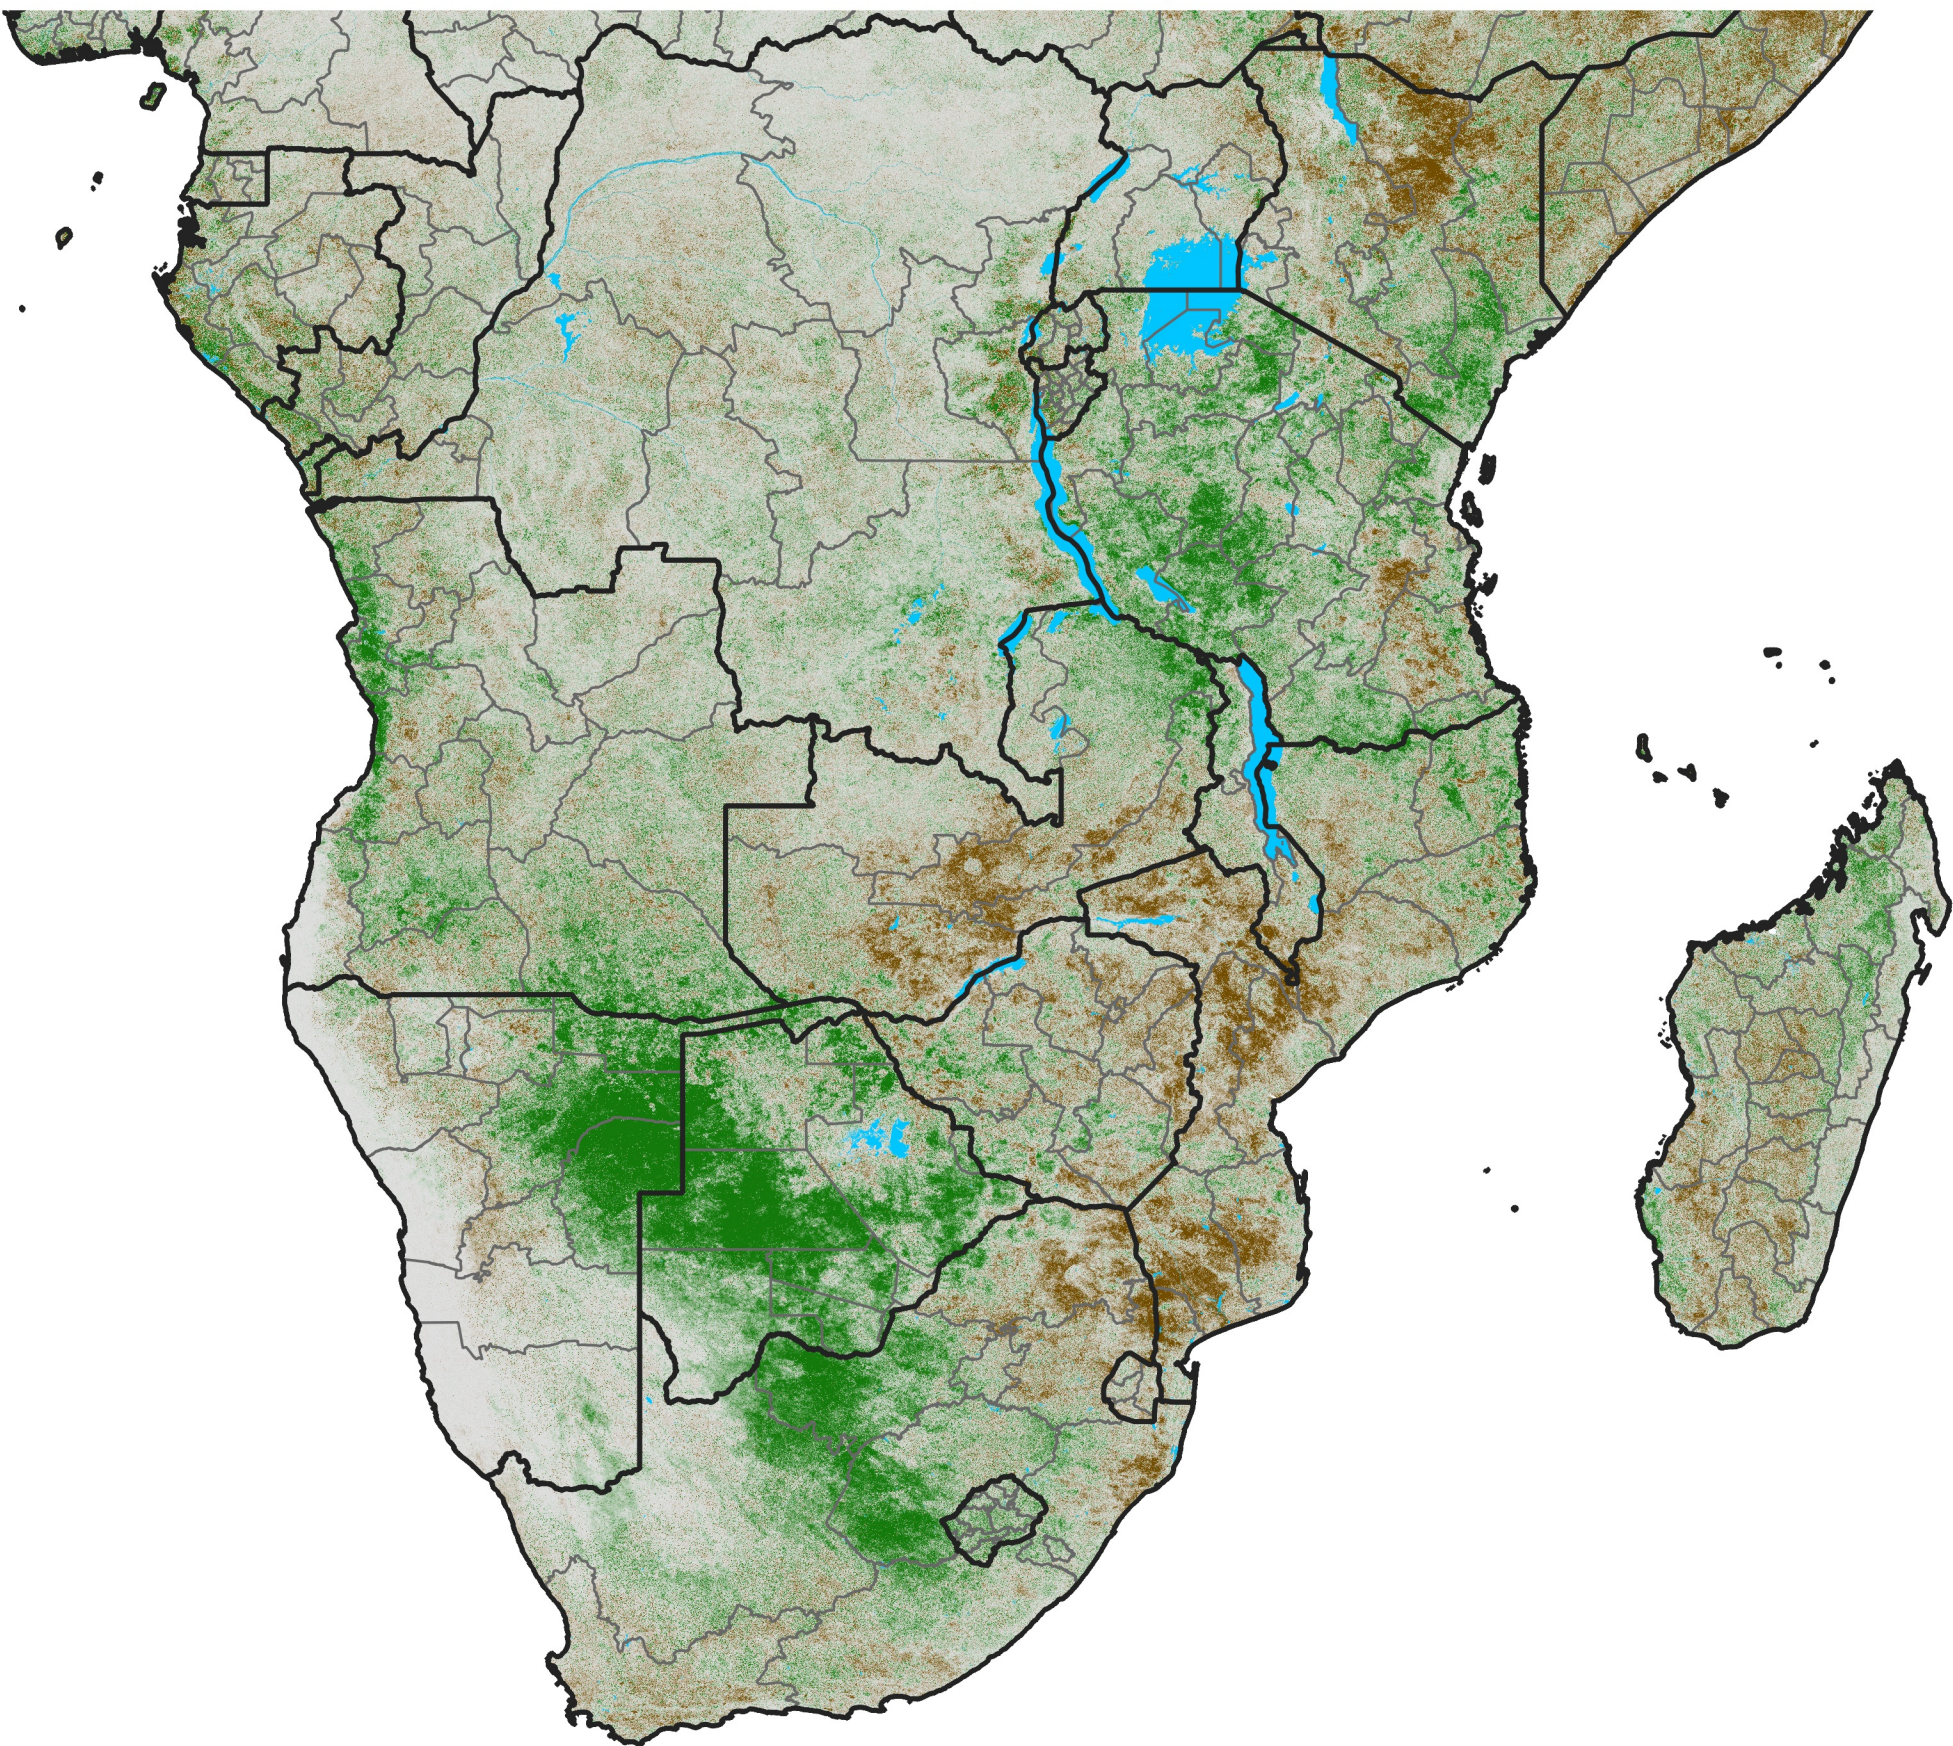

# Southern Africa

## NDVI Difference

2014 minus 2013

Period 66 / Nov 21 - 30, 2014

### NDVI Difference

< -0.3   -0.2   -0.1   -0.05   0.05   0.1   0.2   >0.3

Negative

No Difference

Positive