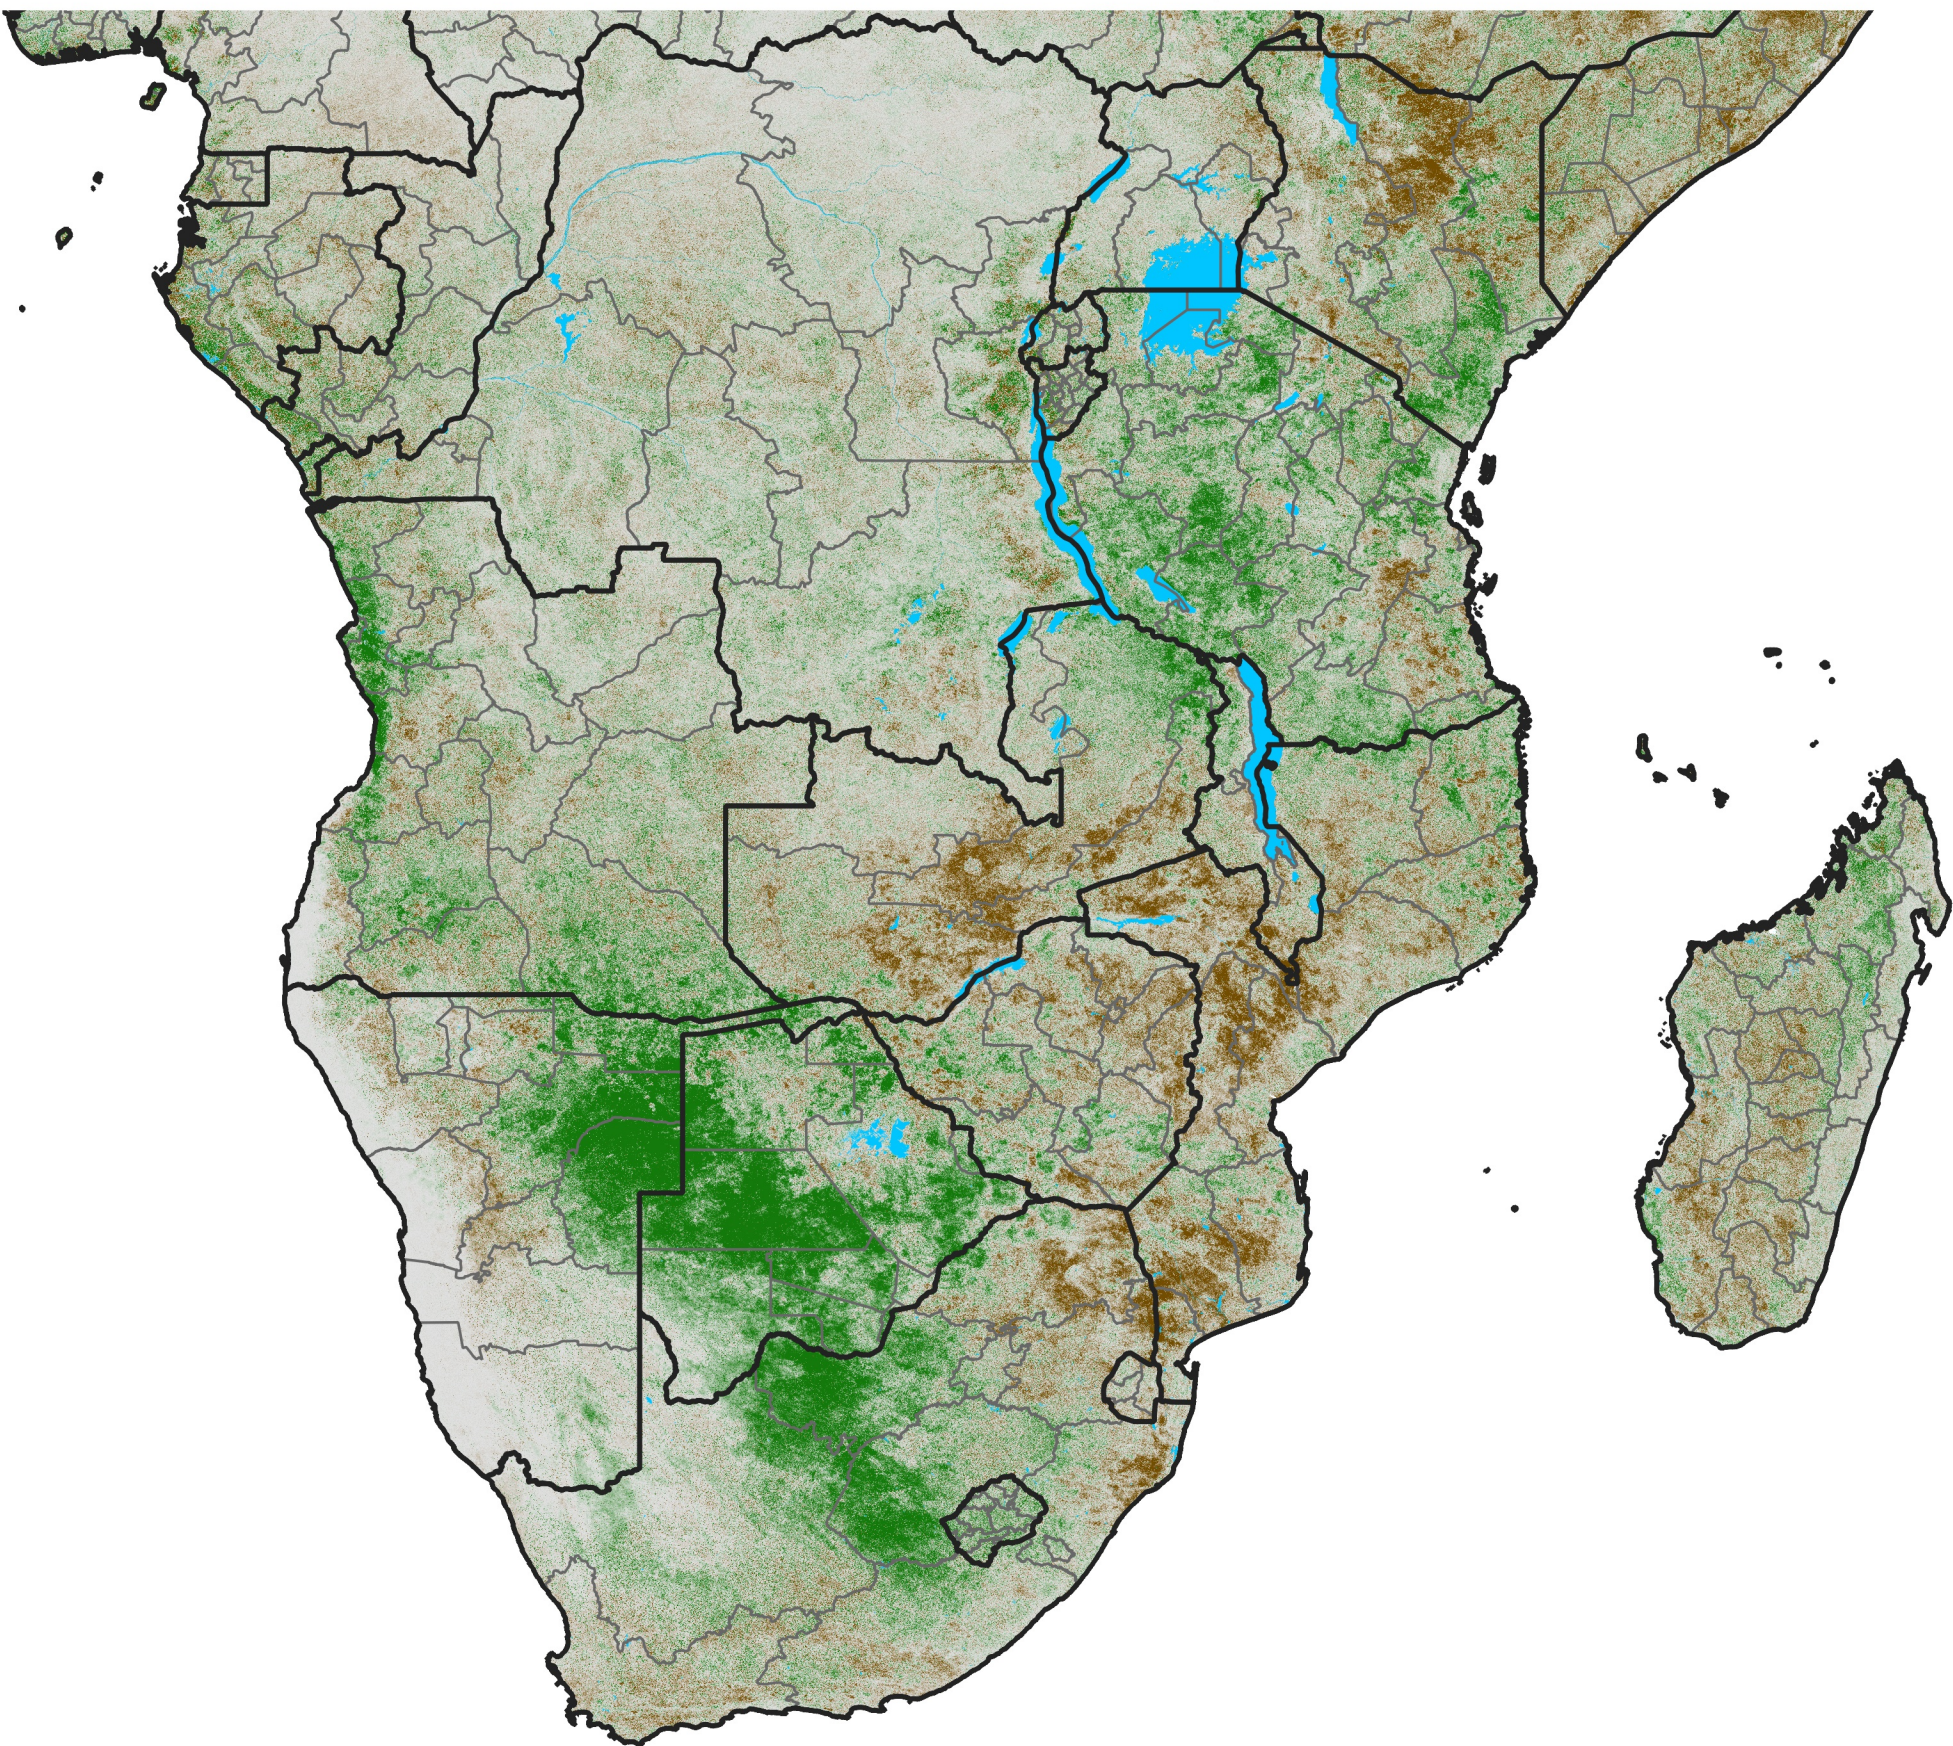

Southern Africa

NDVI Difference

2014 minus 2013

Period 67 / Nov 26 - Dec 05, 2014

NDVI Difference

< -0.3 -0.2 -0.1 -0.05 0.05 0.1 0.2 >0.3

Negative

No Difference