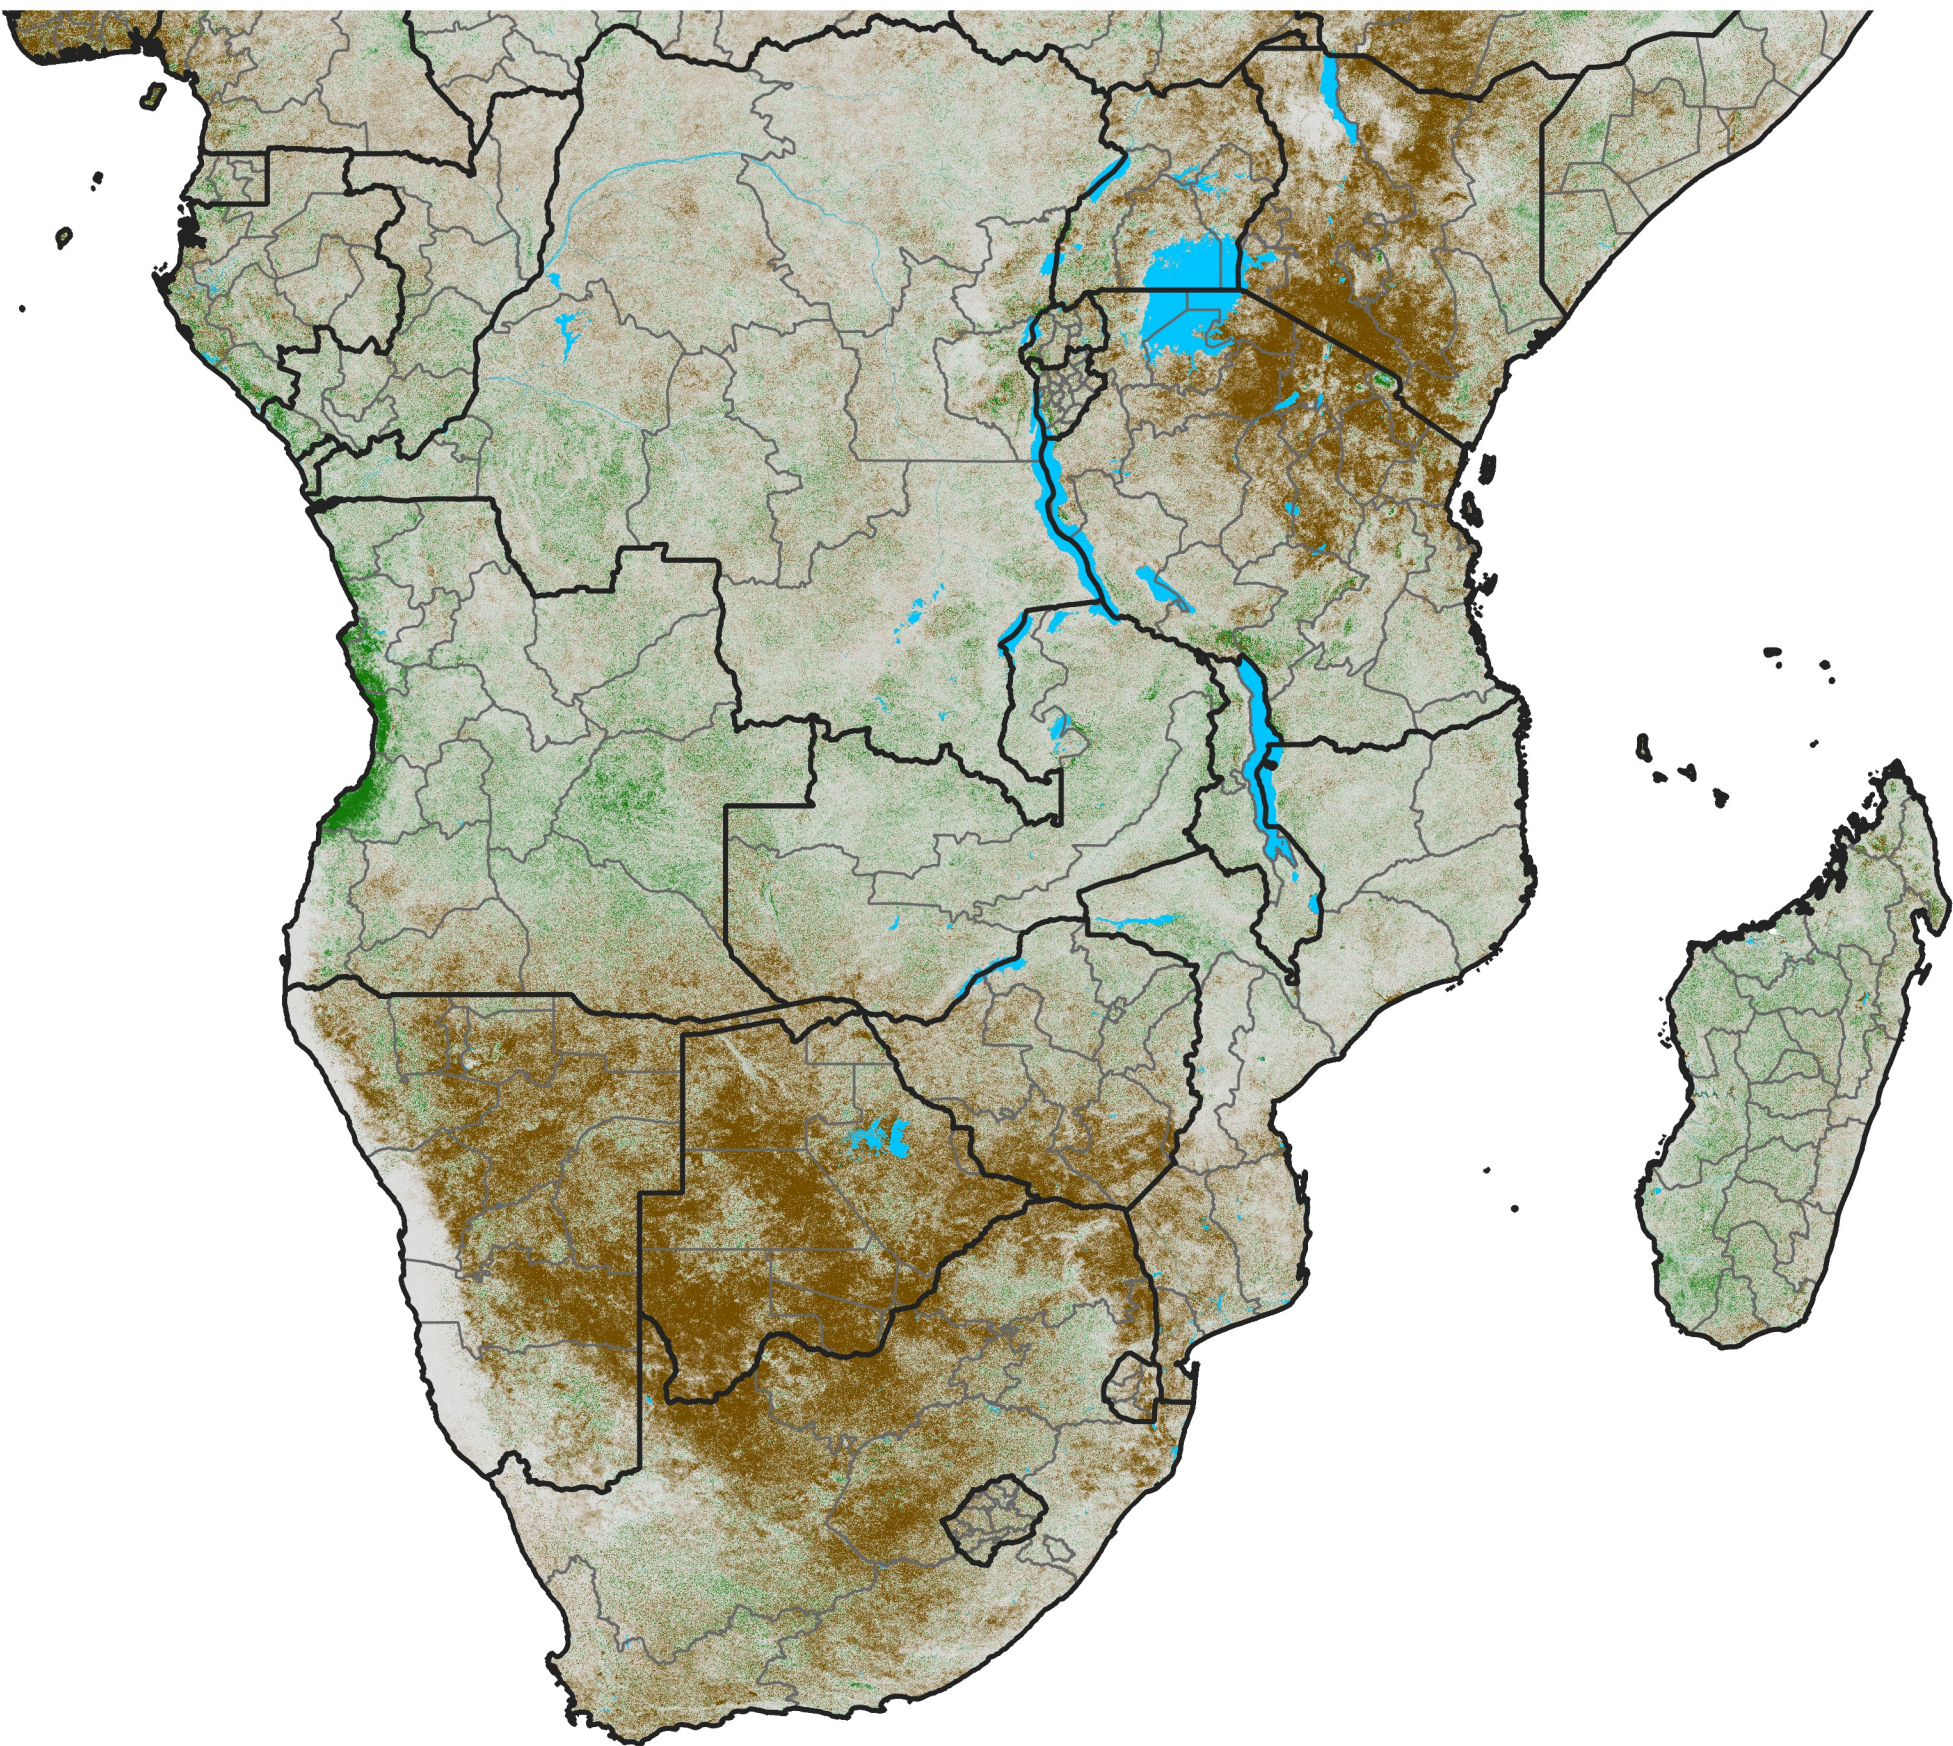

Southern Africa

NDVI Difference

2015 minus 2014

Period 17 / Mar 16 - 25, 2015

NDVI Difference

< -0.3 -0.2 -0.1 -0.05 0.05 0.1 0.2 >0.3

Negative

No Difference