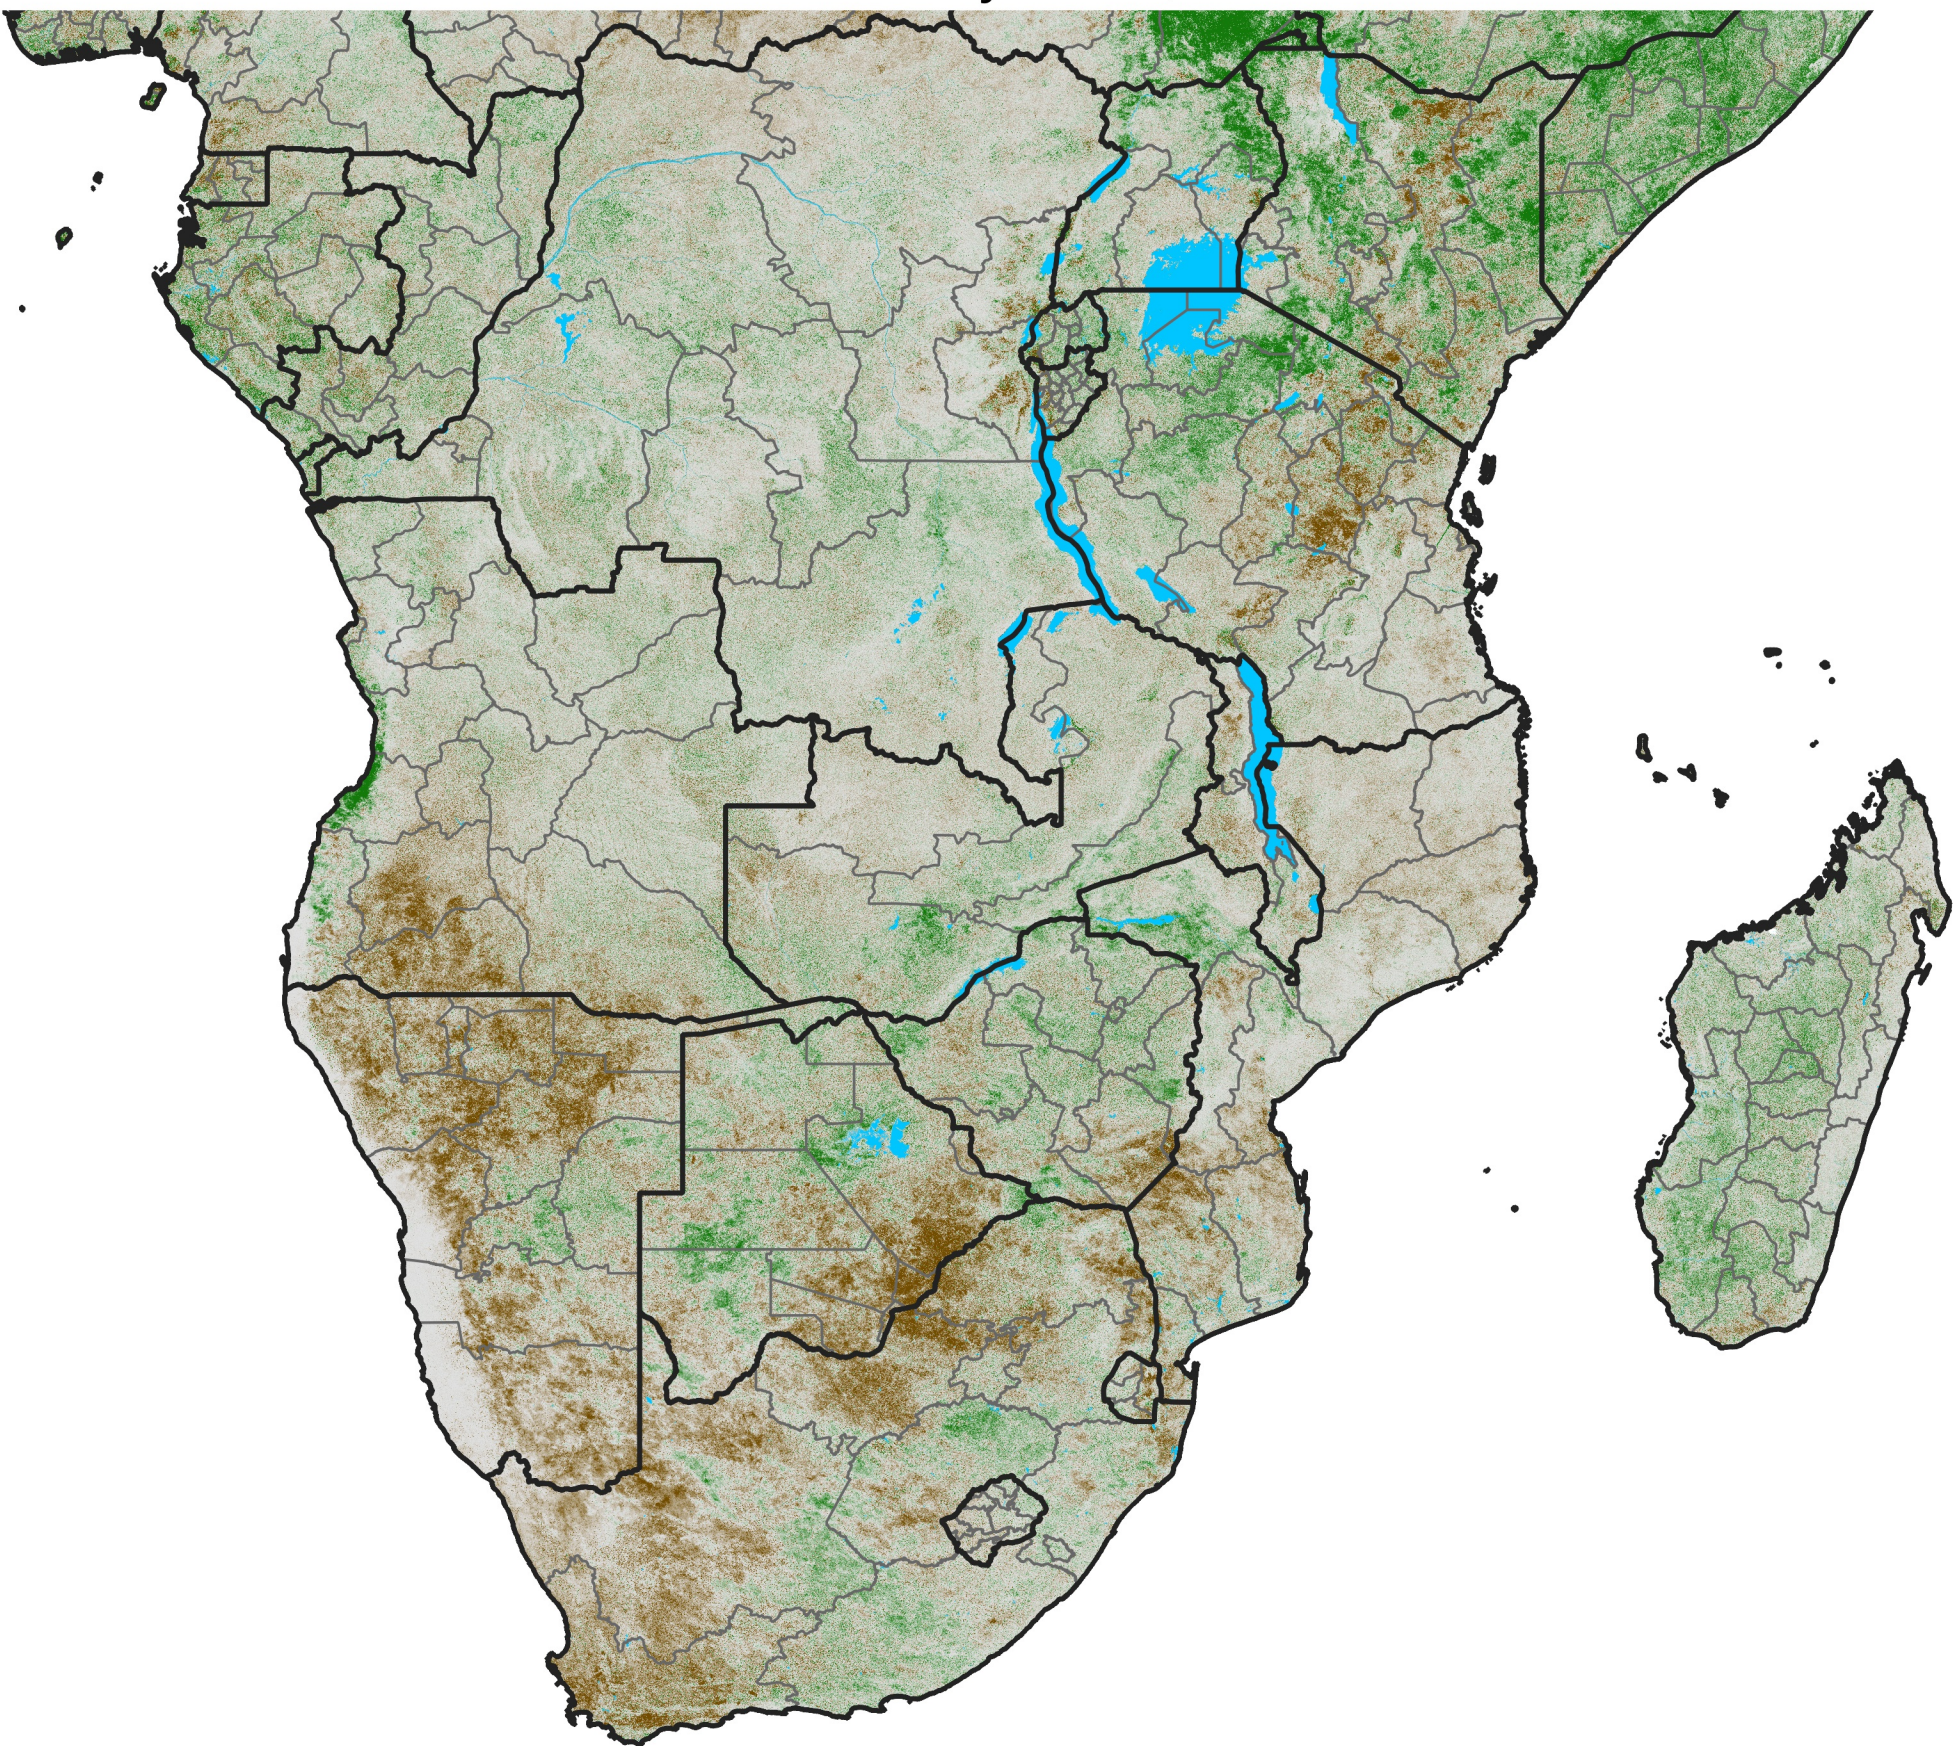

Southern Africa

NDVI Difference

2015 minus 2014

Period 26 / May 01 - 10, 2015

NDVI Difference

< -0.3 -0.2 -0.1 -0.05 0.05 0.1 0.2 >0.3

Negative

No Difference