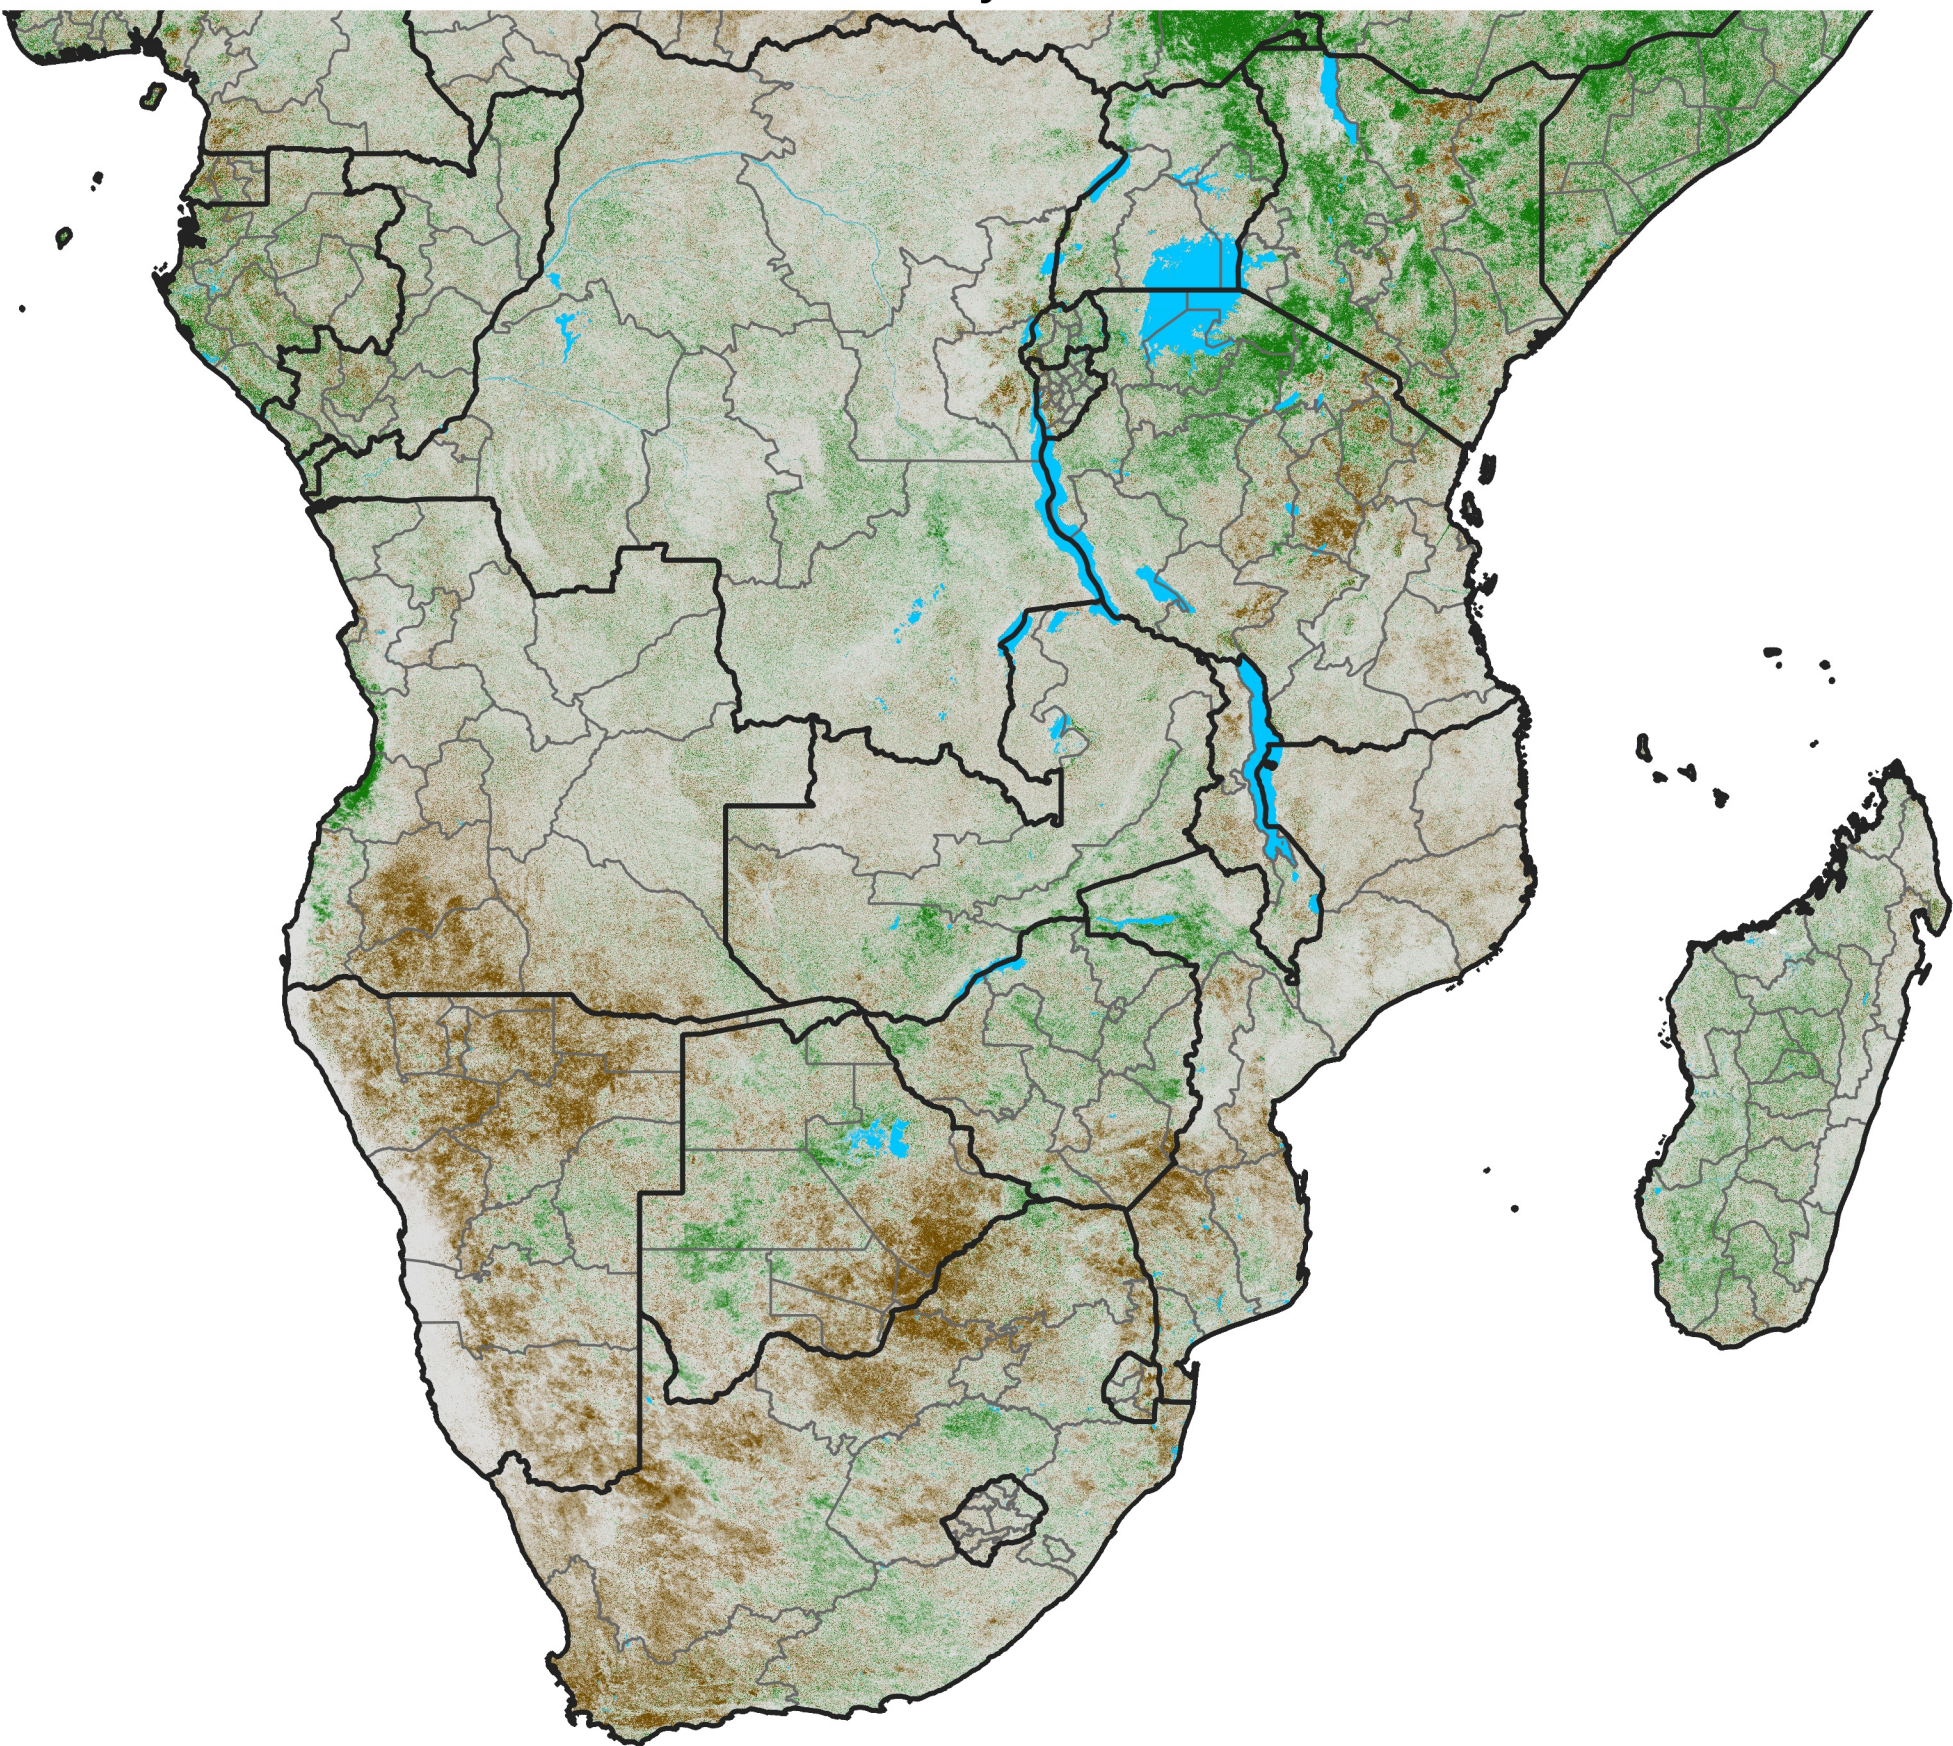

Southern Africa

NDVI Difference

2015 minus 2014

Period 27 / May 06 - 15, 2015

NDVI Difference

<math>< -0.3</math> -0.2 -0.1 -0.05 0.05 0.1 0.2 > 0.3

Negative

No Difference