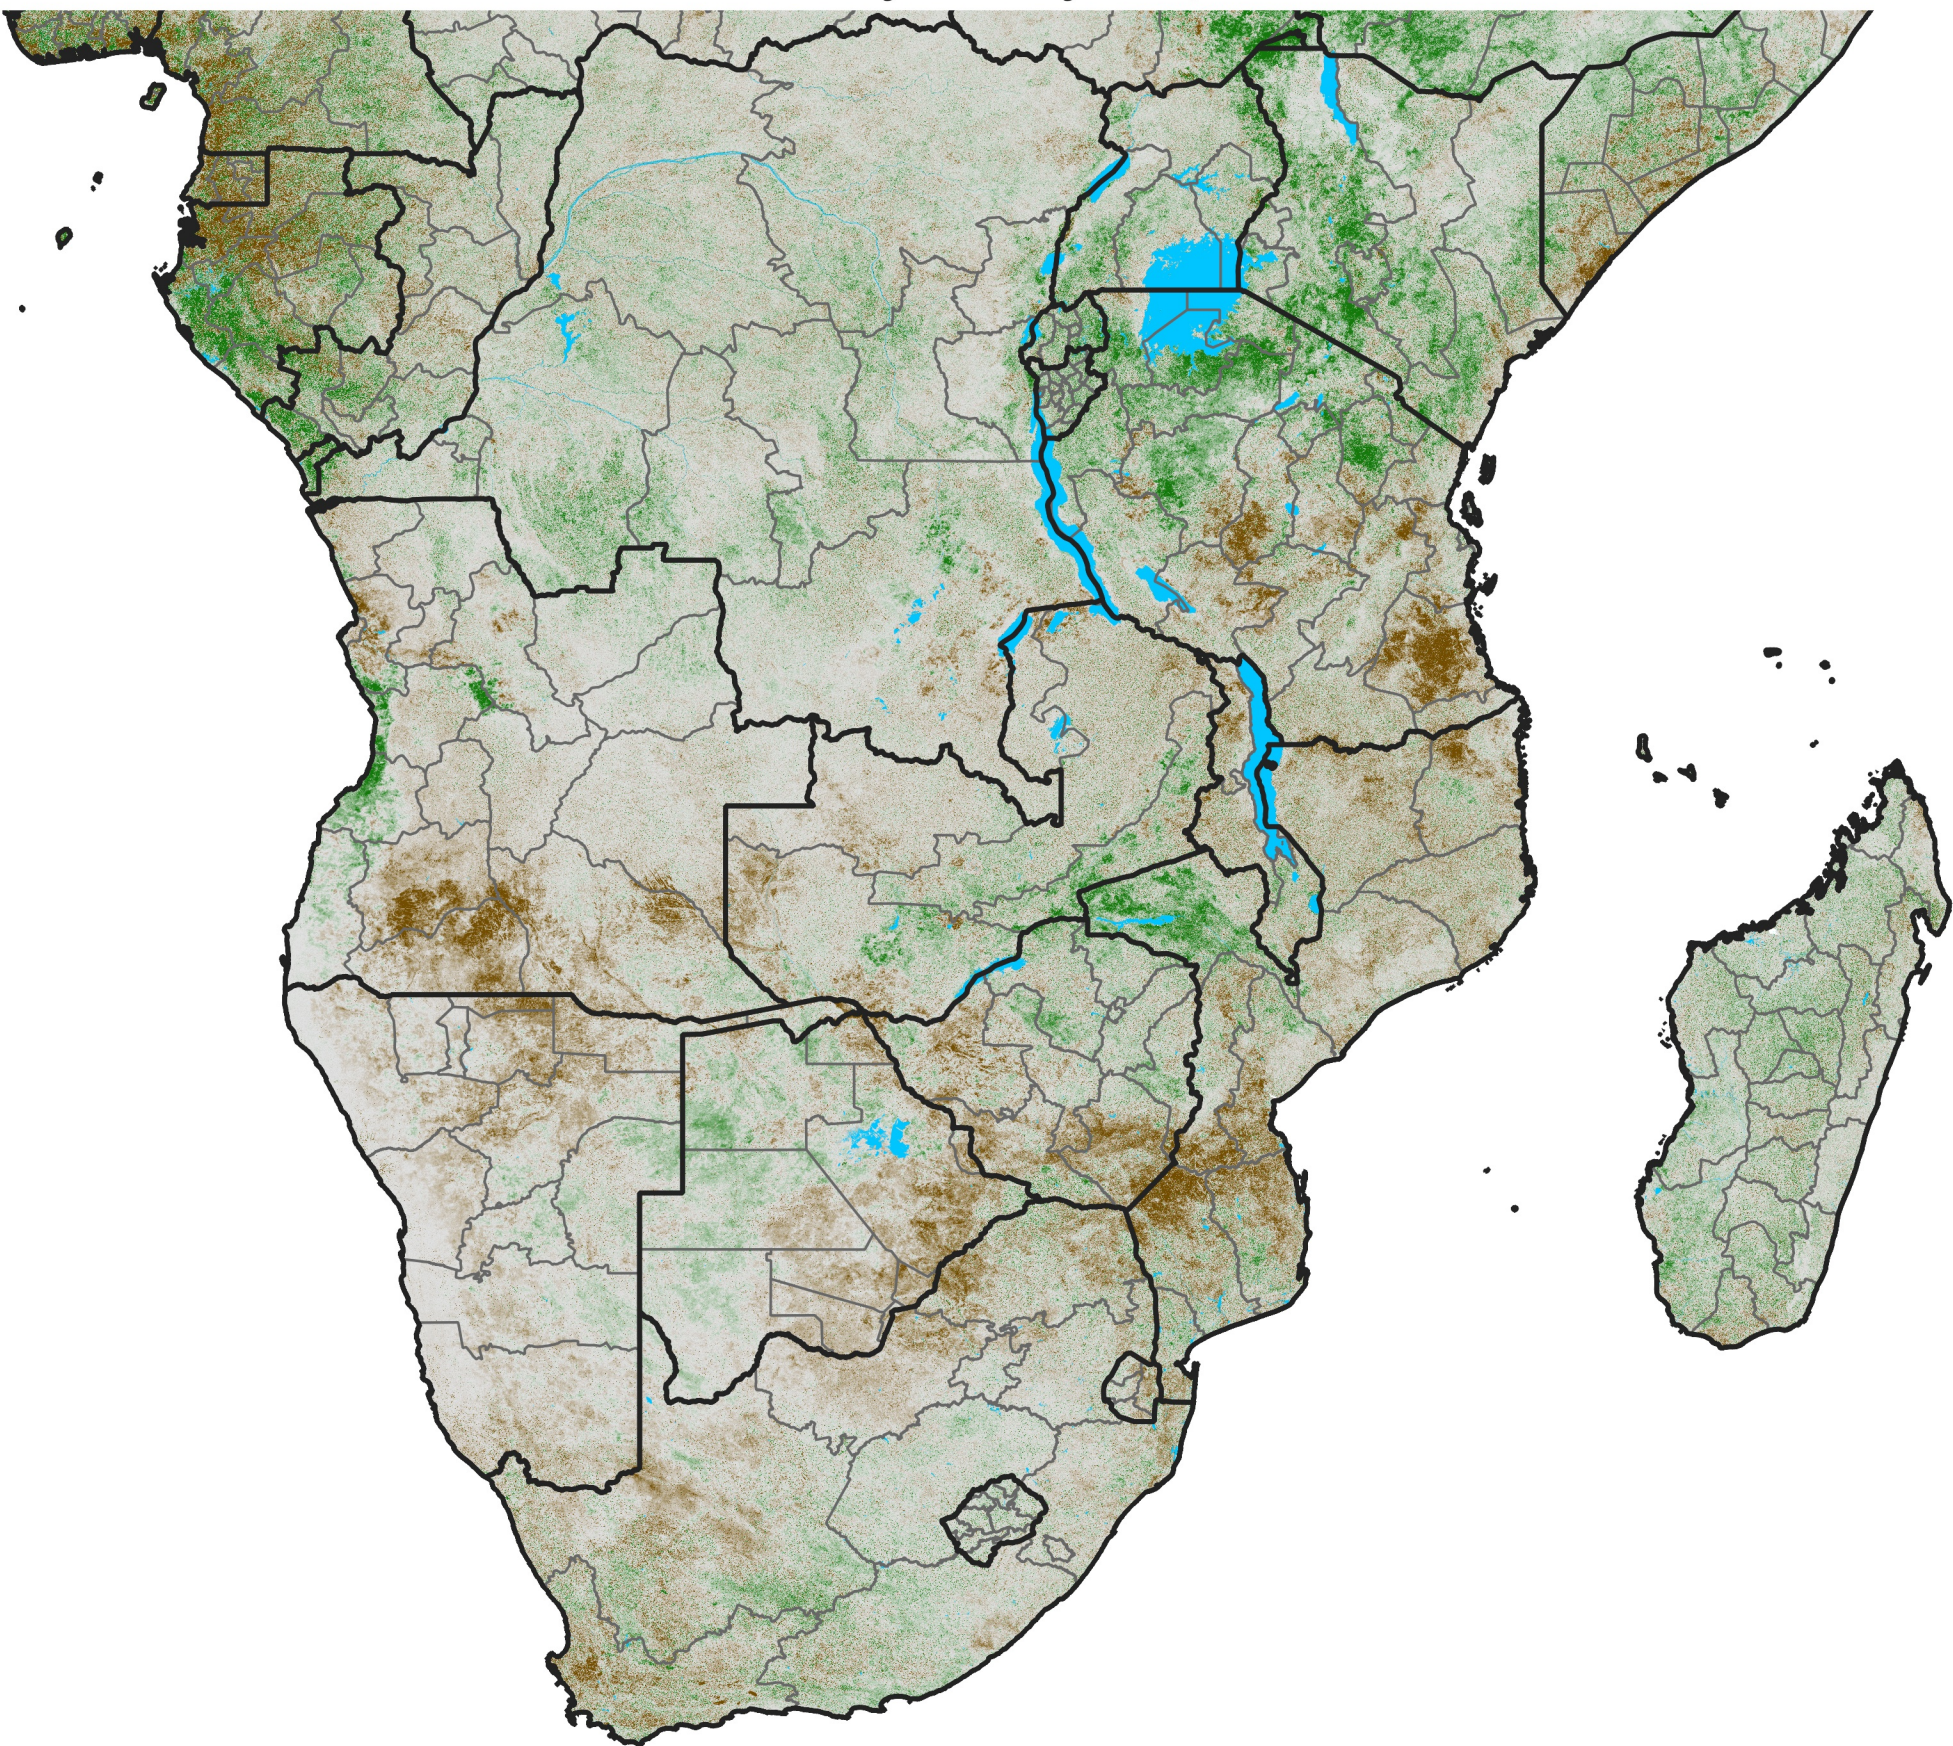

# Southern Africa

## NDVI Difference

2015 minus 2014

Period 37 / Jun 26 - Jul 05, 2015

### NDVI Difference

< -0.3   -0.2   -0.1   -0.05   0.05   0.1   0.2   >0.3

Negative

No Difference

Positive