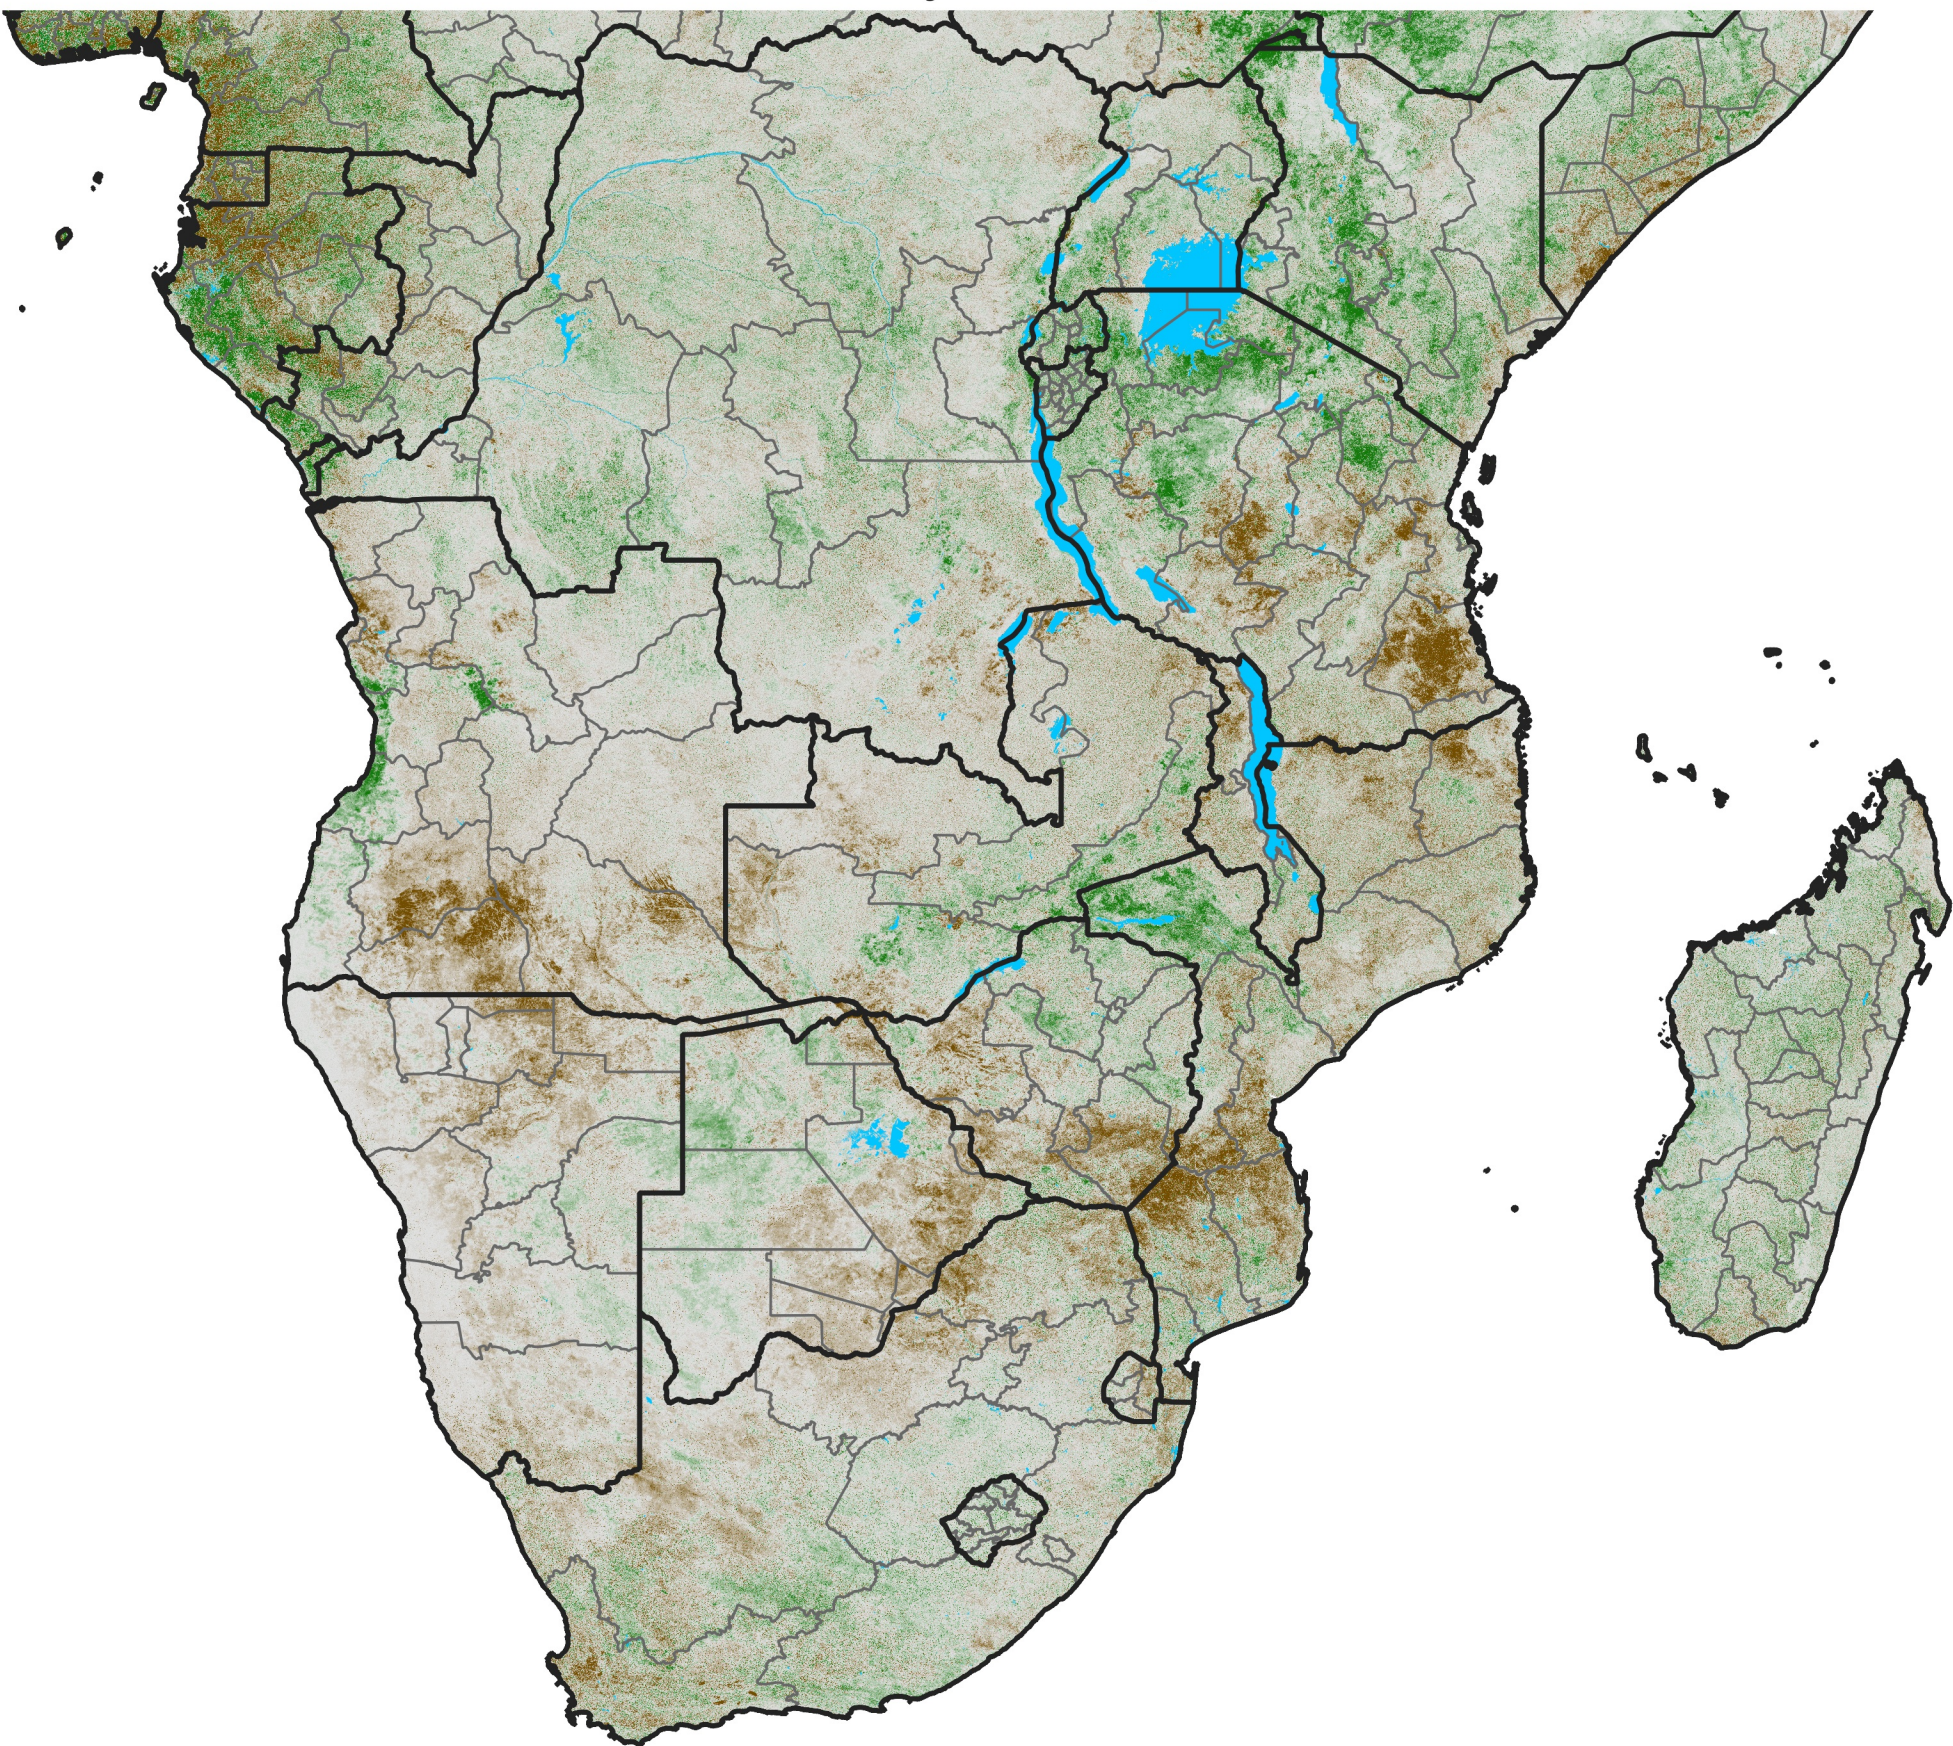

Southern Africa

NDVI Difference

2015 minus 2014

Period 38 / Jul 01 - 10, 2015

NDVI Difference

< -0.3 -0.2 -0.1 -0.05 0.05 0.1 0.2 >0.3

Negative

No Difference