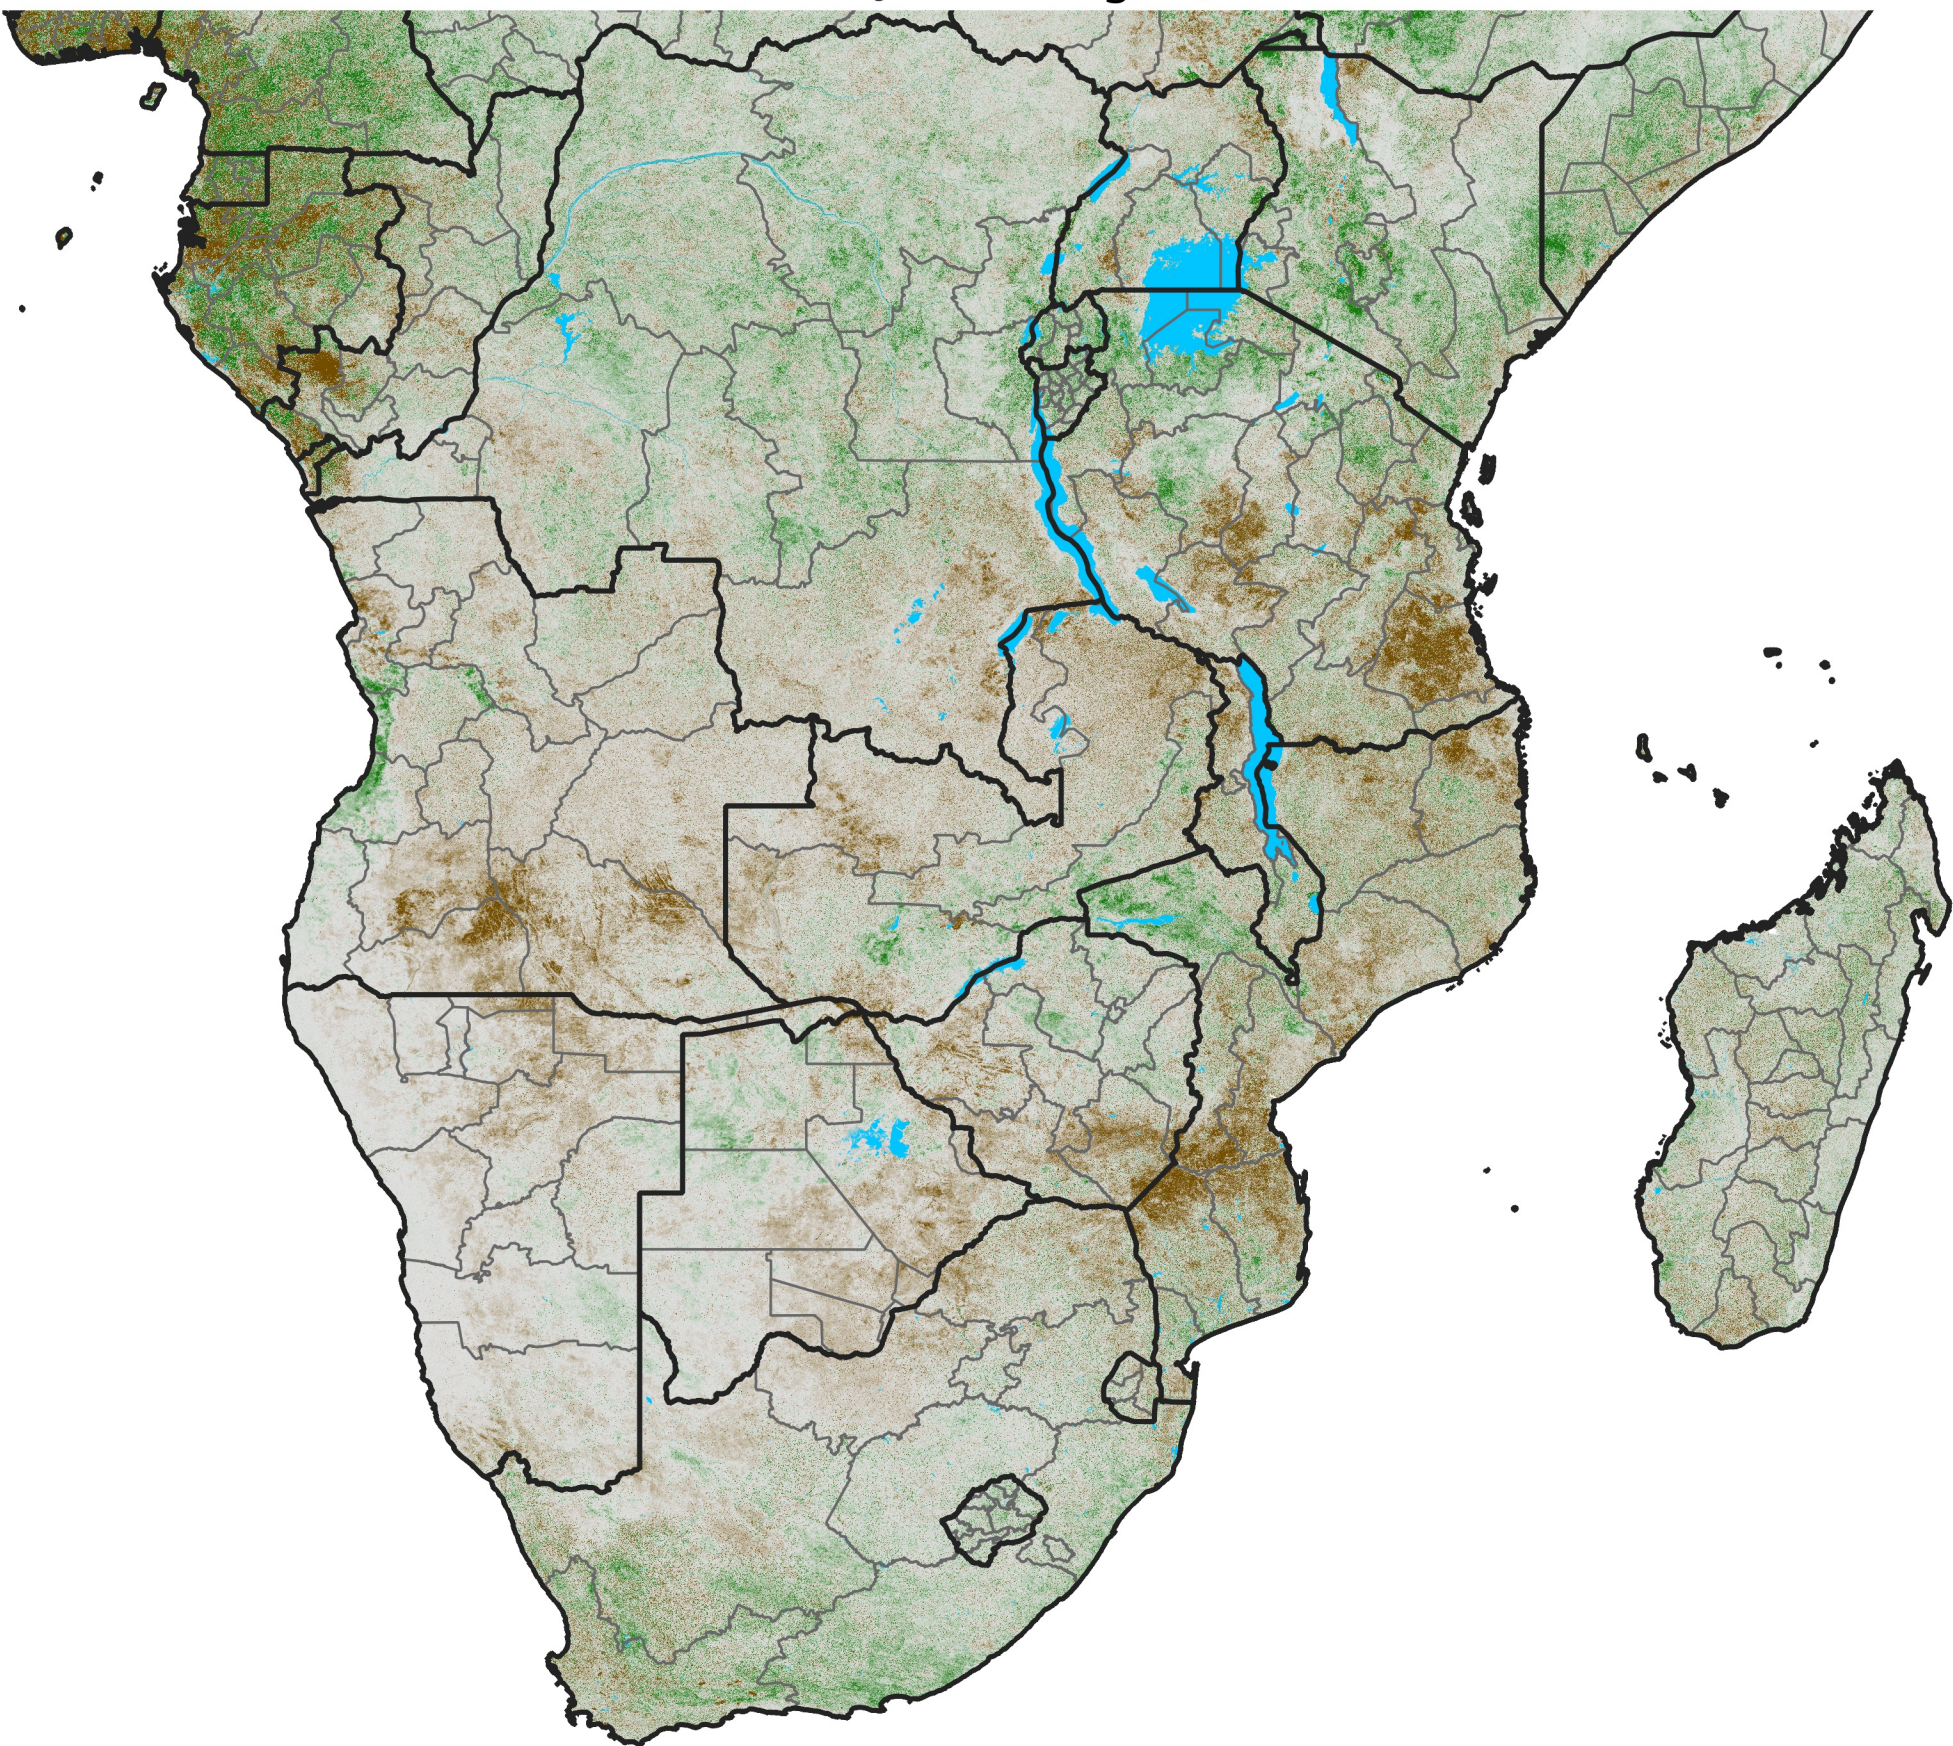

Southern Africa

NDVI Difference

2015 minus 2014

Period 43 / Jul 26 - Aug 05, 2015

NDVI Difference

< -0.3 -0.2 -0.1 -0.05 0.05 0.1 0.2 >0.3

Negative

No Difference