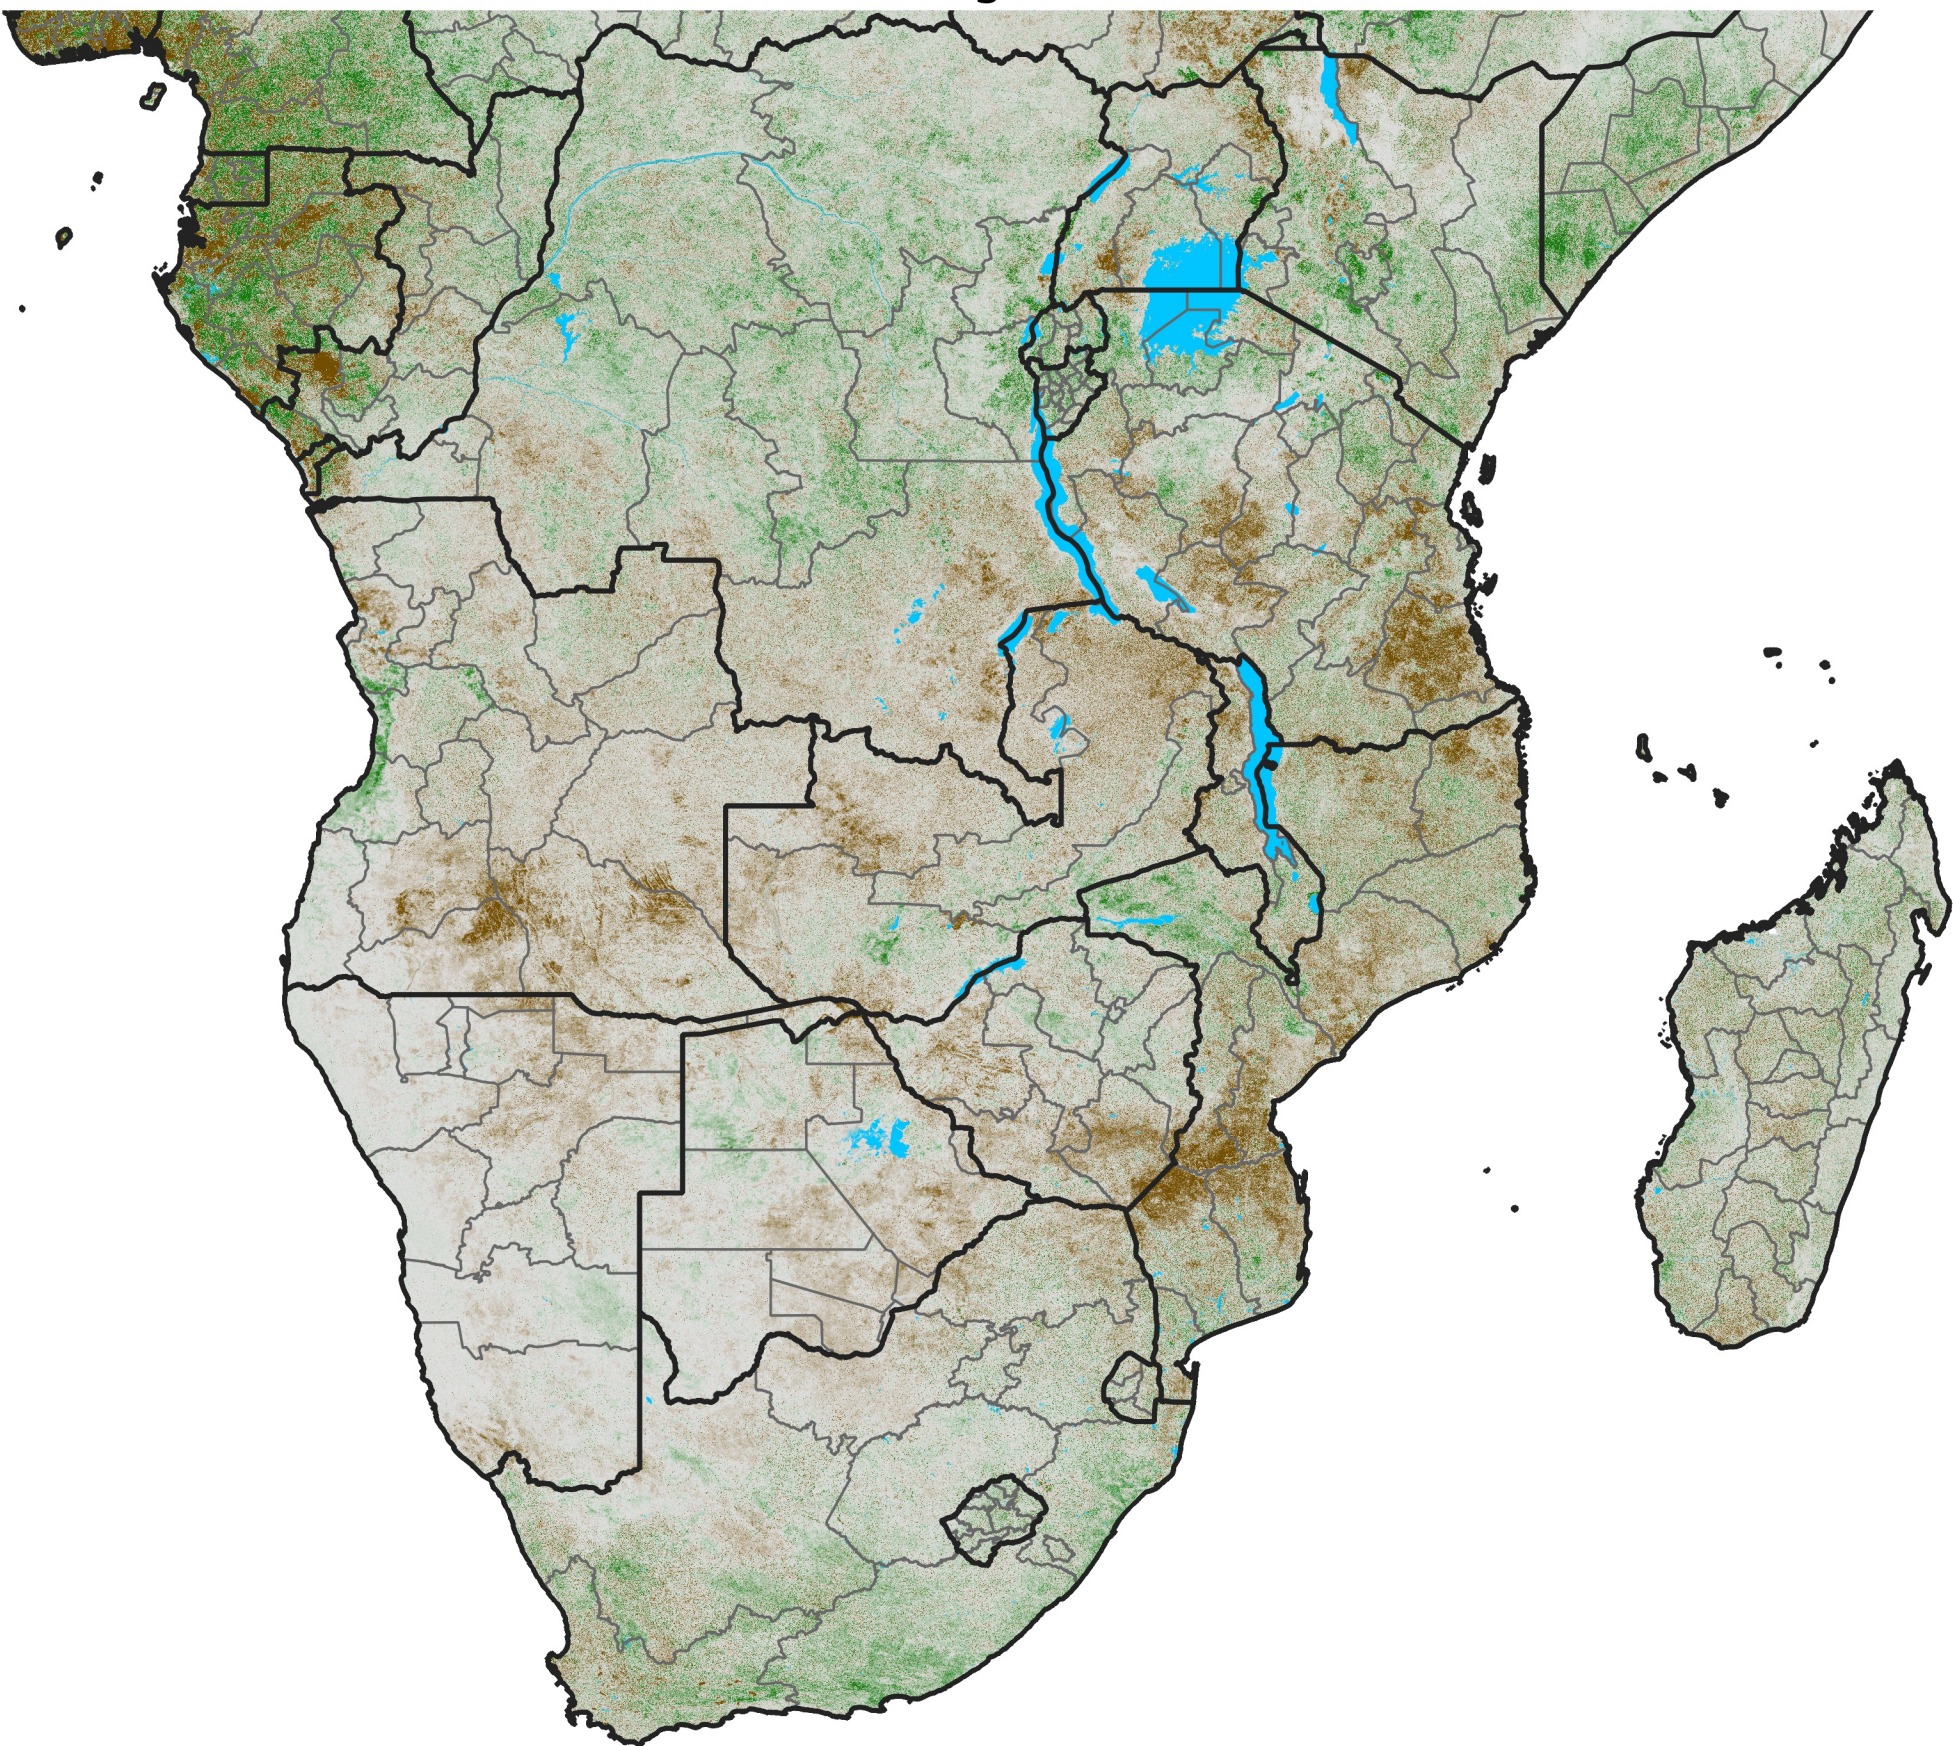

Southern Africa

NDVI Difference

2015 minus 2014

Period 45 / Aug 06 - 15, 2015

NDVI Difference

< -0.3 -0.2 -0.1 -0.05 0.05 0.1 0.2 >0.3

Negative

No Difference