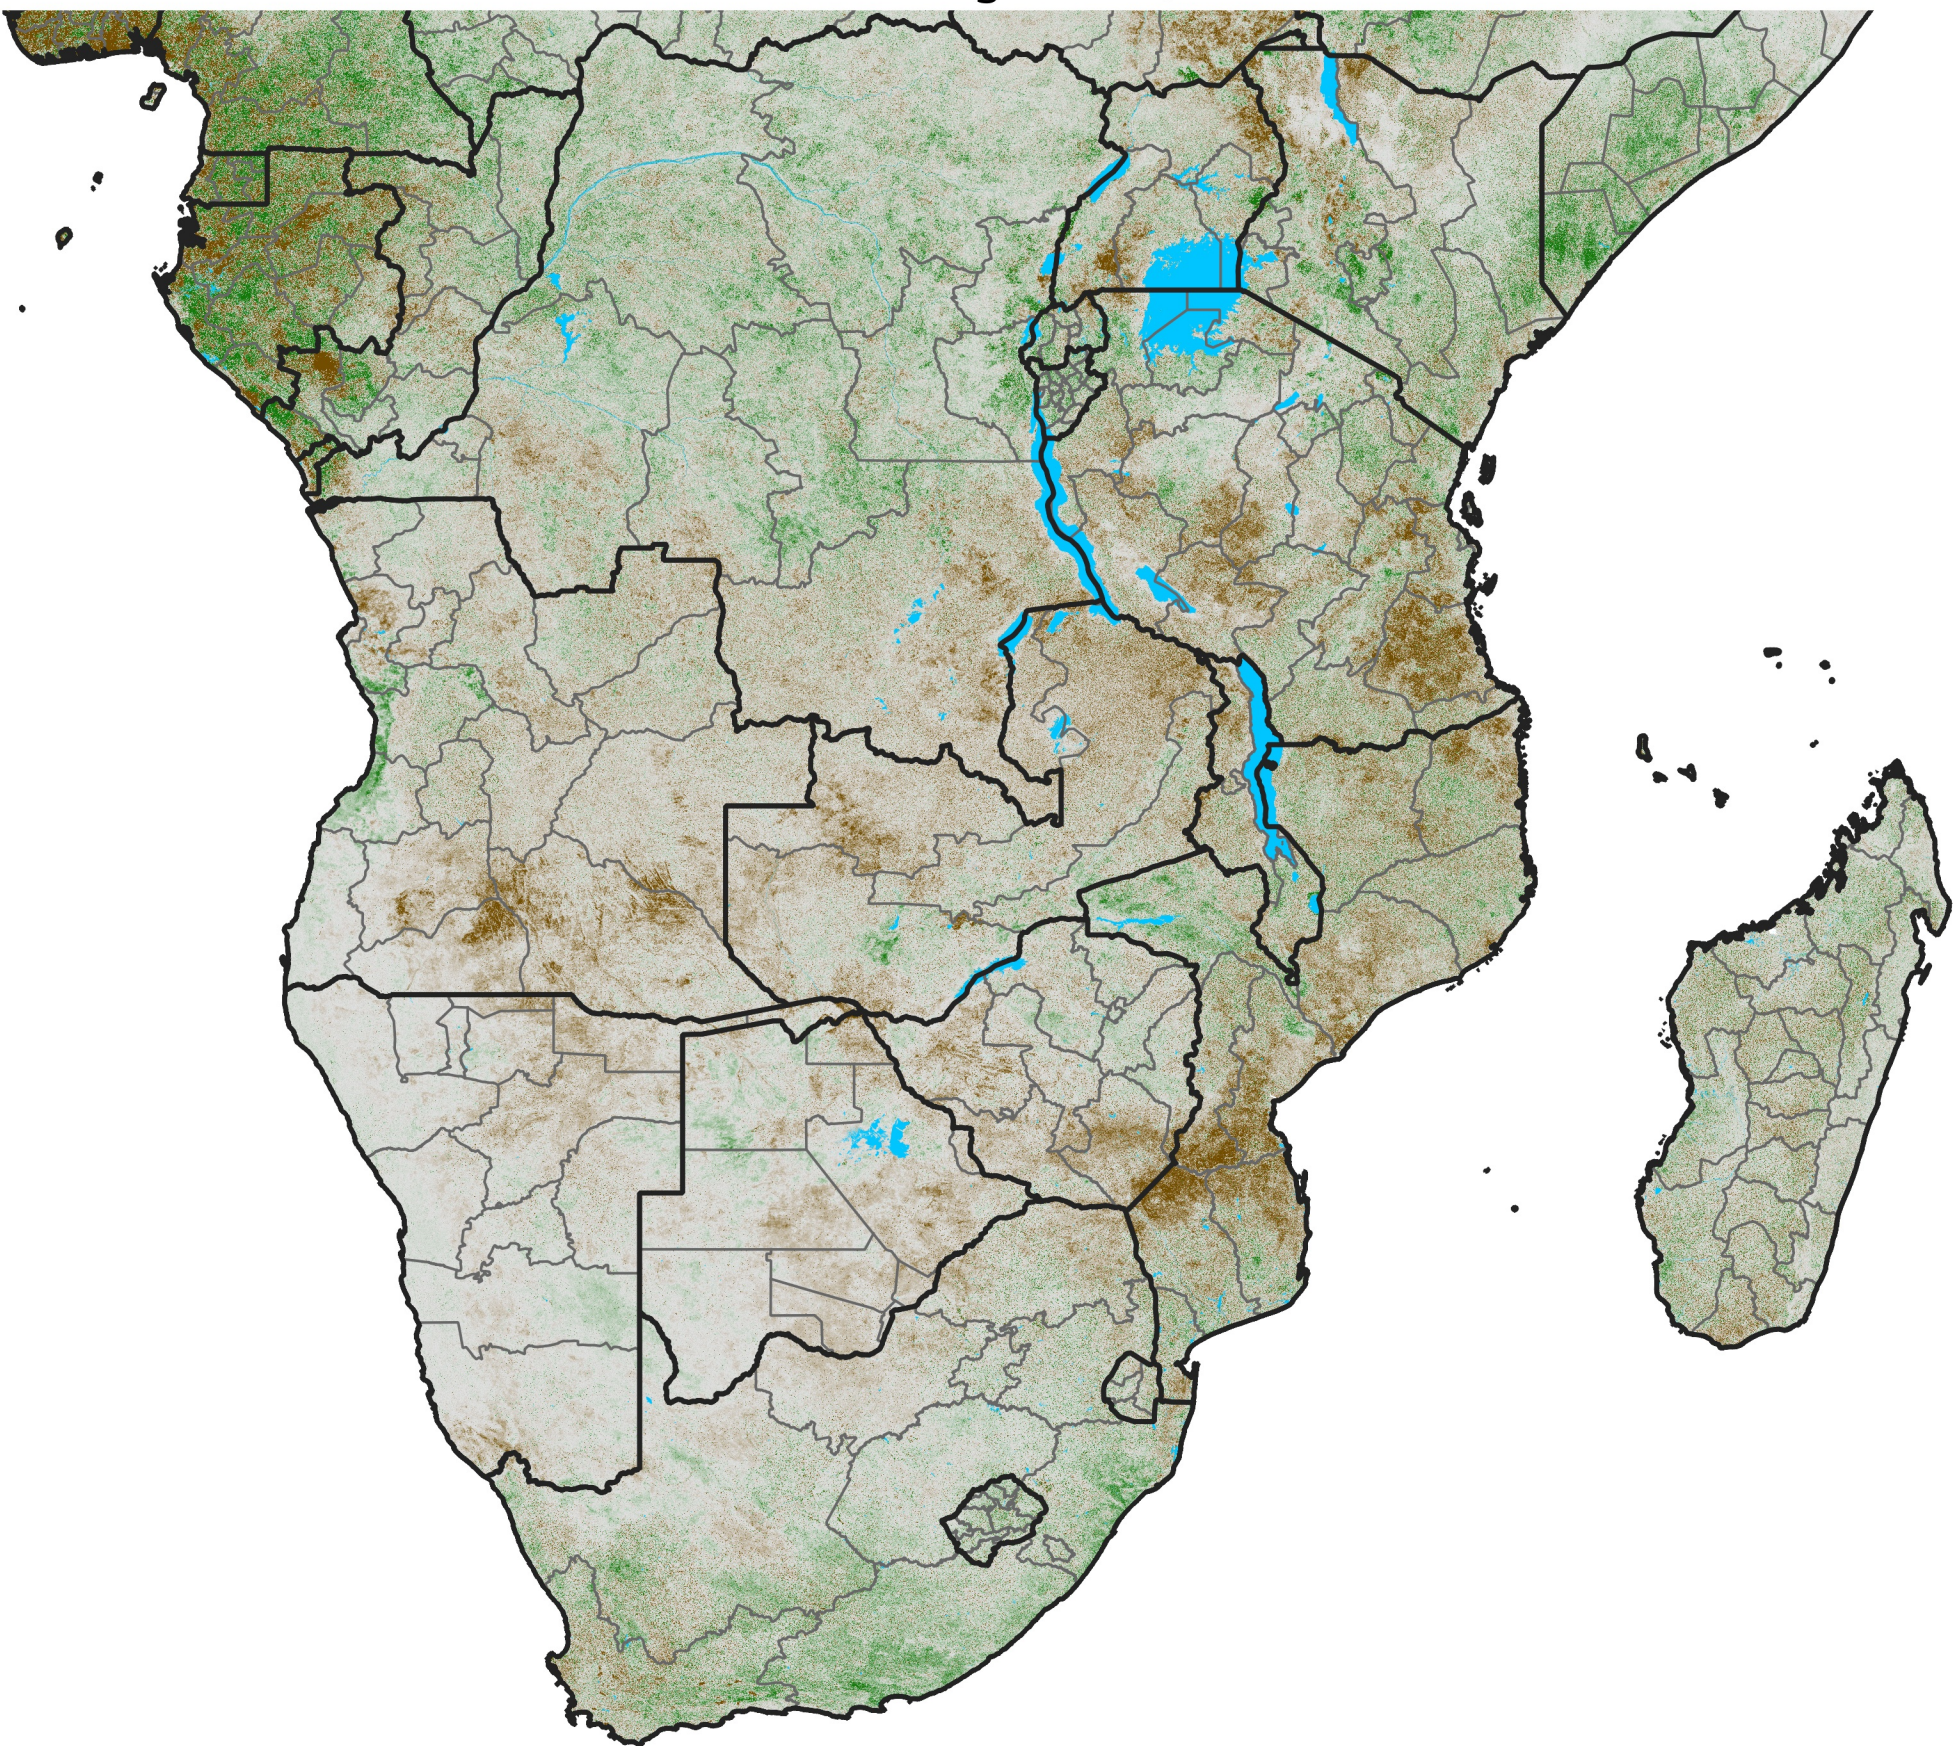

Southern Africa

NDVI Difference

2015 minus 2014

Period 46 / Aug 11 - 20, 2015

NDVI Difference

< -0.3 -0.2 -0.1 -0.05 0.05 0.1 0.2 >0.3

Negative

No Difference