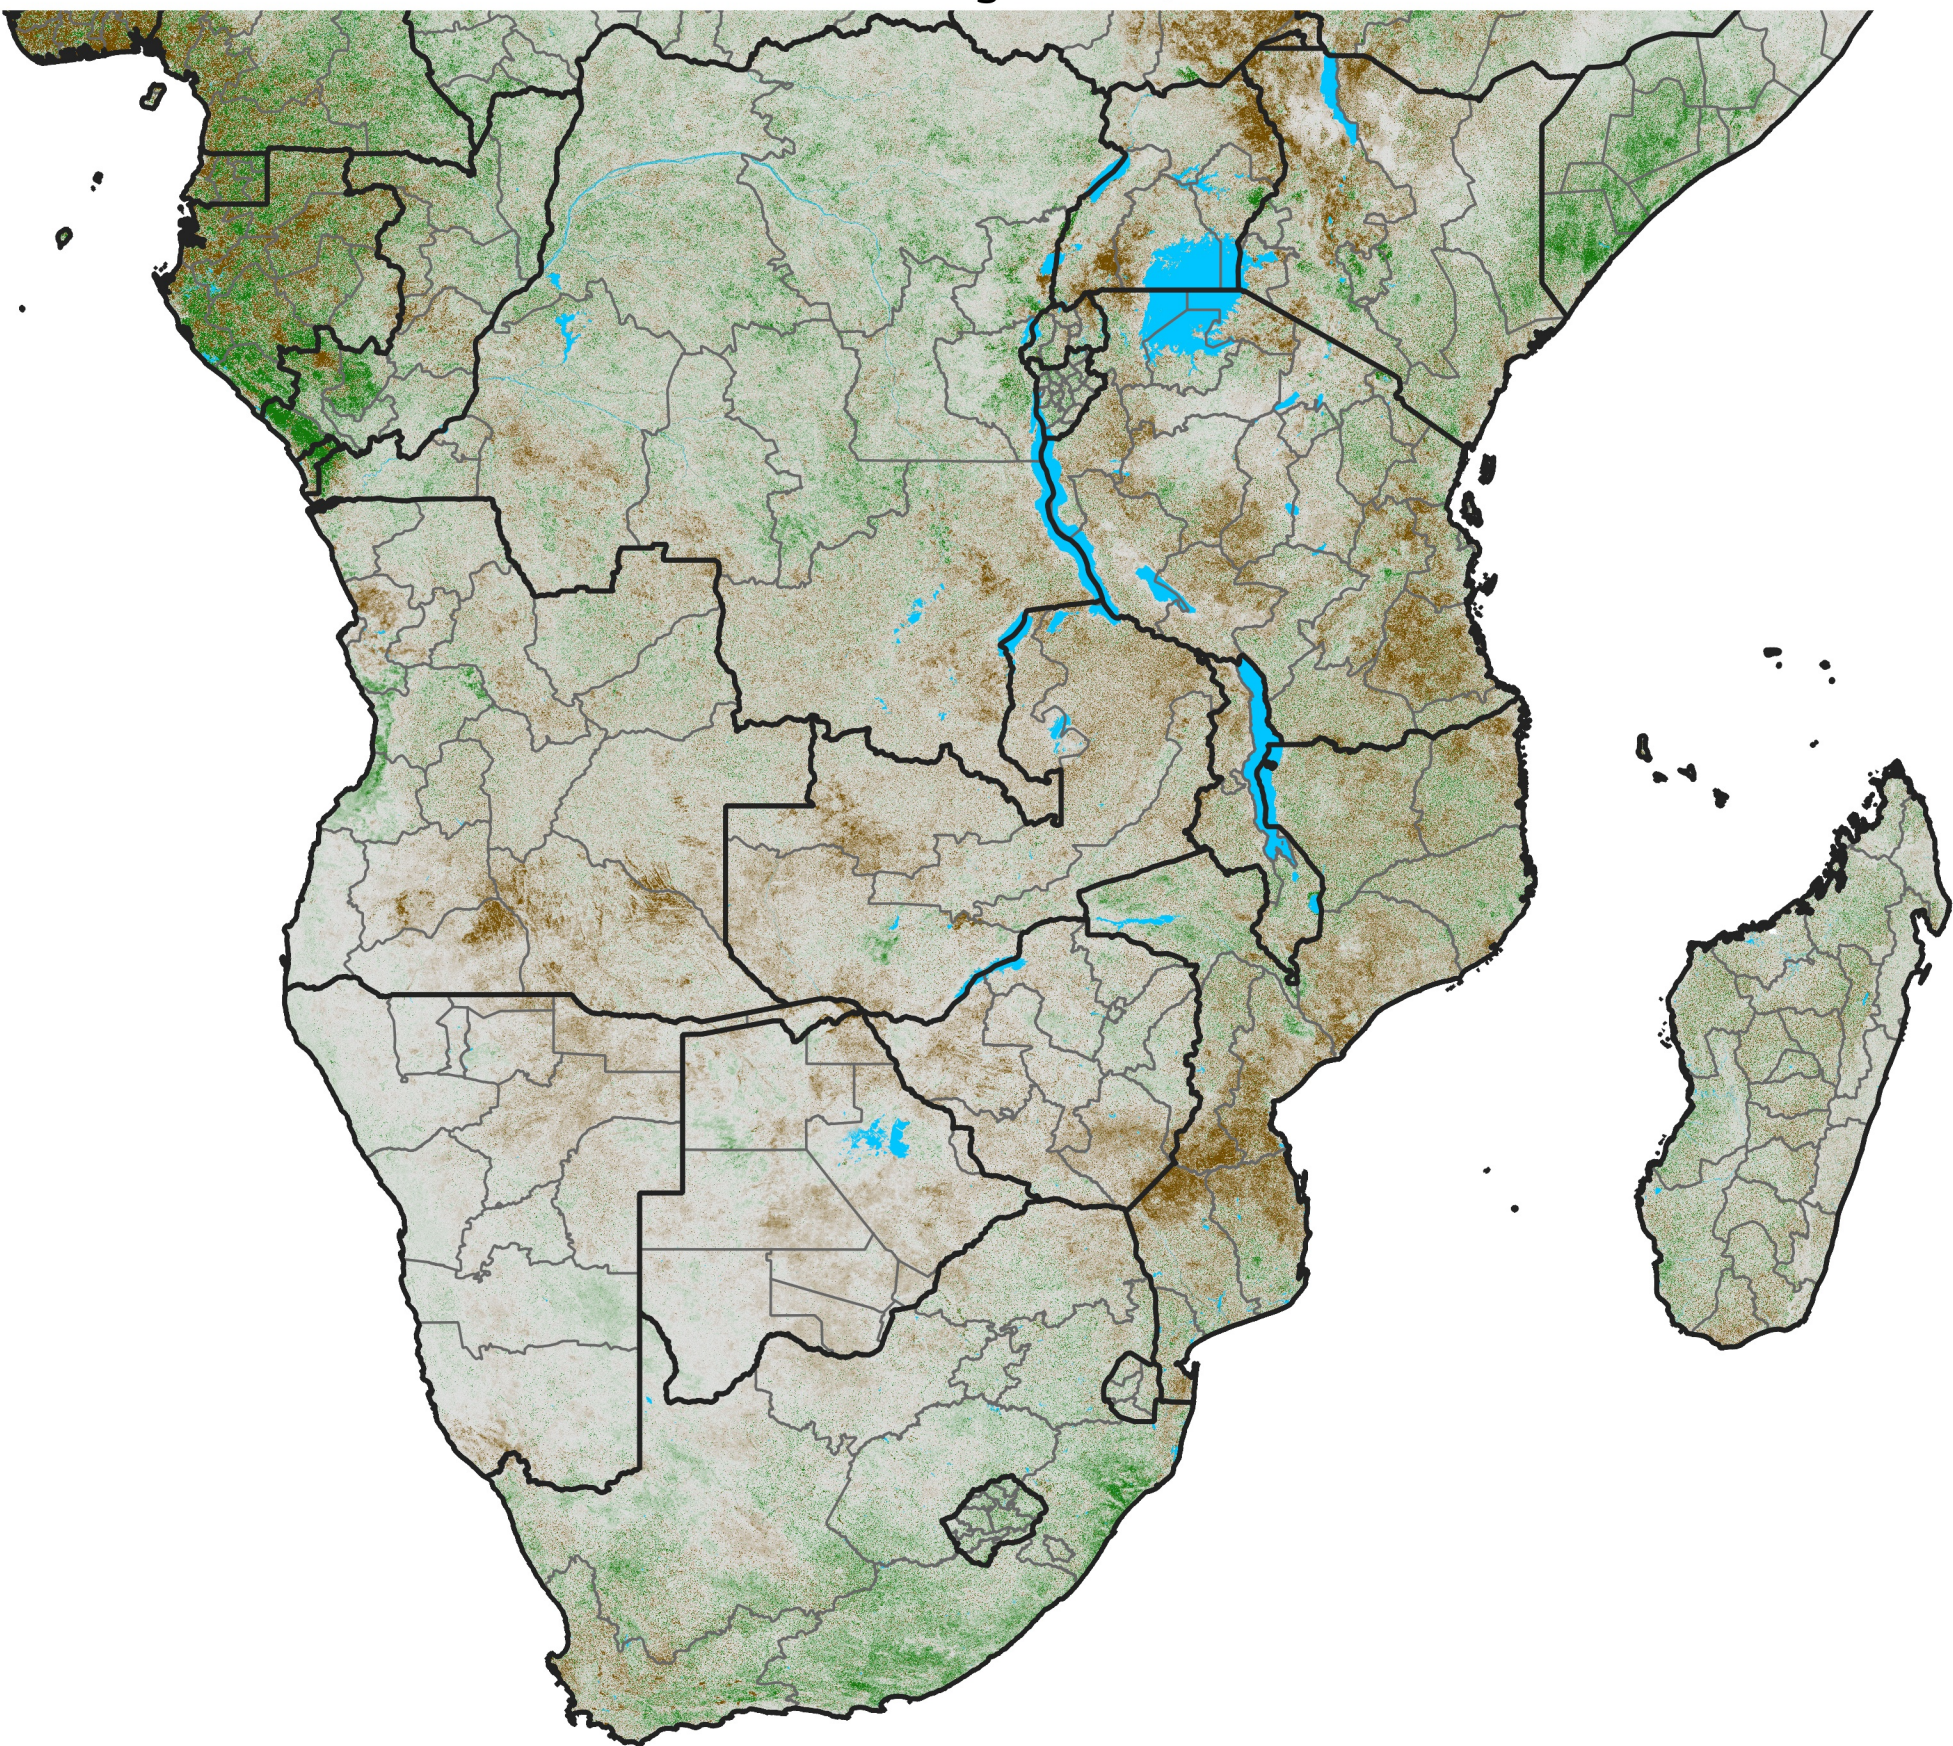

Southern Africa

NDVI Difference

2015 minus 2014

Period 48 / Aug 21 - 31, 2015

NDVI Difference

< -0.3 -0.2 -0.1 -0.05 0.05 0.1 0.2 >0.3

Negative

No Difference