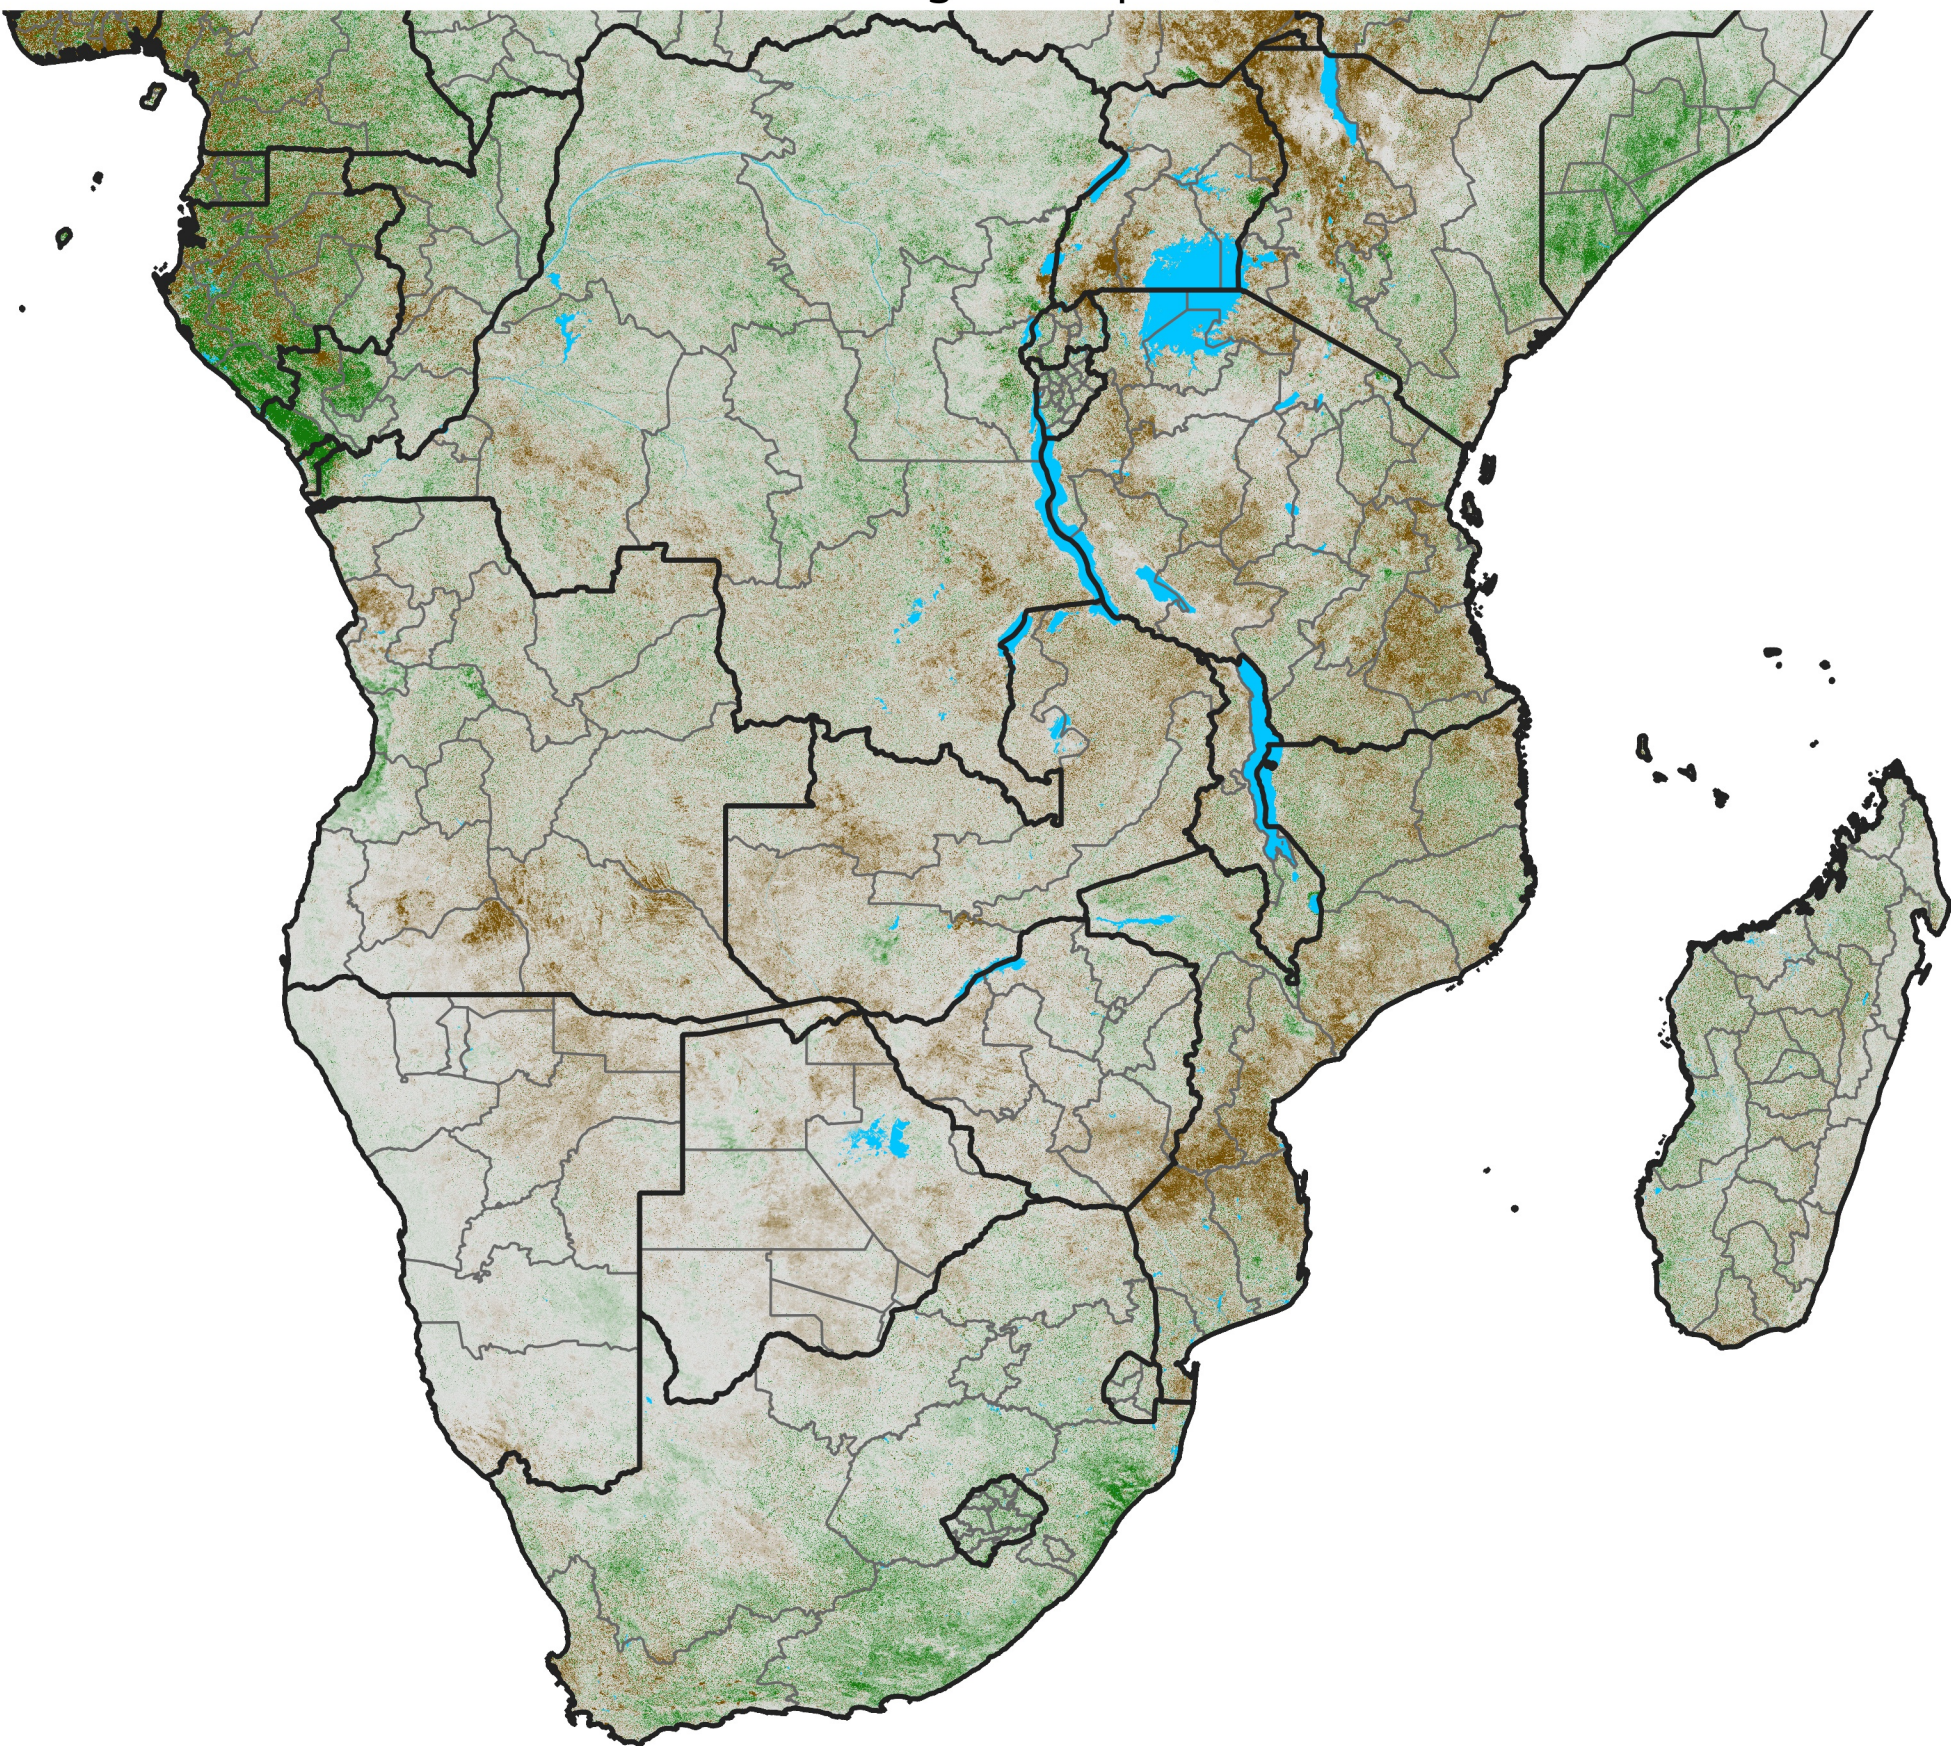

# Southern Africa

## NDVI Difference

2015 minus 2014

Period 49 / Aug 26 - Sep 05, 2015

### NDVI Difference

< -0.3   -0.2   -0.1   -0.05   0.05   0.1   0.2   >0.3

Negative

No Difference

Positive