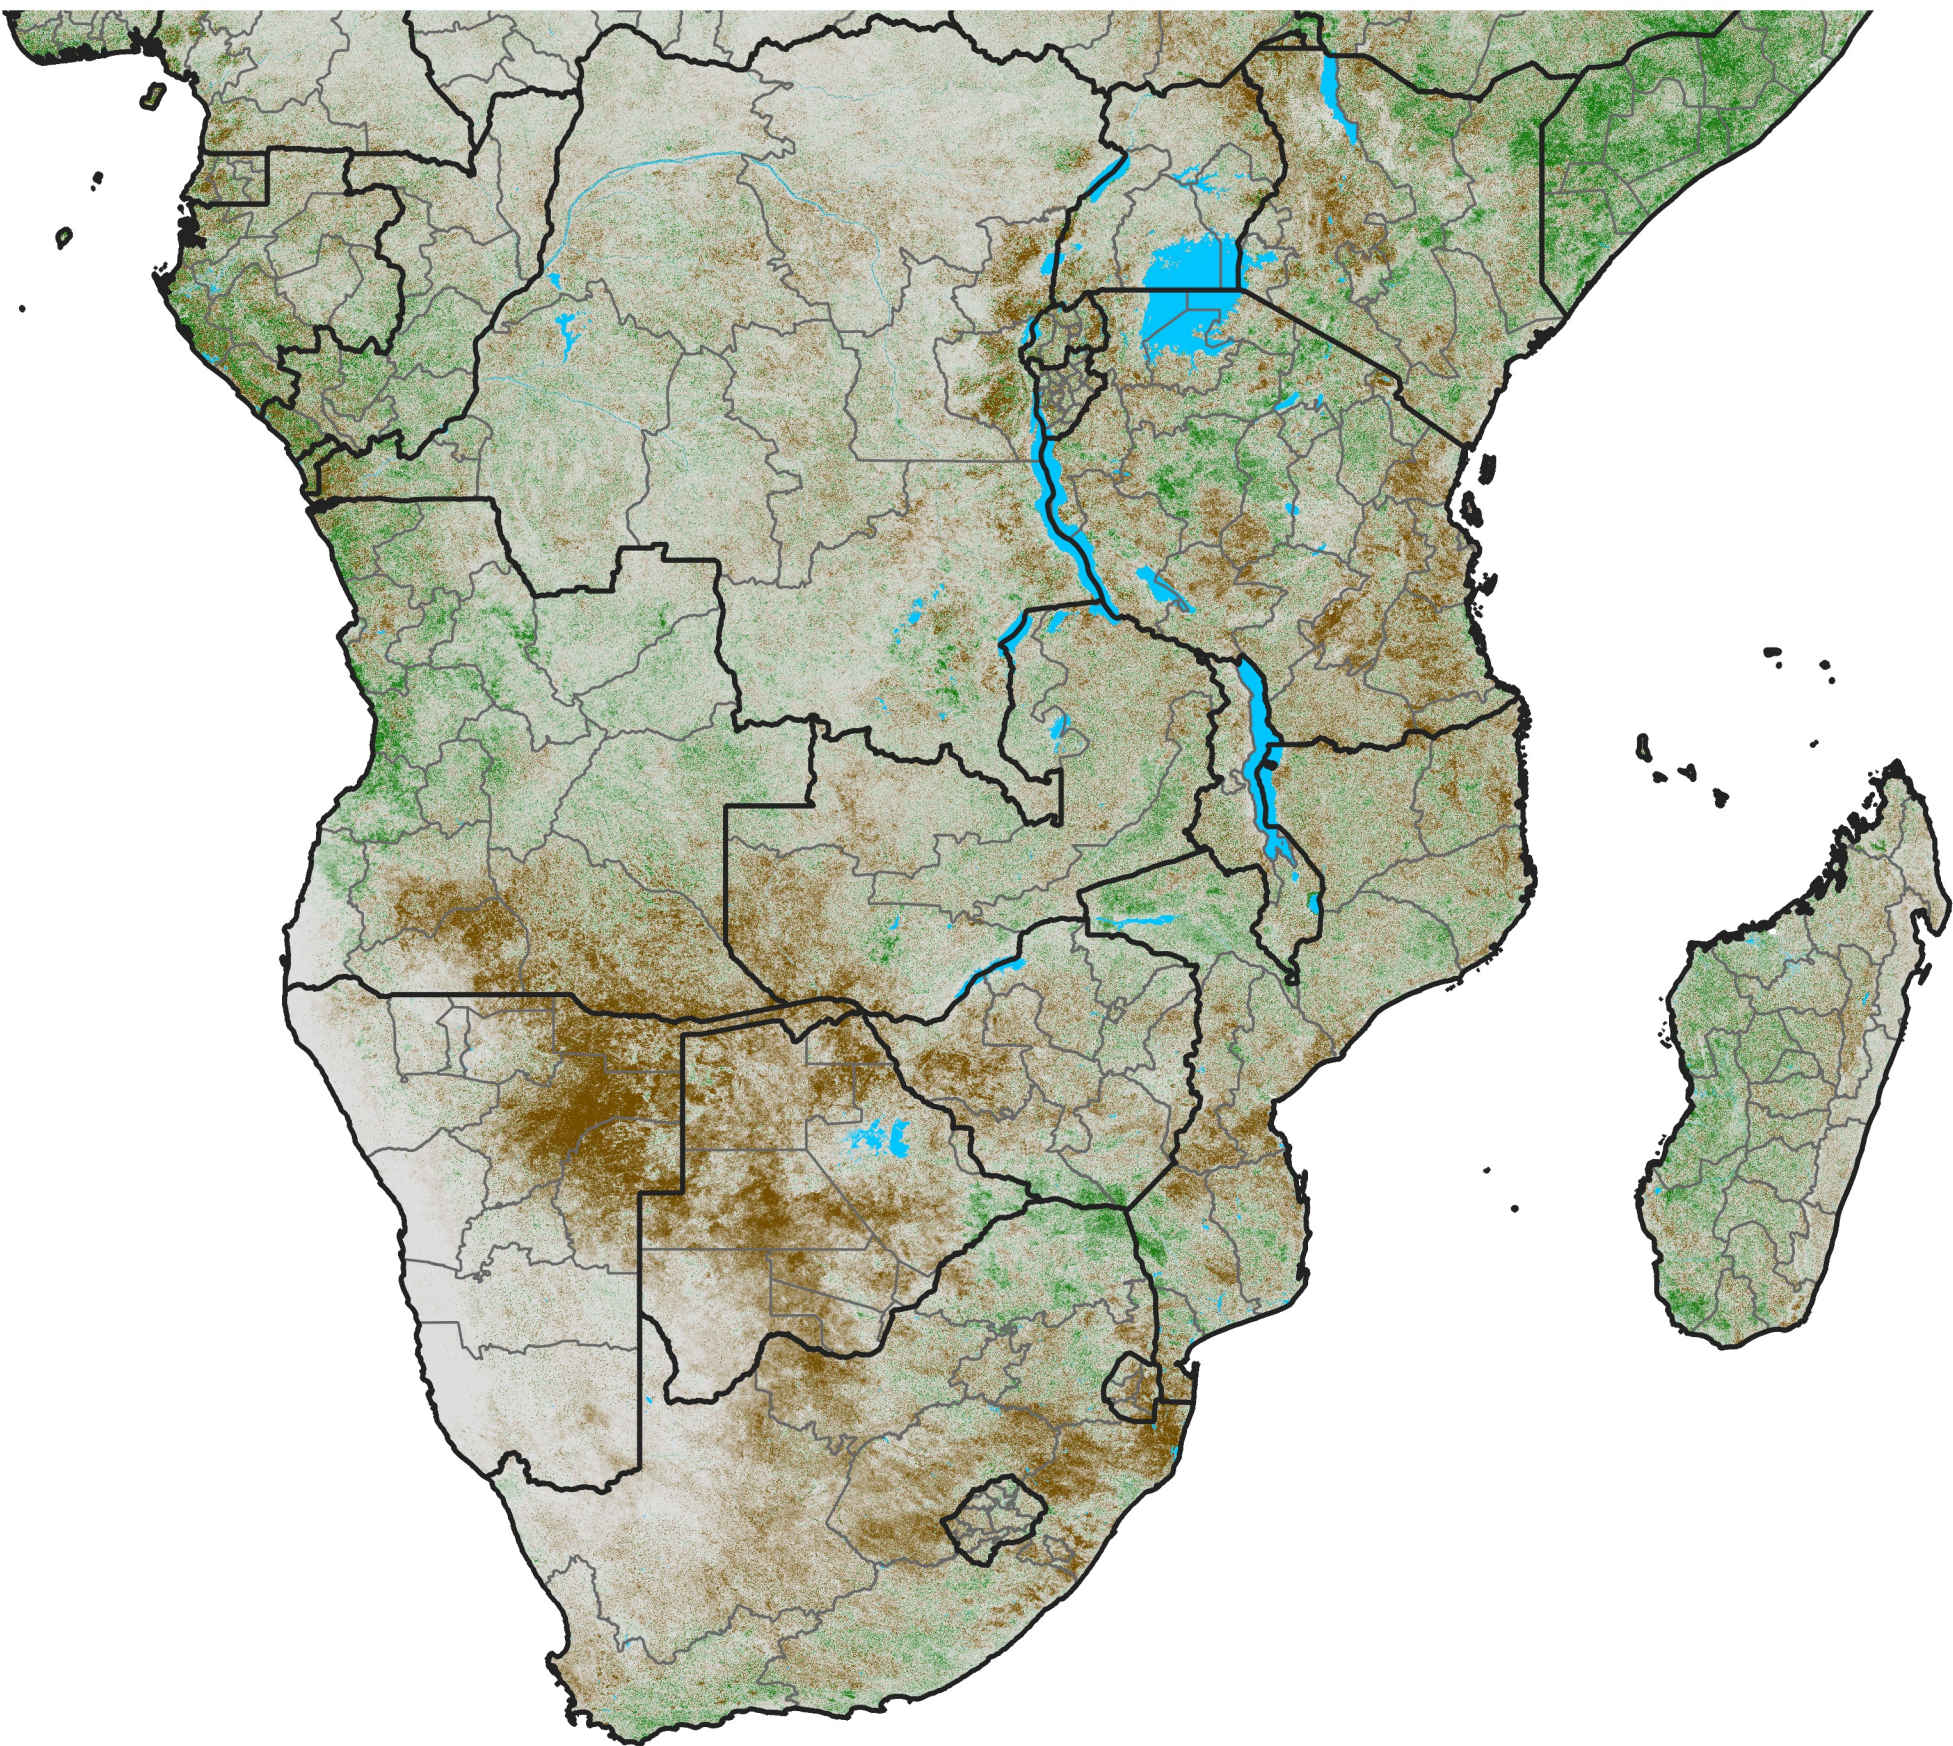

Southern Africa

NDVI Difference

2015 minus 2014

Period 62 / Nov 01 - 10, 2015

NDVI Difference

<math>< -0.3</math> -0.2 -0.1 -0.05 0.05 0.1 0.2 > 0.3

Negative

No Difference