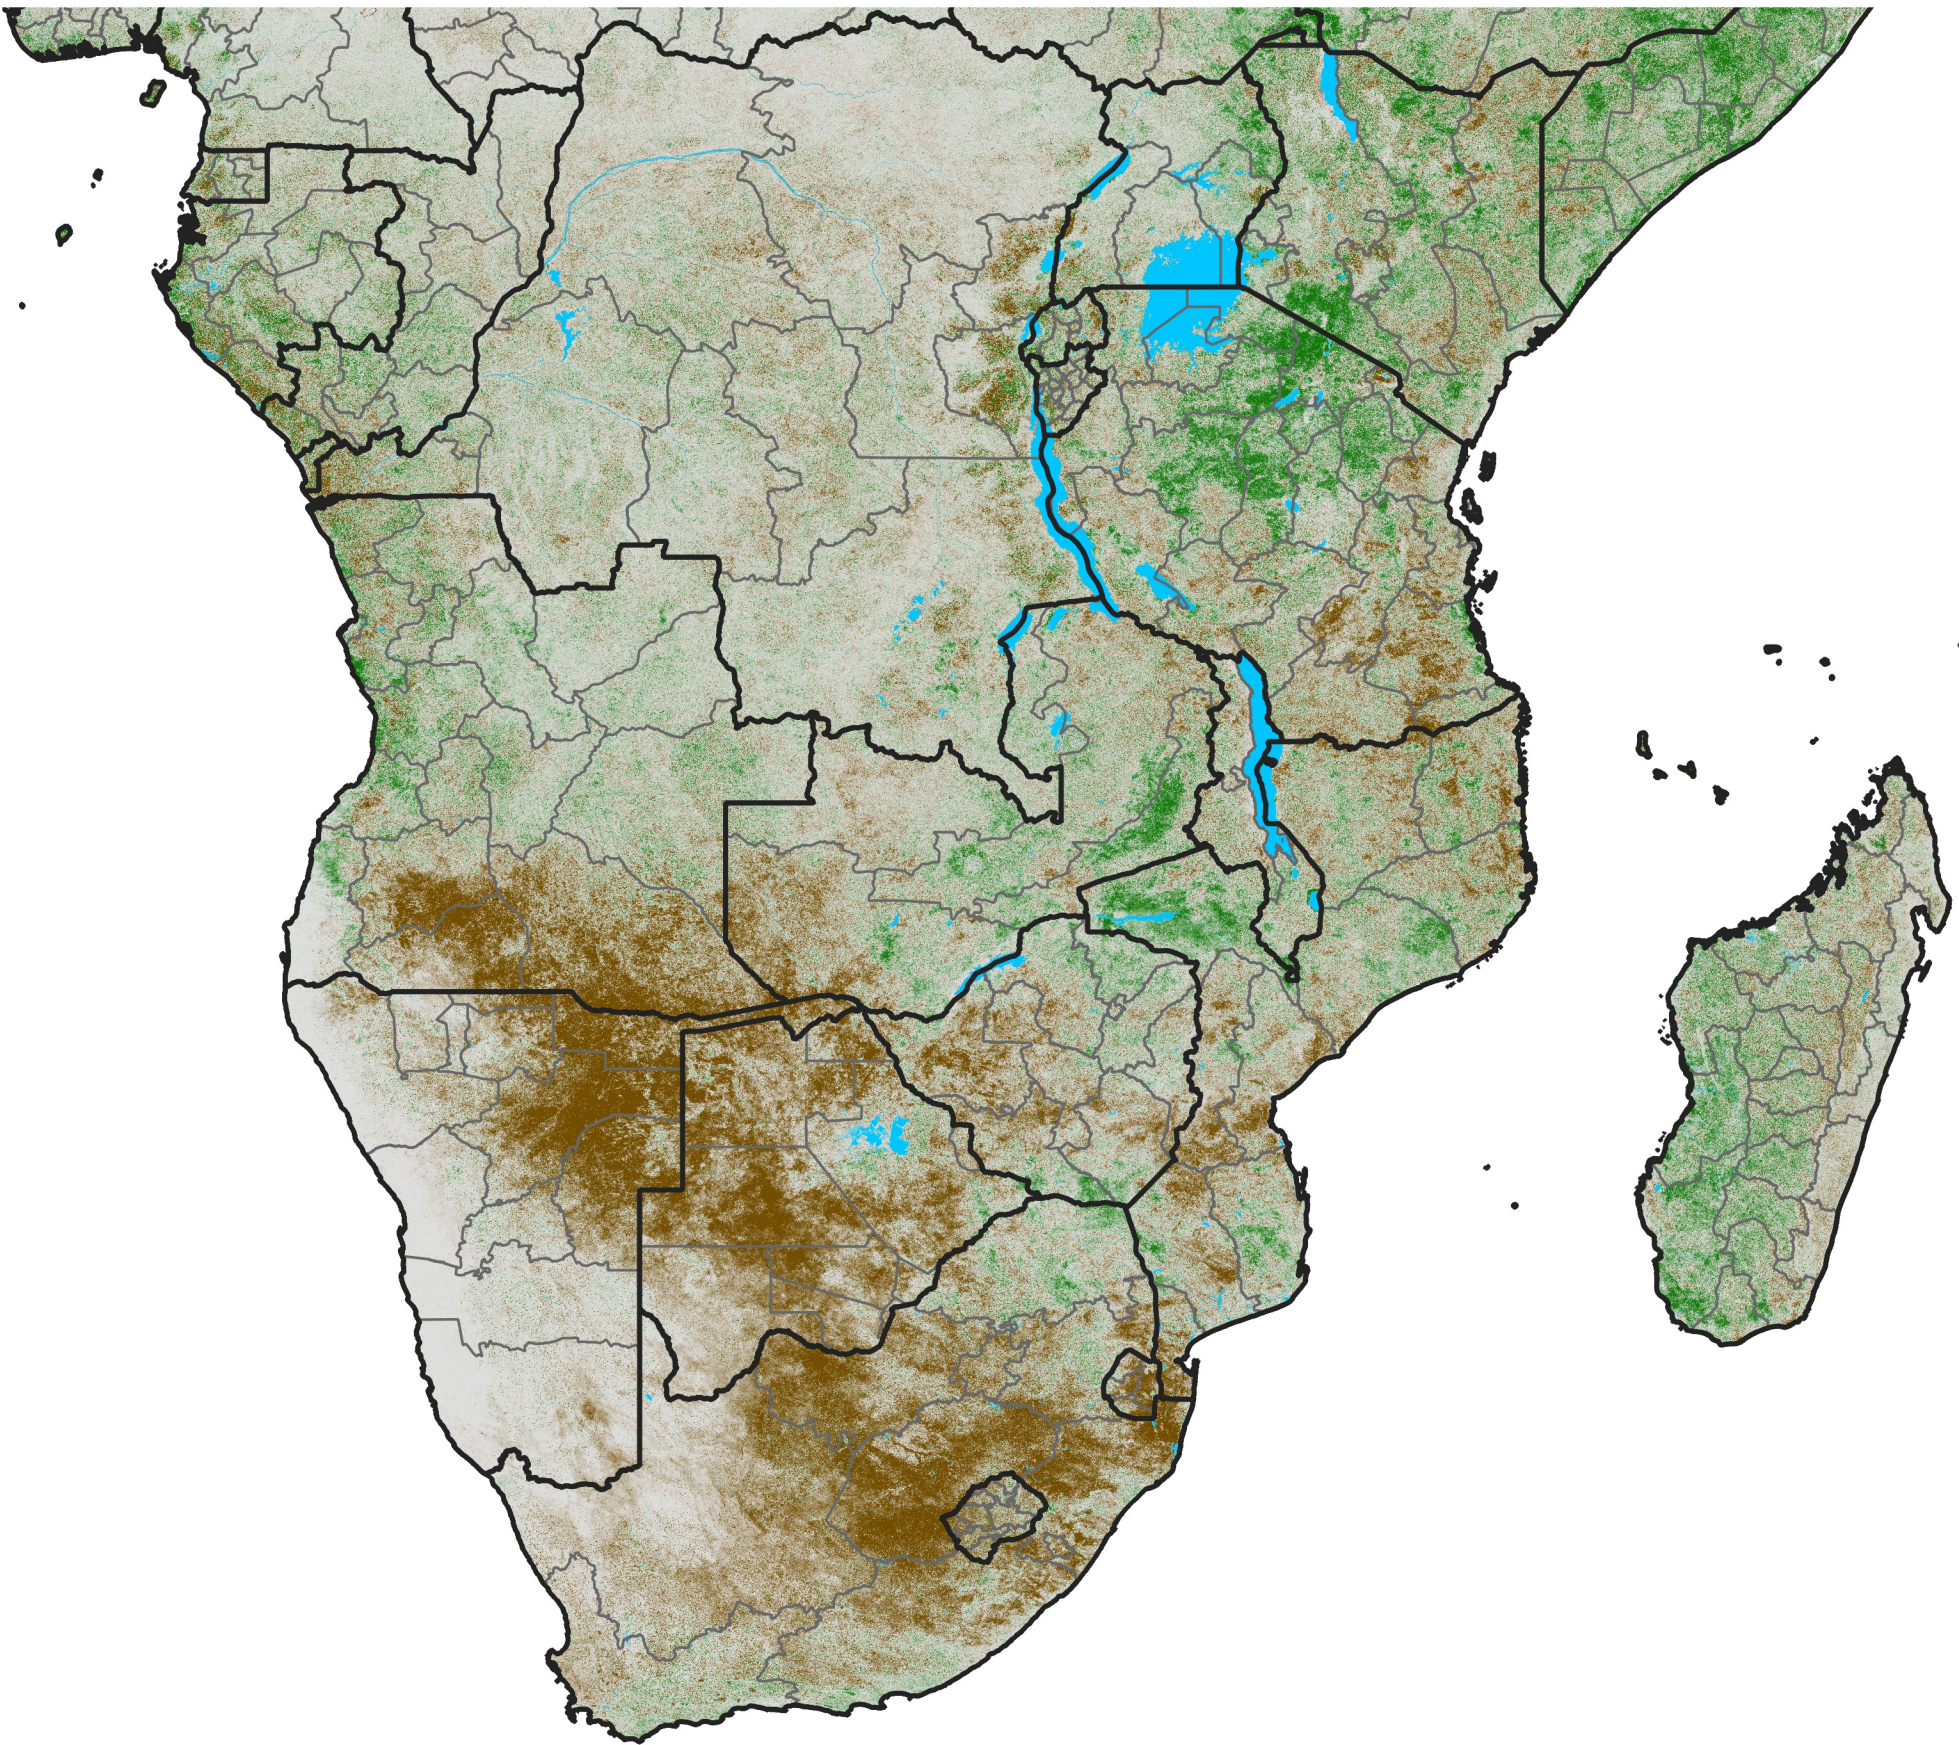

Southern Africa

NDVI Difference

2015 minus 2014

Period 65 / Nov 16 - 25, 2015

NDVI Difference

< -0.3 -0.2 -0.1 -0.05 0.05 0.1 0.2 >0.3

Negative

No Difference